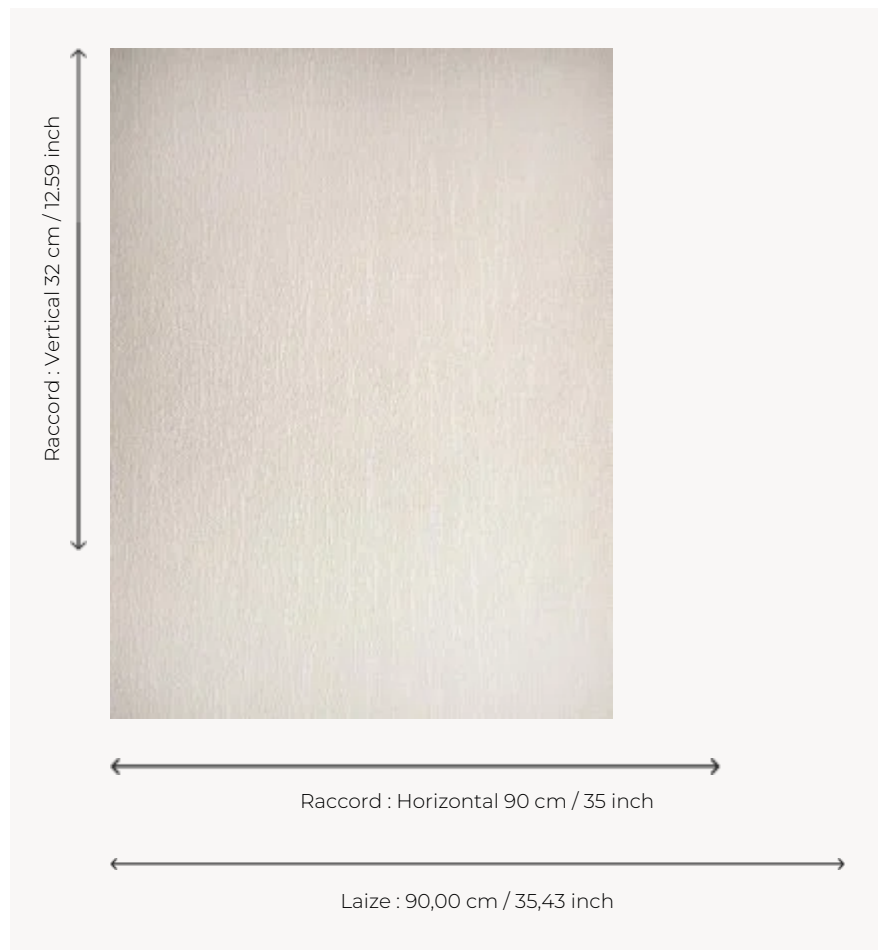

# FP936001 SVEN

Light drawing evoking in an abstract depiction of foliage and branches, printed in ink with matt relief on a plain ground with a fibrous appearance and metallic reflections (FP793 Nîmes).

## Pierre Frey

<b>TYPE</b>	Wide width printed wallpapers - Embossed patterns
<b>SALES UNIT</b>	Available per meter/yard
<b>BACKING</b>	NON WOVEN
<b>COMPOSITION</b>	100 % Polyester
<b>WIDTH</b>	90 cm / 35,43 inch
<b>REPEAT</b>	H: 90 cm - 35,00 inch V: 32 cm - 12,59 inch Straight repeat
<b>WEIGHT</b>	248 gr / m <sup>2</sup>
<b>CARE</b>	
<b>TRIMMING</b>	Trimmed
<b>HANGING/REMOVING</b>	Paste the wall Strippable
<b>CERTIFICATIONS</b>	EUROCLASS B-s1,d0 ASTM E84 Class A
<b>NOTES</b>	Good lightfastness Flame retardant backing Traditional printing technique Raised pattern
<b>BOOK</b>	F9979PPFREY36

### 3 Colors

FP936001  
Neige

FP936002  
Sable

FP936003  
Galet