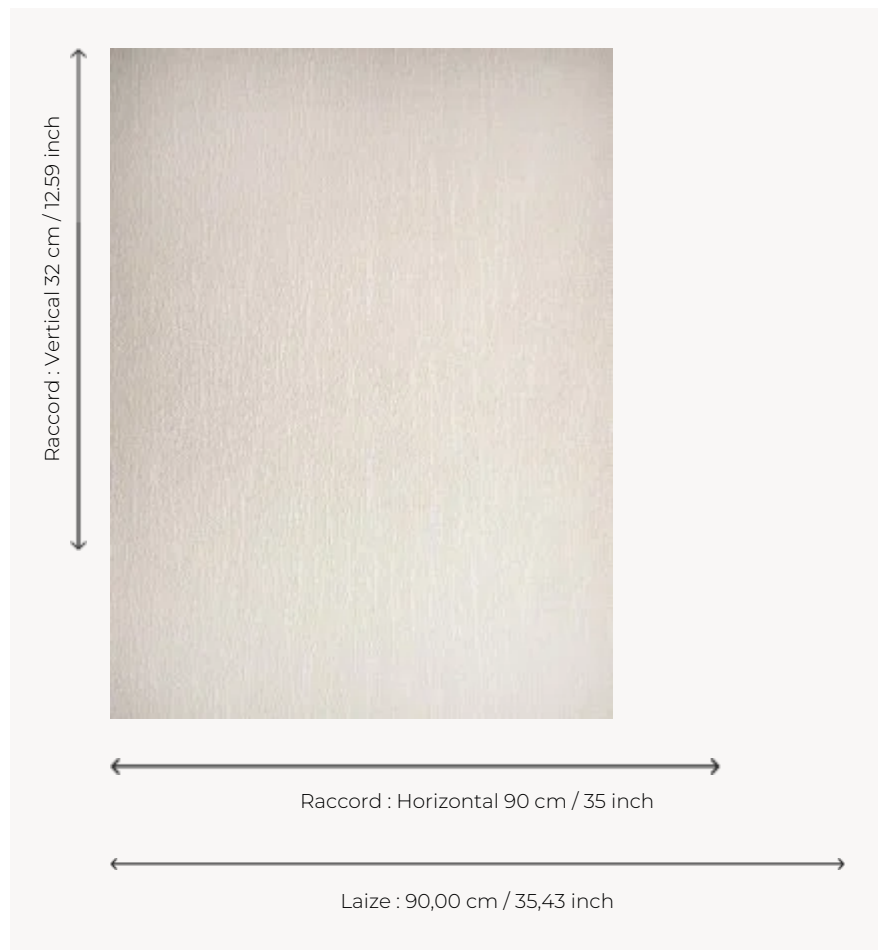

FP936001 SVEN

Light drawing evoking in an abstract depiction of foliage and branches, printed in ink with matt relief on a plain ground with a fibrous appearance and metallic reflections (FP793 Nîmes).

FP936001 - Neige

Pierre Frey

TYPE	Wide width printed wallpapers - Embossed patterns
SALES UNIT	Available per meter/yard
BACKING	NON WOVEN
COMPOSITION	100 % Polyester
WIDTH	90 cm / 35,43 inch
REPEAT	H: 90 cm - 35,00 inch V: 32 cm - 12,59 inch Straight repeat
WEIGHT	248 gr / m ²
CARE	
TRIMMING	Trimmed
HANGING/REMOVING	Paste the wall Strippable
CERTIFICATIONS	EUROCLASS B-s1,d0 ASTM E84 Class A
NOTES	Good lightfastness Flame retardant backing Traditional printing technique Raised pattern
BOOK	F9979PPFREY36

3 Colors

FP936001
Neige

FP936002
Sable

FP936003
Galet