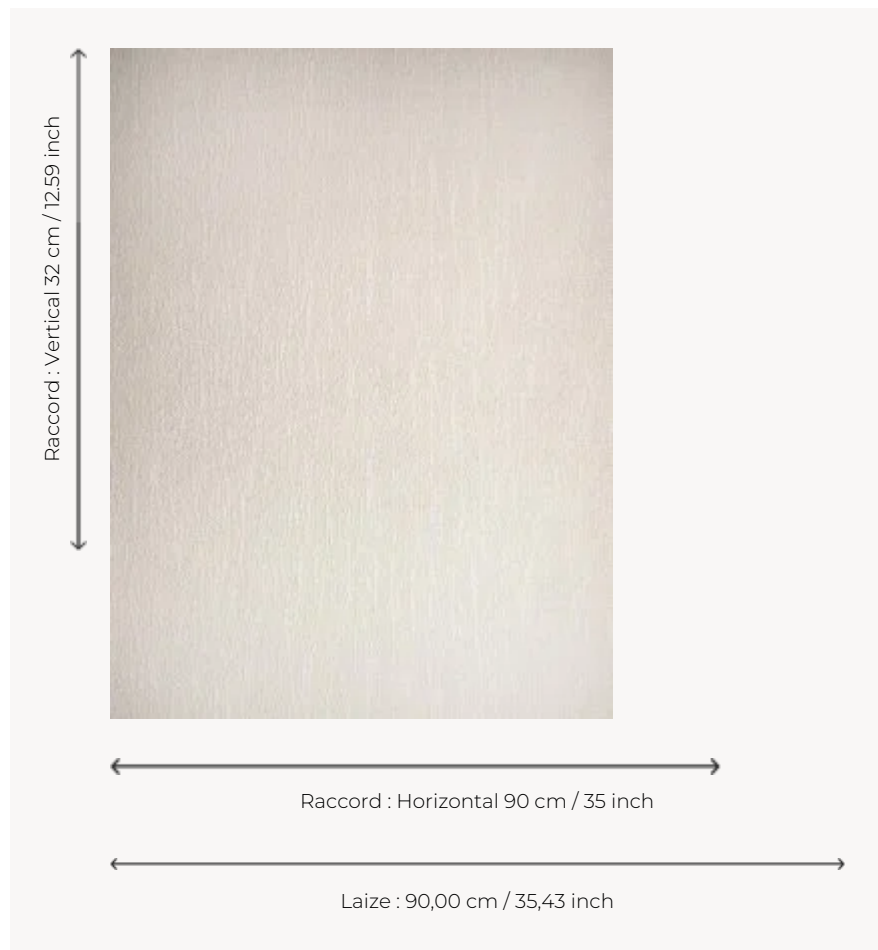

# FP936001 SVEN

Light drawing evoking in an abstract depiction of foliage and branches, printed in ink with matt relief on a plain ground with a fibrous appearance and metallic reflections (FP793 Nîmes).

## Pierre Frey

<b>TYPE</b>	Wide width printed wallpapers - Embossed patterns
<b>SALES UNIT</b>	Available per meter/yard
<b>BACKING</b>	NON WOVEN
<b>COMPOSITION</b>	100 % Polyester
<b>WIDTH</b>	90 cm / 35,43 inch
<b>REPEAT</b>	H: 90 cm - 35,00 inch V: 32 cm - 12,59 inch Straight repeat
<b>WEIGHT</b>	248 gr / m <sup>2</sup>
<b>CARE</b>	
<b>TRIMMING</b>	Trimmed
<b>HANGING/REMOVING</b>	Paste the wall Strippable
<b>CERTIFICATIONS</b>	EUROCLASS B-s1,d0 ASTM E84 Class A
<b>NOTES</b>	Good lightfastness Flame retardant backing Traditional printing technique Raised pattern
<b>BOOK</b>	F9979PPFREY36

### 3 Colors

FP936001  
Neige

FP936002  
Sable

FP936003  
Galet