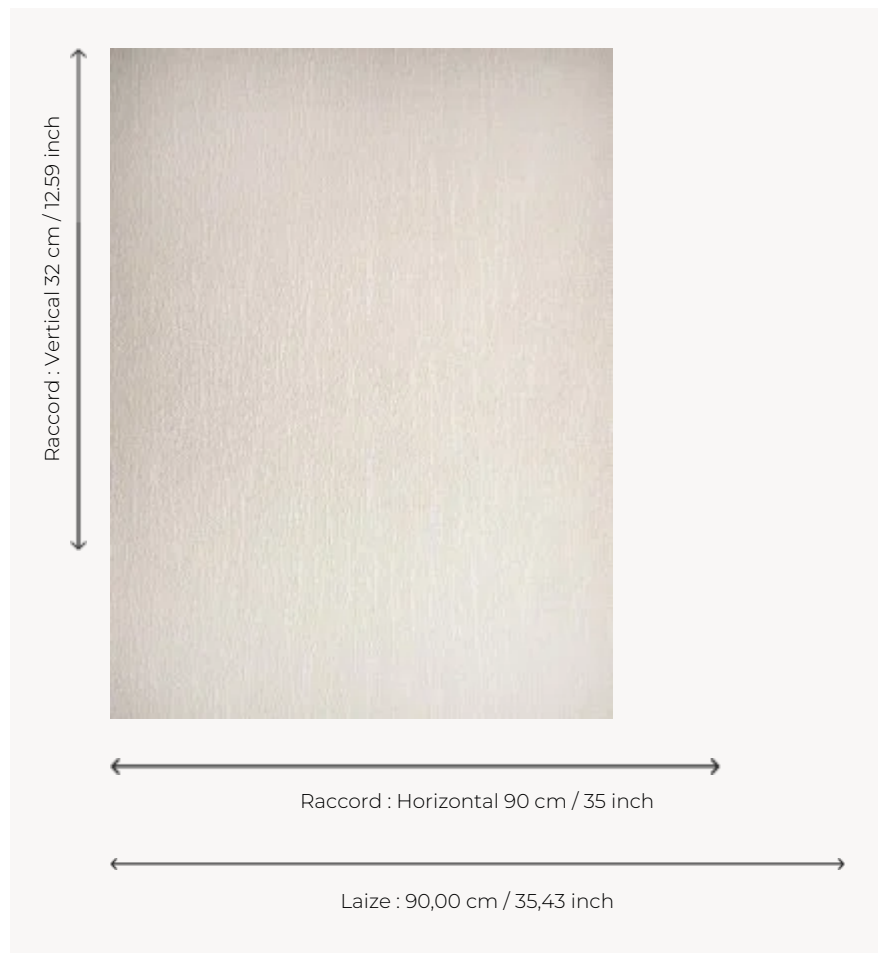

FP936001 SVEN

Light drawing evoking in an abstract depiction of foliage and branches, printed in ink with matt relief on a plain ground with a fibrous appearance and metallic reflections (FP793 Nîmes).

FP936001 - Neige

Pierre Frey

TYPE	Wide width printed wallpapers - Embossed patterns
SALES UNIT	Available per meter/yard
BACKING	NON WOVEN
COMPOSITION	100 % Polyester
WIDTH	90 cm / 35,43 inch
REPEAT	H: 90 cm - 35,00 inch V: 32 cm - 12,59 inch Straight repeat
WEIGHT	248 gr / m ²
CARE	
TRIMMING	Trimmed
HANGING/REMOVING	Paste the wall Strippable
CERTIFICATIONS	EUROCLASS B-s1,d0 ASTM E84 Class A
NOTES	Good lightfastness Flame retardant backing Traditional printing technique Raised pattern
BOOK	F9979PPFREY36

3 Colors

FP936001
Neige

FP936002
Sable

FP936003
Galet