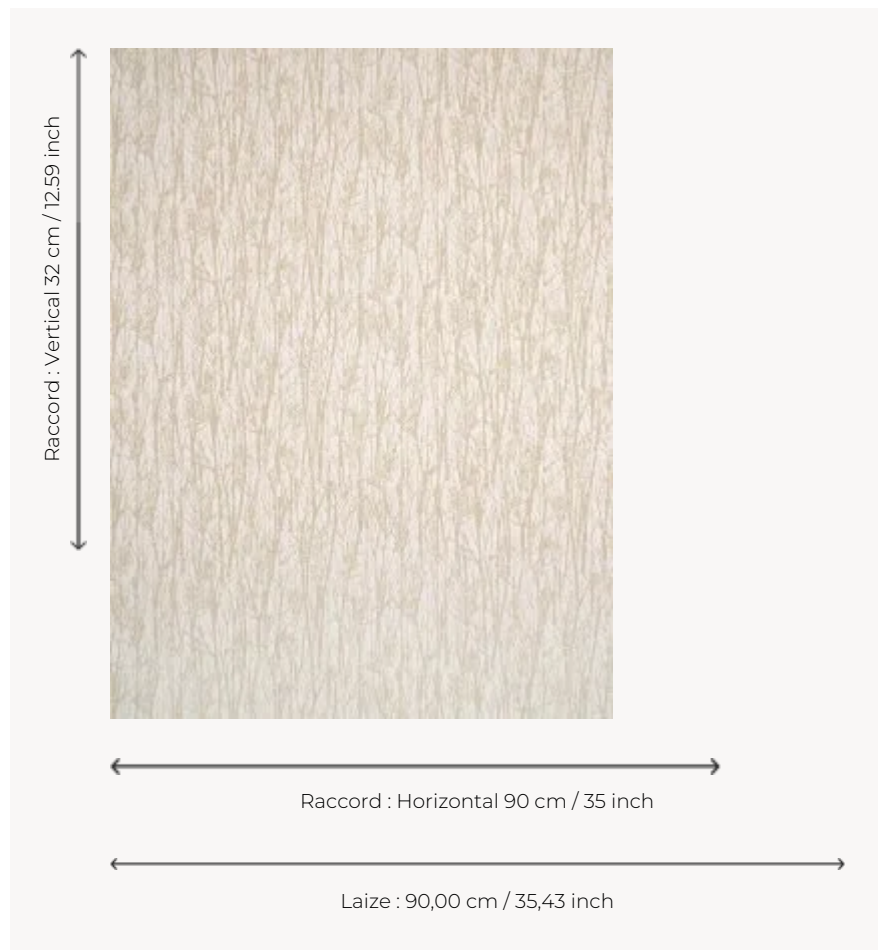

FP936002 SVEN

Light drawing evoking in an abstract depiction of foliage and branches, printed in ink with matt relief on a plain ground with a fibrous appearance and metallic reflections (FP793 Nîmes).

FP936002 - Sable

Pierre Frey

TYPE	Wide width printed wallpapers - Embossed patterns
SALES UNIT	Available per meter/yard
BACKING	NON WOVEN
COMPOSITION	100 % Polyester
WIDTH	90 cm / 35,43 inch
REPEAT	H: 90 cm - 35,00 inch V: 32 cm - 12,59 inch Straight repeat
WEIGHT	248 gr / m ²
CARE	
TRIMMING	Trimmed
HANGING/REMOVING	Paste the wall Strippable
CERTIFICATIONS	EUROCLASS B-s1,d0 ASTM E84 Class A
NOTES	Good lightfastness Flame retardant backing Traditional printing technique Raised pattern
BOOK	F9979PPFREY36

3 Colors

FP936001
Neige

FP936002
Sable

FP936003
Galet