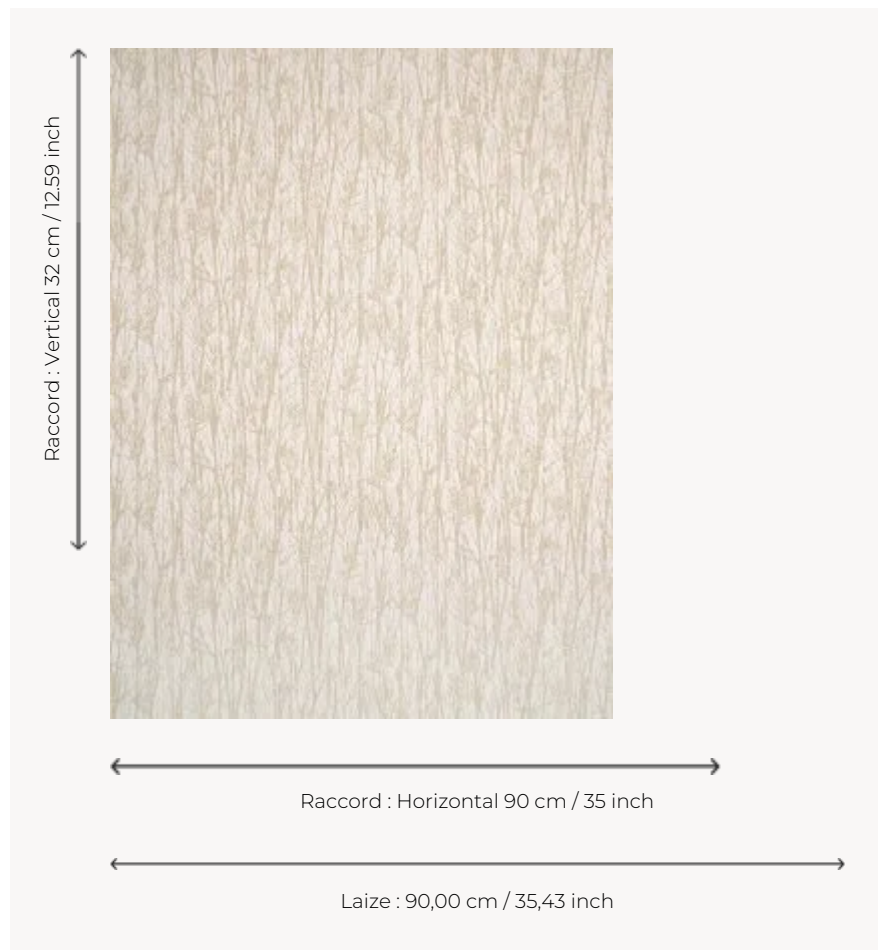

## FP936002 SVEN

Light drawing evoking in an abstract depiction of foliage and branches, printed in ink with matt relief on a plain ground with a fibrous appearance and metallic reflections (FP793 Nîmes).

### FP936002 - Sable

### Pierre Frey

<b>TYPE</b>	Wide width printed wallpapers - Embossed patterns
<b>SALES UNIT</b>	Available per meter/yard
<b>BACKING</b>	NON WOVEN
<b>COMPOSITION</b>	100 % Polyester
<b>WIDTH</b>	90 cm / 35,43 inch
<b>REPEAT</b>	H: 90 cm - 35,00 inch V: 32 cm - 12,59 inch Straight repeat
<b>WEIGHT</b>	248 gr / m <sup>2</sup>
<b>CARE</b>	
<b>TRIMMING</b>	Trimmed
<b>HANGING/REMOVING</b>	Paste the wall Strippable
<b>CERTIFICATIONS</b>	EUROCLASS B-s1,d0 ASTM E84 Class A
<b>NOTES</b>	Good lightfastness Flame retardant backing Traditional printing technique Raised pattern
<b>BOOK</b>	F9979PPFREY36

### 3 Colors

FP936001  
Neige

FP936002  
Sable

FP936003  
Galet