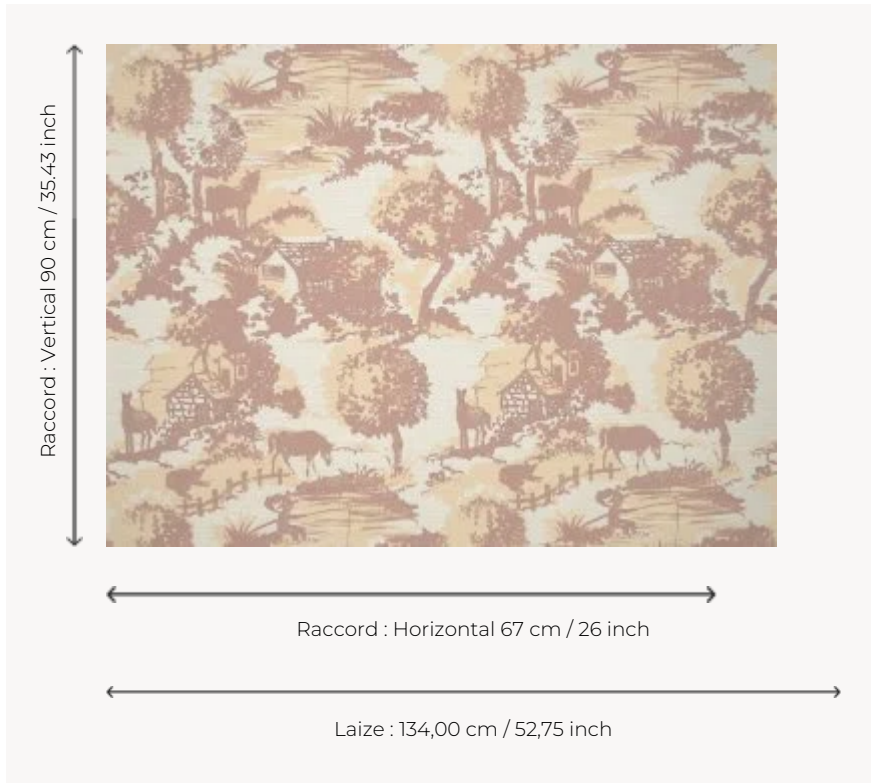

## FP945001 MORTAGNE

Bucolic and rural scene evoking the French Normandy landscapes. Semi-automatic screen printed on a textile laminated on a wide width non-woven backing.

### Pierre Frey

<b>TYPE</b>	Wide width printed wallpapers - Paperbacked fabrics
<b>SALES UNIT</b>	Available per meter/yard
<b>BACKING</b>	NON WOVEN
<b>COMPOSITION</b>	61 % Polyester - 31 % Acrylic - 8 % Linen
<b>WIDTH</b>	134 cm / 52,75 inch
<b>REPEAT</b>	H: 67 cm - 26,00 inch V: 90 cm - 35,43 inch Straight repeat
<b>WEIGHT</b>	321 gr / m <sup>2</sup>
<b>CARE</b>	
<b>TRIMMING</b>	Trimmed
<b>HANGING/REMOVING</b>	Paste the wall Wet removable
<b>NOTES</b>	Flat screen printed