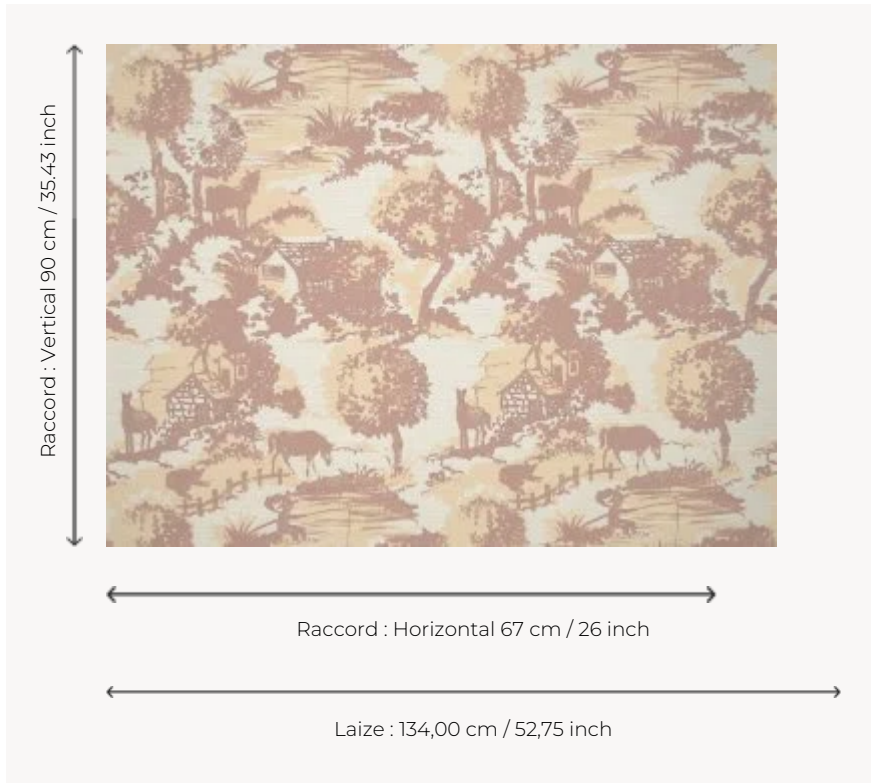

FP945001 MORTAGNE

Bucolic and rural scene evoking the French Normandy landscapes. Semi-automatic screen printed on a textile laminated on a wide width non-woven backing.

FP945001 - Ballerine

Pierre Frey

TYPE	Wide width printed wallpapers - Paperbacked fabrics
SALES UNIT	Available per meter/yard
BACKING	NON WOVEN
COMPOSITION	61 % Polyester - 31 % Acrylic - 8 % Linen
WIDTH	134 cm / 52,75 inch
REPEAT	H: 67 cm - 26,00 inch V: 90 cm - 35,43 inch Straight repeat
WEIGHT	321 gr / m ²
CARE	
TRIMMING	Trimmed
HANGING/REMOVING	Paste the wall Wet removable
NOTES	Flat screen printed