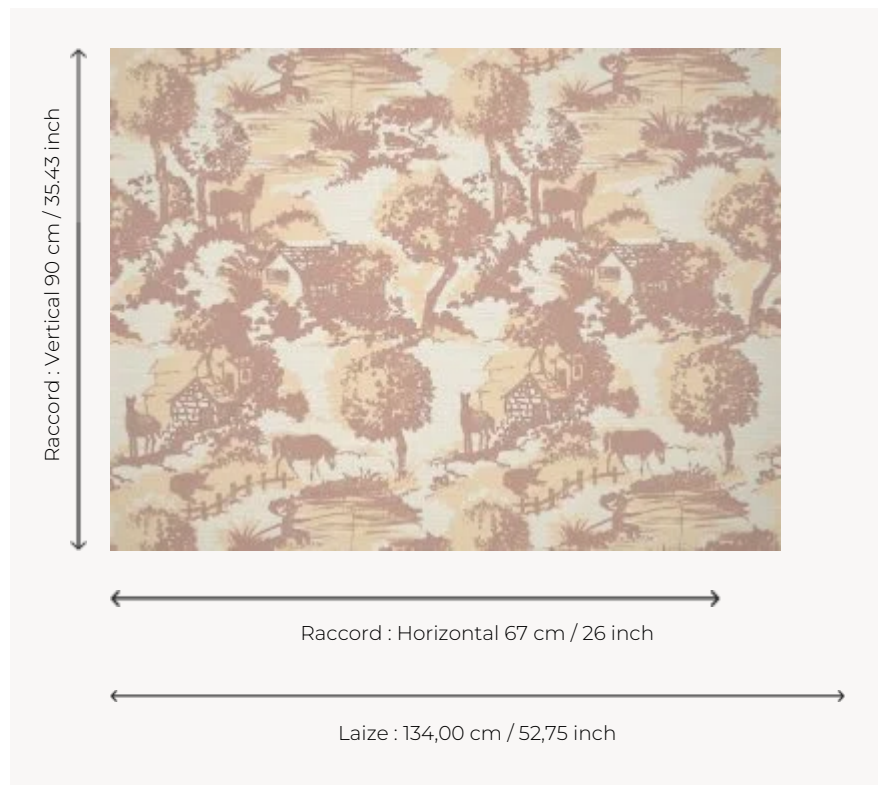

FP945001 MORTAGNE

Bucolic and rural scene evoking the French Normandy landscapes. Semi-automatic screen printed on a textile laminated on a wide width non-woven backing.

FP945001 - Ballerine

Pierre Frey

TYPE	Wide width printed wallpapers - Paperbacked fabrics
SALES UNIT	Available per meter/yard
BACKING	NON WOVEN
COMPOSITION	61 % Polyester - 31 % Acrylic - 8 % Linen
WIDTH	134 cm / 52,75 inch
REPEAT	H: 67 cm - 26,00 inch V: 90 cm - 35,43 inch Straight repeat
WEIGHT	321 gr / m ²
CARE	
TRIMMING	Trimmed
HANGING/REMOVING	Paste the wall Wet removable
NOTES	Flat screen printed