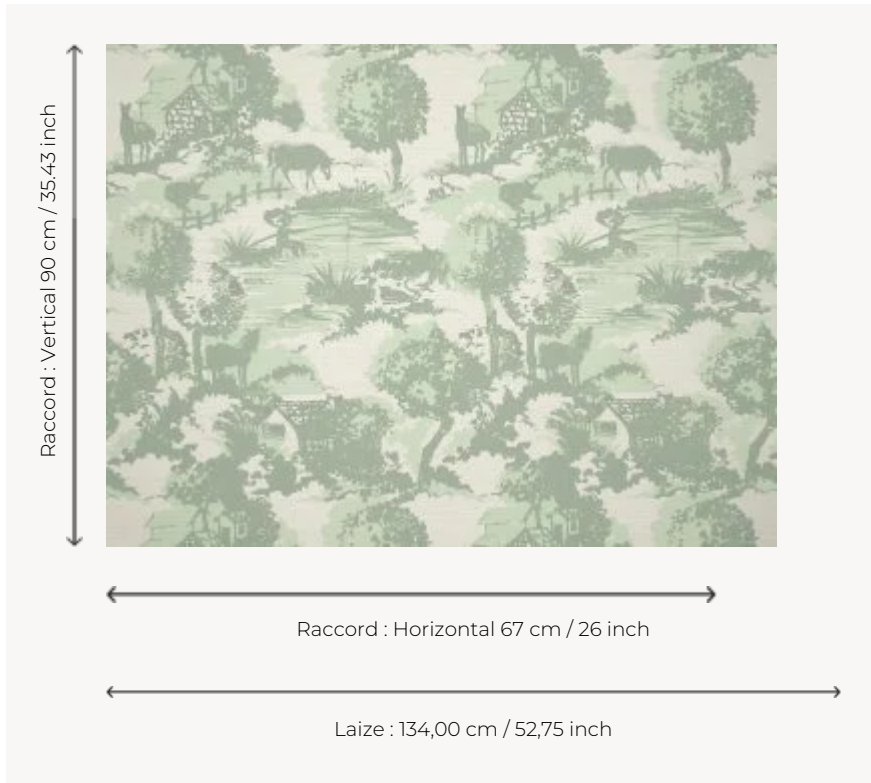

## FP945002 MORTAGNE

Bucolic and rural scene evoking the French Normandy landscapes. Semi-automatic screen printed on a textile laminated on a wide width non-woven backing.

### Pierre Frey

<b>TYPE</b>	Wide width printed wallpapers - Paperbacked fabrics
<b>SALES UNIT</b>	Available per meter/yard
<b>BACKING</b>	NON WOVEN
<b>COMPOSITION</b>	61 % Polyester - 31 % Acrylic - 8 % Linen
<b>WIDTH</b>	134 cm / 52,75 inch
<b>REPEAT</b>	H: 67 cm - 26,00 inch V: 90 cm - 35,43 inch Straight repeat
<b>WEIGHT</b>	321 gr / m <sup>2</sup>
<b>CARE</b>	
<b>TRIMMING</b>	Trimmed
<b>HANGING/REMOVING</b>	Paste the wall Wet removable
<b>NOTES</b>	Flat screen printed