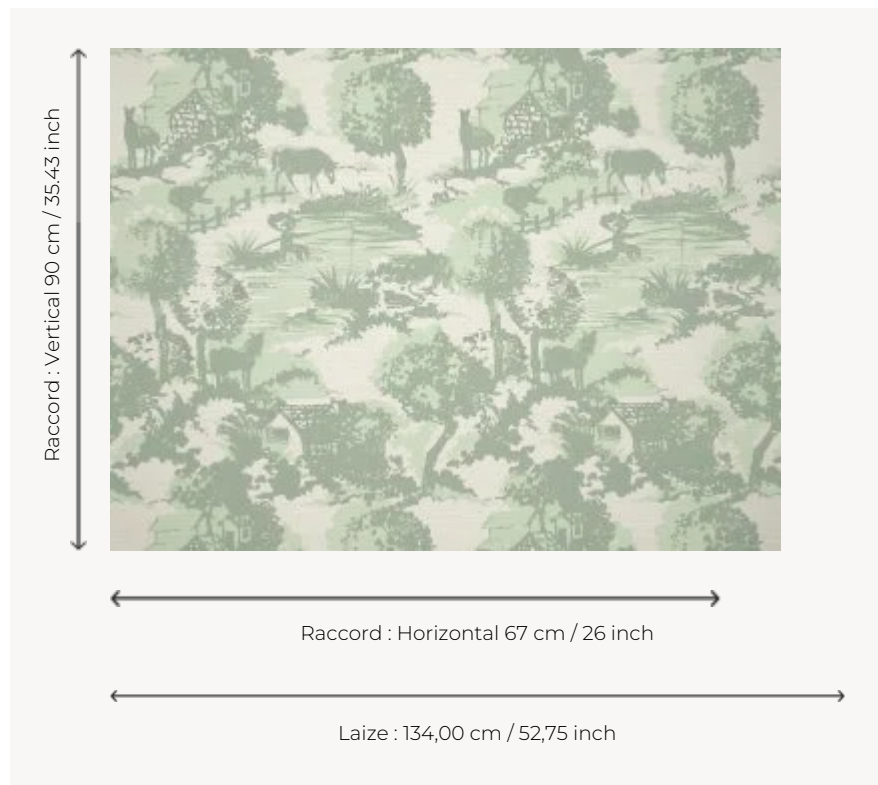

## FP945002 MORTAGNE

Bucolic and rural scene evoking the French Normandy landscapes. Semi-automatic screen printed on a textile laminated on a wide width non-woven backing.

### Pierre Frey

<b>TYPE</b>	Wide width printed wallpapers - Paperbacked fabrics
<b>SALES UNIT</b>	Available per meter/yard
<b>BACKING</b>	NON WOVEN
<b>COMPOSITION</b>	61 % Polyester - 31 % Acrylic - 8 % Linen
<b>WIDTH</b>	134 cm / 52,75 inch
<b>REPEAT</b>	H: 67 cm - 26,00 inch V: 90 cm - 35,43 inch Straight repeat
<b>WEIGHT</b>	321 gr / m <sup>2</sup>
<b>CARE</b>	
<b>TRIMMING</b>	Trimmed
<b>HANGING/REMOVING</b>	Paste the wall Wet removable
<b>NOTES</b>	Flat screen printed