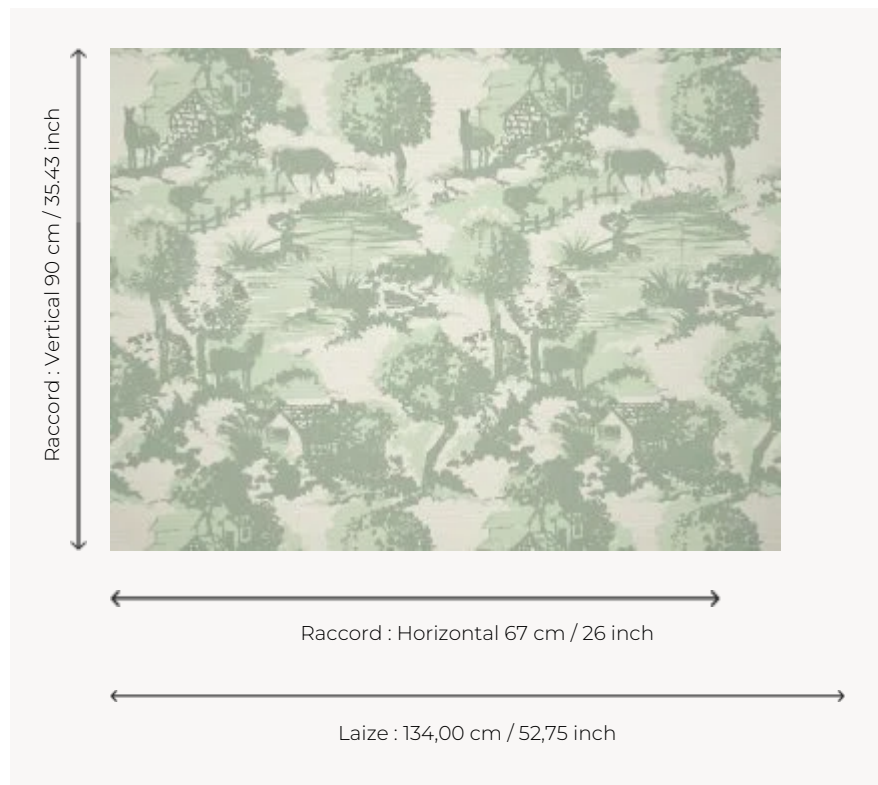

FP945002 MORTAGNE

Bucolic and rural scene evoking the French Normandy landscapes. Semi-automatic screen printed on a textile laminated on a wide width non-woven backing.

FP945002 - Amande

Pierre Frey

TYPE	Wide width printed wallpapers - Paperbacked fabrics
SALES UNIT	Available per meter/yard
BACKING	NON WOVEN
COMPOSITION	61 % Polyester - 31 % Acrylic - 8 % Linen
WIDTH	134 cm / 52,75 inch
REPEAT	H: 67 cm - 26,00 inch V: 90 cm - 35,43 inch Straight repeat
WEIGHT	321 gr / m ²
CARE	
TRIMMING	Trimmed
HANGING/REMOVING	Paste the wall Wet removable
NOTES	Flat screen printed