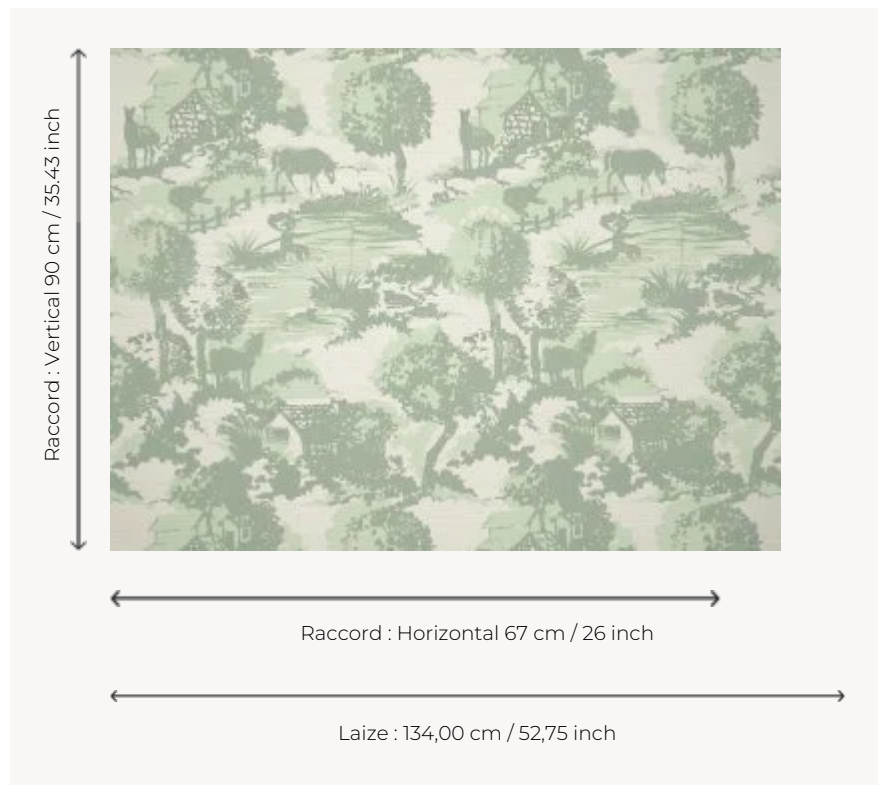

FP945002 MORTAGNE

Bucolic and rural scene evoking the French Normandy landscapes. Semi-automatic screen printed on a textile laminated on a wide width non-woven backing.

FP945002 - Amande

Pierre Frey

TYPE	Wide width printed wallpapers - Paperbacked fabrics
SALES UNIT	Available per meter/yard
BACKING	NON WOVEN
COMPOSITION	61 % Polyester - 31 % Acrylic - 8 % Linen
WIDTH	134 cm / 52,75 inch
REPEAT	H: 67 cm - 26,00 inch V: 90 cm - 35,43 inch Straight repeat
WEIGHT	321 gr / m ²
CARE	
TRIMMING	Trimmed
HANGING/REMOVING	Paste the wall Wet removable
NOTES	Flat screen printed