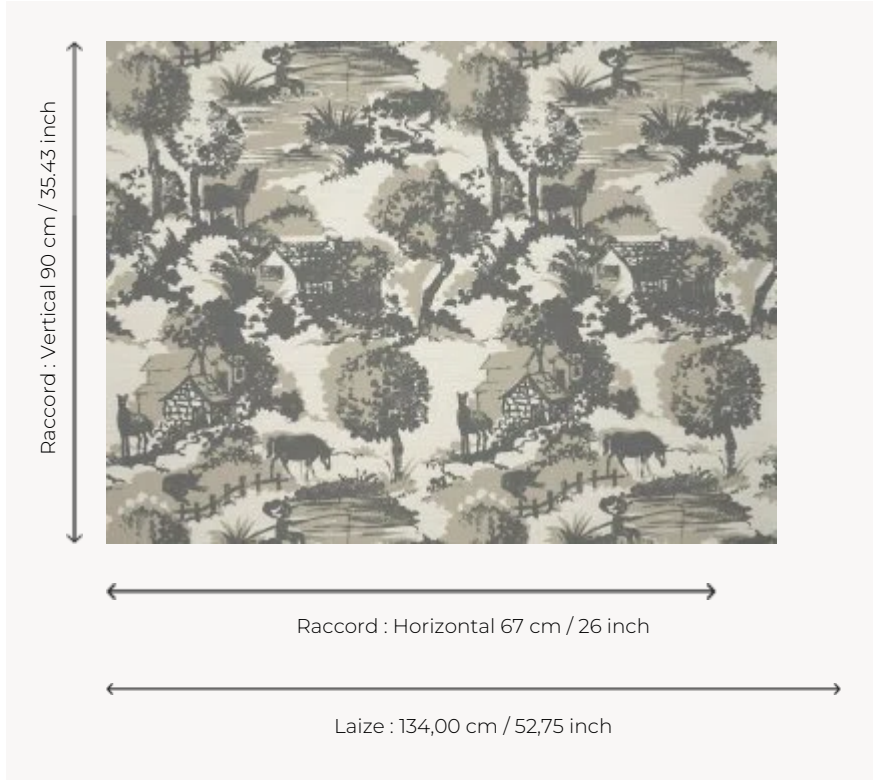

FP945003 MORTAGNE

Bucolic and rural scene evoking the French Normandy landscapes. Semi-automatic screen printed on a textile laminated on a wide width non-woven backing.

FP945003 - Fusain

Pierre Frey

TYPE	Wide width printed wallpapers - Paperbacked fabrics
SALES UNIT	Available per meter/yard
BACKING	NON WOVEN
COMPOSITION	61 % Polyester - 31 % Acrylic - 8 % Linen
WIDTH	134 cm / 52,75 inch
REPEAT	H: 67 cm - 26,00 inch V: 90 cm - 35,43 inch Straight repeat
WEIGHT	321 gr / m ²
CARE	
TRIMMING	Trimmed
HANGING/REMOVING	Paste the wall Wet removable
NOTES	Flat screen printed