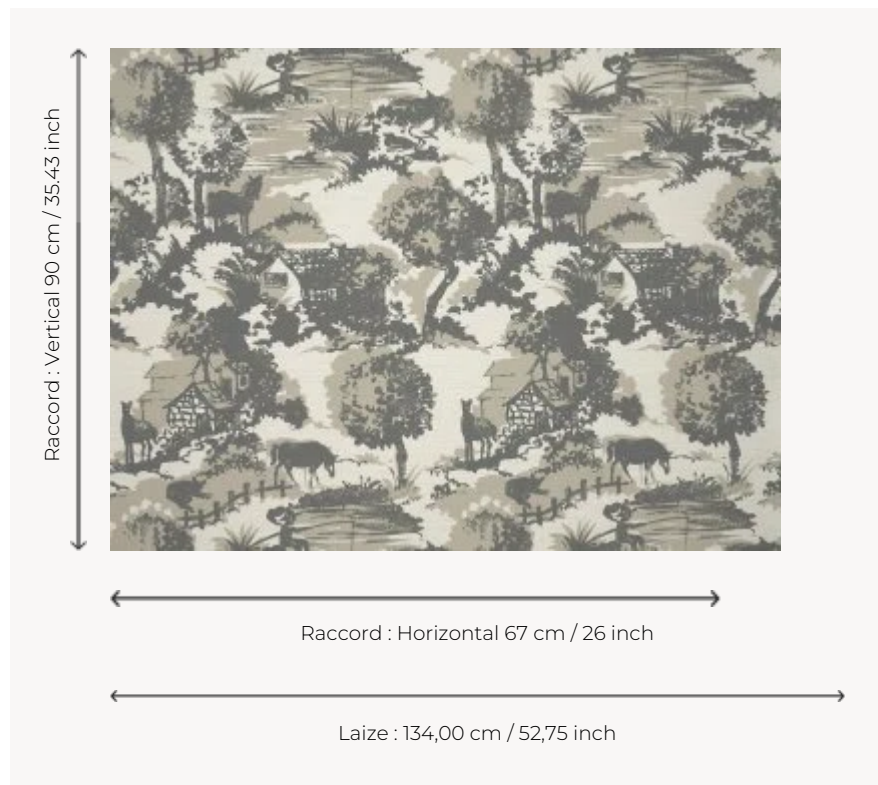

FP945003 MORTAGNE

Bucolic and rural scene evoking the French Normandy landscapes. Semi-automatic screen printed on a textile laminated on a wide width non-woven backing.

FP945003 - Fusain

Pierre Frey

TYPE	Wide width printed wallpapers - Paperbacked fabrics
SALES UNIT	Available per meter/yard
BACKING	NON WOVEN
COMPOSITION	61 % Polyester - 31 % Acrylic - 8 % Linen
WIDTH	134 cm / 52,75 inch
REPEAT	H: 67 cm - 26,00 inch V: 90 cm - 35,43 inch Straight repeat
WEIGHT	321 gr / m ²
CARE	
TRIMMING	Trimmed
HANGING/REMOVING	Paste the wall Wet removable
NOTES	Flat screen printed