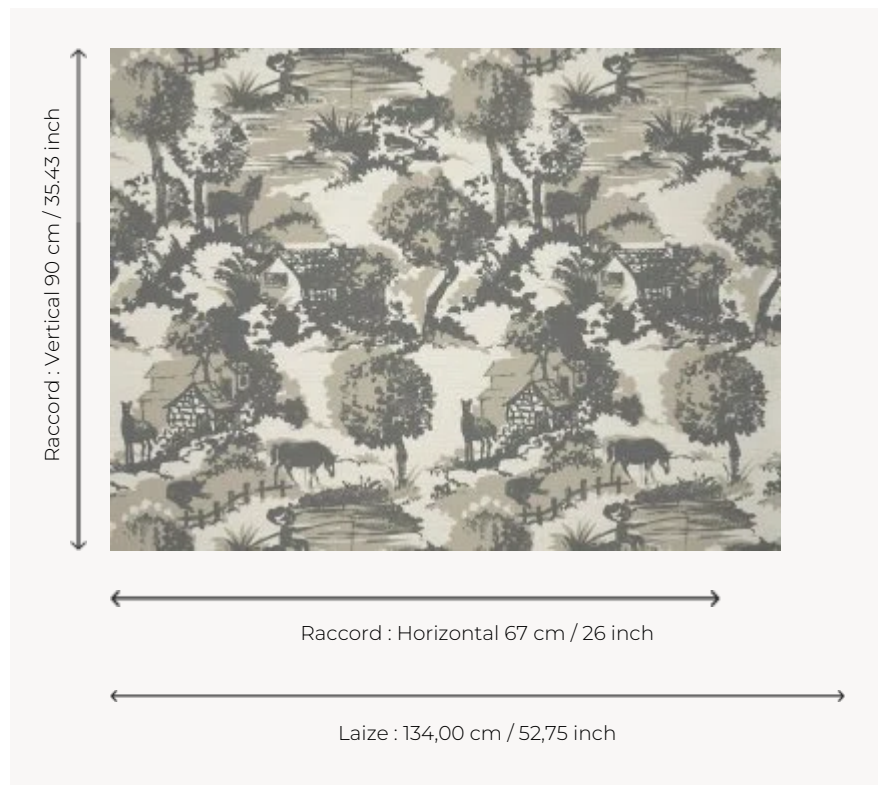

FP945003 MORTAGNE

Bucolic and rural scene evoking the French Normandy landscapes. Semi-automatic screen printed on a textile laminated on a wide width non-woven backing.

FP945003 - Fusain

Pierre Frey

TYPE	Wide width printed wallpapers - Paperbacked fabrics
SALES UNIT	Available per meter/yard
BACKING	NON WOVEN
COMPOSITION	61 % Polyester - 31 % Acrylic - 8 % Linen
WIDTH	134 cm / 52,75 inch
REPEAT	H: 67 cm - 26,00 inch V: 90 cm - 35,43 inch Straight repeat
WEIGHT	321 gr / m ²
CARE	
TRIMMING	Trimmed
HANGING/REMOVING	Paste the wall Wet removable
NOTES	Flat screen printed