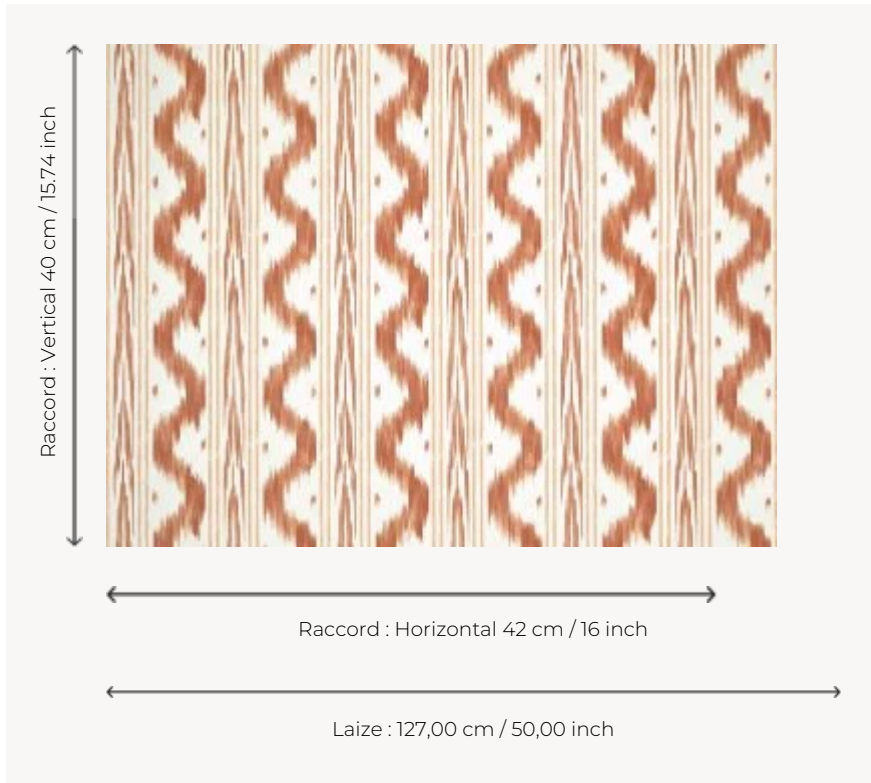

## FP946001 TOILE DE NANTES INTISSE

Toile de Nantes flamed or ikat of the 18th century. An emblematic and timeless pattern, here screen printed on a wide width non-woven backing, also available as a wallpaper roll and fabric.

### Pierre Frey

<b>TYPE</b>	Wide width printed wallpapers
<b>SALES UNIT</b>	Available per meter/yard
<b>BACKING</b>	NON WOVEN
<b>COMPOSITION</b>	-
<b>WIDTH</b>	127 cm / 50,00 inch
<b>REPEAT</b>	H: 42 cm - 16,00 inch V: 40 cm - 15,74 inch Straight repeat
<b>WEIGHT</b>	147 gr / m <sup>2</sup>
<b>CARE</b>	
<b>TRIMMING</b>	Pretrimmed
<b>HANGING/REMOVING</b>	Paste the wall Wet removable
<b>CERTIFICATIONS</b>	EUROCLASS B-s1,d0 ASTM E84 Class A
<b>NOTES</b>	Flame retardant backing Flat screen printed
<b>INFORMATION</b>	Use the trim & join marks during installation. Double-cut installation.