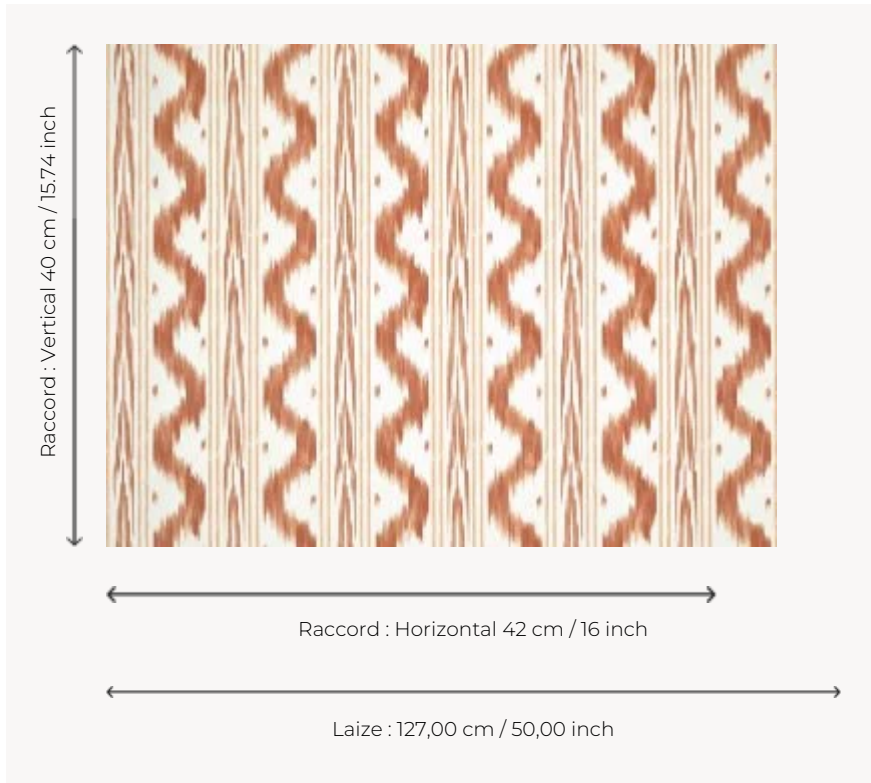

## FP946001 TOILE DE NANTES INTISSE

Toile de Nantes flamed or ikat of the 18th century. An emblematic and timeless pattern, here screen printed on a wide width non-woven backing, also available as a wallpaper roll and fabric.

### Pierre Frey

<b>TYPE</b>	Wide width printed wallpapers
<b>SALES UNIT</b>	Available per meter/yard
<b>BACKING</b>	NON WOVEN
<b>COMPOSITION</b>	-
<b>WIDTH</b>	127 cm / 50,00 inch
<b>REPEAT</b>	H: 42 cm - 16,00 inch V: 40 cm - 15,74 inch Straight repeat
<b>WEIGHT</b>	147 gr / m <sup>2</sup>
<b>CARE</b>	
<b>TRIMMING</b>	Pretrimmed
<b>HANGING/REMOVING</b>	Paste the wall Wet removable
<b>CERTIFICATIONS</b>	EUROCLASS B-s1,d0 ASTM E84 Class A
<b>NOTES</b>	Flame retardant backing Flat screen printed
<b>INFORMATION</b>	Use the trim & join marks during installation. Double-cut installation.