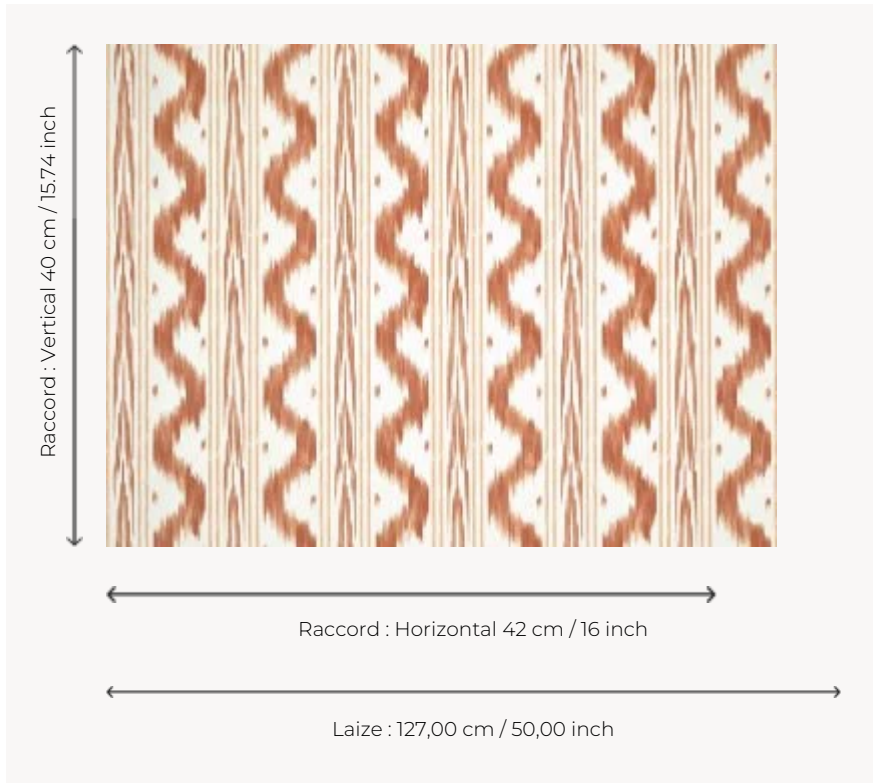

FP946001 TOILE DE NANTES INTISSE

Toile de Nantes flamed or ikat of the 18th century. An emblematic and timeless pattern, here screen printed on a wide width non-woven backing, also available as a wallpaper roll and fabric.

FP946001 - Sanguine

Pierre Frey

TYPE	Wide width printed wallpapers
SALES UNIT	Available per meter/yard
BACKING	NON WOVEN
COMPOSITION	-
WIDTH	127 cm / 50,00 inch
REPEAT	H: 42 cm - 16,00 inch V: 40 cm - 15,74 inch Straight repeat
WEIGHT	147 gr / m ²
CARE	
TRIMMING	Pretrimmed
HANGING/REMOVING	Paste the wall Wet removable
CERTIFICATIONS	EUROCLASS B-s1,d0 ASTM E84 Class A
NOTES	Flame retardant backing Flat screen printed
INFORMATION	Use the trim & join marks during installation. Double-cut installation.