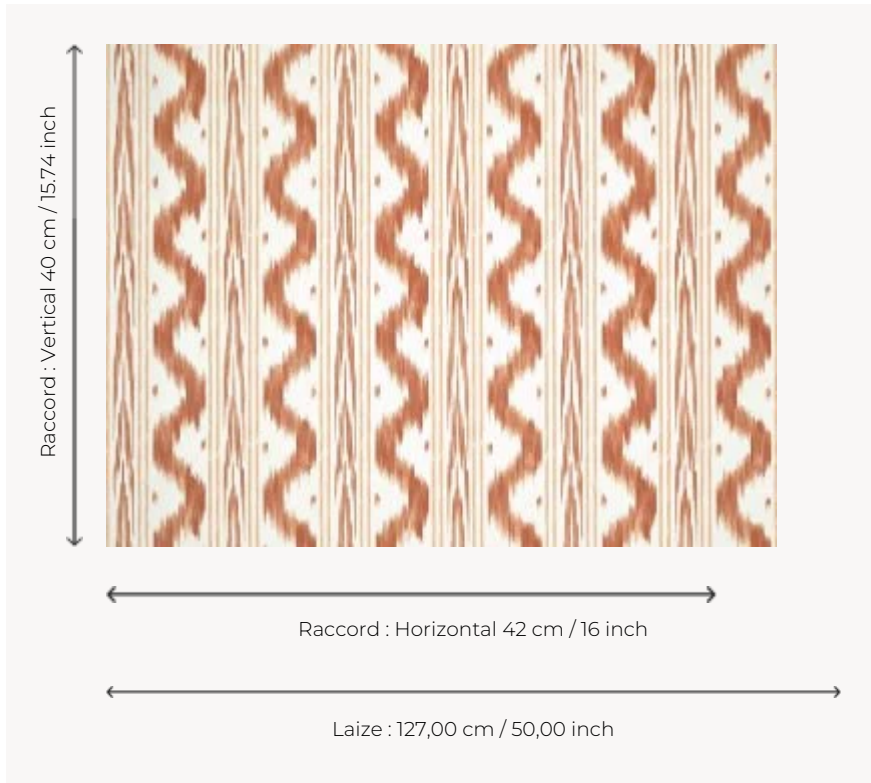

FP946001 TOILE DE NANTES INTISSE

Toile de Nantes flamed or ikat of the 18th century. An emblematic and timeless pattern, here screen printed on a wide width non-woven backing, also available as a wallpaper roll and fabric.

FP946001 - Sanguine

Pierre Frey

TYPE	Wide width printed wallpapers
SALES UNIT	Available per meter/yard
BACKING	NON WOVEN
COMPOSITION	-
WIDTH	127 cm / 50,00 inch
REPEAT	H: 42 cm - 16,00 inch V: 40 cm - 15,74 inch Straight repeat
WEIGHT	147 gr / m ²
CARE	
TRIMMING	Pretrimmed
HANGING/REMOVING	Paste the wall Wet removable
CERTIFICATIONS	EUROCLASS B-s1,d0 ASTM E84 Class A
NOTES	Flame retardant backing Flat screen printed
INFORMATION	Use the trim & join marks during installation. Double-cut installation.