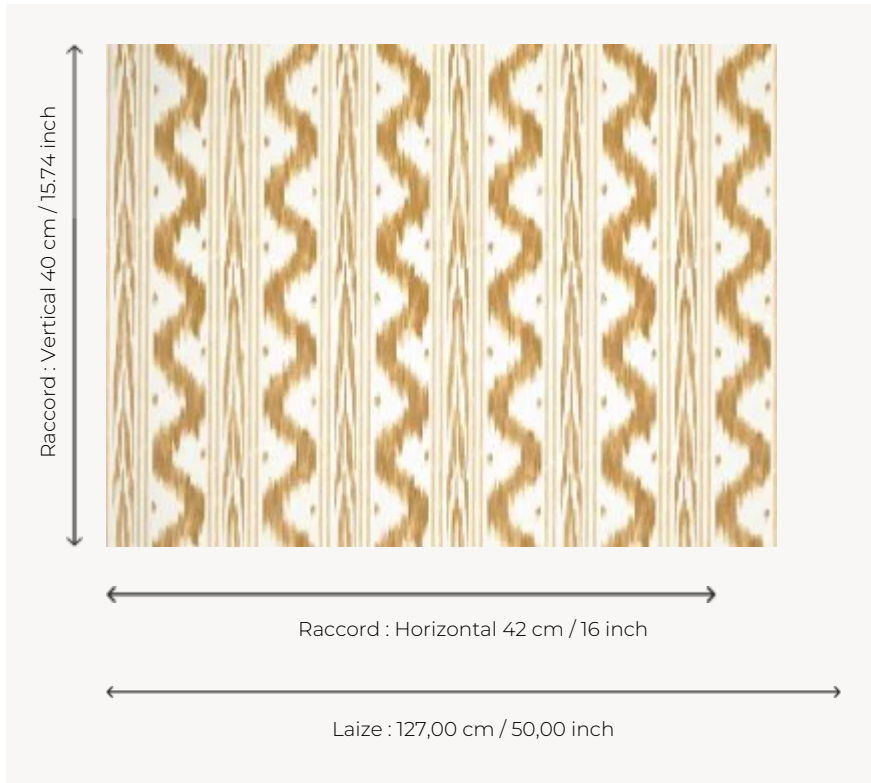

## FP946002 TOILE DE NANTES INTISSE

Toile de Nantes flamed or ikat of the 18th century. An emblematic and timeless pattern, here screen printed on a wide width non-woven backing, also available as a wallpaper roll and fabric.

### FP946002 - Cannelle

### Pierre Frey

<b>TYPE</b>	Wide width printed wallpapers
<b>SALES UNIT</b>	Available per meter/yard
<b>BACKING</b>	NON WOVEN
<b>COMPOSITION</b>	-
<b>WIDTH</b>	127 cm / 50,00 inch
<b>REPEAT</b>	H: 42 cm - 16,00 inch V: 40 cm - 15,74 inch Straight repeat
<b>WEIGHT</b>	147 gr / m <sup>2</sup>
<b>CARE</b>	
<b>TRIMMING</b>	Pretrimmed
<b>HANGING/REMOVING</b>	Paste the wall Wet removable
<b>CERTIFICATIONS</b>	EUROCLASS B-s1,d0 ASTM E84 Class A
<b>NOTES</b>	Flame retardant backing Flat screen printed
<b>INFORMATION</b>	Use the trim & join marks during installation. Double-cut installation.