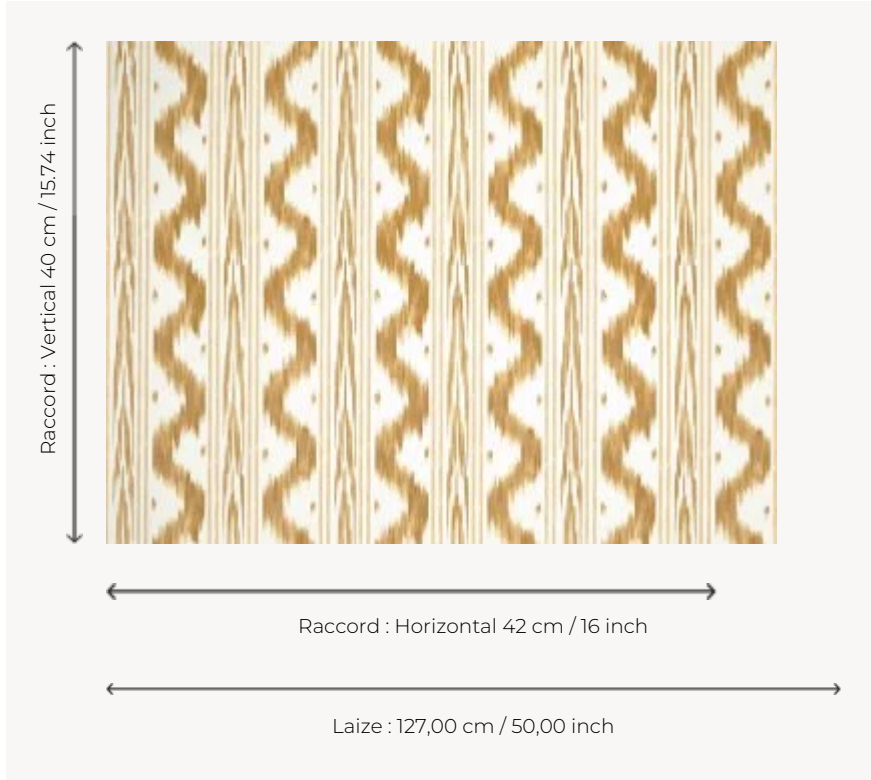

FP946002 TOILE DE NANTES INTISSE

Toile de Nantes flamed or ikat of the 18th century. An emblematic and timeless pattern, here screen printed on a wide width non-woven backing, also available as a wallpaper roll and fabric.

FP946002 - Cannelle

Pierre Frey

TYPE	Wide width printed wallpapers
SALES UNIT	Available per meter/yard
BACKING	NON WOVEN
COMPOSITION	-
WIDTH	127 cm / 50,00 inch
REPEAT	H: 42 cm - 16,00 inch V: 40 cm - 15,74 inch Straight repeat
WEIGHT	147 gr / m ²
CARE	
TRIMMING	Pretrimmed
HANGING/REMOVING	Paste the wall Wet removable
CERTIFICATIONS	EUROCLASS B-s1,d0 ASTM E84 Class A
NOTES	Flame retardant backing Flat screen printed
INFORMATION	Use the trim & join marks during installation. Double-cut installation.

6 Colors

FP946001
Sanguine

FP946002
Cannelle

FP946003
Absinthe

FP946004
Herbe

FP946005
Celadon

FP946006
Ocean