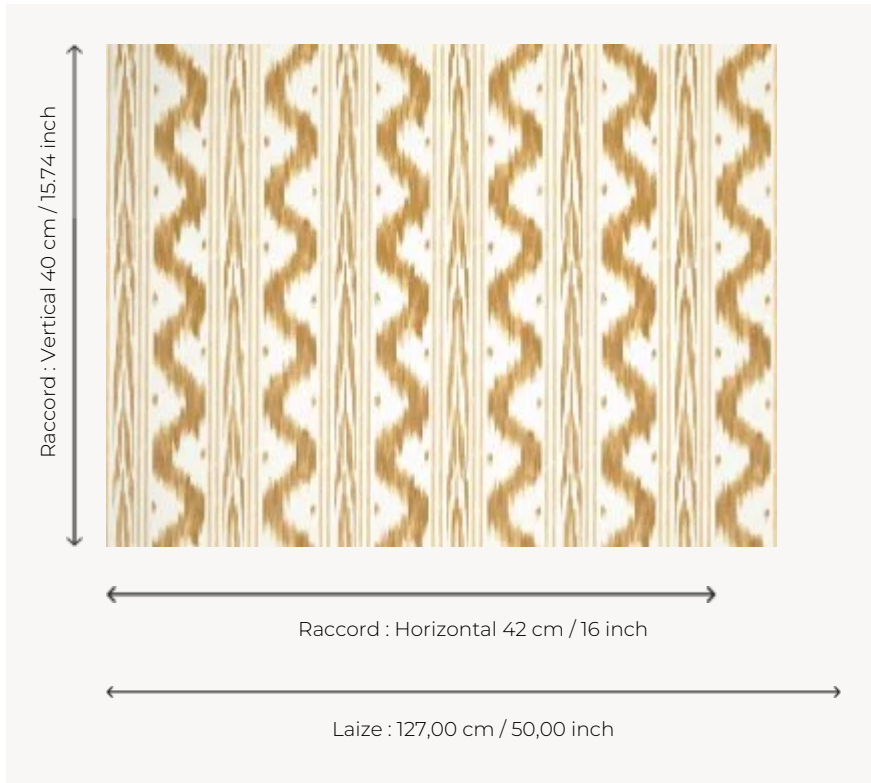

FP946002 TOILE DE NANTES INTISSE

Toile de Nantes flamed or ikat of the 18th century. An emblematic and timeless pattern, here screen printed on a wide width non-woven backing, also available as a wallpaper roll and fabric.

FP946002 - Cannelle

Pierre Frey

TYPE	Wide width printed wallpapers
SALES UNIT	Available per meter/yard
BACKING	NON WOVEN
COMPOSITION	-
WIDTH	127 cm / 50,00 inch
REPEAT	H: 42 cm - 16,00 inch V: 40 cm - 15,74 inch Straight repeat
WEIGHT	147 gr / m ²
CARE	
TRIMMING	Pretrimmed
HANGING/REMOVING	Paste the wall Wet removable
CERTIFICATIONS	EUROCLASS B-s1,d0 ASTM E84 Class A
NOTES	Flame retardant backing Flat screen printed
INFORMATION	Use the trim & join marks during installation. Double-cut installation.

6 Colors

FP946001
Sanguine

FP946002
Cannelle

FP946003
Absinthe

FP946004
Herbe

FP946005
Celadon

FP946006
Ocean