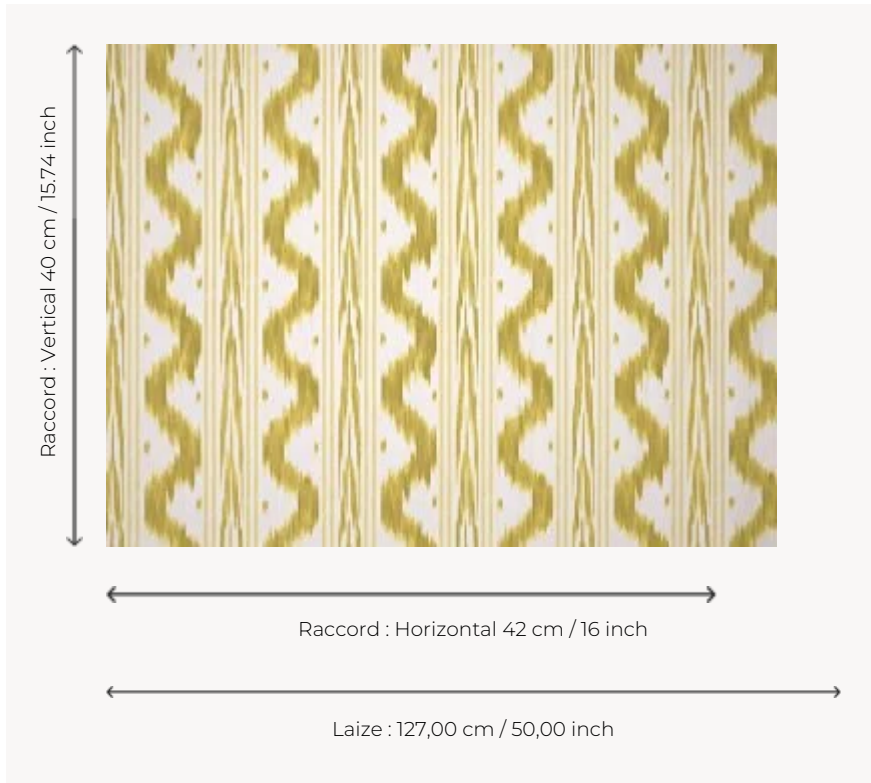

## FP946003 TOILE DE NANTES INTISSE

Toile de Nantes flamed or ikat of the 18th century. An emblematic and timeless pattern, here screen printed on a wide width non-woven backing, also available as a wallpaper roll and fabric.

### Pierre Frey

<b>TYPE</b>	Wide width printed wallpapers
<b>SALES UNIT</b>	Available per meter/yard
<b>BACKING</b>	NON WOVEN
<b>COMPOSITION</b>	-
<b>WIDTH</b>	127 cm / 50,00 inch
<b>REPEAT</b>	H: 42 cm - 16,00 inch V: 40 cm - 15,74 inch Straight repeat
<b>WEIGHT</b>	147 gr / m <sup>2</sup>
<b>CARE</b>	
<b>TRIMMING</b>	Pretrimmed
<b>HANGING/REMOVING</b>	Paste the wall Wet removable
<b>CERTIFICATIONS</b>	EUROCLASS B-s1,d0 ASTM E84 Class A
<b>NOTES</b>	Flame retardant backing Flat screen printed
<b>INFORMATION</b>	Use the trim & join marks during installation. Double-cut installation.