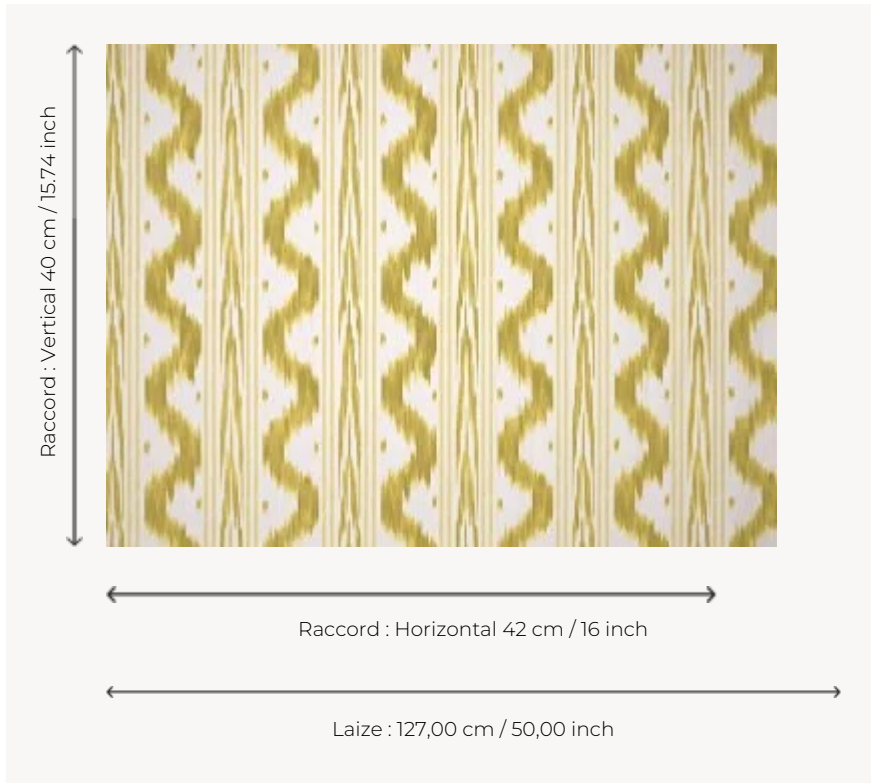

FP946003 TOILE DE NANTES INTISSE

Toile de Nantes flamed or ikat of the 18th century. An emblematic and timeless pattern, here screen printed on a wide width non-woven backing, also available as a wallpaper roll and fabric.

FP946003 - Absinthe

Pierre Frey

TYPE	Wide width printed wallpapers
SALES UNIT	Available per meter/yard
BACKING	NON WOVEN
COMPOSITION	-
WIDTH	127 cm / 50,00 inch
REPEAT	H: 42 cm - 16,00 inch V: 40 cm - 15,74 inch Straight repeat
WEIGHT	147 gr / m ²
CARE	
TRIMMING	Pretrimmed
HANGING/REMOVING	Paste the wall Wet removable
CERTIFICATIONS	EUROCLASS B-s1,d0 ASTM E84 Class A
NOTES	Flame retardant backing Flat screen printed
INFORMATION	Use the trim & join marks during installation. Double-cut installation.