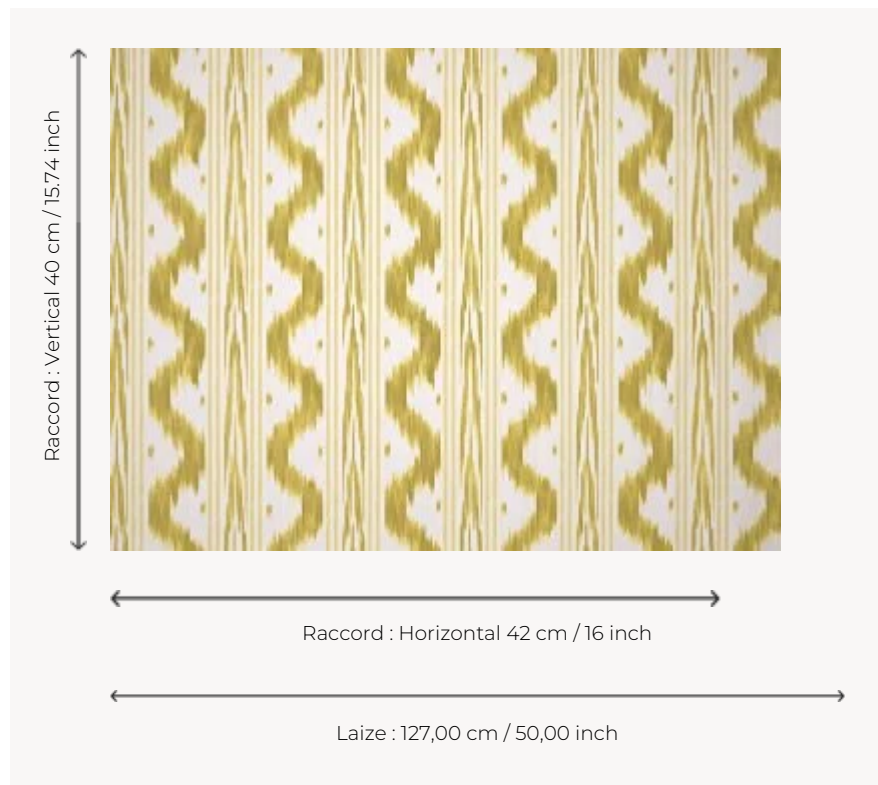

FP946003 TOILE DE NANTES INTISSE

Toile de Nantes flamed or ikat of the 18th century. An emblematic and timeless pattern, here screen printed on a wide width non-woven backing, also available as a wallpaper roll and fabric.

FP946003 - Absinthe

Pierre Frey

TYPE	Wide width printed wallpapers
SALES UNIT	Available per meter/yard
BACKING	NON WOVEN
COMPOSITION	-
WIDTH	127 cm / 50,00 inch
REPEAT	H: 42 cm - 16,00 inch V: 40 cm - 15,74 inch Straight repeat
WEIGHT	147 gr / m ²
CARE	
TRIMMING	Pretrimmed
HANGING/REMOVING	Paste the wall Wet removable
CERTIFICATIONS	EUROCLASS B-s1,d0 ASTM E84 Class A
NOTES	Flame retardant backing Flat screen printed
INFORMATION	Use the trim & join marks during installation. Double-cut installation.

6 Colors

FP946001
Sanguine

FP946002
Cannelle

FP946003
Absinthe

FP946004
Herbe

FP946005
Celadon

FP946006
Ocean