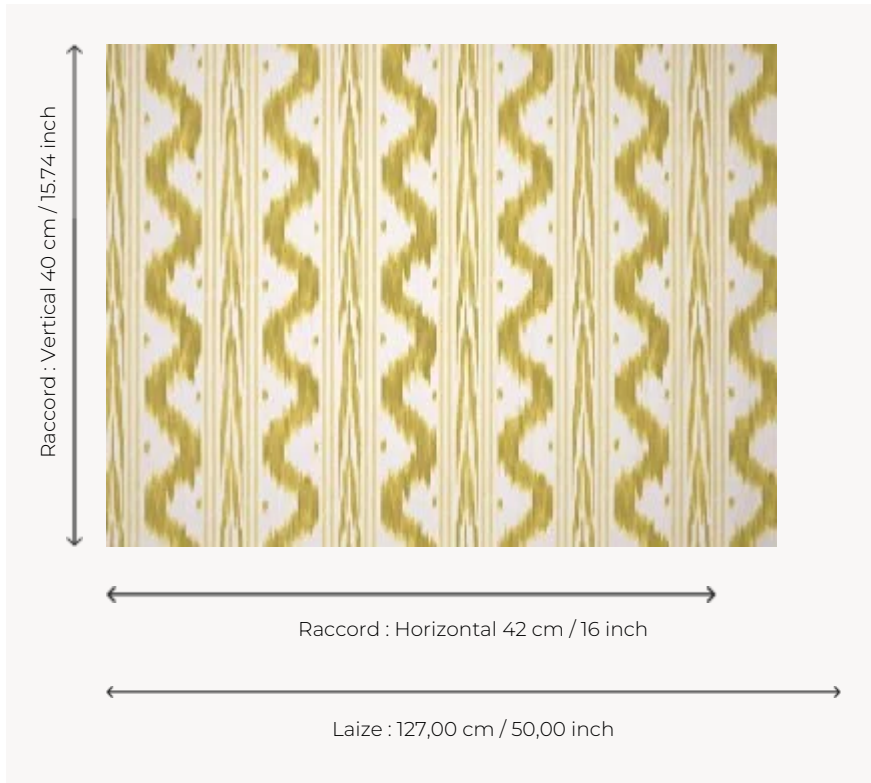

FP946003 TOILE DE NANTES INTISSE

Toile de Nantes flamed or ikat of the 18th century. An emblematic and timeless pattern, here screen printed on a wide width non-woven backing, also available as a wallpaper roll and fabric.

FP946003 - Absinthe

Pierre Frey

TYPE	Wide width printed wallpapers
SALES UNIT	Available per meter/yard
BACKING	NON WOVEN
COMPOSITION	-
WIDTH	127 cm / 50,00 inch
REPEAT	H: 42 cm - 16,00 inch V: 40 cm - 15,74 inch Straight repeat
WEIGHT	147 gr / m ²
CARE	
TRIMMING	Pretrimmed
HANGING/REMOVING	Paste the wall Wet removable
CERTIFICATIONS	EUROCLASS B-s1,d0 ASTM E84 Class A
NOTES	Flame retardant backing Flat screen printed
INFORMATION	Use the trim & join marks during installation. Double-cut installation.