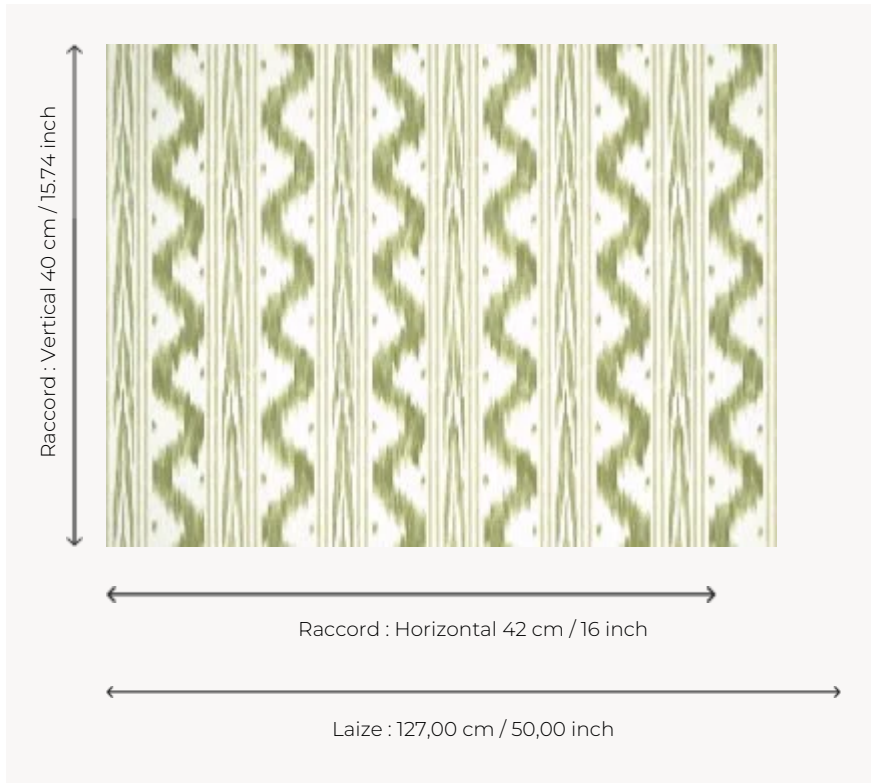

FP946004 TOILE DE NANTES INTISSE

Toile de Nantes flamed or ikat of the 18th century. An emblematic and timeless pattern, here screen printed on a wide width non-woven backing, also available as a wallpaper roll and fabric.

FP946004 - Herbe

Pierre Frey

TYPE	Wide width printed wallpapers
SALES UNIT	Available per meter/yard
BACKING	NON WOVEN
COMPOSITION	-
WIDTH	127 cm / 50,00 inch
REPEAT	H: 42 cm - 16,00 inch V: 40 cm - 15,74 inch Straight repeat
WEIGHT	147 gr / m ²
CARE	
TRIMMING	Pretrimmed
HANGING/REMOVING	Paste the wall Wet removable
CERTIFICATIONS	EUROCLASS B-s1,d0 ASTM E84 Class A
NOTES	Flame retardant backing Flat screen printed
INFORMATION	Use the trim & join marks during installation. Double-cut installation.

6 Colors

FP946001
Sanguine

FP946002
Cannelle

FP946003
Absinthe

FP946004
Herbe

FP946005
Celadon

FP946006
Ocean