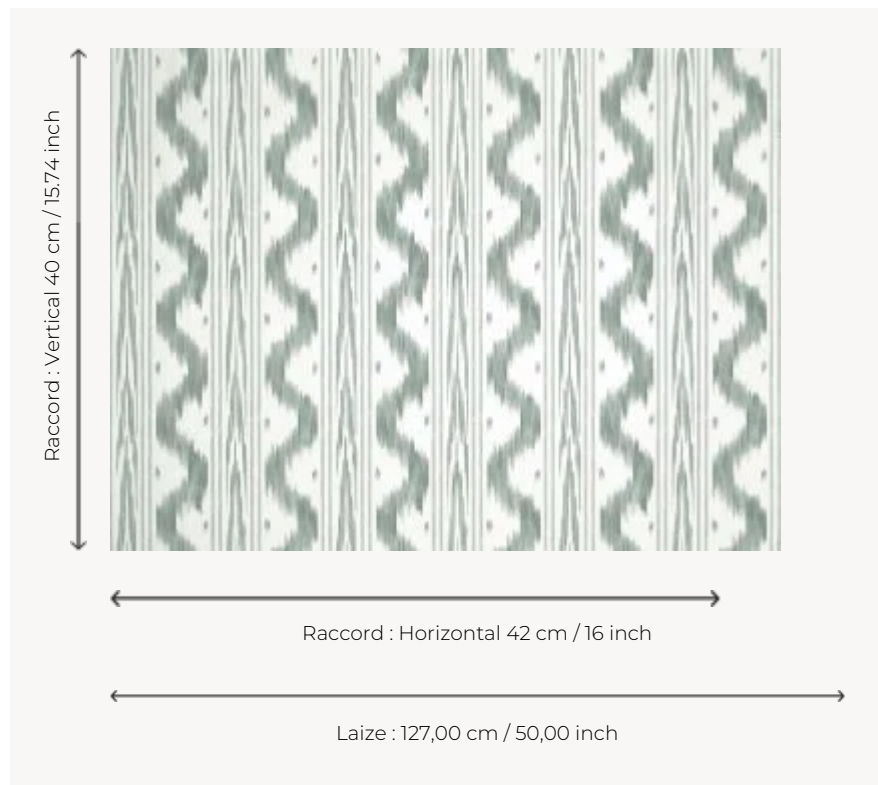

FP946005 TOILE DE NANTES INTISSE

Toile de Nantes flamed or ikat of the 18th century. An emblematic and timeless pattern, here screen printed on a wide width non-woven backing, also available as a wallpaper roll and fabric.

FP946005 - Celadon

Pierre Frey

TYPE Wide width printed wallpapers

SALES UNIT Available per meter/yard

BACKING NON WOVEN

COMPOSITION -

WIDTH 127 cm / 50,00 inch

REPEAT H: 42 cm - 16,00 inch
V: 40 cm - 15,74 inch
Straight repeat