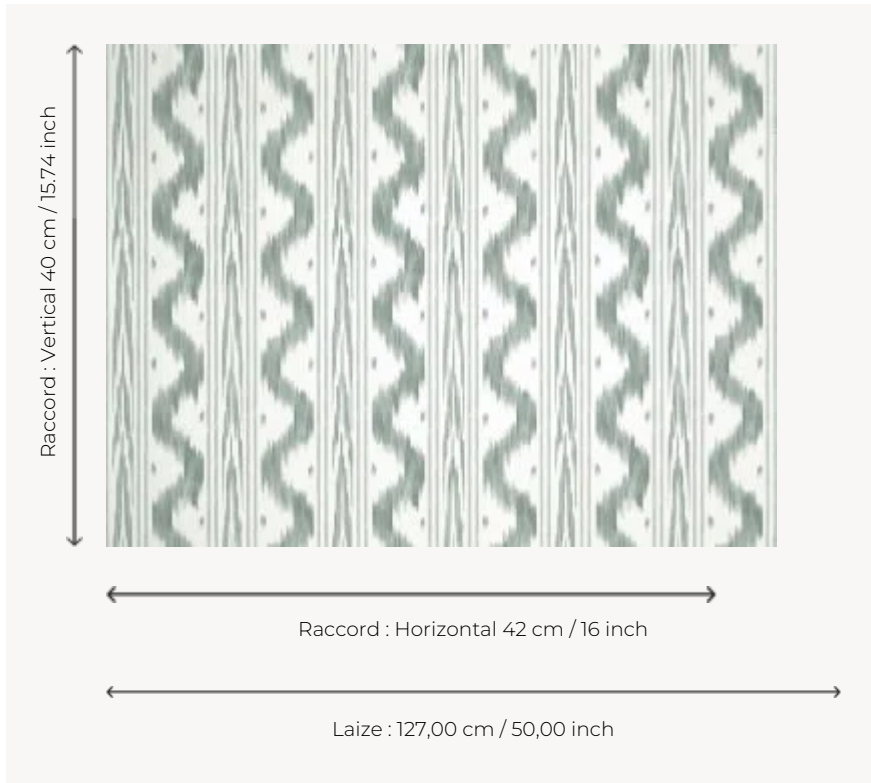

FP946005 TOILE DE NANTES INTISSE

Toile de Nantes flamed or ikat of the 18th century. An emblematic and timeless pattern, here screen printed on a wide width non-woven backing, also available as a wallpaper roll and fabric.

FP946005 - Celadon

Pierre Frey

TYPE	Wide width printed wallpapers
SALES UNIT	Available per meter/yard
BACKING	NON WOVEN
COMPOSITION	-
WIDTH	127 cm / 50,00 inch
REPEAT	H: 42 cm - 16,00 inch V: 40 cm - 15,74 inch Straight repeat
WEIGHT	147 gr / m ²
CARE	
TRIMMING	Pretrimmed
HANGING/REMOVING	Paste the wall Wet removable
CERTIFICATIONS	EUROCLASS B-s1,d0 ASTM E84 Class A
NOTES	Flame retardant backing Flat screen printed
INFORMATION	Use the trim & join marks during installation. Double-cut installation.