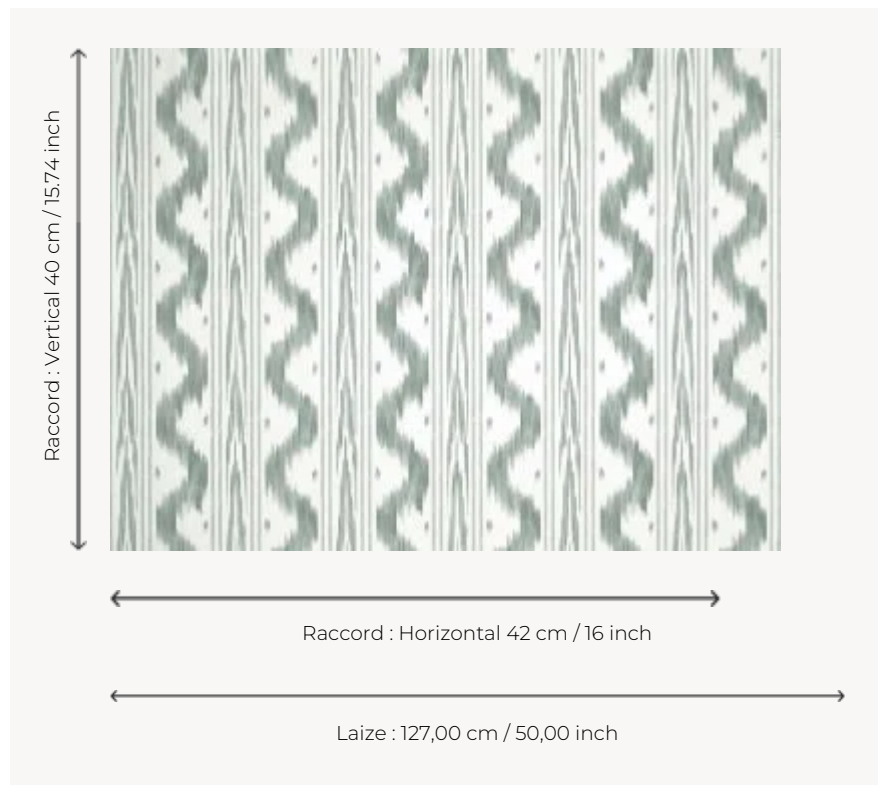

FP946005 TOILE DE NANTES INTISSE

Toile de Nantes flamed or ikat of the 18th century. An emblematic and timeless pattern, here screen printed on a wide width non-woven backing, also available as a wallpaper roll and fabric.

FP946005 - Celadon

Pierre Frey

TYPE	Wide width printed wallpapers
SALES UNIT	Available per meter/yard
BACKING	NON WOVEN
COMPOSITION	-
WIDTH	127 cm / 50,00 inch
REPEAT	H: 42 cm - 16,00 inch V: 40 cm - 15,74 inch Straight repeat
WEIGHT	147 gr / m ²
CARE	
TRIMMING	Pretrimmed
HANGING/REMOVING	Paste the wall Wet removable
CERTIFICATIONS	EUROCLASS B-s1,d0 ASTM E84 Class A
NOTES	Flame retardant backing Flat screen printed
INFORMATION	Use the trim & join marks during installation. Double-cut installation.