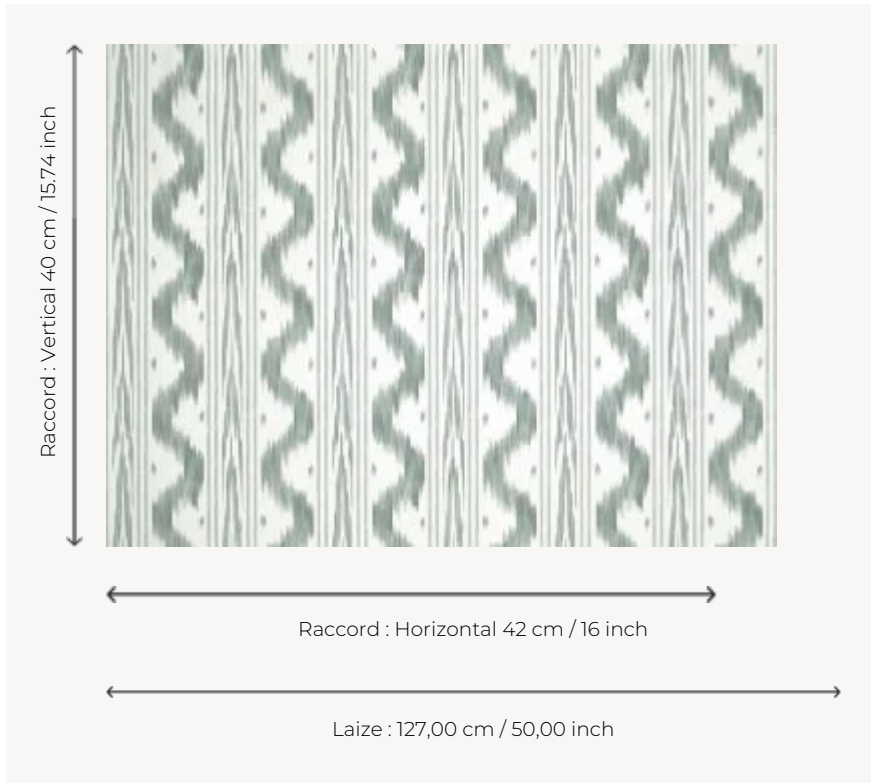

FP946005 TOILE DE NANTES INTISSE

Toile de Nantes flamed or ikat of the 18th century. An emblematic and timeless pattern, here screen printed on a wide width non-woven backing, also available as a wallpaper roll and fabric.

FP946005 - Celadon

Pierre Frey

TYPE	Wide width printed wallpapers
SALES UNIT	Available per meter/yard
BACKING	NON WOVEN
COMPOSITION	-
WIDTH	127 cm / 50,00 inch
REPEAT	H: 42 cm - 16,00 inch V: 40 cm - 15,74 inch Straight repeat
WEIGHT	147 gr / m ²
CARE	
TRIMMING	Pretrimmed
HANGING/REMOVING	Paste the wall Wet removable
CERTIFICATIONS	EUROCLASS B-s1,d0 ASTM E84 Class A
NOTES	Flame retardant backing Flat screen printed
INFORMATION	Use the trim & join marks during installation. Double-cut installation.