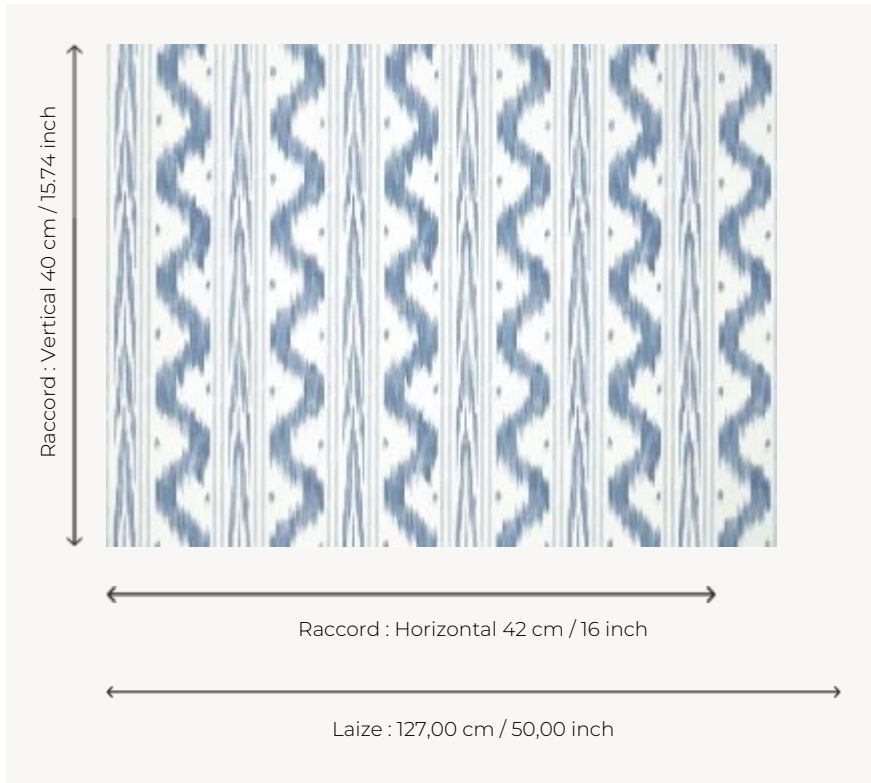

## FP946006 TOILE DE NANTES INTISSE

Toile de Nantes flamed or ikat of the 18th century. An emblematic and timeless pattern, here screen printed on a wide width non-woven backing, also available as a wallpaper roll and fabric.

### Pierre Frey

<b>TYPE</b>	Wide width printed wallpapers
<b>SALES UNIT</b>	Available per meter/yard
<b>BACKING</b>	NON WOVEN
<b>COMPOSITION</b>	-
<b>WIDTH</b>	127 cm / 50,00 inch
<b>REPEAT</b>	H: 42 cm - 16,00 inch V: 40 cm - 15,74 inch Straight repeat
<b>WEIGHT</b>	147 gr / m <sup>2</sup>
<b>CARE</b>	
<b>TRIMMING</b>	Pretrimmed
<b>HANGING/REMOVING</b>	Paste the wall Wet removable
<b>CERTIFICATIONS</b>	EUROCLASS B-s1,d0 ASTM E84 Class A
<b>NOTES</b>	Flame retardant backing Flat screen printed
<b>INFORMATION</b>	Use the trim & join marks during installation. Double-cut installation.