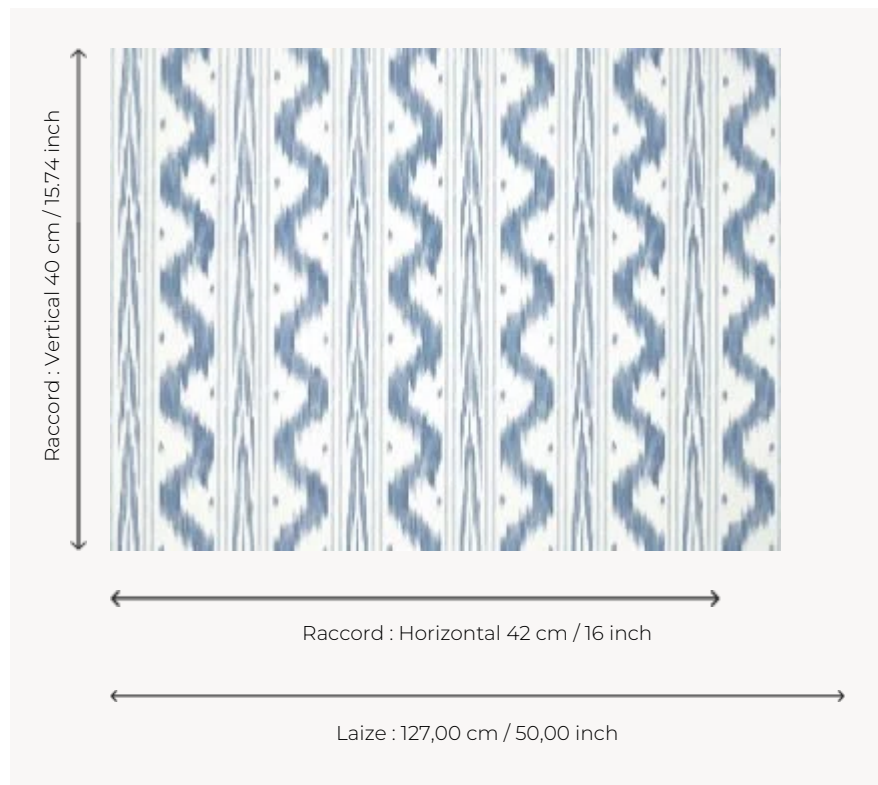

FP946006 TOILE DE NANTES INTISSE

Toile de Nantes flamed or ikat of the 18th century. An emblematic and timeless pattern, here screen printed on a wide width non-woven backing, also available as a wallpaper roll and fabric.

FP946006 - Ocean

Pierre Frey

TYPE	Wide width printed wallpapers
SALES UNIT	Available per meter/yard
BACKING	NON WOVEN
COMPOSITION	-
WIDTH	127 cm / 50,00 inch
REPEAT	H: 42 cm - 16,00 inch V: 40 cm - 15,74 inch Straight repeat
WEIGHT	147 gr / m ²
CARE	
TRIMMING	Pretrimmed
HANGING/REMOVING	Paste the wall Wet removable
CERTIFICATIONS	EUROCLASS B-s1,d0 ASTM E84 Class A
NOTES	Flame retardant backing Flat screen printed
INFORMATION	Use the trim & join marks during installation. Double-cut installation.