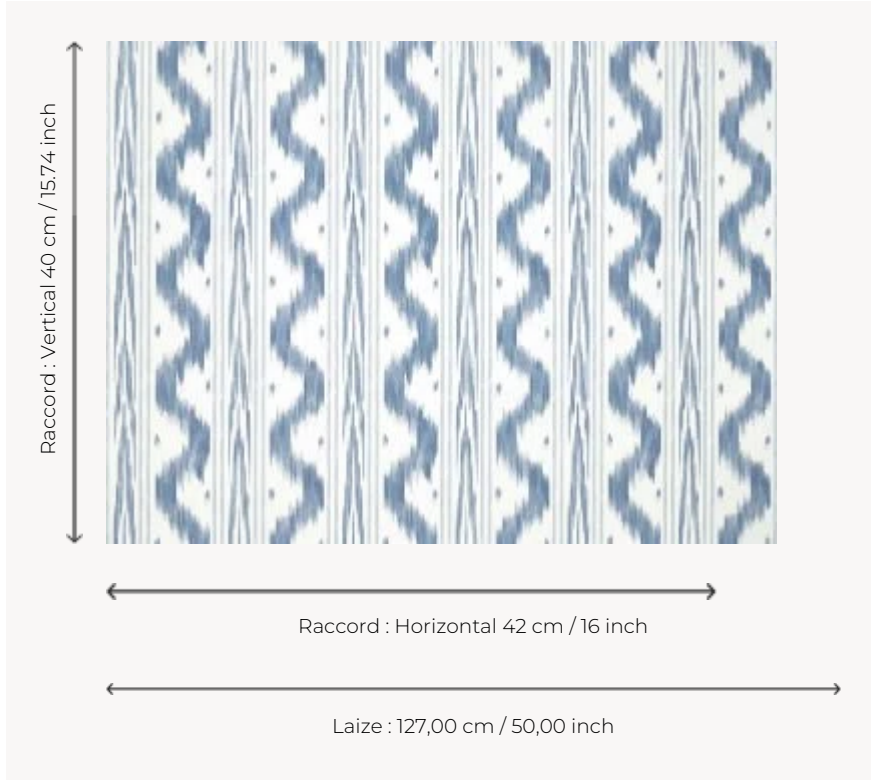

FP946006 TOILE DE NANTES INTISSE

Toile de Nantes flamed or ikat of the 18th century. An emblematic and timeless pattern, here screen printed on a wide width non-woven backing, also available as a wallpaper roll and fabric.

FP946006 - Ocean

Pierre Frey

TYPE	Wide width printed wallpapers
SALES UNIT	Available per meter/yard
BACKING	NON WOVEN
COMPOSITION	-
WIDTH	127 cm / 50,00 inch
REPEAT	H: 42 cm - 16,00 inch V: 40 cm - 15,74 inch Straight repeat
WEIGHT	147 gr / m ²
CARE	
TRIMMING	Pretrimmed
HANGING/REMOVING	Paste the wall Wet removable
CERTIFICATIONS	EUROCLASS B-s1,d0 ASTM E84 Class A
NOTES	Flame retardant backing Flat screen printed
INFORMATION	Use the trim & join marks during installation. Double-cut installation.