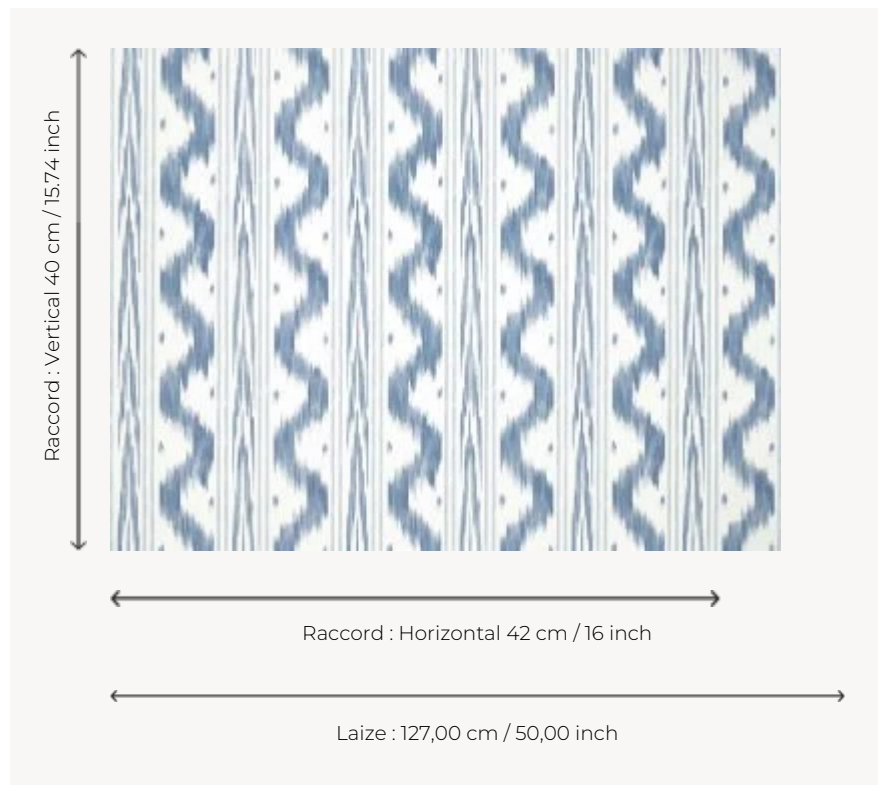

## FP946006 TOILE DE NANTES INTISSE

Toile de Nantes flamed or ikat of the 18th century. An emblematic and timeless pattern, here screen printed on a wide width non-woven backing, also available as a wallpaper roll and fabric.

### Pierre Frey

**TYPE** Wide width printed wallpapers

**SALES UNIT** Available per meter/yard

**BACKING** NON WOVEN

**COMPOSITION** -

**WIDTH** 127 cm / 50,00 inch

**REPEAT** H: 42 cm - 16,00 inch  
V: 40 cm - 15,74 inch  
Straight repeat