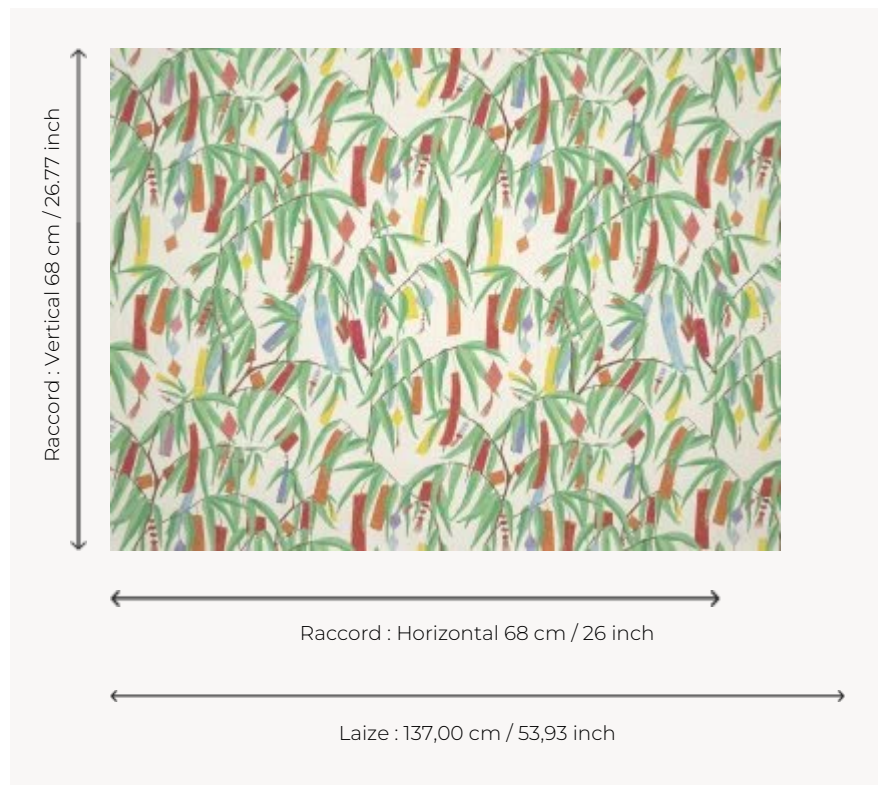

FP947001 L'ARBRE A SOUHAITS

Illustration of colorful bamboo covered with ribbons of fabric evoking with joy the celebration of the Tanabata festival in Japan. Printed on wide width matte non-woven backing.

FP947001 - Bambou

Pierre Frey

TYPE	Wide width printed wallpapers
SALES UNIT	Available per meter/yard
BACKING	NON WOVEN
COMPOSITION	-
WIDTH	137 cm / 53,93 inch
REPEAT	H: 68 cm - 26,00 inch V: 68 cm - 26,77 inch Straight repeat
WEIGHT	147 gr / m ²
CARE	
TRIMMING	Pretrimmed
HANGING/REMOVING	Paste the wall Wet removable
CERTIFICATIONS	EUROCLASS B-s1,d0 ASTM E84 Class A
NOTES	Flame retardant backing
INFORMATION	Use the trim & join marks during installation. Double-cut installation.