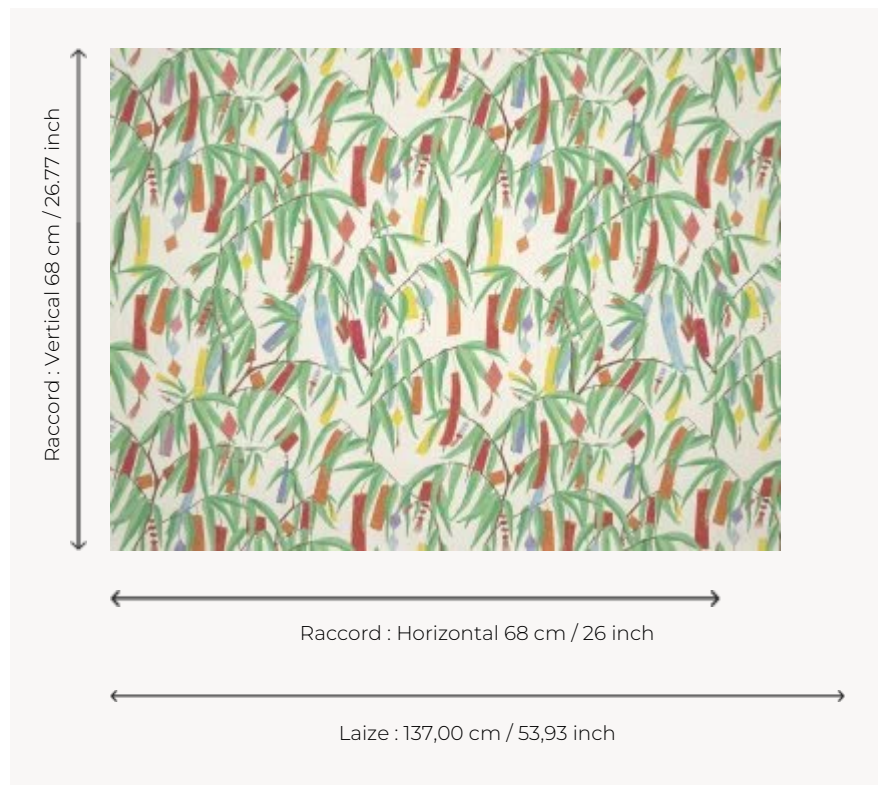

FP947001 L'ARBRE A SOUHAITS

Illustration of colorful bamboo covered with ribbons of fabric evoking with joy the celebration of the Tanabata festival in Japan. Printed on wide width matte non-woven backing.

FP947001 - Bambou

Pierre Frey

TYPE	Wide width printed wallpapers
SALES UNIT	Available per meter/yard
BACKING	NON WOVEN
COMPOSITION	-
WIDTH	137 cm / 53,93 inch
REPEAT	H: 68 cm - 26,00 inch V: 68 cm - 26,77 inch Straight repeat
WEIGHT	147 gr / m²
CARE	
TRIMMING	Pretrimmed
HANGING/REMOVING	Paste the wall Wet removable
CERTIFICATIONS	EUROCLASS B-s1,d0 ASTM E84 Class A
NOTES	Flame retardant backing
INFORMATION	Use the trim & join marks during installation. Double-cut installation.