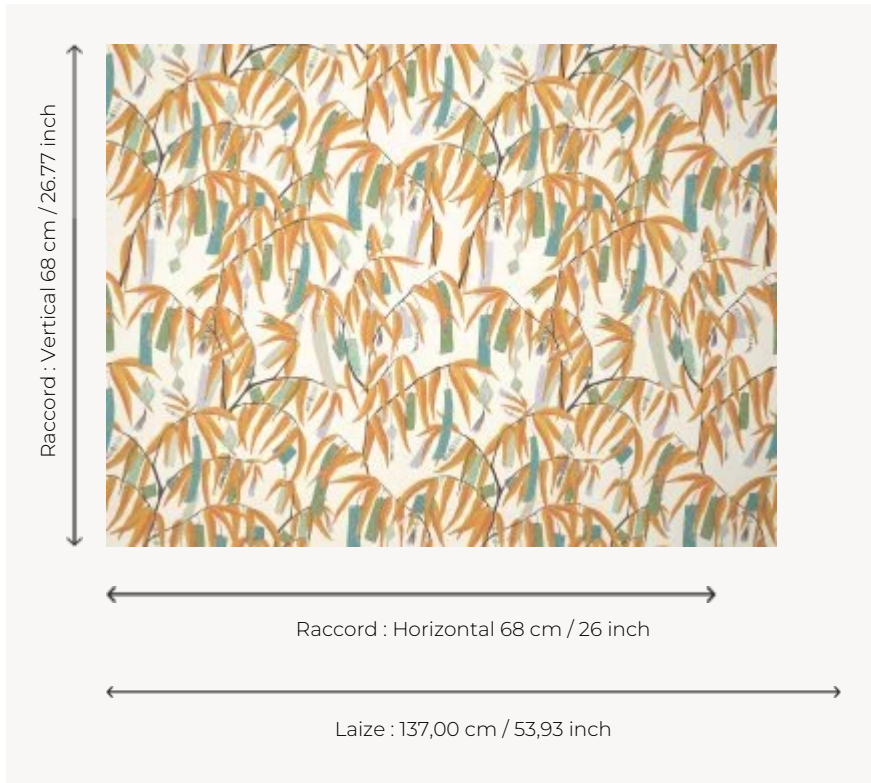

## FP947002 L'ARBRE A SOUHAITS

Illustration of colorful bamboo covered with ribbons of fabric evoking with joy the celebration of the Tanabata festival in Japan. Printed on wide width matte non-woven backing.

### Pierre Frey

<b>TYPE</b>	Wide width printed wallpapers
<b>SALES UNIT</b>	Available per meter/yard
<b>BACKING</b>	NON WOVEN
<b>COMPOSITION</b>	-
<b>WIDTH</b>	137 cm / 53,93 inch
<b>REPEAT</b>	H: 68 cm - 26,00 inch V: 68 cm - 26,77 inch Straight repeat
<b>WEIGHT</b>	147 gr / m <sup>2</sup>
<b>CARE</b>	
<b>TRIMMING</b>	Pretrimmed
<b>HANGING/REMOVING</b>	Paste the wall Wet removable
<b>CERTIFICATIONS</b>	EUROCLASS B-s1,d0 ASTM E84 Class A
<b>NOTES</b>	Flame retardant backing
<b>INFORMATION</b>	Use the trim & join marks during installation. Double-cut installation.