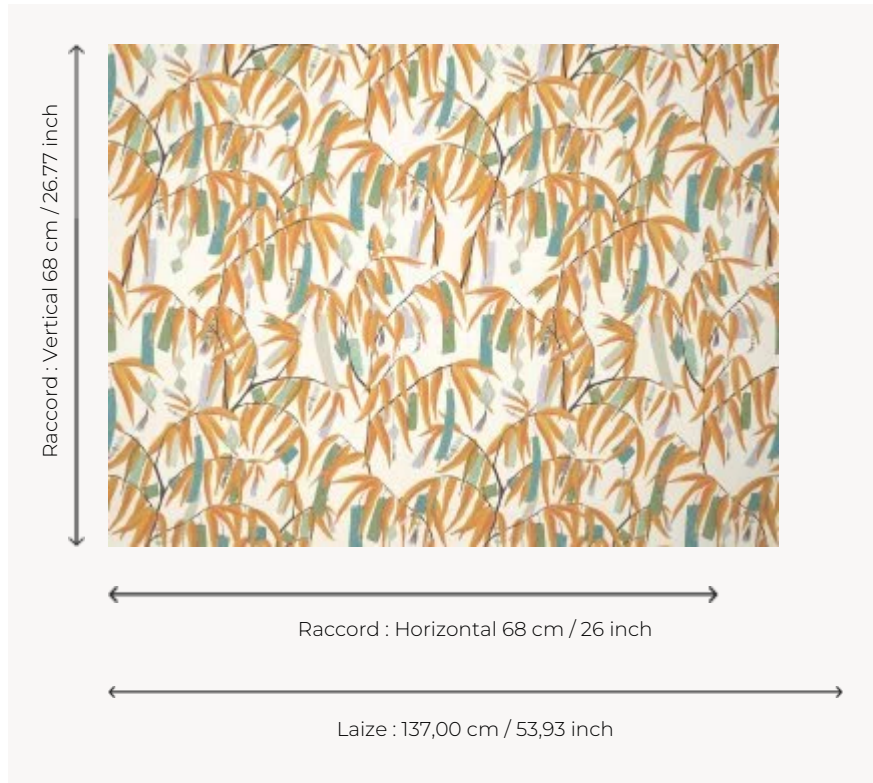

FP947002 L'ARBRE A SOUHAITS

Illustration of colorful bamboo covered with ribbons of fabric evoking with joy the celebration of the Tanabata festival in Japan. Printed on wide width matte non-woven backing.

FP947002 - Ambre

Pierre Frey

TYPE	Wide width printed wallpapers
SALES UNIT	Available per meter/yard
BACKING	NON WOVEN
COMPOSITION	-
WIDTH	137 cm / 53,93 inch
REPEAT	H: 68 cm - 26,00 inch V: 68 cm - 26,77 inch Straight repeat
WEIGHT	147 gr / m ²
CARE	
TRIMMING	Pretrimmed
HANGING/REMOVING	Paste the wall Wet removable
CERTIFICATIONS	EUROCLASS B-s1,d0 ASTM E84 Class A
NOTES	Flame retardant backing
INFORMATION	Use the trim & join marks during installation. Double-cut installation.