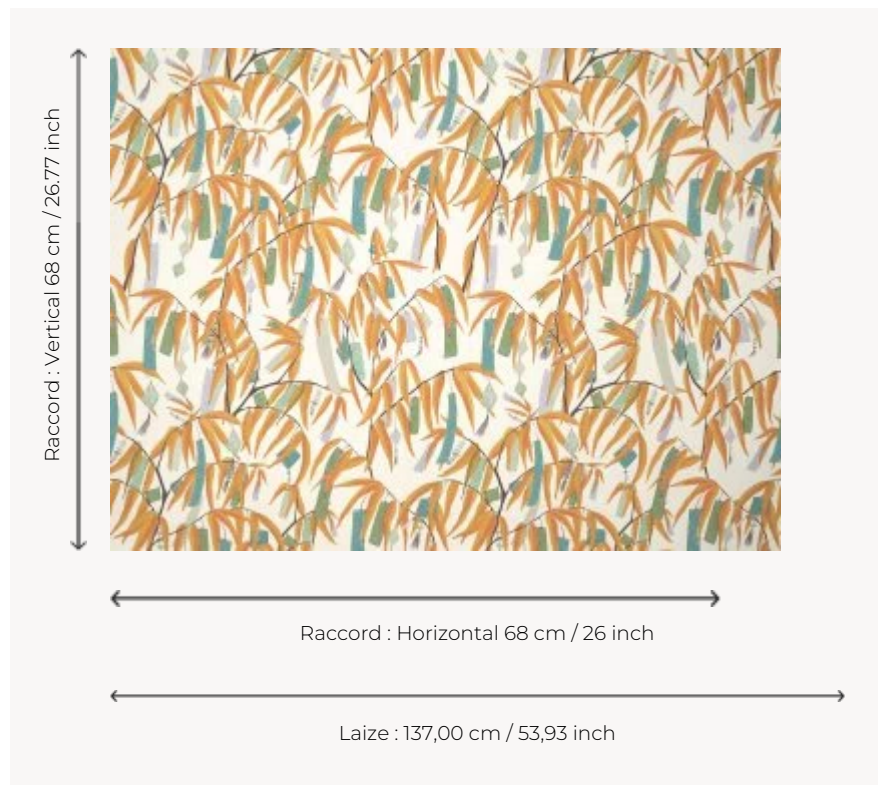

## FP947002 L'ARBRE A SOUHAITS

Illustration of colorful bamboo covered with ribbons of fabric evoking with joy the celebration of the Tanabata festival in Japan. Printed on wide width matte non-woven backing.

### Pierre Frey

<b>TYPE</b>	Wide width printed wallpapers
<b>SALES UNIT</b>	Available per meter/yard
<b>BACKING</b>	NON WOVEN
<b>COMPOSITION</b>	-
<b>WIDTH</b>	137 cm / 53,93 inch
<b>REPEAT</b>	H: 68 cm - 26,00 inch V: 68 cm - 26,77 inch Straight repeat
<b>WEIGHT</b>	147 gr / m <sup>2</sup>
<b>CARE</b>	
<b>TRIMMING</b>	Pretrimmed
<b>HANGING/REMOVING</b>	Paste the wall Wet removable
<b>CERTIFICATIONS</b>	EUROCLASS B-s1,d0 ASTM E84 Class A
<b>NOTES</b>	Flame retardant backing
<b>INFORMATION</b>	Use the trim & join marks during installation. Double-cut installation.