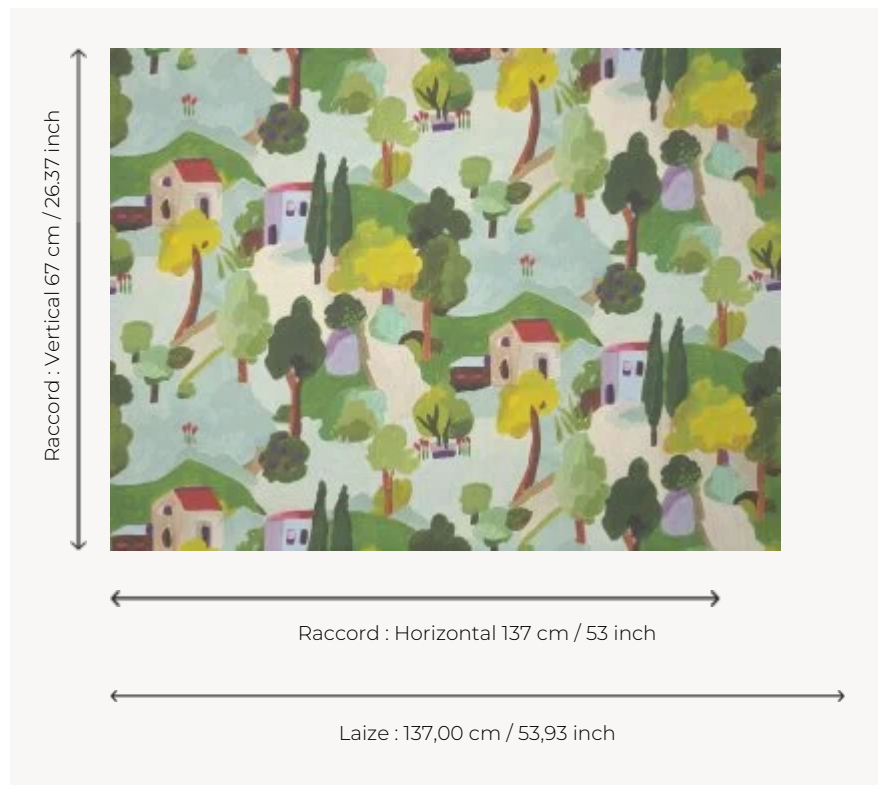

FP948001 MAISONS ET JARDINS

Reproduction of a gouache with a graphic and contemporary line illustrating the spring settling in gardens and houses. Printed on wide width matte non-woven backing.

FP948001 - Printemps

Pierre Frey

TYPE	Wide width printed wallpapers
SALES UNIT	Available per meter/yard
BACKING	NON WOVEN
COMPOSITION	-
WIDTH	137 cm / 53,93 inch
REPEAT	H: 137 cm - 53,00 inch V: 67 cm - 26,37 inch Straight repeat
WEIGHT	147 gr / m ²
CARE	
TRIMMING	Pretrimmed
HANGING/REMOVING	Paste the wall Wet removable
CERTIFICATIONS	EUROCLASS B-s1,d0 ASTM E84 Class A
NOTES	Flame retardant backing
INFORMATION	Use the trim & join marks during installation. Double-cut installation.