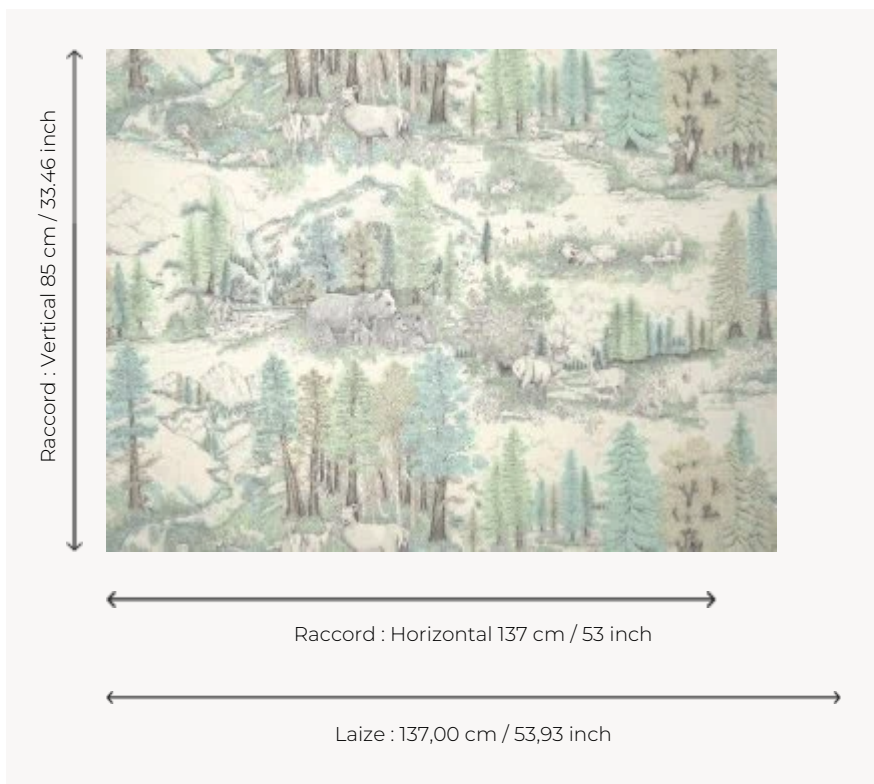

FP949002 CARIBOU

Caribous, bears and marmots are represented in this grandiose scene of forests and mountains, made by hand. This wallpaper is available in black or colored version. The touches of color bring a contemporary dimension to this charcoal drawing. Printed on a wide width matte non-woven backing.

FP949002 - Sapin

Pierre Frey

TYPE	Wide width printed wallpapers
SALES UNIT	Available per meter/yard
BACKING	NON WOVEN
COMPOSITION	-
WIDTH	137 cm / 53,93 inch
REPEAT	H: 137 cm - 53,00 inch V: 85 cm - 33,46 inch Half drop repeat
WEIGHT	147 gr / m ²
CARE	
TRIMMING	Pretrimmed
HANGING/REMOVING	Paste the wall Wet removable
CERTIFICATIONS	EUROCLASS B-s1,d0 ASTM E84 Class A
NOTES	Flame retardant backing
INFORMATION	Use the trim & join marks during installation. Double-cut installation.