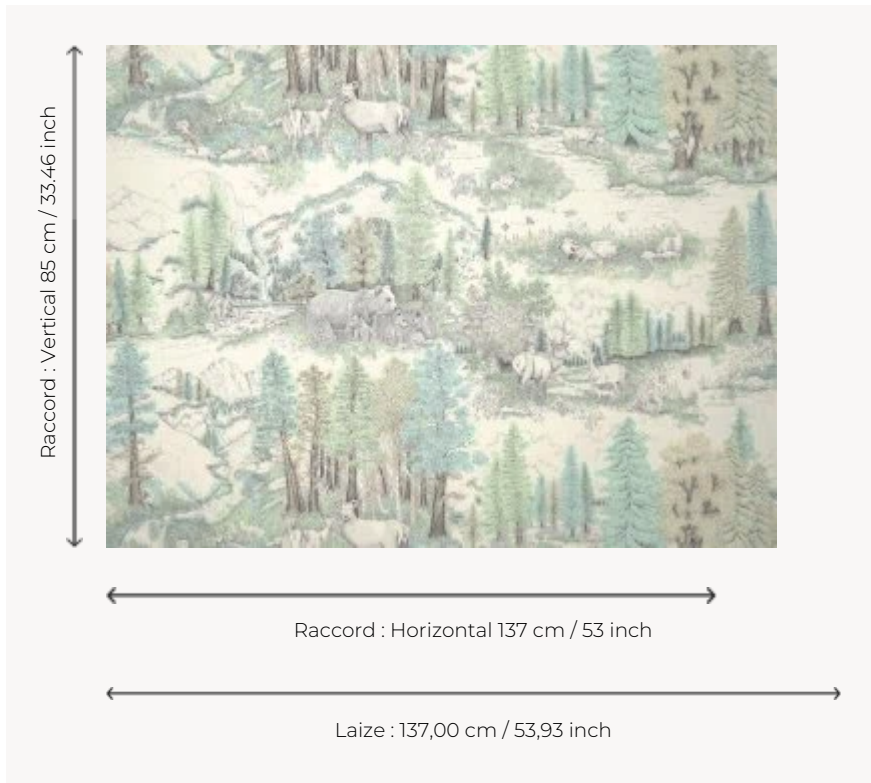

## FP949002 CARIBOU

Caribous, bears and marmots are represented in this grandiose scene of forests and mountains, made by hand. This wallpaper is available in black or colored version. The touches of color bring a contemporary dimension to this charcoal drawing. Printed on a wide width matte non-woven backing.

### Pierre Frey

<b>TYPE</b>	Wide width printed wallpapers
<b>SALES UNIT</b>	Available per meter/yard
<b>BACKING</b>	NON WOVEN
<b>COMPOSITION</b>	-
<b>WIDTH</b>	137 cm / 53,93 inch
<b>REPEAT</b>	H: 137 cm - 53,00 inch V: 85 cm - 33,46 inch Half drop repeat
<b>WEIGHT</b>	147 gr / m <sup>2</sup>
<b>CARE</b>	
<b>TRIMMING</b>	Pretrimmed
<b>HANGING/REMOVING</b>	Paste the wall Wet removable
<b>CERTIFICATIONS</b>	EUROCLASS B-s1,d0 ASTM E84 Class A
<b>NOTES</b>	Flame retardant backing
<b>INFORMATION</b>	Use the trim & join marks during installation. Double-cut installation.