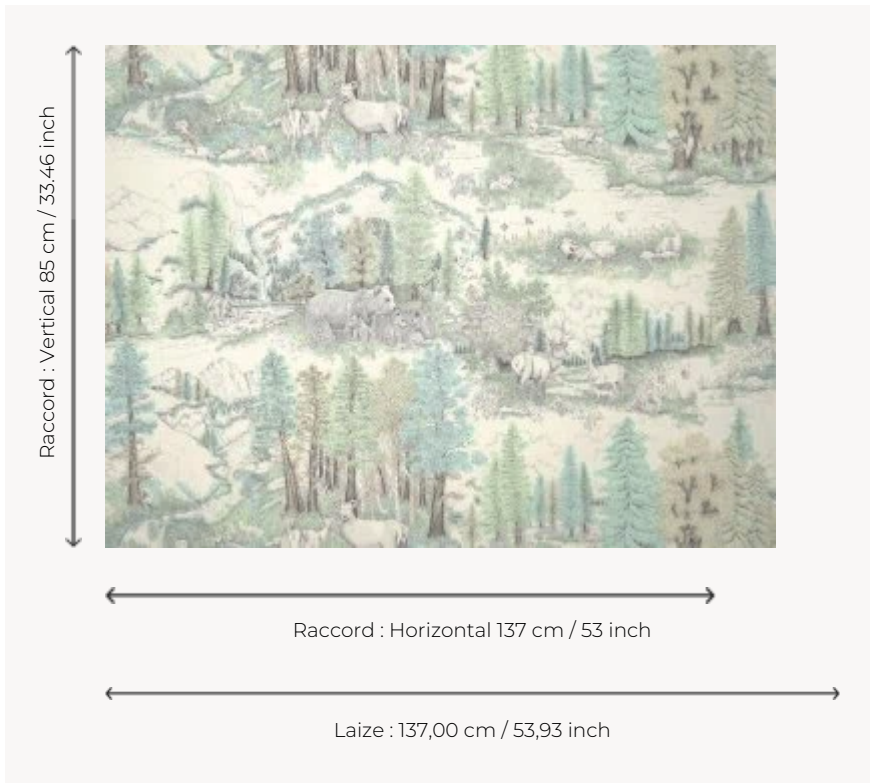

FP949002 CARIBOU

Caribous, bears and marmots are represented in this grandiose scene of forests and mountains, made by hand. This wallpaper is available in black or colored version. The touches of color bring a contemporary dimension to this charcoal drawing. Printed on a wide width matte non-woven backing.

FP949002 - Sapin

Pierre Frey

TYPE	Wide width printed wallpapers
SALES UNIT	Available per meter/yard
BACKING	NON WOVEN
COMPOSITION	-
WIDTH	137 cm / 53,93 inch
REPEAT	H: 137 cm - 53,00 inch V: 85 cm - 33,46 inch Half drop repeat
WEIGHT	147 gr / m ²
CARE	
TRIMMING	Pretrimmed
HANGING/REMOVING	Paste the wall Wet removable
CERTIFICATIONS	EUROCLASS B-s1,d0 ASTM E84 Class A
NOTES	Flame retardant backing
INFORMATION	Use the trim & join marks during installation. Double-cut installation.