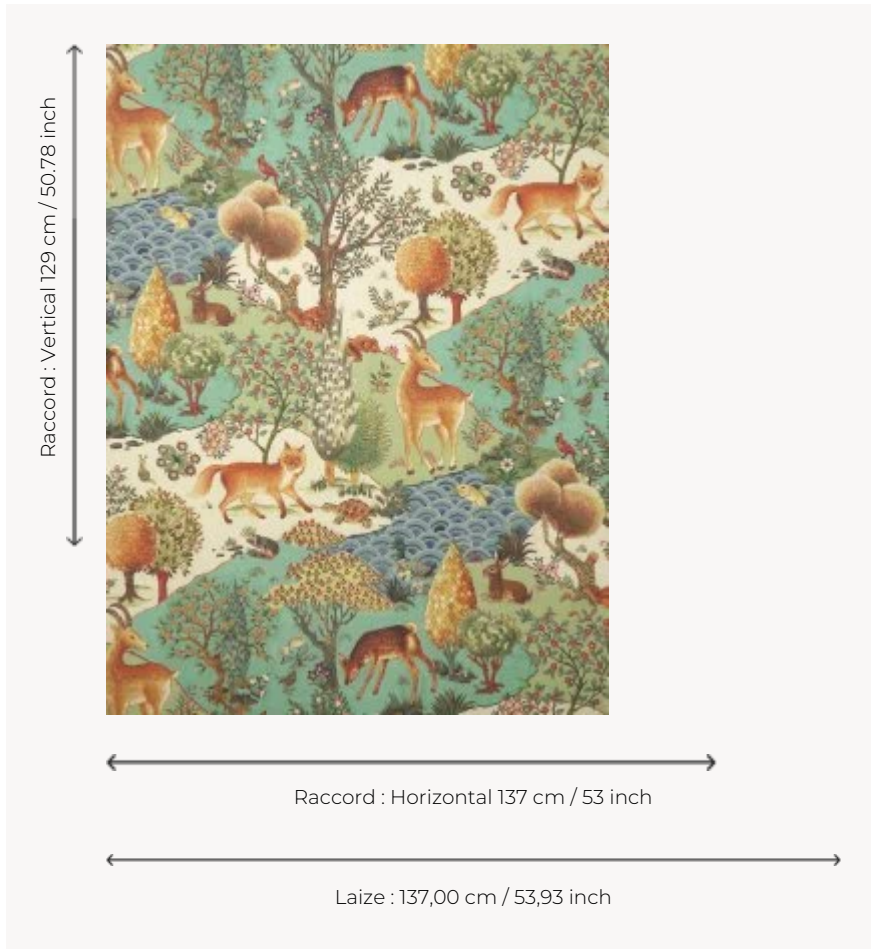

FP951001 FORET D'EDEN

Wallpaper presenting an enchanting forest where the vegetation and animals, hand painted with a care for detail, plunge us into a wonderful tale. Printed on a wide width matte non-woven backing.

FP951001 - Sous-bois

Pierre Frey

TYPE	Wide width printed wallpapers
SALES UNIT	Available per meter/yard
BACKING	NON WOVEN
COMPOSITION	-
WIDTH	137 cm / 53,93 inch
REPEAT	H: 137 cm - 53,00 inch V: 129 cm - 50,78 inch Straight repeat
WEIGHT	147 gr / m ²
CARE	
TRIMMING	Pretrimmed
HANGING/REMOVING	Paste the wall Wet removable
CERTIFICATIONS	EUROCLASS B-s1,d0 ASTM E84 Class A
NOTES	Flame retardant backing
INFORMATION	Use the trim & join marks during installation. Double-cut installation.