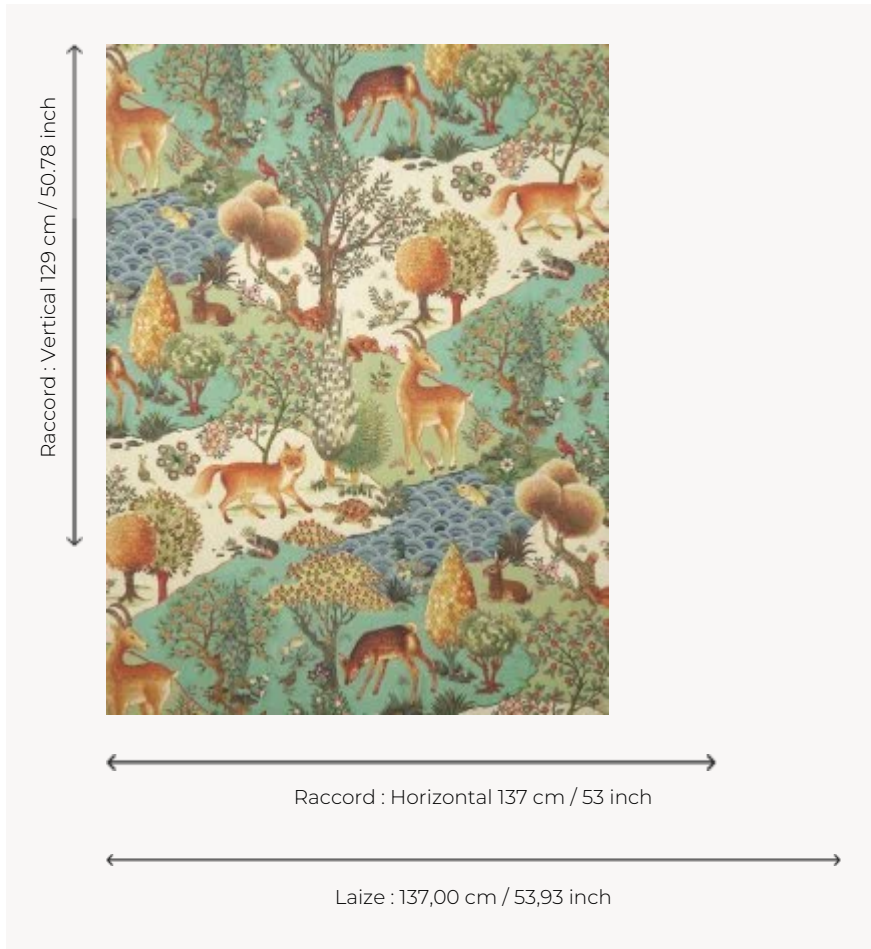

FP951001 FORET D'EDEN

Wallpaper presenting an enchanting forest where the vegetation and animals, hand painted with a care for detail, plunge us into a wonderful tale. Printed on a wide width matte non-woven backing.

FP951001 - Sous-bois

Pierre Frey

TYPE	Wide width printed wallpapers
SALES UNIT	Available per meter/yard
BACKING	NON WOVEN
COMPOSITION	-
WIDTH	137 cm / 53,93 inch
REPEAT	H: 137 cm - 53,00 inch V: 129 cm - 50,78 inch Straight repeat
WEIGHT	147 gr / m ²
CARE	
TRIMMING	Pretrimmed
HANGING/REMOVING	Paste the wall Wet removable
CERTIFICATIONS	EUROCLASS B-s1,d0 ASTM E84 Class A
NOTES	Flame retardant backing
INFORMATION	Use the trim & join marks during installation. Double-cut installation.