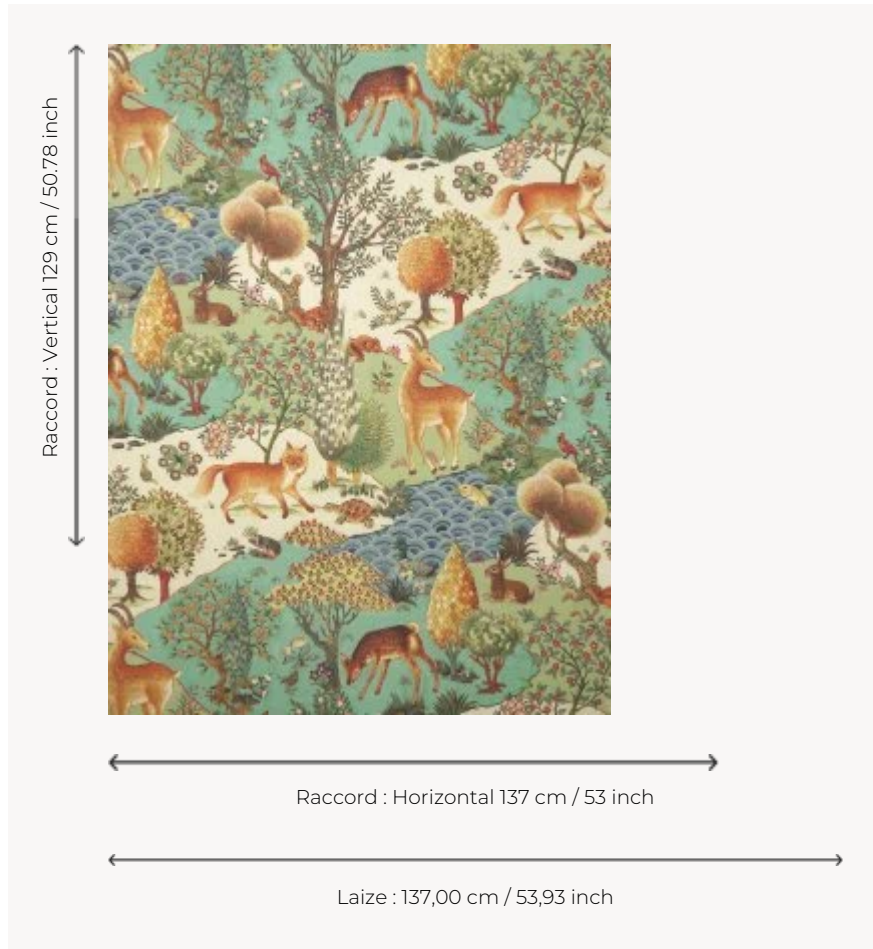

FP951001 FORET D'EDEN

Wallpaper presenting an enchanting forest where the vegetation and animals, hand painted with a care for detail, plunge us into a wonderful tale. Printed on a wide width matte non-woven backing.

FP951001 - Sous-bois

Pierre Frey

TYPE	Wide width printed wallpapers
SALES UNIT	Available per meter/yard
BACKING	NON WOVEN
COMPOSITION	-
WIDTH	137 cm / 53,93 inch
REPEAT	H: 137 cm - 53,00 inch V: 129 cm - 50,78 inch Straight repeat
WEIGHT	147 gr / m ²
CARE	
TRIMMING	Pretrimmed
HANGING/REMOVING	Paste the wall Wet removable
CERTIFICATIONS	EUROCLASS B-s1,d0 ASTM E84 Class A
NOTES	Flame retardant backing
INFORMATION	Use the trim & join marks during installation. Double-cut installation.