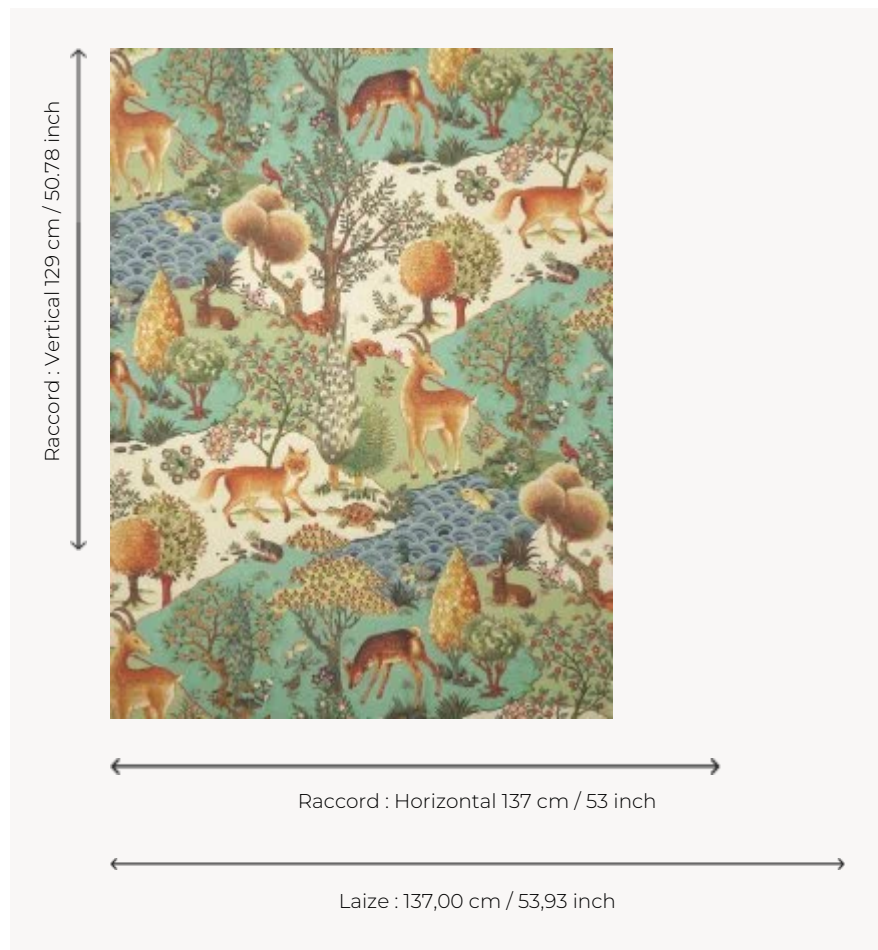

FP951001 FORET D'EDEN

Wallpaper presenting an enchanting forest where the vegetation and animals, hand painted with a care for detail, plunge us into a wonderful tale. Printed on a wide width matte non-woven backing.

FP951001 - Sous-bois

Pierre Frey

TYPE	Wide width printed wallpapers
SALES UNIT	Available per meter/yard
BACKING	NON WOVEN
COMPOSITION	-
WIDTH	137 cm / 53,93 inch
REPEAT	H: 137 cm - 53,00 inch V: 129 cm - 50,78 inch Straight repeat
WEIGHT	147 gr / m ²
CARE	
TRIMMING	Pretrimmed
HANGING/REMOVING	Paste the wall Wet removable
CERTIFICATIONS	EUROCLASS B-s1,d0 ASTM E84 Class A
NOTES	Flame retardant backing
INFORMATION	Use the trim & join marks during installation. Double-cut installation.

2 Colors

FP951001
Sous-bois

FP951002
Nocturne