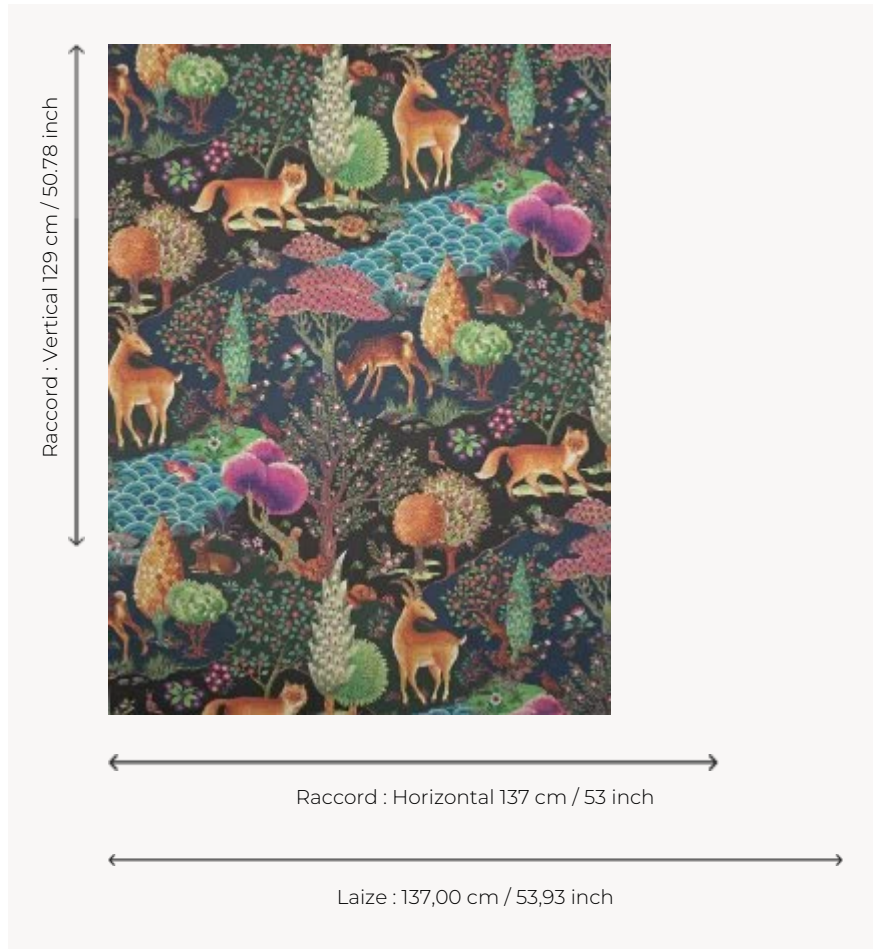

## FP951002 FORET D'EDEN

Wallpaper presenting an enchanting forest where the vegetation and animals, hand painted with a care for detail, plunge us into a wonderful tale. Printed on a wide width matte non-woven backing.

### Pierre Frey

<b>TYPE</b>	Wide width printed wallpapers
<b>SALES UNIT</b>	Available per meter/yard
<b>BACKING</b>	NON WOVEN
<b>COMPOSITION</b>	-
<b>WIDTH</b>	137 cm / 53,93 inch
<b>REPEAT</b>	H: 137 cm - 53,00 inch V: 129 cm - 50,78 inch Straight repeat
<b>WEIGHT</b>	147 gr / m <sup>2</sup>
<b>CARE</b>	
<b>TRIMMING</b>	Pretrimmed
<b>HANGING/REMOVING</b>	Paste the wall Wet removable
<b>CERTIFICATIONS</b>	EUROCLASS B-s1,d0 ASTM E84 Class A
<b>NOTES</b>	Flame retardant backing
<b>INFORMATION</b>	Use the trim & join marks during installation. Double-cut installation.