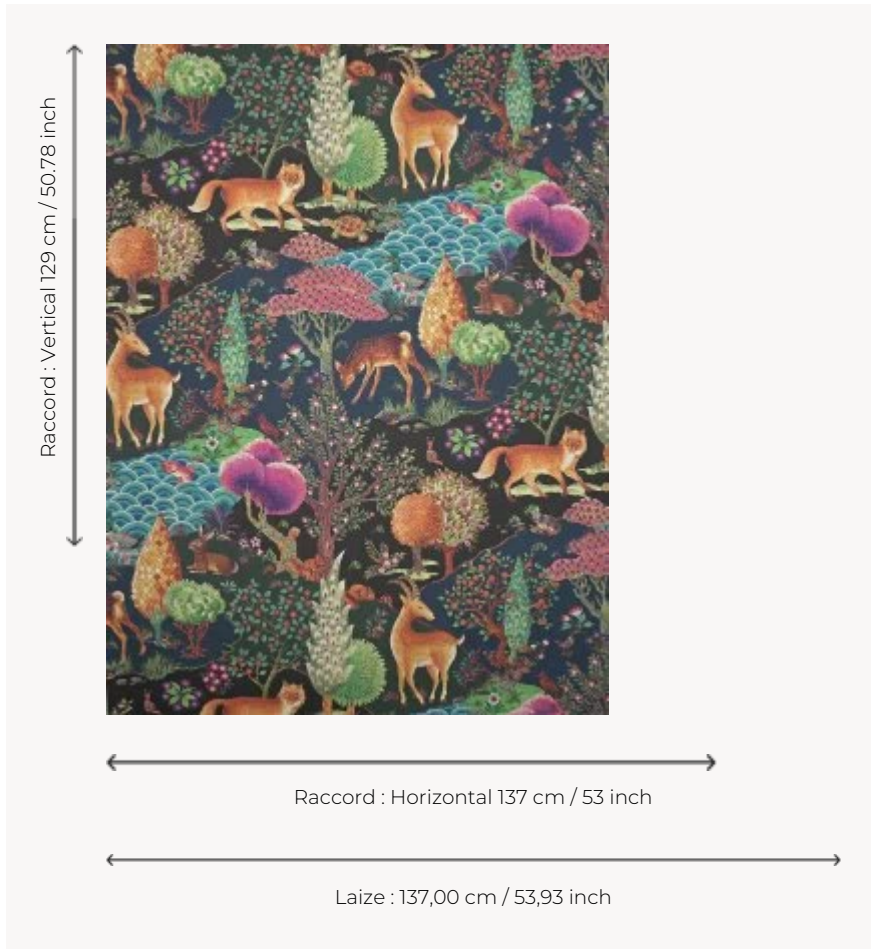

FP951002 FORET D'EDEN

Wallpaper presenting an enchanting forest where the vegetation and animals, hand painted with a care for detail, plunge us into a wonderful tale. Printed on a wide width matte non-woven backing.

FP951002 - Nocturne

Pierre Frey

TYPE	Wide width printed wallpapers
SALES UNIT	Available per meter/yard
BACKING	NON WOVEN
COMPOSITION	-
WIDTH	137 cm / 53,93 inch
REPEAT	H: 137 cm - 53,00 inch V: 129 cm - 50,78 inch Straight repeat
WEIGHT	147 gr / m ²
CARE	
TRIMMING	Pretrimmed
HANGING/REMOVING	Paste the wall Wet removable
CERTIFICATIONS	EUROCLASS B-s1,d0 ASTM E84 Class A
NOTES	Flame retardant backing
INFORMATION	Use the trim & join marks during installation. Double-cut installation.

2 Colors

FP951001
Sous-bois

FP951002
Nocturne