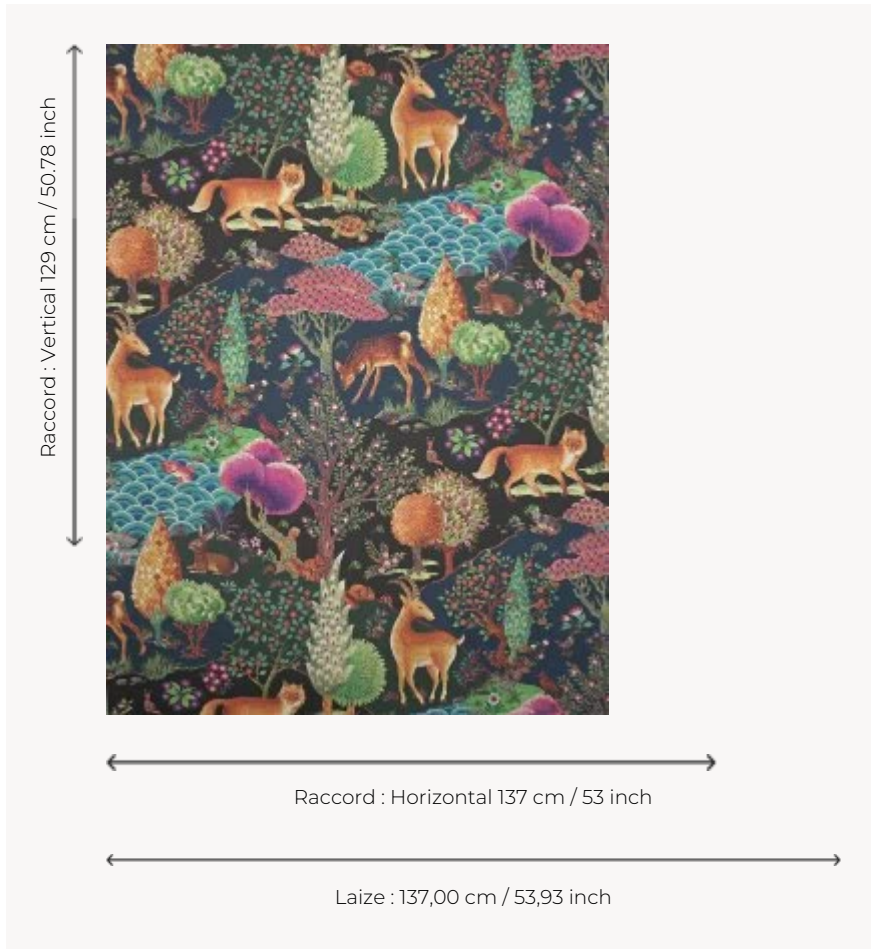

FP951002 FORET D'EDEN

Wallpaper presenting an enchanting forest where the vegetation and animals, hand painted with a care for detail, plunge us into a wonderful tale. Printed on a wide width matte non-woven backing.

FP951002 - Nocturne

Pierre Frey

TYPE	Wide width printed wallpapers
SALES UNIT	Available per meter/yard
BACKING	NON WOVEN
COMPOSITION	-
WIDTH	137 cm / 53,93 inch
REPEAT	H: 137 cm - 53,00 inch V: 129 cm - 50,78 inch Straight repeat
WEIGHT	147 gr / m ²
CARE	
TRIMMING	Pretrimmed
HANGING/REMOVING	Paste the wall Wet removable
CERTIFICATIONS	EUROCLASS B-s1,d0 ASTM E84 Class A
NOTES	Flame retardant backing
INFORMATION	Use the trim & join marks during installation. Double-cut installation.

2 Colors

FP951001
Sous-bois

FP951002
Nocturne