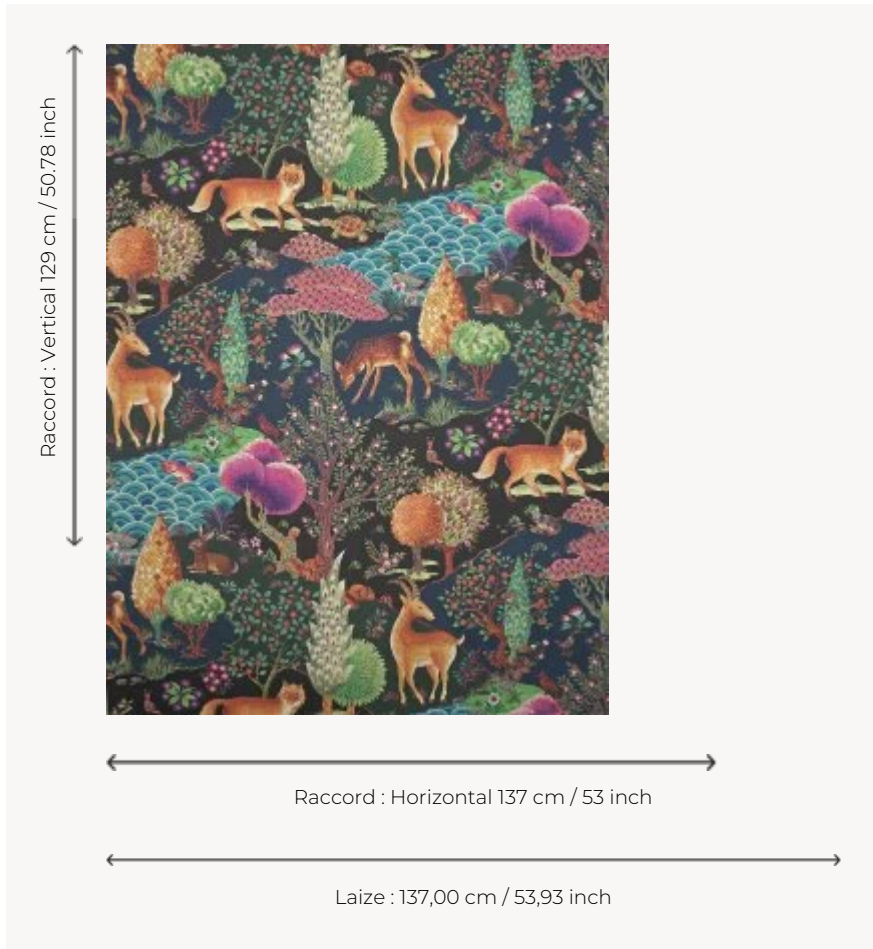

FP951002 FORET D'EDEN

Wallpaper presenting an enchanting forest where the vegetation and animals, hand painted with a care for detail, plunge us into a wonderful tale. Printed on a wide width matte non-woven backing.

FP951002 - Nocturne

Pierre Frey

TYPE	Wide width printed wallpapers
SALES UNIT	Available per meter/yard
BACKING	NON WOVEN
COMPOSITION	-
WIDTH	137 cm / 53,93 inch
REPEAT	H: 137 cm - 53,00 inch V: 129 cm - 50,78 inch Straight repeat
WEIGHT	147 gr / m ²
CARE	
TRIMMING	Pretrimmed
HANGING/REMOVING	Paste the wall Wet removable
CERTIFICATIONS	EUROCLASS B-s1,d0 ASTM E84 Class A
NOTES	Flame retardant backing
INFORMATION	Use the trim & join marks during installation. Double-cut installation.

2 Colors

FP951001
Sous-bois

FP951002
Nocturne