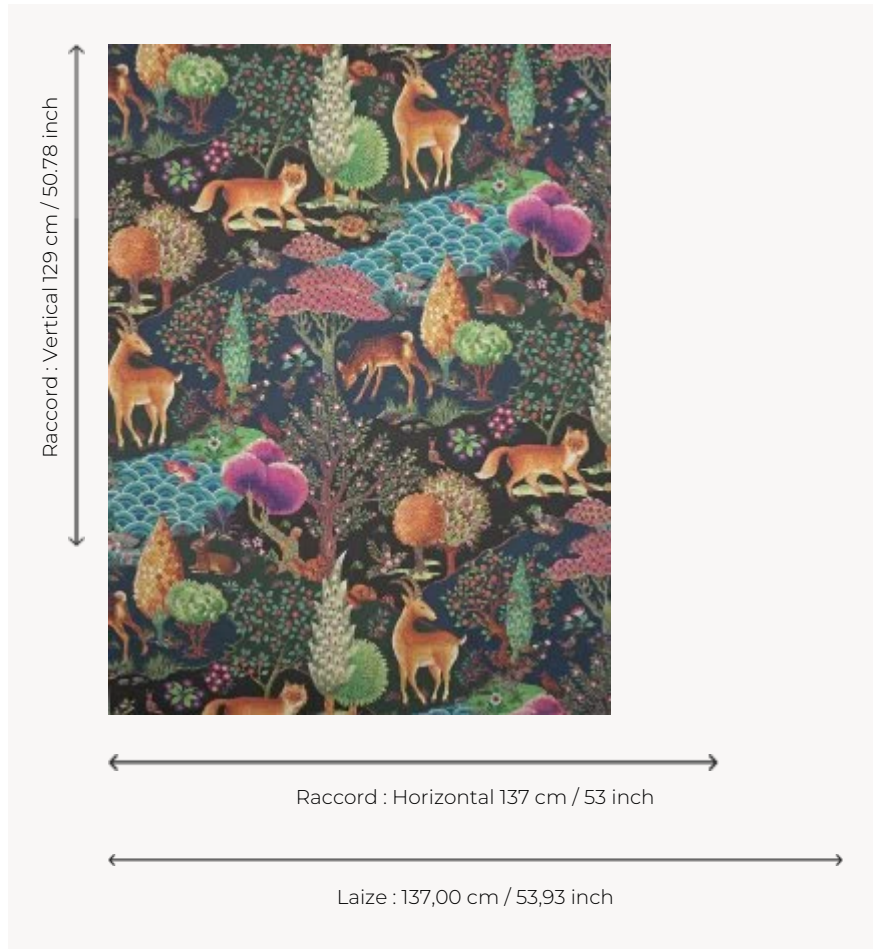

FP951002 FORET D'EDEN

Wallpaper presenting an enchanting forest where the vegetation and animals, hand painted with a care for detail, plunge us into a wonderful tale. Printed on a wide width matte non-woven backing.

FP951002 - Nocturne

Pierre Frey

TYPE	Wide width printed wallpapers
SALES UNIT	Available per meter/yard
BACKING	NON WOVEN
COMPOSITION	-
WIDTH	137 cm / 53,93 inch
REPEAT	H: 137 cm - 53,00 inch V: 129 cm - 50,78 inch Straight repeat
WEIGHT	147 gr / m ²
CARE	
TRIMMING	Pretrimmed
HANGING/REMOVING	Paste the wall Wet removable
CERTIFICATIONS	EUROCLASS B-s1,d0 ASTM E84 Class A
NOTES	Flame retardant backing
INFORMATION	Use the trim & join marks during installation. Double-cut installation.