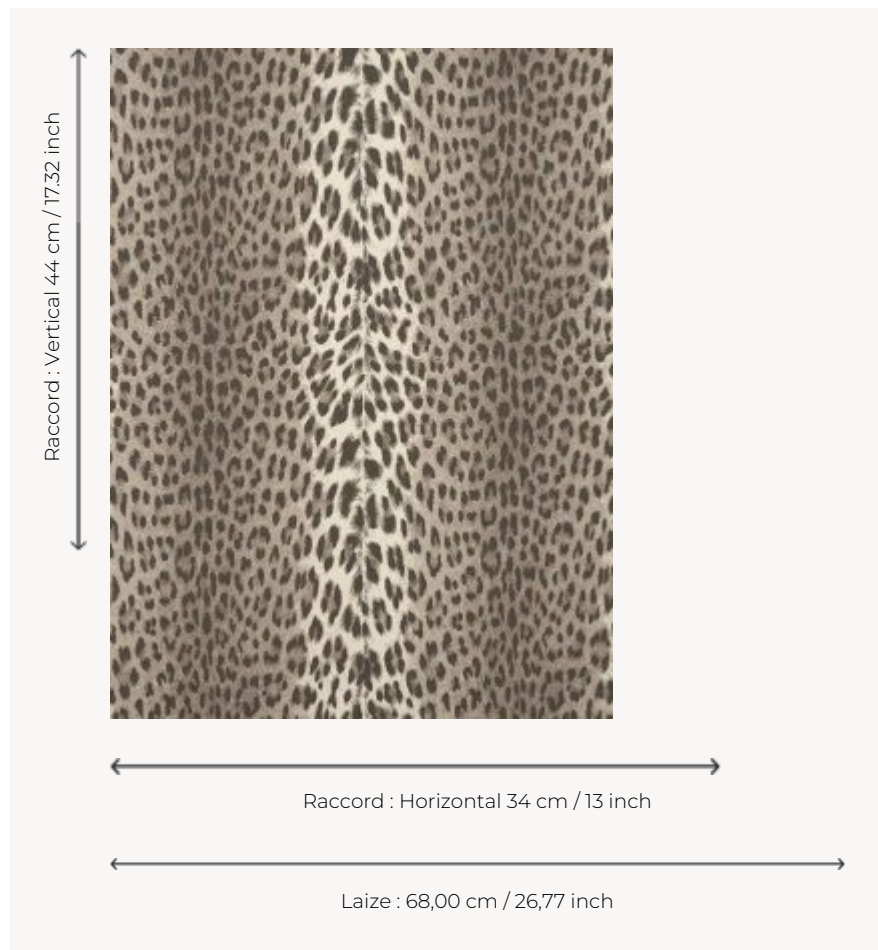

FP953001 PANTHERA

Vinyl reedition of the emblematic and timeless pattern " PANTHERE DE SOMALIE " of Maison Pierre Frey. Vinyl wallpaper on a non-woven backing.

FP953001 - Sable

Pierre Frey

TYPE	Small width printed wallpapers - Vinyls
SALES UNIT	Available per roll of 10,05 mts
BACKING	PAPER
COMPOSITION	100 % Vinyl
WIDTH	68 cm / 26,77 inch
REPEAT	H: 34 cm - 13,00 inch V: 44 cm - 17,32 inch Straight repeat
WEIGHT	320 gr / m ²
CARE	
TRIMMING	Trimmed
HANGING/REMOVING	Paste the paper Strippable
CERTIFICATIONS	EUROCLASS B-s1,d0 ASTM E84 Class A
NOTES	Flame retardant backing Extra washable Stain and impact resistant

4 Colors

FP953001
Sable

FP953002
Sauvage

FP953003
Glacier

FP953004
Mousse