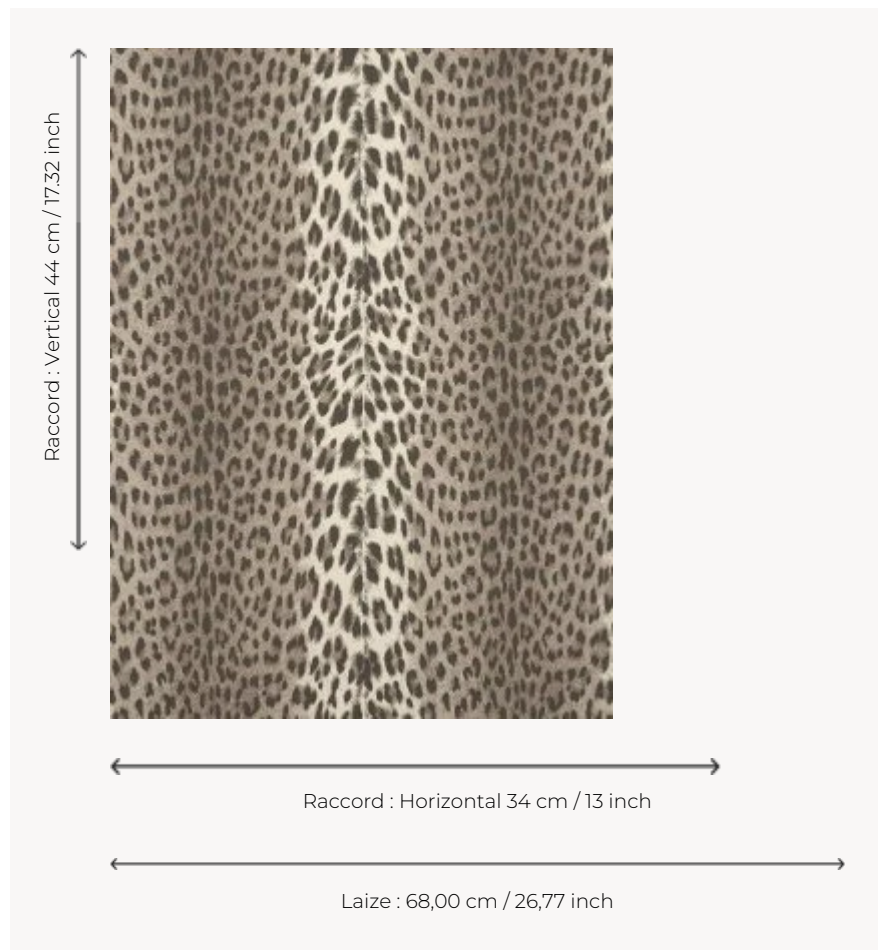

# FP953001 PANTHERA

Vinyl reedition of the emblematic and timeless pattern " PANTHERE DE SOMALIE " of Maison Pierre Frey. Vinyl wallpaper on a non-woven backing.

## Pierre Frey

<b>TYPE</b>	Small width printed wallpapers - Vinyls
<b>SALES UNIT</b>	Available per roll of 10,05 mts
<b>BACKING</b>	PAPER
<b>COMPOSITION</b>	100 % Vinyl
<b>WIDTH</b>	68 cm / 26,77 inch
<b>REPEAT</b>	H: 34 cm - 13,00 inch V: 44 cm - 17,32 inch Straight repeat
<b>WEIGHT</b>	320 gr / m <sup>2</sup>
<b>CARE</b>	
<b>TRIMMING</b>	Trimmed
<b>HANGING/REMOVING</b>	Paste the paper Strippable
<b>CERTIFICATIONS</b>	EUROCLASS B-s1,d0 ASTM E84 Class A
<b>NOTES</b>	Flame retardant backing Extra washable Stain and impact resistant