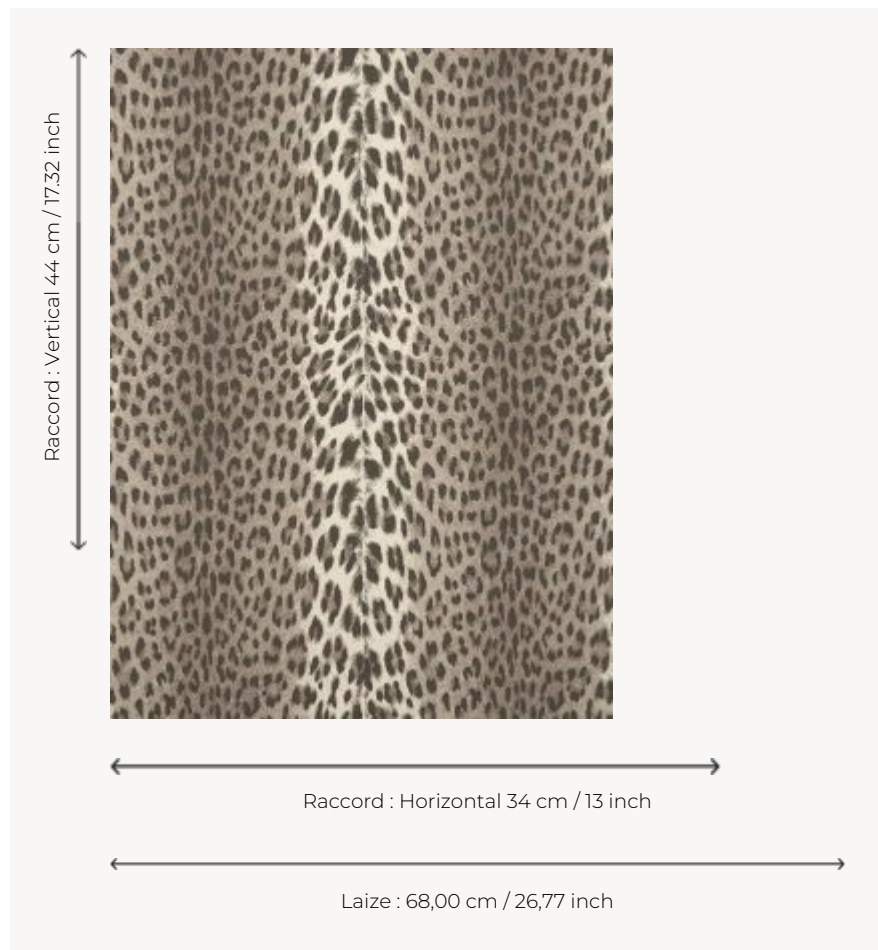

FP953001 PANTHERA

Vinyl reedition of the emblematic and timeless pattern " PANTHERE DE SOMALIE " of Maison Pierre Frey. Vinyl wallpaper on a non-woven backing.

FP953001 - Sable

Pierre Frey

TYPE	Small width printed wallpapers - Vinyls
SALES UNIT	Available per roll of 10,05 mts
BACKING	PAPER
COMPOSITION	100 % Vinyl
WIDTH	68 cm / 26,77 inch
REPEAT	H: 34 cm - 13,00 inch V: 44 cm - 17,32 inch Straight repeat
WEIGHT	320 gr / m ²
CARE	
TRIMMING	Trimmed
HANGING/REMOVING	Paste the paper Strippable
CERTIFICATIONS	EUROCLASS B-s1,d0 ASTM E84 Class A
NOTES	Flame retardant backing Extra washable Stain and impact resistant

4 Colors

FP953001
Sable

FP953002
Sauvage

FP953003
Glacier

FP953004
Mousse