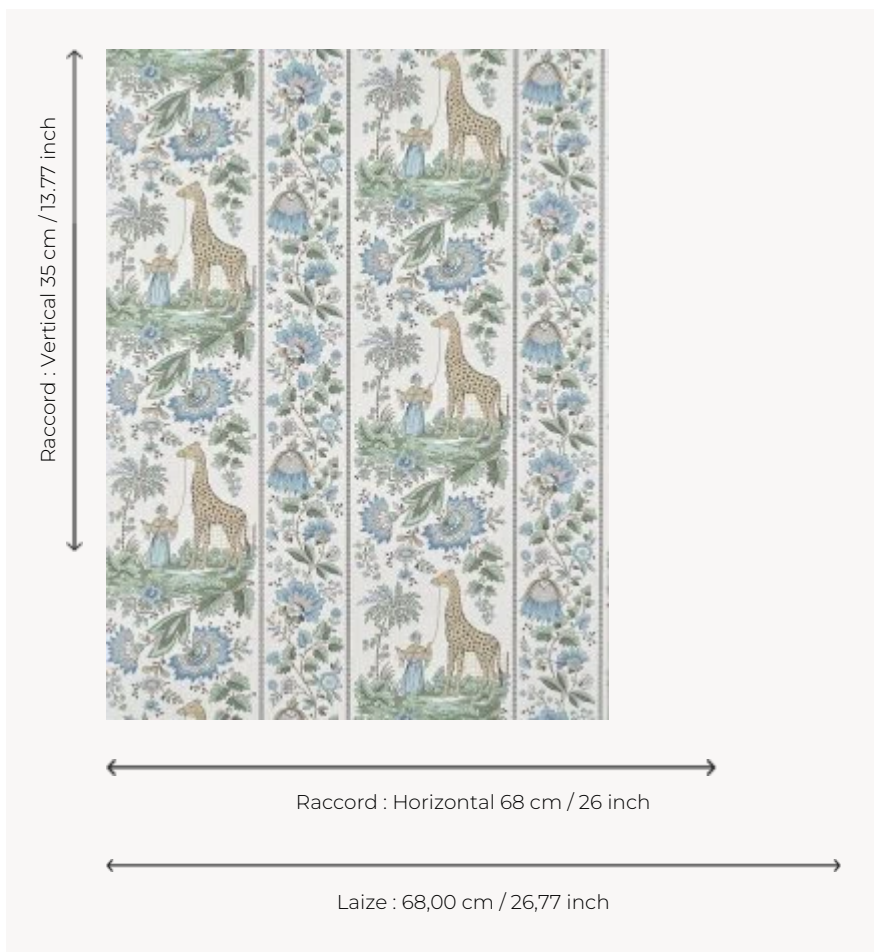

FP954001 ISMAELIA

ISMAELIA reproduces a canvas printed around 1830, entitled "La girafe", kept at the Musée de l'impression sur Etoffes in Mulhouse. The animal intended for Charles X, unloaded in Marseille in 1826, crossed France to reach the menagerie of plants in Paris. This extraordinary event gave birth to the "giraffomania" in the decorative arts.

FP954001 - Bleu aqua

Pierre Frey

TYPE	Small width printed wallpapers
SALES UNIT	Available per roll of 10,05 mts
BACKING	NON WOVEN
COMPOSITION	-
WIDTH	68 cm / 26,77 inch
REPEAT	H: 68 cm - 26,00 inch V: 35 cm - 13,77 inch Straight repeat
WEIGHT	155 gr / m ²
CARE	
TRIMMING	Trimmed
HANGING/REMOVING	Paste the wall Strippable
CERTIFICATIONS	EUROCLASS B-s1,d0 ASTM E84 Class A
NOTES	Good lightfastness Flame retardant backing Traditional printing technique