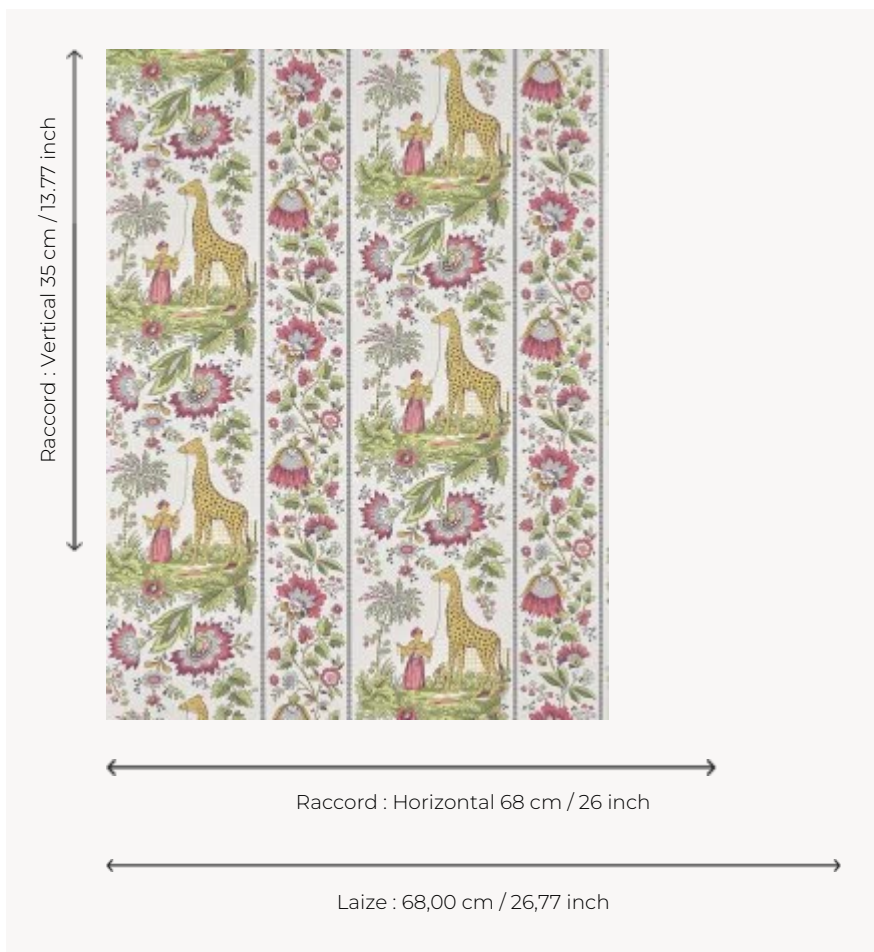

FP954002 ISMAELIA

ISMAELIA reproduces a canvas printed around 1830, entitled "La girafe", kept at the Musée de l'impression sur Etoffes in Mulhouse. The animal intended for Charles X, unloaded in Marseille in 1826, crossed France to reach the menagerie of plants in Paris. This extraordinary event gave birth to the "giraffomania" in the decorative arts.

FP954002 - Fuchsia anis

Pierre Frey

TYPE	Small width printed wallpapers
SALES UNIT	Available per roll of 10,05 mts
BACKING	NON WOVEN
COMPOSITION	-
WIDTH	68 cm / 26,77 inch
REPEAT	H: 68 cm - 26,00 inch V: 35 cm - 13,77 inch Straight repeat
WEIGHT	155 gr / m ²
CARE	
TRIMMING	Trimmed
HANGING/REMOVING	Paste the wall Strippable
CERTIFICATIONS	EUROCLASS B-s1,d0 ASTM E84 Class A
NOTES	Good lightfastness Flame retardant backing Traditional printing technique