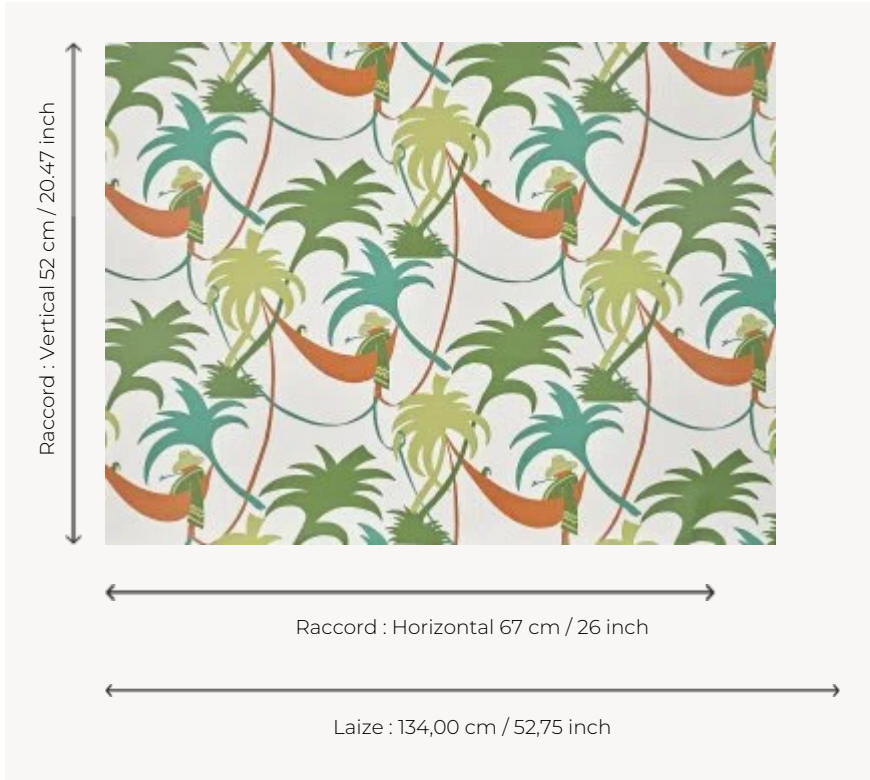

FP955002 LA SIESTE

Drawing from the archives of the Maison Pierre Frey dating from the 1930s illustrating the peaceful moment of the siesta under the coconut trees in the south of France. Printed on a wide width matte non-woven backing.

FP955002 - Tropical

Pierre Frey

TYPE	Wide width printed wallpapers
SALES UNIT	Available per meter/yard
BACKING	NON WOVEN
COMPOSITION	-
WIDTH	134 cm / 52,75 inch
REPEAT	H: 67 cm - 26,00 inch V: 52 cm - 20,47 inch Straight repeat
WEIGHT	185 gr / m ²
CARE	
TRIMMING	Pretrimmed
HANGING/REMOVING	Paste the wall Strippable
CERTIFICATIONS	EUROCLASS B-s1,d0 ASTM E84 Class A
NOTES	Good lightfastness Flame retardant backing
INFORMATION	Use the trim & join marks during installation. Double-cut installation.