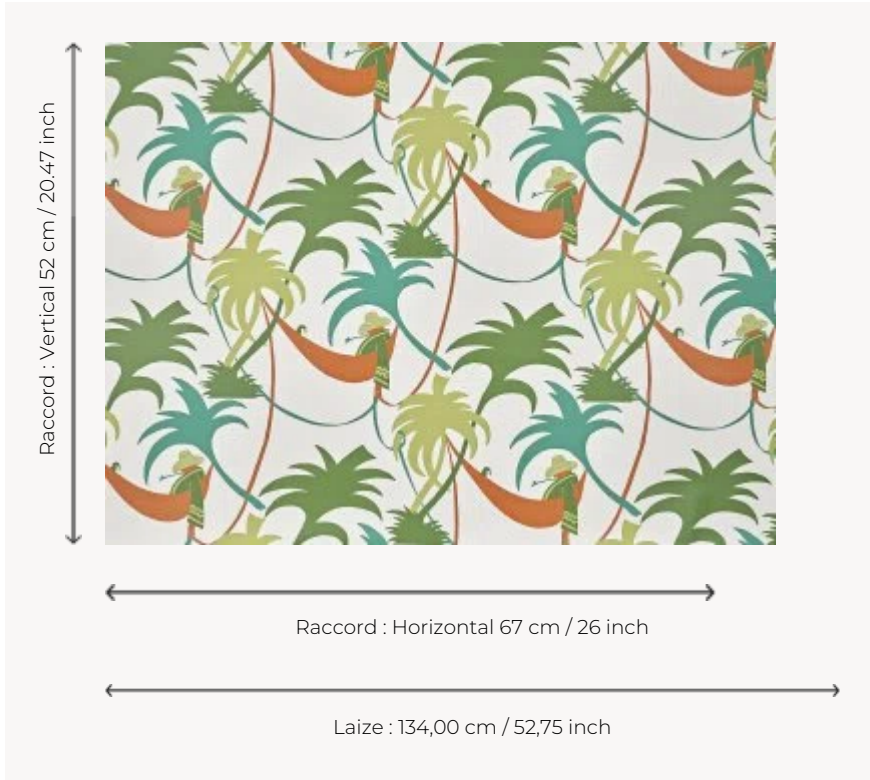

FP955002 LA SIESTE

Drawing from the archives of the Maison Pierre Frey dating from the 1930s illustrating the peaceful moment of the siesta under the coconut trees in the south of France. Printed on a wide width matte non-woven backing.

FP955002 - Tropical

Pierre Frey

TYPE	Wide width printed wallpapers
SALES UNIT	Available per meter/yard
BACKING	NON WOVEN
COMPOSITION	-
WIDTH	134 cm / 52,75 inch
REPEAT	H: 67 cm - 26,00 inch V: 52 cm - 20,47 inch Straight repeat
WEIGHT	185 gr / m²
CARE	
TRIMMING	Pretrimmed
HANGING/REMOVING	Paste the wall Strippable
CERTIFICATIONS	EUROCLASS B-s1,d0 ASTM E84 Class A
NOTES	Good lightfastness Flame retardant backing
INFORMATION	Use the trim & join marks during installation. Double-cut installation.