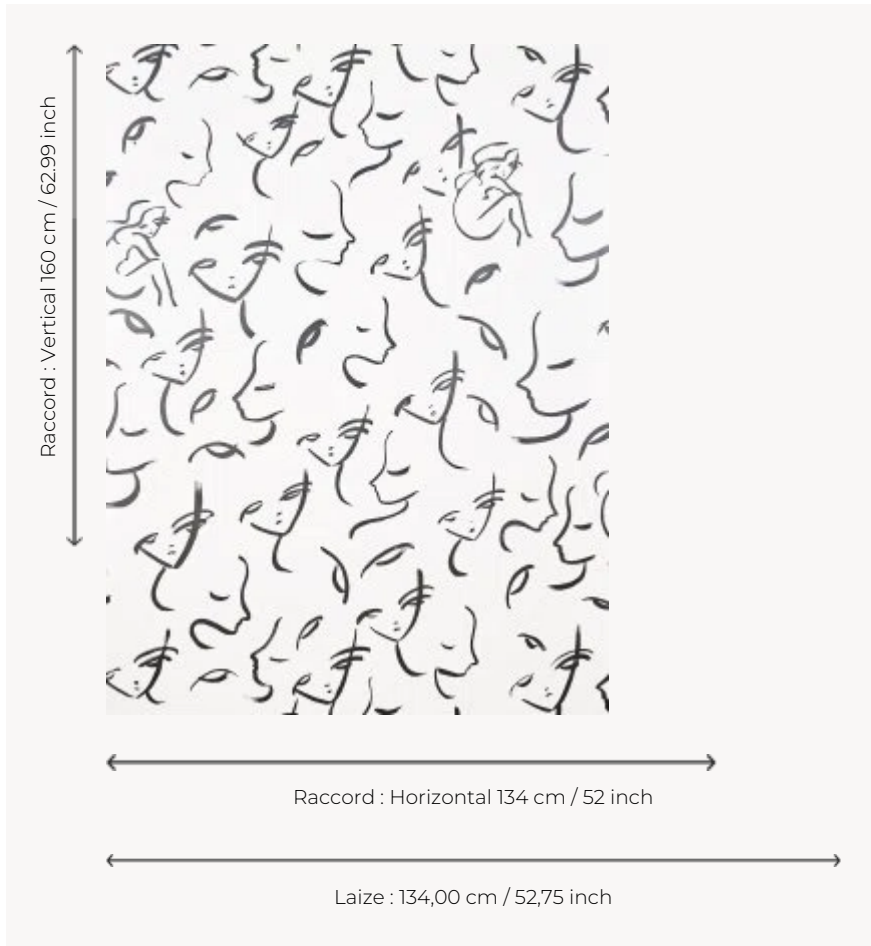

FP956001 GABRIELLE

Wallpaper reproducing a work of the contemporary artist Gabrielle Rul. Realized with ink, the design presents an assembly of silhouettes of women and faces. Printed on a wide width matte non-woven backing.

FP956001 - Noir

Pierre Frey

TYPE	Wide width printed wallpapers
SALES UNIT	Available per meter/yard
BACKING	NON WOVEN
COMPOSITION	-
WIDTH	134 cm / 52,75 inch
REPEAT	H: 134 cm - 52,00 inch V: 160 cm - 62,99 inch Half drop repeat
WEIGHT	185 gr / m ²
CARE	 
TRIMMING	Pretrimmed
HANGING/REMOVING	Paste the wall Strippable
CERTIFICATIONS	EUROCLASS B-s1,d0 ASTM E84 Class A
NOTES	Good lightfastness Flame retardant backing
INFORMATION	Use the trim & join marks during installation. Double-cut installation.

1 Colors

FP956001

Noir