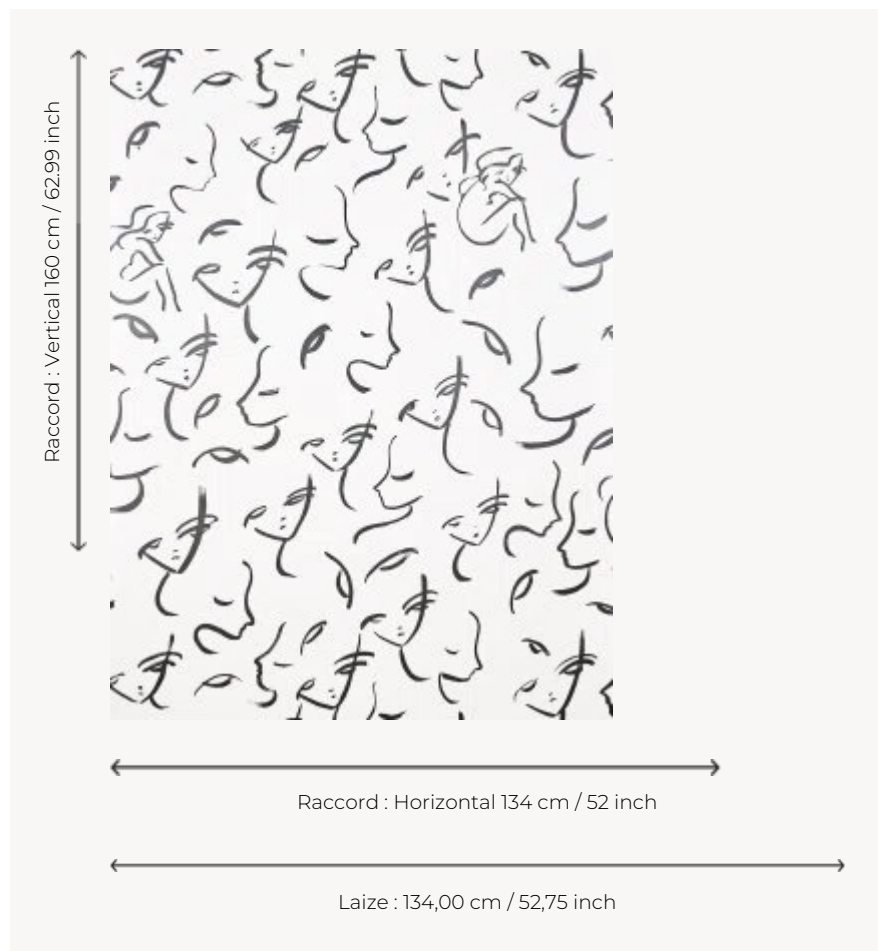

FP956001 GABRIELLE

Wallpaper reproducing a work of the contemporary artist Gabrielle Rul. Realized with ink, the design presents an assembly of silhouettes of women and faces. Printed on a wide width matte non-woven backing.

FP956001 - Noir

Pierre Frey

TYPE	Wide width printed wallpapers
SALES UNIT	Available per meter/yard
BACKING	NON WOVEN
COMPOSITION	-
WIDTH	134 cm / 52,75 inch
REPEAT	H: 134 cm - 52,00 inch V: 160 cm - 62,99 inch Half drop repeat
WEIGHT	185 gr / m ²
CARE	 
TRIMMING	Pretrimmed
HANGING/REMOVING	Paste the wall Strippable
CERTIFICATIONS	EUROCLASS B-s1,d0 ASTM E84 Class A
NOTES	Good lightfastness Flame retardant backing
INFORMATION	Use the trim & join marks during installation. Double-cut installation.

1 Colors

FP956001

Noir