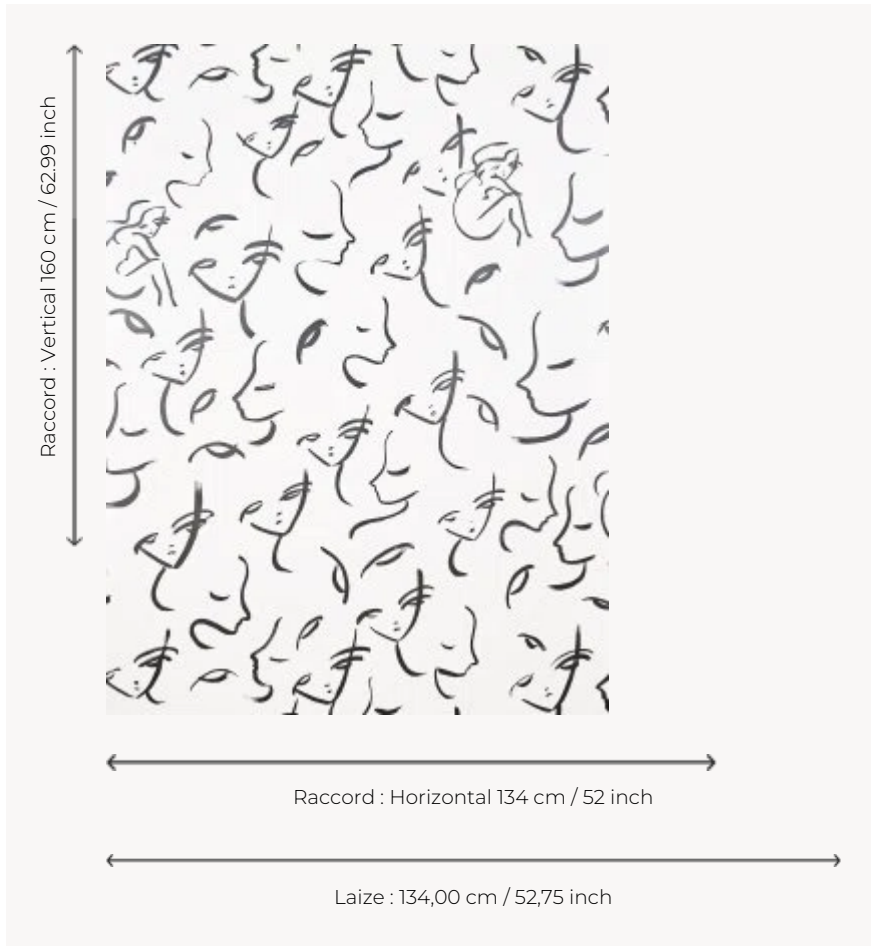

FP956001 GABRIELLE

Wallpaper reproducing a work of the contemporary artist Gabrielle Rul. Realized with ink, the design presents an assembly of silhouettes of women and faces. Printed on a wide width matte non-woven backing.

FP956001 - Noir

Pierre Frey

TYPE	Wide width printed wallpapers
SALES UNIT	Available per meter/yard
BACKING	NON WOVEN
COMPOSITION	-
WIDTH	134 cm / 52,75 inch
REPEAT	H: 134 cm - 52,00 inch V: 160 cm - 62,99 inch Half drop repeat
WEIGHT	185 gr / m ²
CARE	 
TRIMMING	Pretrimmed
HANGING/REMOVING	Paste the wall Strippable
CERTIFICATIONS	EUROCLASS B-s1,d0 ASTM E84 Class A
NOTES	Good lightfastness Flame retardant backing
INFORMATION	Use the trim & join marks during installation. Double-cut installation.

1 Colors

FP956001

Noir