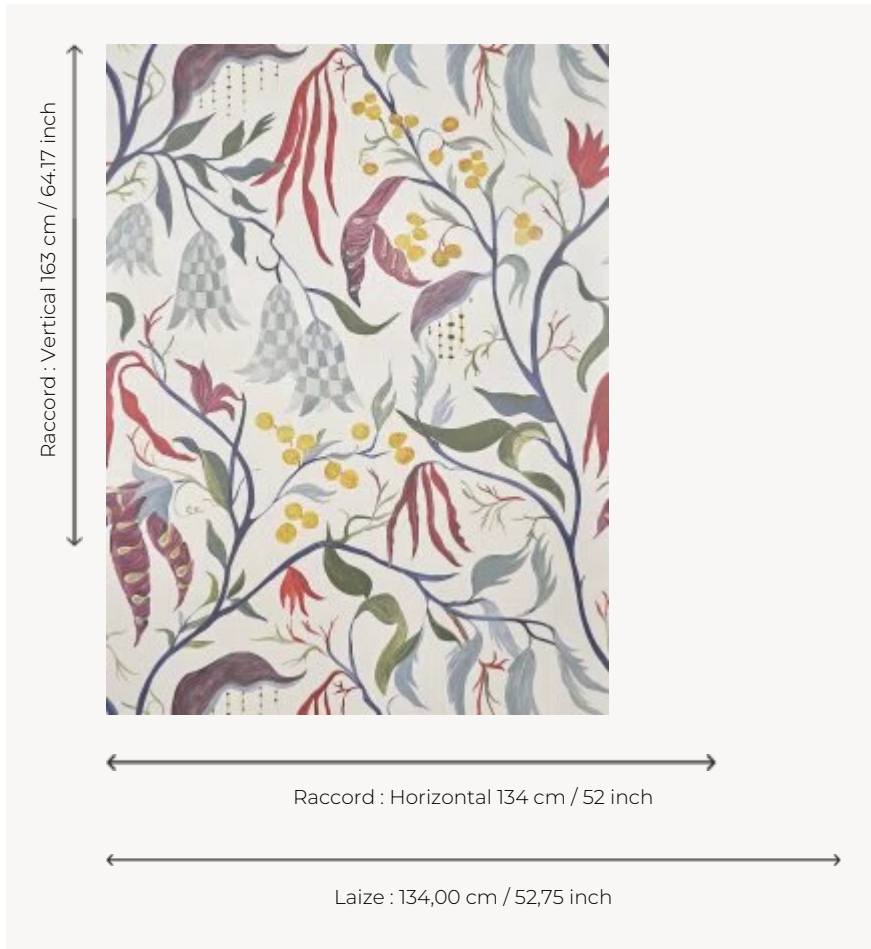

FP957001 LUCILLE

Surrealist interpretation of 18th century Indian trees with large foliage, fruits and exotic flowers.
Printed on a wide width glazed non-woven backing.

FP957001 - Creme

Pierre Frey

| | |
|-------------------------|---|
| TYPE | Wide width printed wallpapers |
| SALES UNIT | Available per meter/yard |
| BACKING | NON WOVEN |
| COMPOSITION | - |
| WIDTH | 134 cm / 52,75 inch |
| REPEAT | H: 134 cm - 52,00 inch V: 163 cm - 64,17 inch Straight repeat |
| WEIGHT | 185 gr / m ² |
| CARE |  |
| TRIMMING | Pretrimmed |
| HANGING/REMOVING | Paste the wall Strippable |
| CERTIFICATIONS | EUROCLASS B-s1,d0 ASTM E84 Class A |
| NOTES | Good lightfastness Flame retardant backing |
| INFORMATION | Use the trim & join marks during installation. Double-cut installation. |

3 Colors

FP957001
Creme

FP957002
Celadon

FP957003
Fusain