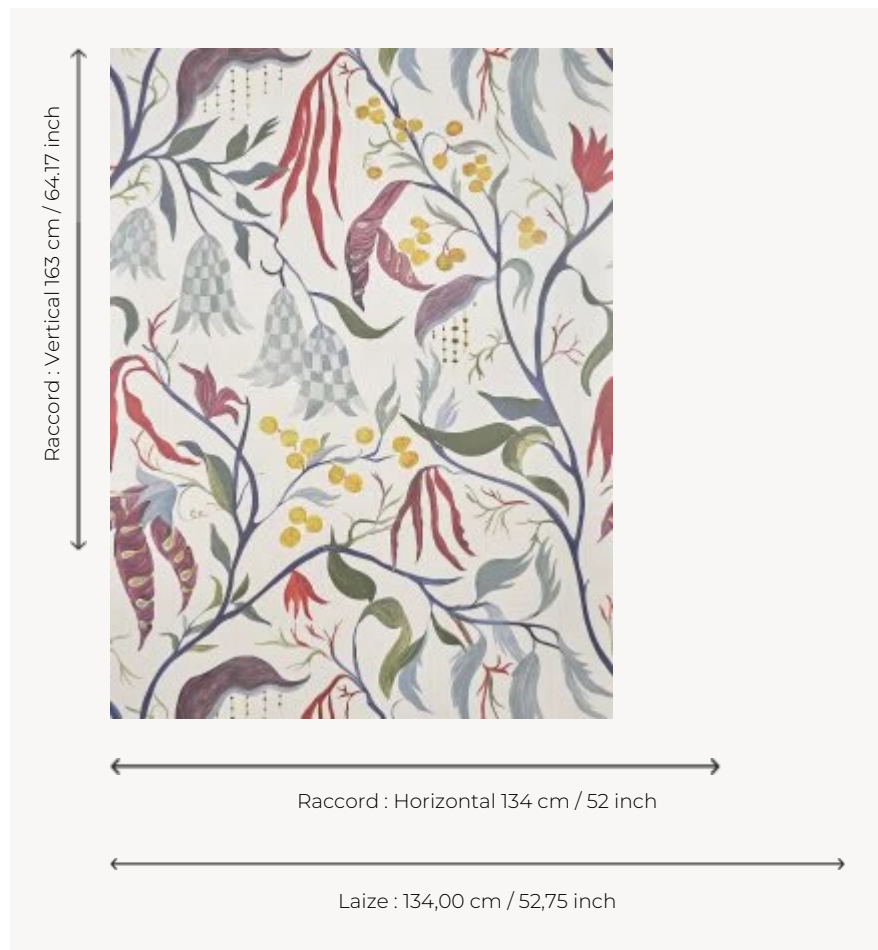

FP957001 LUCILLE

Surrealist interpretation of 18th century Indian trees with large foliage, fruits and exotic flowers.
Printed on a wide width glazed non-woven backing.

FP957001 - Creme

Pierre Frey

TYPE	Wide width printed wallpapers
SALES UNIT	Available per meter/yard
BACKING	NON WOVEN
COMPOSITION	-
WIDTH	134 cm / 52,75 inch
REPEAT	H: 134 cm - 52,00 inch V: 163 cm - 64,17 inch Straight repeat
WEIGHT	185 gr / m ²
CARE	
TRIMMING	Pretrimmed
HANGING/REMOVING	Paste the wall Strippable
CERTIFICATIONS	EUROCLASS B-s1,d0 ASTM E84 Class A
NOTES	Good lightfastness Flame retardant backing
INFORMATION	Use the trim & join marks during installation. Double-cut installation.

3 Colors

FP957001
Creme

FP957002
Celadon

FP957003
Fusain