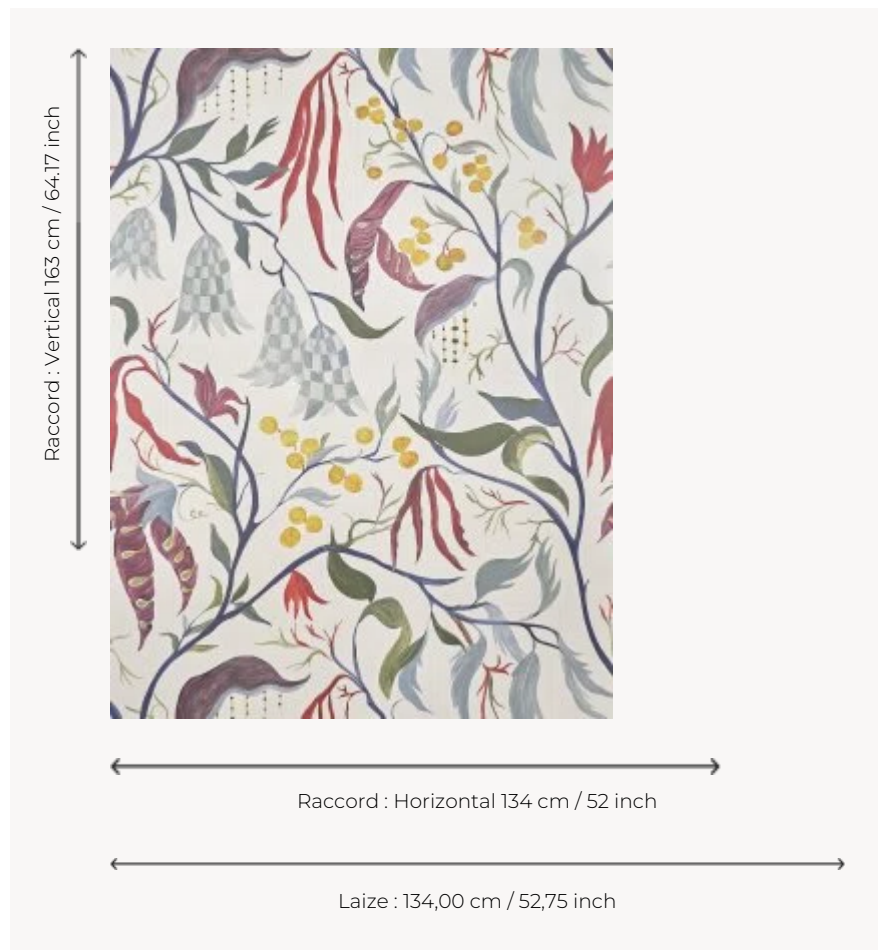

## FP957001 LUCILLE

Surrealist interpretation of 18th century Indian trees with large foliage, fruits and exotic flowers.  
Printed on a wide width glazed non-woven backing.

### FP957001 - Creme

### Pierre Frey

<b>TYPE</b>	Wide width printed wallpapers
<b>SALES UNIT</b>	Available per meter/yard
<b>BACKING</b>	NON WOVEN
<b>COMPOSITION</b>	-
<b>WIDTH</b>	134 cm / 52,75 inch
<b>REPEAT</b>	H: 134 cm - 52,00 inch V: 163 cm - 64,17 inch Straight repeat
<b>WEIGHT</b>	185 gr / m <sup>2</sup>
<b>CARE</b>	
<b>TRIMMING</b>	Pretrimmed
<b>HANGING/REMOVING</b>	Paste the wall Strippable
<b>CERTIFICATIONS</b>	EUROCLASS B-s1,d0 ASTM E84 Class A
<b>NOTES</b>	Good lightfastness Flame retardant backing
<b>INFORMATION</b>	Use the trim & join marks during installation. Double-cut installation.

## 3 Colors

FP957001  
Creme

FP957002  
Celadon

FP957003  
Fusain