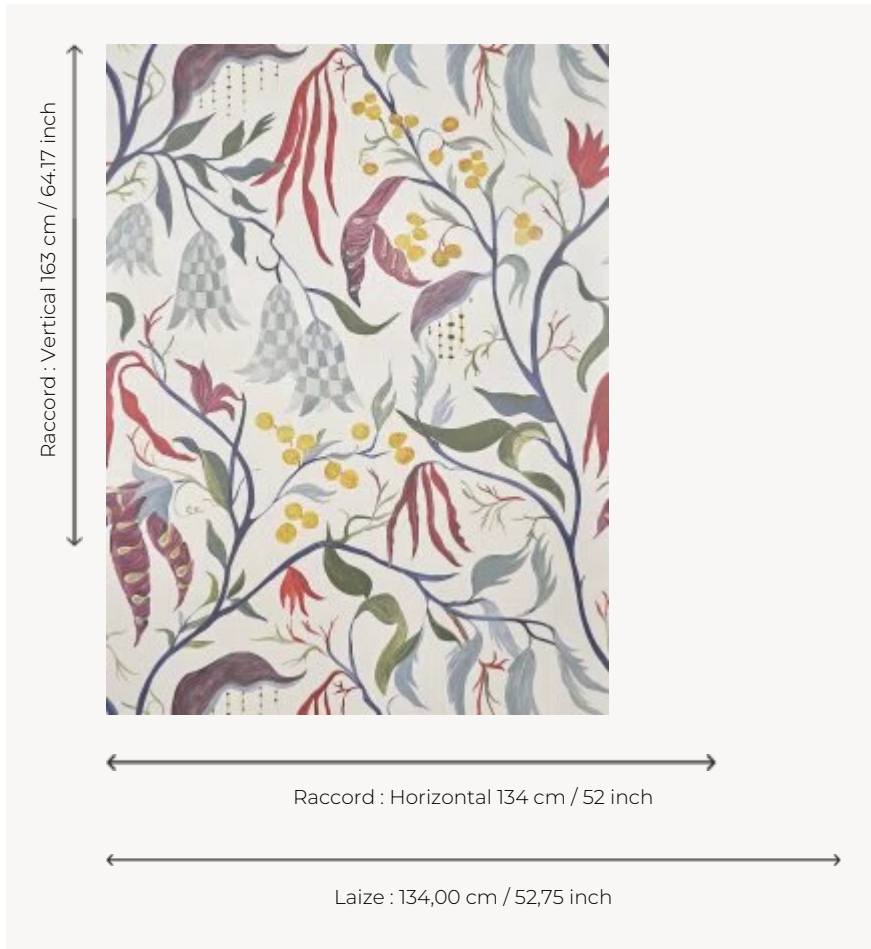

FP957001 LUCILLE

Surrealist interpretation of 18th century Indian trees with large foliage, fruits and exotic flowers.
Printed on a wide width glazed non-woven backing.

FP957001 - Creme

Pierre Frey

TYPE	Wide width printed wallpapers
SALES UNIT	Available per meter/yard
BACKING	NON WOVEN
COMPOSITION	-
WIDTH	134 cm / 52,75 inch
REPEAT	H: 134 cm - 52,00 inch V: 163 cm - 64,17 inch Straight repeat
WEIGHT	185 gr / m ²
CARE	
TRIMMING	Pretrimmed
HANGING/REMOVING	Paste the wall Strippable
CERTIFICATIONS	EUROCLASS B-s1,d0 ASTM E84 Class A
NOTES	Good lightfastness Flame retardant backing
INFORMATION	Use the trim & join marks during installation. Double-cut installation.

3 Colors

FP957001
Creme

FP957002
Celadon

FP957003
Fusain