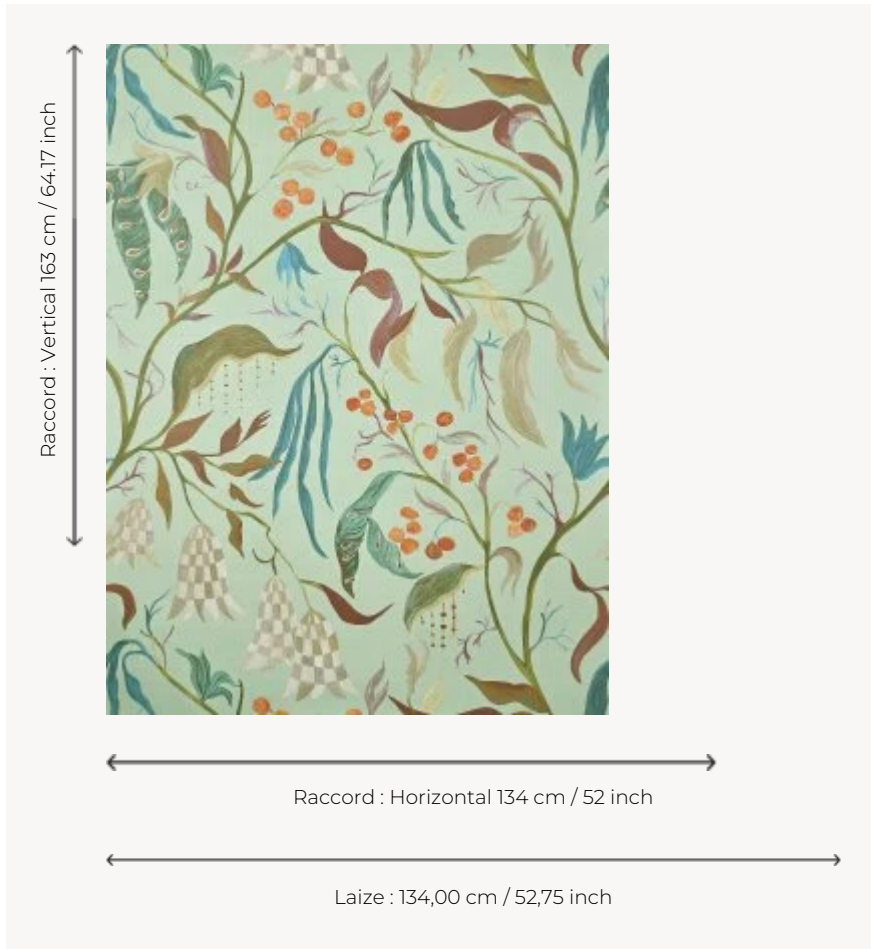

## FP957002 LUCILLE

Surrealist interpretation of 18th century Indian trees with large foliage, fruits and exotic flowers.  
Printed on a wide width glazed non-woven backing.

### Pierre Frey

<b>TYPE</b>	Wide width printed wallpapers
<b>SALES UNIT</b>	Available per meter/yard
<b>BACKING</b>	NON WOVEN
<b>COMPOSITION</b>	-
<b>WIDTH</b>	134 cm / 52,75 inch
<b>REPEAT</b>	H: 134 cm - 52,00 inch V: 163 cm - 64,17 inch Straight repeat
<b>WEIGHT</b>	185 gr / m <sup>2</sup>
<b>CARE</b>	 
<b>TRIMMING</b>	Pretrimmed
<b>HANGING/REMOVING</b>	Paste the wall Strippable
<b>CERTIFICATIONS</b>	EUROCLASS B-s1,d0 ASTM E84 Class A
<b>NOTES</b>	Good lightfastness Flame retardant backing
<b>INFORMATION</b>	Use the trim & join marks during installation. Double-cut installation.