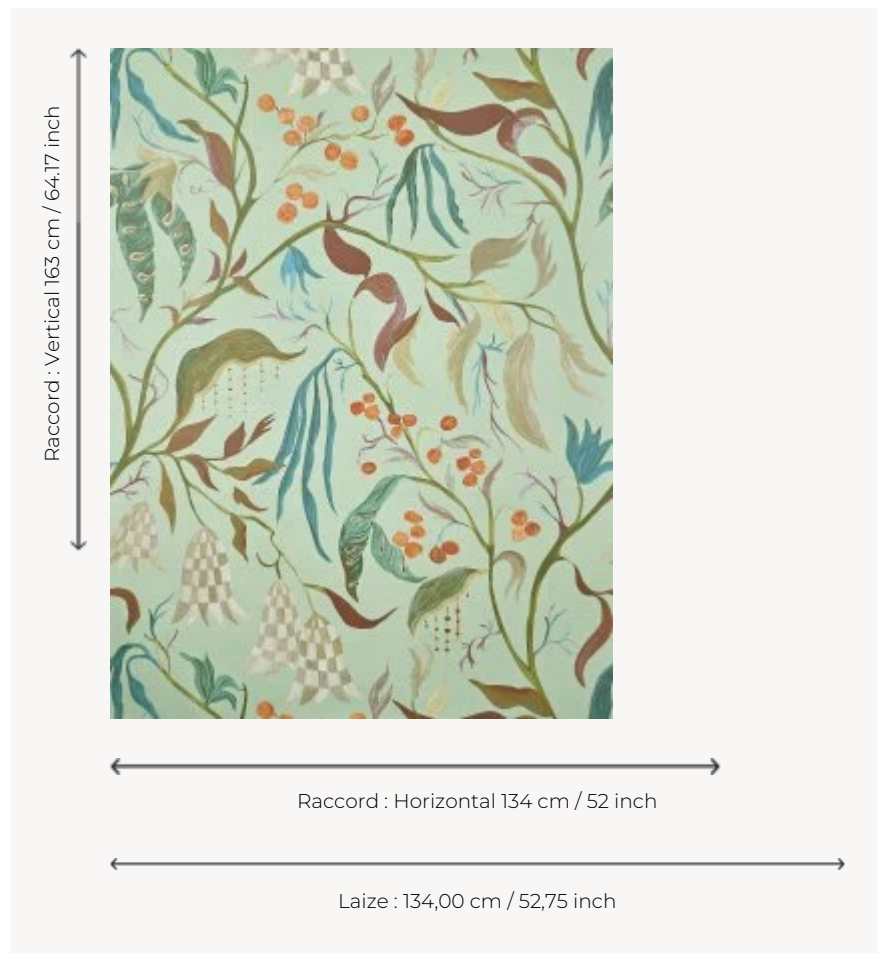

FP957002 LUCILLE

Surrealist interpretation of 18th century Indian trees with large foliage, fruits and exotic flowers.
Printed on a wide width glazed non-woven backing.

FP957002 - Celadon

Pierre Frey

TYPE	Wide width printed wallpapers
SALES UNIT	Available per meter/yard
BACKING	NON WOVEN
COMPOSITION	-
WIDTH	134 cm / 52,75 inch
REPEAT	H: 134 cm - 52,00 inch V: 163 cm - 64,17 inch Straight repeat
WEIGHT	185 gr / m ²
CARE	
TRIMMING	Pretrimmed
HANGING/REMOVING	Paste the wall Strippable
CERTIFICATIONS	EUROCLASS B-s1,d0 ASTM E84 Class A
NOTES	Good lightfastness Flame retardant backing
INFORMATION	Use the trim & join marks during installation. Double-cut installation.

3 Colors

FP957001
Creme

FP957002
Celadon

FP957003
Fusain