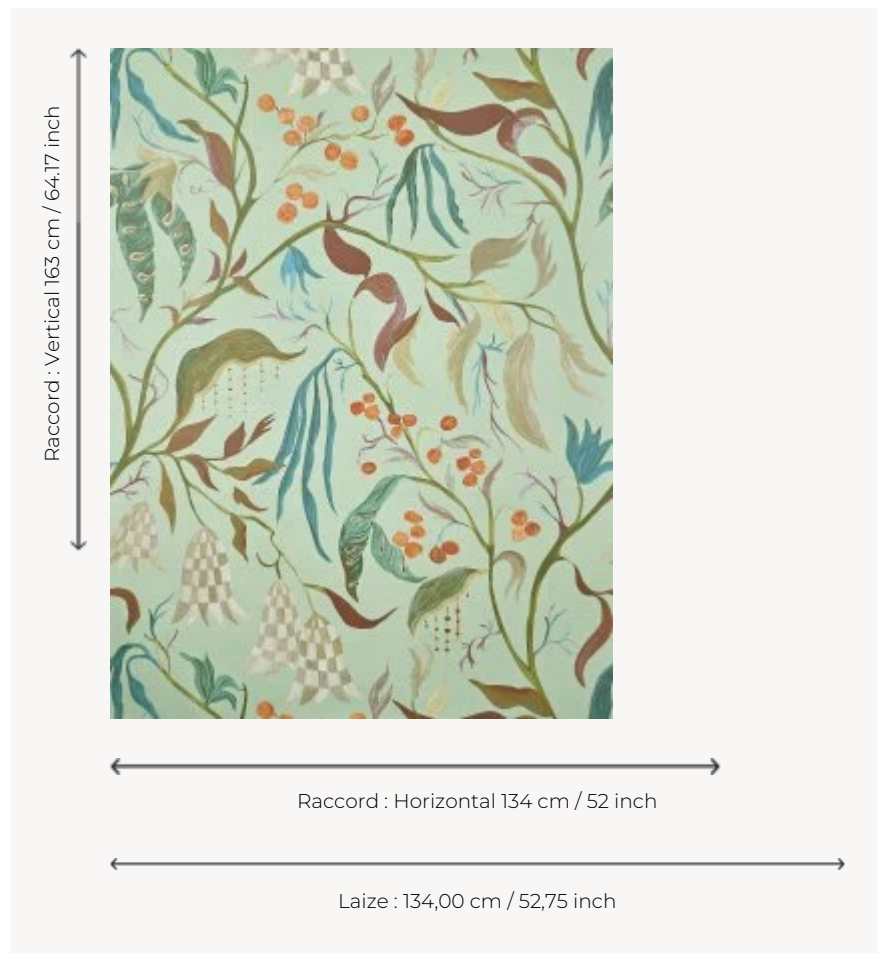

## FP957002 LUCILLE

Surrealist interpretation of 18th century Indian trees with large foliage, fruits and exotic flowers.  
Printed on a wide width glazed non-woven backing.

### FP957002 - Celadon

### Pierre Frey

<b>TYPE</b>	Wide width printed wallpapers
<b>SALES UNIT</b>	Available per meter/yard
<b>BACKING</b>	NON WOVEN
<b>COMPOSITION</b>	-
<b>WIDTH</b>	134 cm / 52,75 inch
<b>REPEAT</b>	H: 134 cm - 52,00 inch V: 163 cm - 64,17 inch Straight repeat
<b>WEIGHT</b>	185 gr / m <sup>2</sup>
<b>CARE</b>	
<b>TRIMMING</b>	Pretrimmed
<b>HANGING/REMOVING</b>	Paste the wall Strippable
<b>CERTIFICATIONS</b>	EUROCLASS B-s1,d0 ASTM E84 Class A
<b>NOTES</b>	Good lightfastness Flame retardant backing
<b>INFORMATION</b>	Use the trim & join marks during installation. Double-cut installation.

## 3 Colors

FP957001  
Creme

FP957002  
Celadon

FP957003  
Fusain