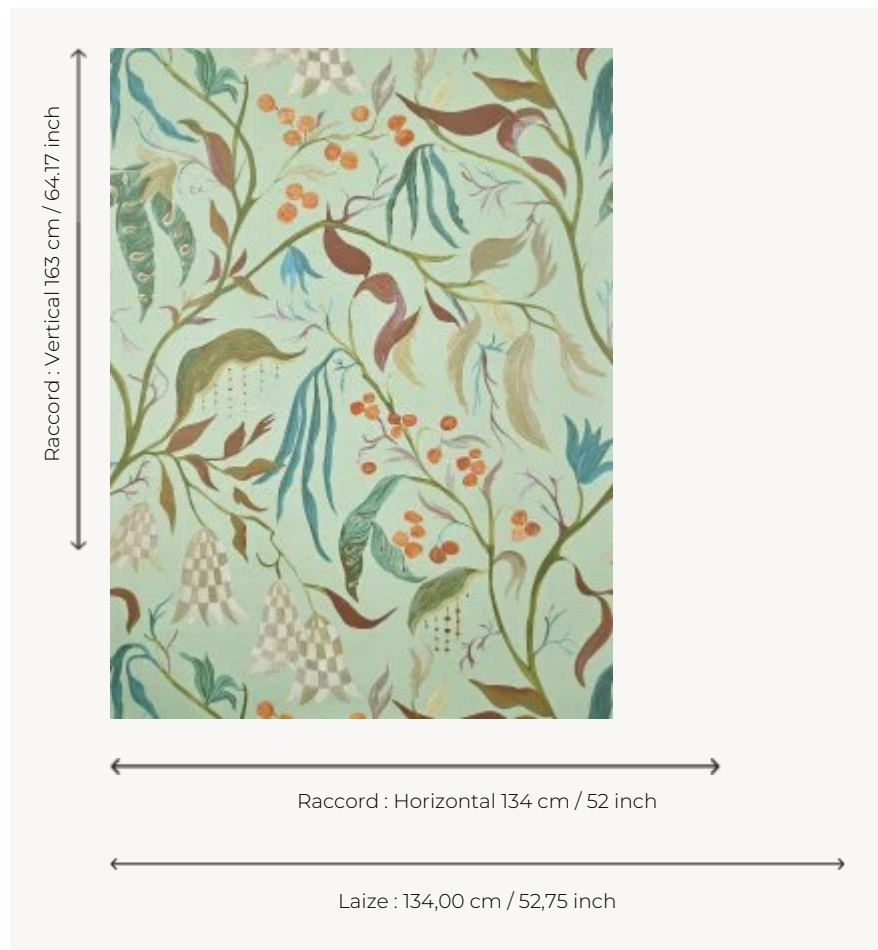

FP957002 LUCILLE

Surrealist interpretation of 18th century Indian trees with large foliage, fruits and exotic flowers.
Printed on a wide width glazed non-woven backing.

FP957002 - Celadon

Pierre Frey

TYPE	Wide width printed wallpapers
SALES UNIT	Available per meter/yard
BACKING	NON WOVEN
COMPOSITION	-
WIDTH	134 cm / 52,75 inch
REPEAT	H: 134 cm - 52,00 inch V: 163 cm - 64,17 inch Straight repeat
WEIGHT	185 gr / m ²
CARE	
TRIMMING	Pretrimmed
HANGING/REMOVING	Paste the wall Strippable
CERTIFICATIONS	EUROCLASS B-s1,d0 ASTM E84 Class A
NOTES	Good lightfastness Flame retardant backing
INFORMATION	Use the trim & join marks during installation. Double-cut installation.

3 Colors

FP957001
Creme

FP957002
Celadon

FP957003
Fusain