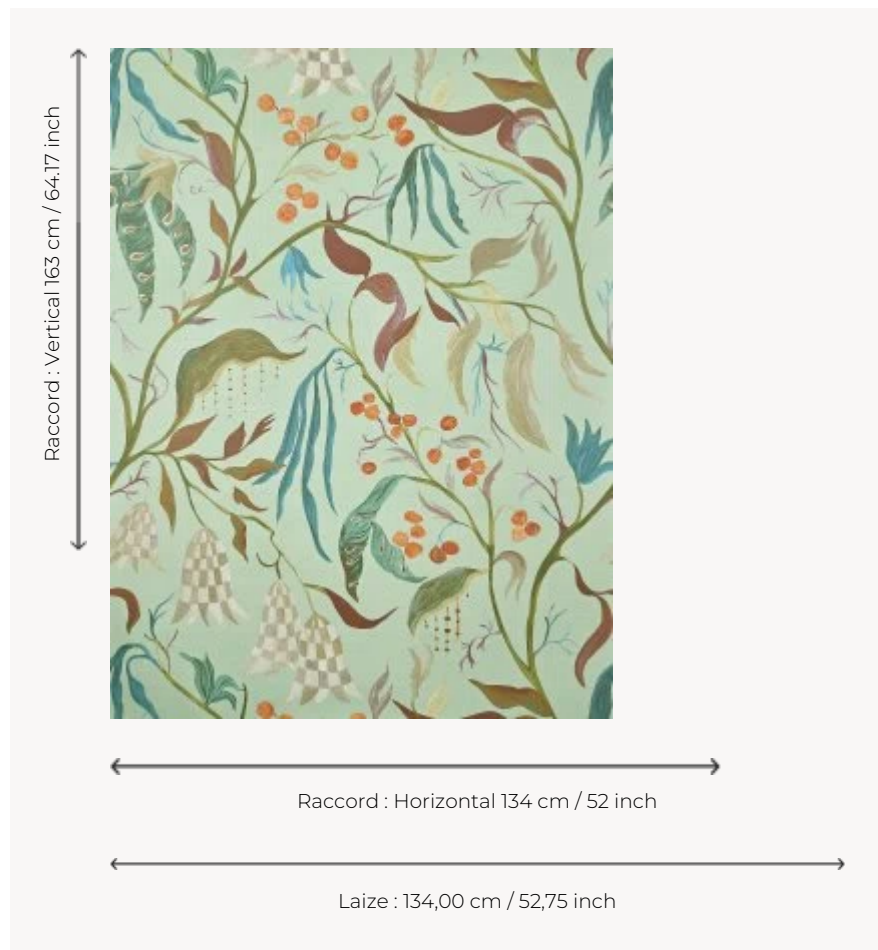

## FP957002 LUCILLE

Surrealist interpretation of 18th century Indian trees with large foliage, fruits and exotic flowers.  
Printed on a wide width glazed non-woven backing.

### Pierre Frey

<b>TYPE</b>	Wide width printed wallpapers
<b>SALES UNIT</b>	Available per meter/yard
<b>BACKING</b>	NON WOVEN
<b>COMPOSITION</b>	-
<b>WIDTH</b>	134 cm / 52,75 inch
<b>REPEAT</b>	H: 134 cm - 52,00 inch V: 163 cm - 64,17 inch Straight repeat
<b>WEIGHT</b>	185 gr / m <sup>2</sup>
<b>CARE</b>	
<b>TRIMMING</b>	Pretrimmed
<b>HANGING/REMOVING</b>	Paste the wall Strippable
<b>CERTIFICATIONS</b>	EUROCLASS B-s1,d0 ASTM E84 Class A
<b>NOTES</b>	Good lightfastness Flame retardant backing
<b>INFORMATION</b>	Use the trim & join marks during installation. Double-cut installation.

## 3 Colors

FP957001  
Creme

FP957002  
Celadon

FP957003  
Fusain