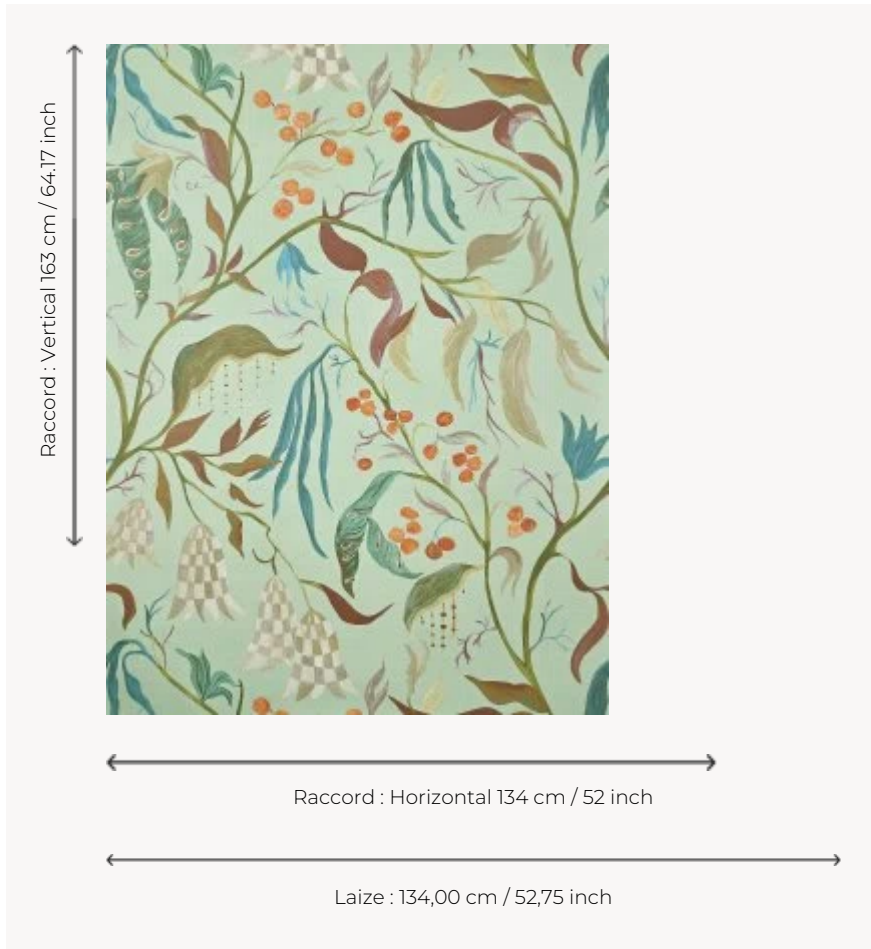

FP957002 LUCILLE

Surrealist interpretation of 18th century Indian trees with large foliage, fruits and exotic flowers.
Printed on a wide width glazed non-woven backing.

FP957002 - Celadon

Pierre Frey

TYPE	Wide width printed wallpapers
SALES UNIT	Available per meter/yard
BACKING	NON WOVEN
COMPOSITION	-
WIDTH	134 cm / 52,75 inch
REPEAT	H: 134 cm - 52,00 inch V: 163 cm - 64,17 inch Straight repeat
WEIGHT	185 gr / m ²
CARE	
TRIMMING	Pretrimmed
HANGING/REMOVING	Paste the wall Strippable
CERTIFICATIONS	EUROCLASS B-s1,d0 ASTM E84 Class A
NOTES	Good lightfastness Flame retardant backing
INFORMATION	Use the trim & join marks during installation. Double-cut installation.

3 Colors

FP957001
Creme

FP957002
Celadon

FP957003
Fusain