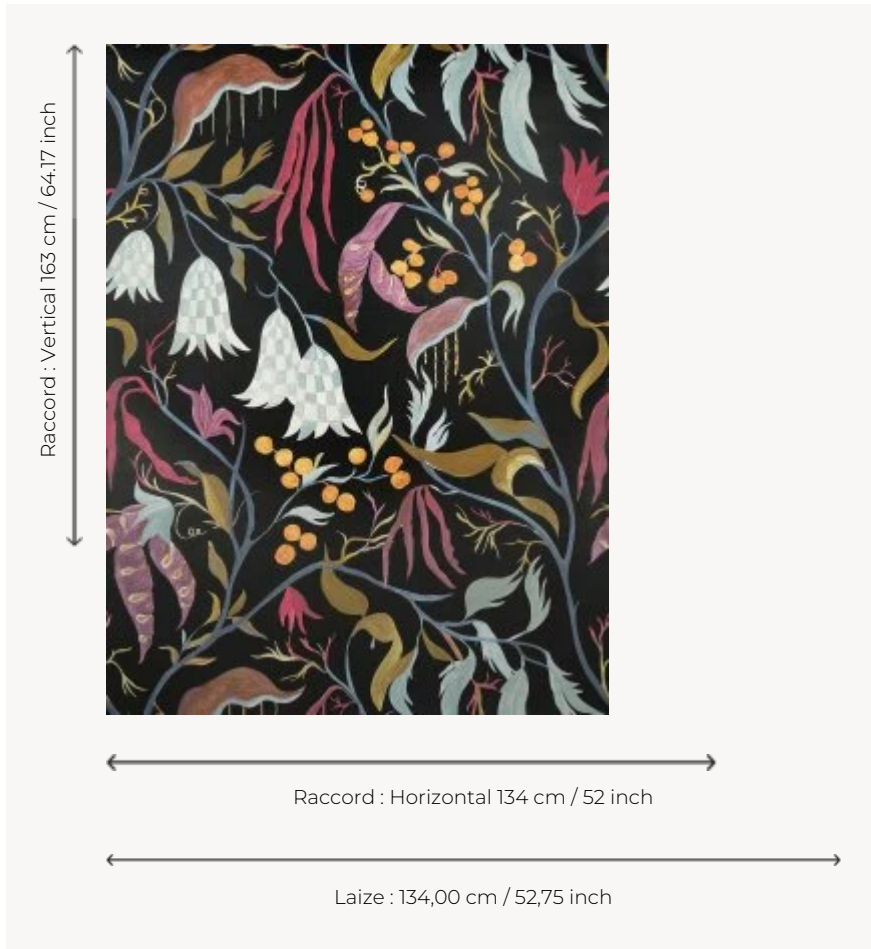

FP957003 LUCILLE

Surrealist interpretation of 18th century Indian trees with large foliage, fruits and exotic flowers.
Printed on a wide width glazed non-woven backing.

FP957003 - Fusain

Pierre Frey

TYPE	Wide width printed wallpapers
SALES UNIT	Available per meter/yard
BACKING	NON WOVEN
COMPOSITION	-
WIDTH	134 cm / 52,75 inch
REPEAT	H: 134 cm - 52,00 inch V: 163 cm - 64,17 inch Straight repeat
WEIGHT	185 gr / m ²
CARE	 
TRIMMING	Pretrimmed
HANGING/REMOVING	Paste the wall Strippable
CERTIFICATIONS	EUROCLASS B-s1,d0 ASTM E84 Class A
NOTES	Good lightfastness Flame retardant backing
INFORMATION	Use the trim & join marks during installation. Double-cut installation.

3 Colors

FP957001
Creme

FP957002
Celadon

FP957003
Fusain