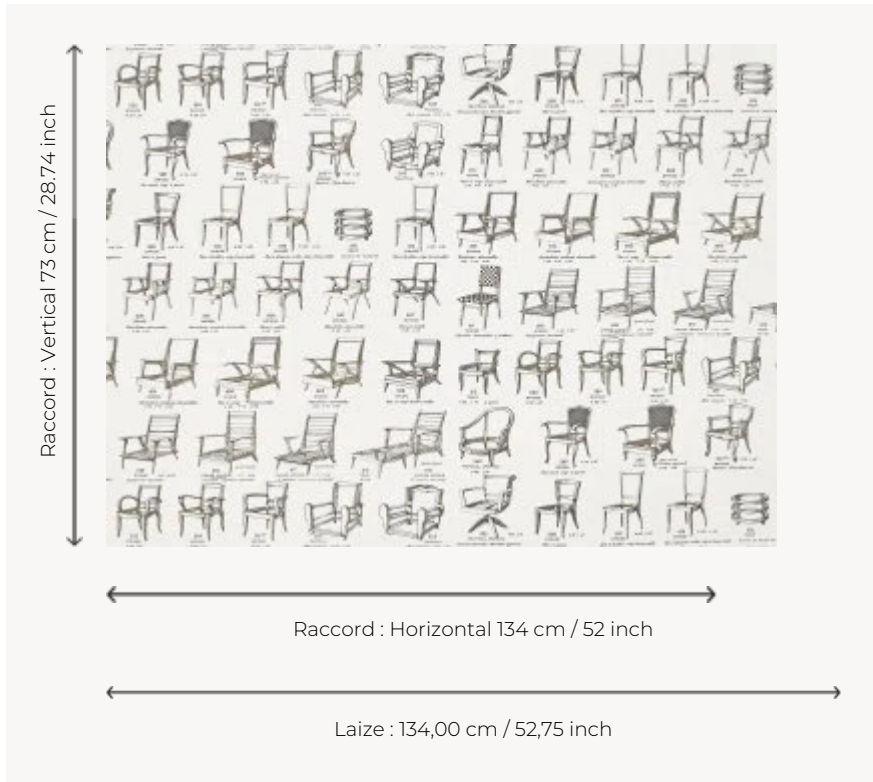

FP958001 FLOREAL

Reproduction of a poster representing the different wooden furniture frames marketed by the Roselo factory around 1970. A wink to this historical house which has since joined Pierre Frey to perpetuate a know-how inherited from the 18th century. Printed on wide width glazed non-woven backing.

FP958001 - Original

Pierre Frey

TYPE	Wide width printed wallpapers
SALES UNIT	Available per meter/yard
BACKING	NON WOVEN
COMPOSITION	-
WIDTH	134 cm / 52,75 inch
REPEAT	H: 134 cm - 52,00 inch V: 73 cm - 28,74 inch Offset repeat 1/3
WEIGHT	185 gr / m ²
CARE	
TRIMMING	Pretrimmed
HANGING/REMOVING	Paste the wall Strippable
CERTIFICATIONS	EUROCLASS B-s1,d0 ASTM E84 Class A
NOTES	Good lightfastness Flame retardant backing
INFORMATION	Use the trim & join marks during installation. Double-cut installation.