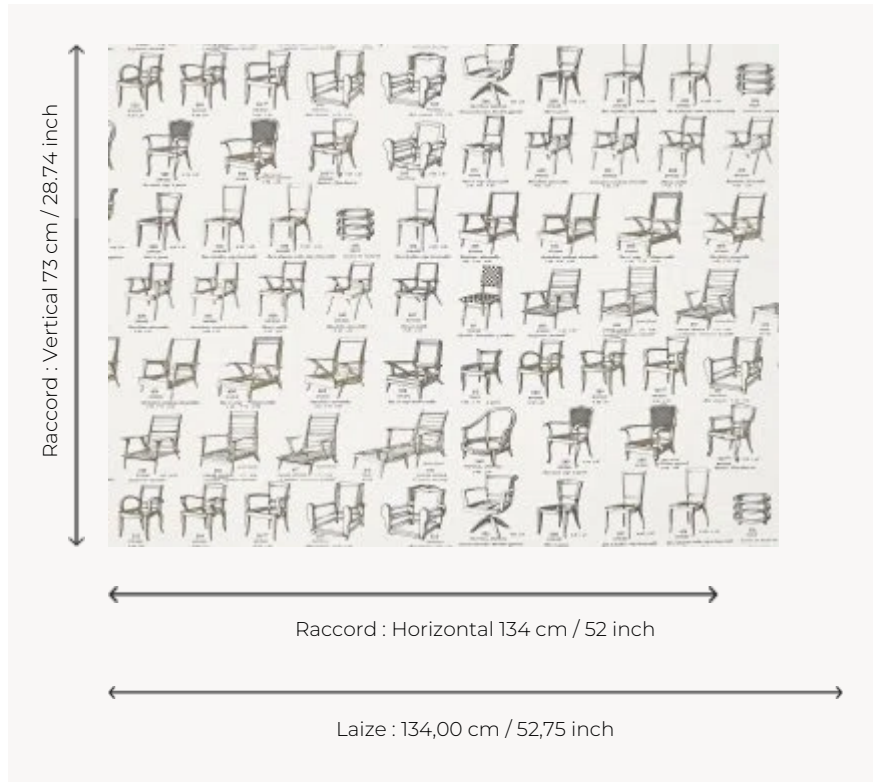

FP958001 FLOREAL

Reproduction of a poster representing the different wooden furniture frames marketed by the Roselo factory around 1970. A wink to this historical house which has since joined Pierre Frey to perpetuate a know-how inherited from the 18th century. Printed on wide width glazed non-woven backing.

FP958001 - Original

Pierre Frey

TYPE	Wide width printed wallpapers
SALES UNIT	Available per meter/yard
BACKING	NON WOVEN
COMPOSITION	-
WIDTH	134 cm / 52,75 inch
REPEAT	H: 134 cm - 52,00 inch V: 73 cm - 28,74 inch Offset repeat 1/3
WEIGHT	185 gr / m ²
CARE	
TRIMMING	Pretrimmed
HANGING/REMOVING	Paste the wall Strippable
CERTIFICATIONS	EUROCLASS B-s1,d0 ASTM E84 Class A
NOTES	Good lightfastness Flame retardant backing
INFORMATION	Use the trim & join marks during installation. Double-cut installation.