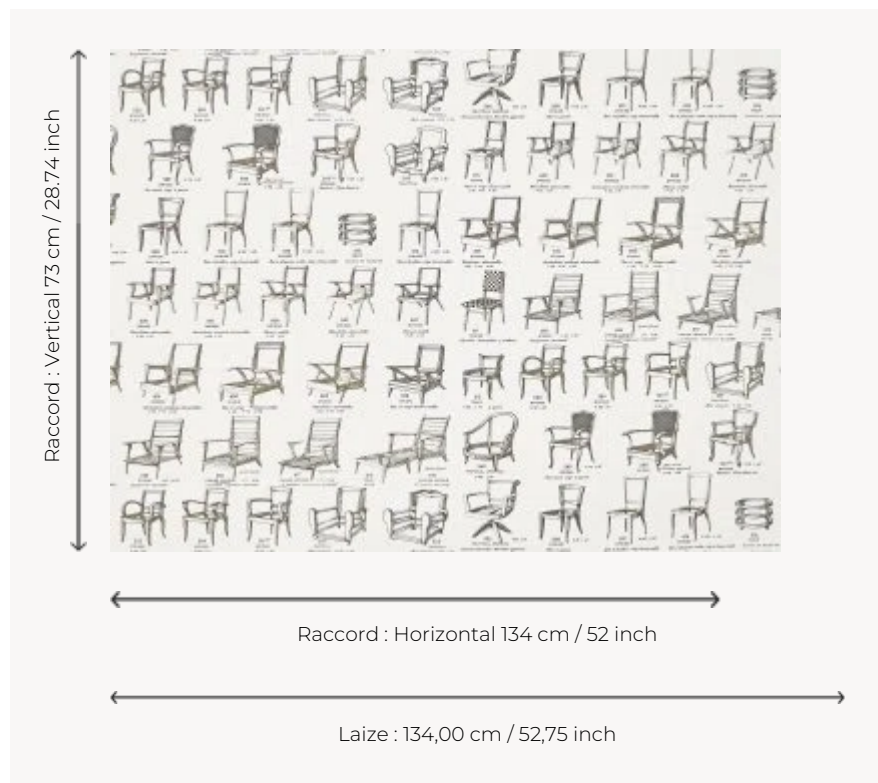

FP958001 FLOREAL

Reproduction of a poster representing the different wooden furniture frames marketed by the Roselo factory around 1970. A wink to this historical house which has since joined Pierre Frey to perpetuate a know-how inherited from the 18th century. Printed on wide width glazed non-woven backing.

FP958001 - Original

Pierre Frey

TYPE	Wide width printed wallpapers
SALES UNIT	Available per meter/yard
BACKING	NON WOVEN
COMPOSITION	-
WIDTH	134 cm / 52,75 inch
REPEAT	H: 134 cm - 52,00 inch V: 73 cm - 28,74 inch Offset repeat 1/3
WEIGHT	185 gr / m ²
CARE	
TRIMMING	Pretrimmed
HANGING/REMOVING	Paste the wall Strippable
CERTIFICATIONS	EUROCLASS B-s1,d0 ASTM E84 Class A
NOTES	Good lightfastness Flame retardant backing
INFORMATION	Use the trim & join marks during installation. Double-cut installation.