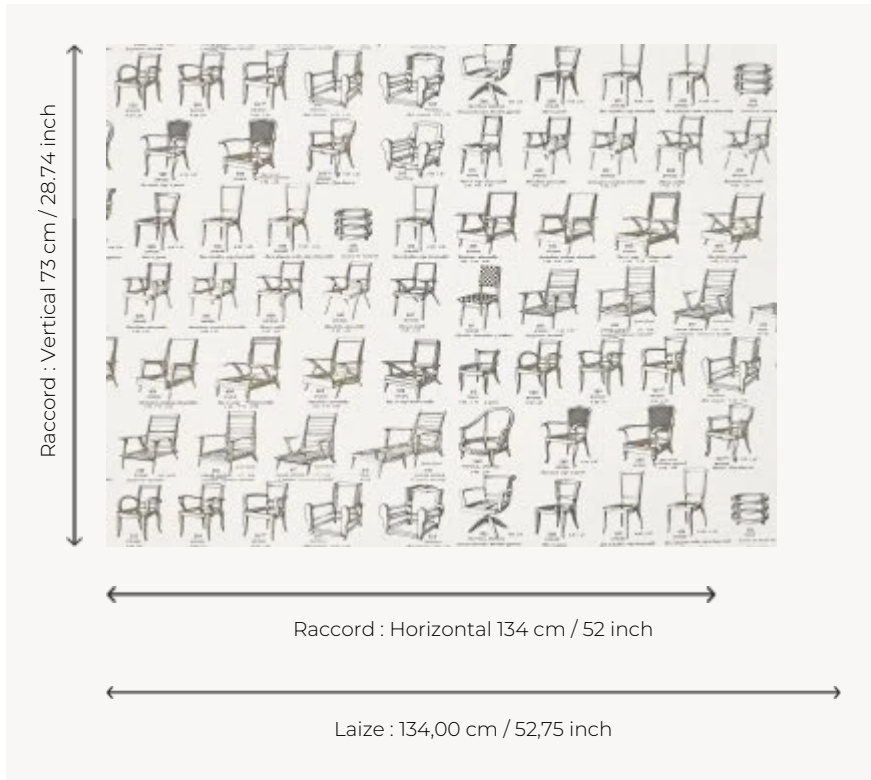

FP958001 FLOREAL

Reproduction of a poster representing the different wooden furniture frames marketed by the Roselo factory around 1970. A wink to this historical house which has since joined Pierre Frey to perpetuate a know-how inherited from the 18th century. Printed on wide width glazed non-woven backing.

FP958001 - Original

Pierre Frey

TYPE	Wide width printed wallpapers
SALES UNIT	Available per meter/yard
BACKING	NON WOVEN
COMPOSITION	-
WIDTH	134 cm / 52,75 inch
REPEAT	H: 134 cm - 52,00 inch V: 73 cm - 28,74 inch Offset repeat 1/3
WEIGHT	185 gr / m ²
CARE	
TRIMMING	Pretrimmed
HANGING/REMOVING	Paste the wall Strippable
CERTIFICATIONS	EUROCLASS B-s1,d0 ASTM E84 Class A
NOTES	Good lightfastness Flame retardant backing
INFORMATION	Use the trim & join marks during installation. Double-cut installation.