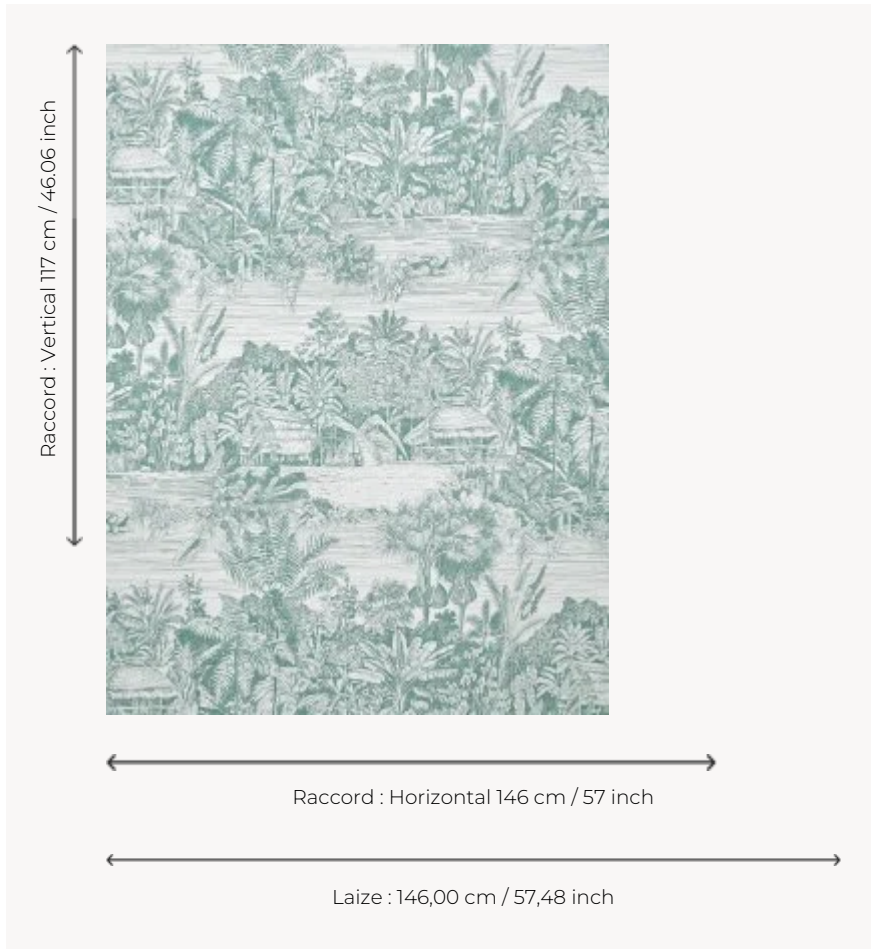

FP959001 BELIZE

As if sketched on the spot with a pencil, this drawing takes us along a river in the middle of the rainforest, in this magical country called Belize. Printed on wide width glazed non-woven backing.

FP959001 - Ciel

Pierre Frey

TYPE	Wide width printed wallpapers
SALES UNIT	Available per meter/yard
BACKING	NON WOVEN
COMPOSITION	-
WIDTH	146 cm / 57,48 inch
REPEAT	H: 146 cm - 57,00 inch V: 117 cm - 46,06 inch Straight repeat
WEIGHT	160 gr / m ²
CARE	
TRIMMING	Pretrimmed
HANGING/REMOVING	Paste the wall Wet removable
CERTIFICATIONS	EUROCLASS B-s1,d0 ASTM E84 Class A
NOTES	Good lightfastness Flame retardant backing
INFORMATION	Use the trim & join marks during installation. Double-cut installation.