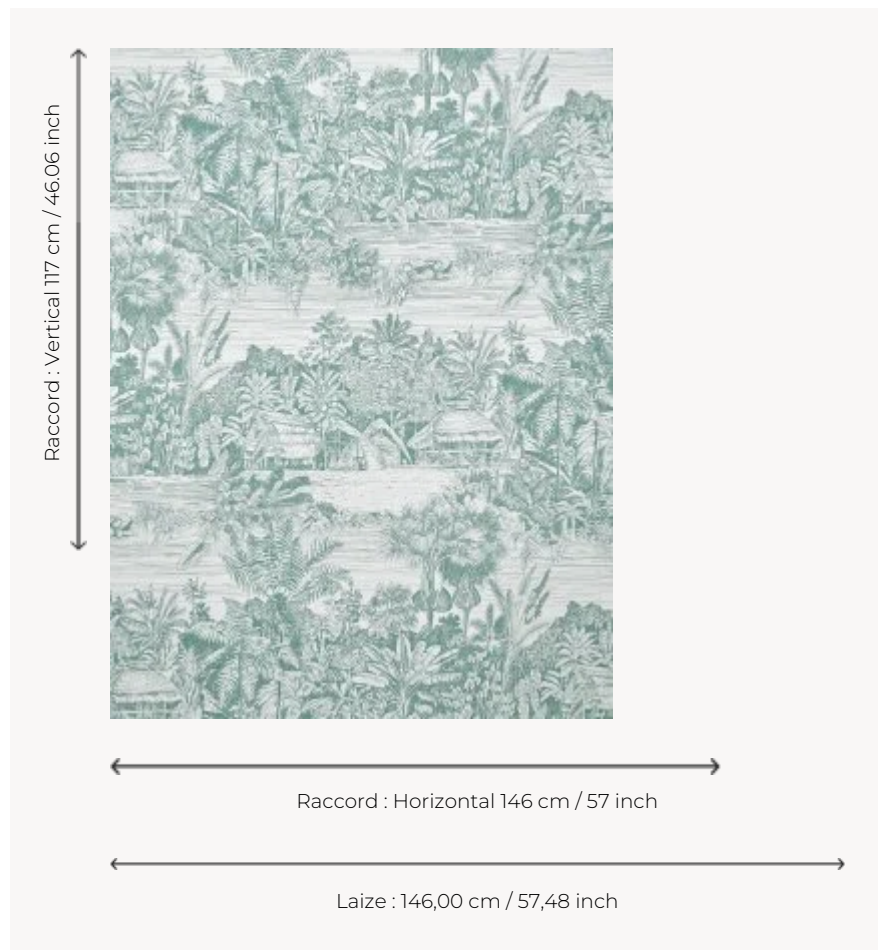

FP959001 BELIZE

As if sketched on the spot with a pencil, this drawing takes us along a river in the middle of the rainforest, in this magical country called Belize. Printed on wide width glazed non-woven backing.

FP959001 - Ciel

Pierre Frey

TYPE	Wide width printed wallpapers
SALES UNIT	Available per meter/yard
BACKING	NON WOVEN
COMPOSITION	-
WIDTH	146 cm / 57,48 inch
REPEAT	H: 146 cm - 57,00 inch V: 117 cm - 46,06 inch Straight repeat
WEIGHT	160 gr / m ²
CARE	
TRIMMING	Pretrimmed
HANGING/REMOVING	Paste the wall Wet removable
CERTIFICATIONS	EUROCLASS B-s1,d0 ASTM E84 Class A
NOTES	Good lightfastness Flame retardant backing
INFORMATION	Use the trim & join marks during installation. Double-cut installation.