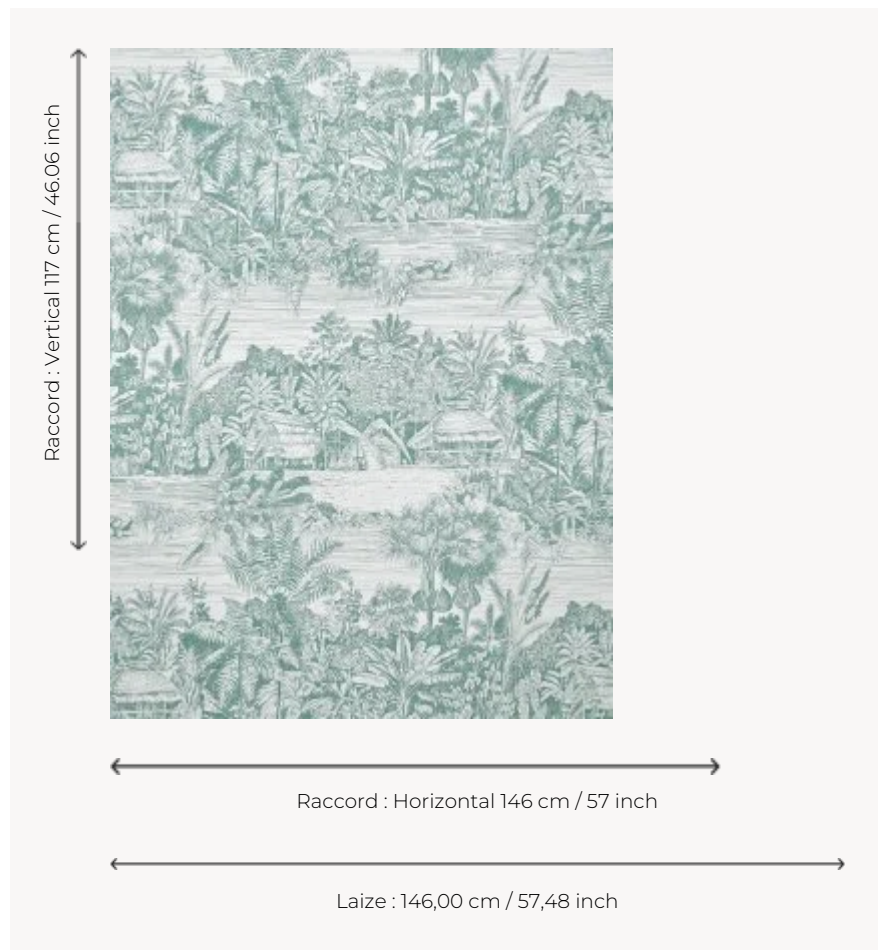

FP959001 BELIZE

As if sketched on the spot with a pencil, this drawing takes us along a river in the middle of the rainforest, in this magical country called Belize. Printed on wide width glazed non-woven backing.

FP959001 - Ciel

Pierre Frey

| | |
|-------------------------|---|
| TYPE | Wide width printed wallpapers |
| SALES UNIT | Available per meter/yard |
| BACKING | NON WOVEN |
| COMPOSITION | - |
| WIDTH | 146 cm / 57,48 inch |
| REPEAT | H: 146 cm - 57,00 inch V: 117 cm - 46,06 inch Straight repeat |
| WEIGHT | 160 gr / m ² |
| CARE |  |
| TRIMMING | Pretrimmed |
| HANGING/REMOVING | Paste the wall Wet removable |
| CERTIFICATIONS | EUROCLASS B-s1,d0 ASTM E84 Class A |
| NOTES | Good lightfastness Flame retardant backing |
| INFORMATION | Use the trim & join marks during installation. Double-cut installation. |