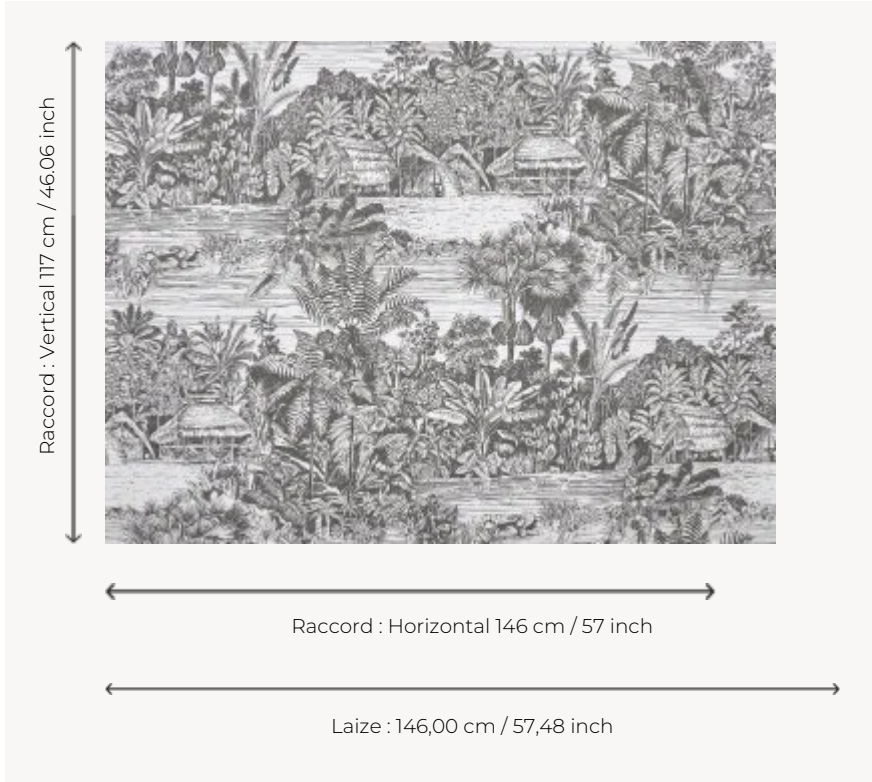

FP959002 BELIZE

As if sketched on the spot with a pencil, this drawing takes us along a river in the middle of the rainforest, in this magical country called Belize. Printed on wide width glazed non-woven backing.

FP959002 - Fusain

Pierre Frey

TYPE	Wide width printed wallpapers
SALES UNIT	Available per meter/yard
BACKING	NON WOVEN
COMPOSITION	-
WIDTH	146 cm / 57,48 inch
REPEAT	H: 146 cm - 57,00 inch V: 117 cm - 46,06 inch Straight repeat
WEIGHT	160 gr / m ²
CARE	
TRIMMING	Pretrimmed
HANGING/REMOVING	Paste the wall Wet removable
CERTIFICATIONS	EUROCLASS B-s1,d0 ASTM E84 Class A
NOTES	Good lightfastness Flame retardant backing
INFORMATION	Use the trim & join marks during installation. Double-cut installation.