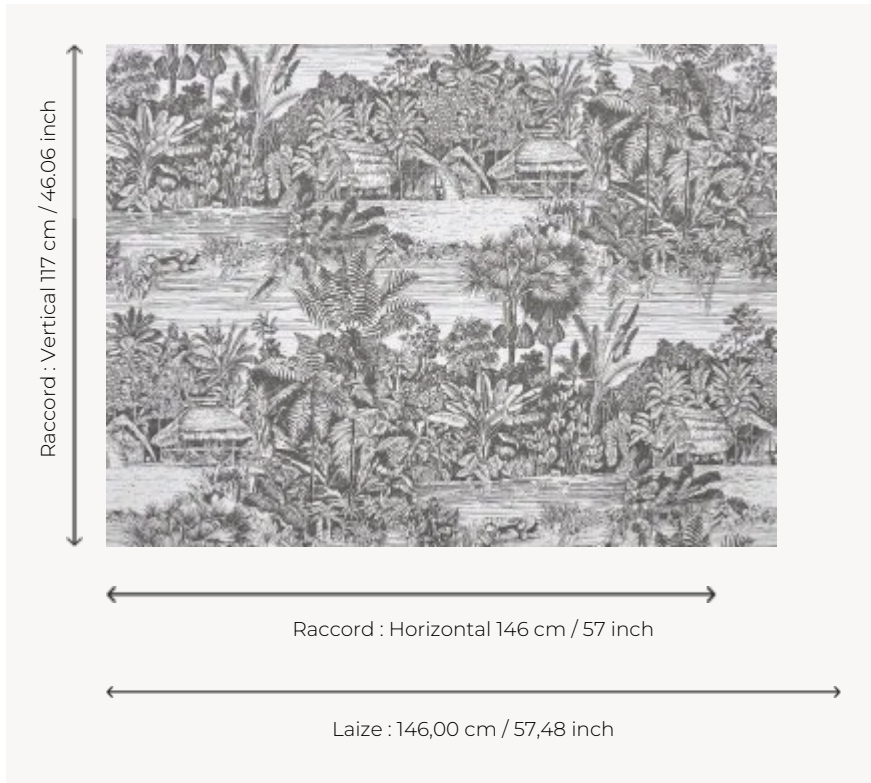

FP959002 BELIZE

As if sketched on the spot with a pencil, this drawing takes us along a river in the middle of the rainforest, in this magical country called Belize. Printed on wide width glazed non-woven backing.

FP959002 - Fusain

Pierre Frey

TYPE	Wide width printed wallpapers
SALES UNIT	Available per meter/yard
BACKING	NON WOVEN
COMPOSITION	-
WIDTH	146 cm / 57,48 inch
REPEAT	H: 146 cm - 57,00 inch V: 117 cm - 46,06 inch Straight repeat
WEIGHT	160 gr / m ²
CARE	
TRIMMING	Pretrimmed
HANGING/REMOVING	Paste the wall Wet removable
CERTIFICATIONS	EUROCLASS B-s1,d0 ASTM E84 Class A
NOTES	Good lightfastness Flame retardant backing
INFORMATION	Use the trim & join marks during installation. Double-cut installation.