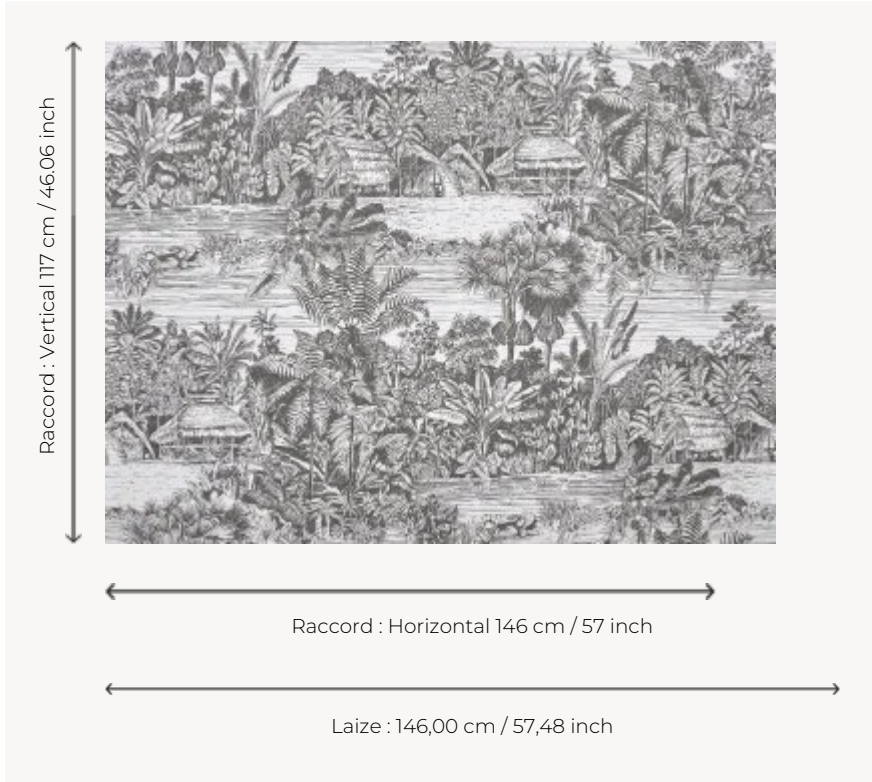

FP959002 BELIZE

As if sketched on the spot with a pencil, this drawing takes us along a river in the middle of the rainforest, in this magical country called Belize. Printed on wide width glazed non-woven backing.

FP959002 - Fusain

Pierre Frey

TYPE	Wide width printed wallpapers
SALES UNIT	Available per meter/yard
BACKING	NON WOVEN
COMPOSITION	-
WIDTH	146 cm / 57,48 inch
REPEAT	H: 146 cm - 57,00 inch V: 117 cm - 46,06 inch Straight repeat
WEIGHT	160 gr / m ²
CARE	
TRIMMING	Pretrimmed
HANGING/REMOVING	Paste the wall Wet removable
CERTIFICATIONS	EUROCLASS B-s1,d0 ASTM E84 Class A
NOTES	Good lightfastness Flame retardant backing
INFORMATION	Use the trim & join marks during installation. Double-cut installation.