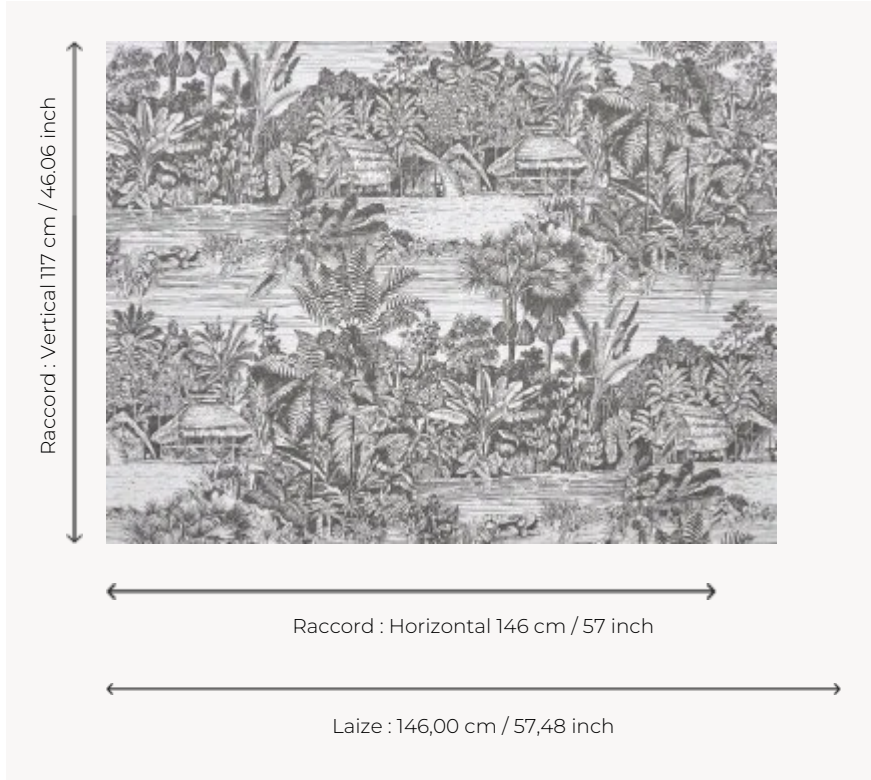

FP959002 BELIZE

As if sketched on the spot with a pencil, this drawing takes us along a river in the middle of the rainforest, in this magical country called Belize. Printed on wide width glazed non-woven backing.

FP959002 - Fusain

Pierre Frey

TYPE	Wide width printed wallpapers
SALES UNIT	Available per meter/yard
BACKING	NON WOVEN
COMPOSITION	-
WIDTH	146 cm / 57,48 inch
REPEAT	H: 146 cm - 57,00 inch V: 117 cm - 46,06 inch Straight repeat
WEIGHT	160 gr / m ²
CARE	
TRIMMING	Pretrimmed
HANGING/REMOVING	Paste the wall Wet removable
CERTIFICATIONS	EUROCLASS B-s1,d0 ASTM E84 Class A
NOTES	Good lightfastness Flame retardant backing
INFORMATION	Use the trim & join marks during installation. Double-cut installation.