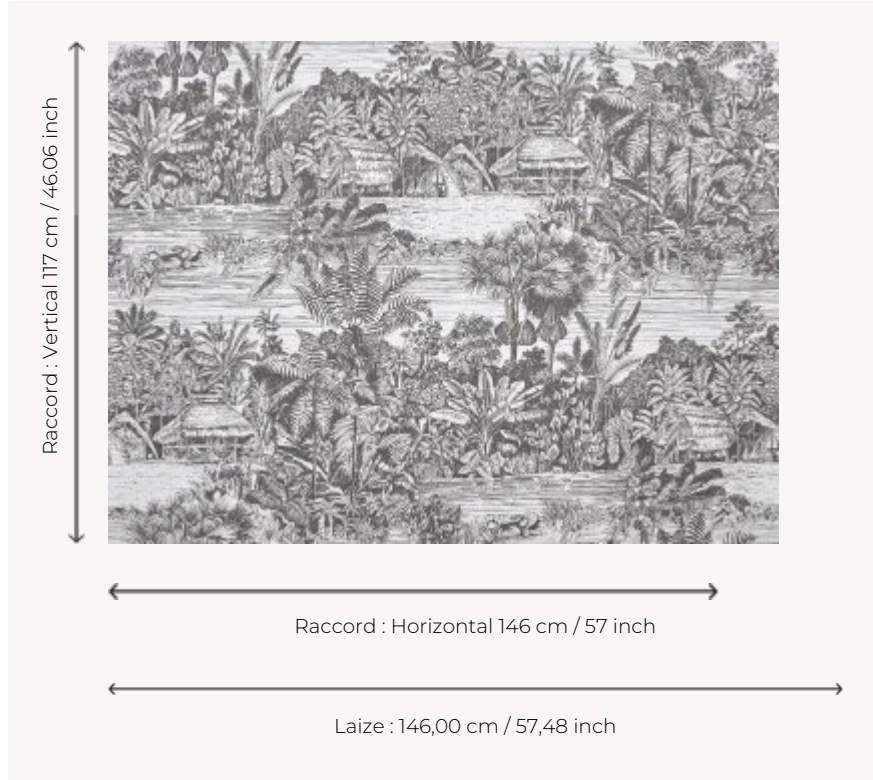

FP959002 BELIZE

As if sketched on the spot with a pencil, this drawing takes us along a river in the middle of the rainforest, in this magical country called Belize. Printed on wide width glazed non-woven backing.

FP959002 - Fusain

Pierre Frey

TYPE	Wide width printed wallpapers
SALES UNIT	Available per meter/yard
BACKING	NON WOVEN
COMPOSITION	-
WIDTH	146 cm / 57,48 inch
REPEAT	H: 146 cm - 57,00 inch V: 117 cm - 46,06 inch Straight repeat
WEIGHT	160 gr / m ²
CARE	
TRIMMING	Pretrimmed
HANGING/REMOVING	Paste the wall Wet removable
CERTIFICATIONS	EUROCLASS B-s1,d0 ASTM E84 Class A
NOTES	Good lightfastness Flame retardant backing
INFORMATION	Use the trim & join marks during installation. Double-cut installation.