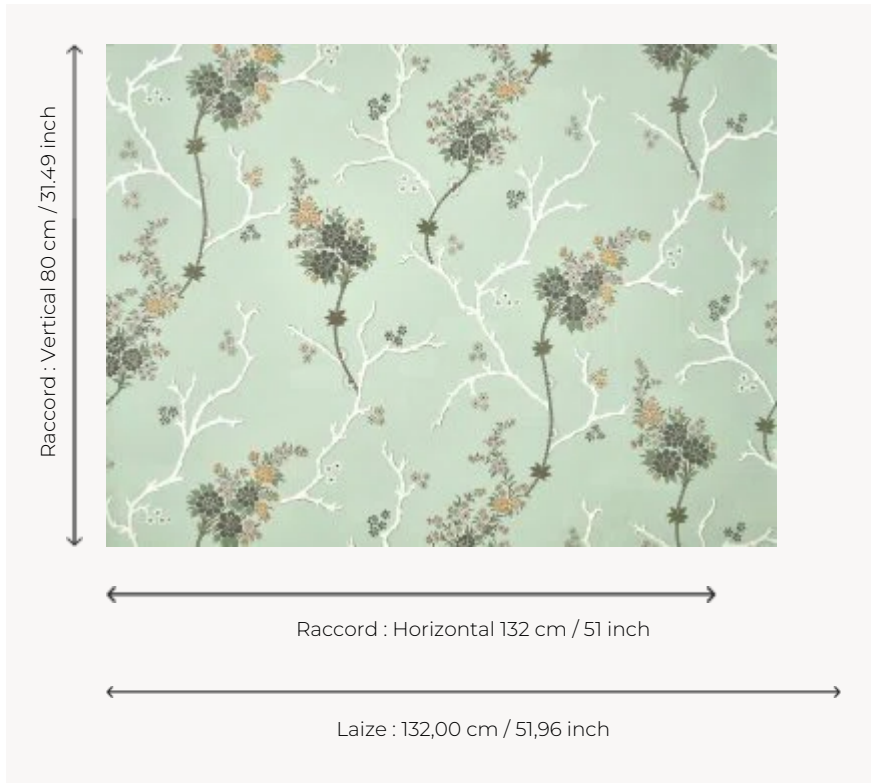

FP960002 KO TAO

Evocation of the marine flora of the Ko Tao region. Like a lacquer, the 3D printing highlights the delicate details of corals and underwater flowers. 3D printing on a wide width non-woven backing.

FP960002 - Aqua

Pierre Frey

| | |
|-------------------------|---|
| TYPE | Wide width printed wallpapers - Embossed patterns |
| SALES UNIT | Available per meter/yard |
| BACKING | NON WOVEN |
| COMPOSITION | - |
| WIDTH | 132 cm / 51,96 inch |
| REPEAT | H: 132 cm - 51,00 inch V: 80 cm - 31,49 inch Straight repeat |
| WEIGHT | 200 gr / m ² |
| CARE |  |
| TRIMMING | Trimmed |
| HANGING/REMOVING | Paste the wall Strippable |
| CERTIFICATIONS | ASTM E84 Class A |
| NOTES | Good lightfastness Raised pattern |

3 Colors

FP960001
Sable

FP960002
Aqua

FP960003
Soleil