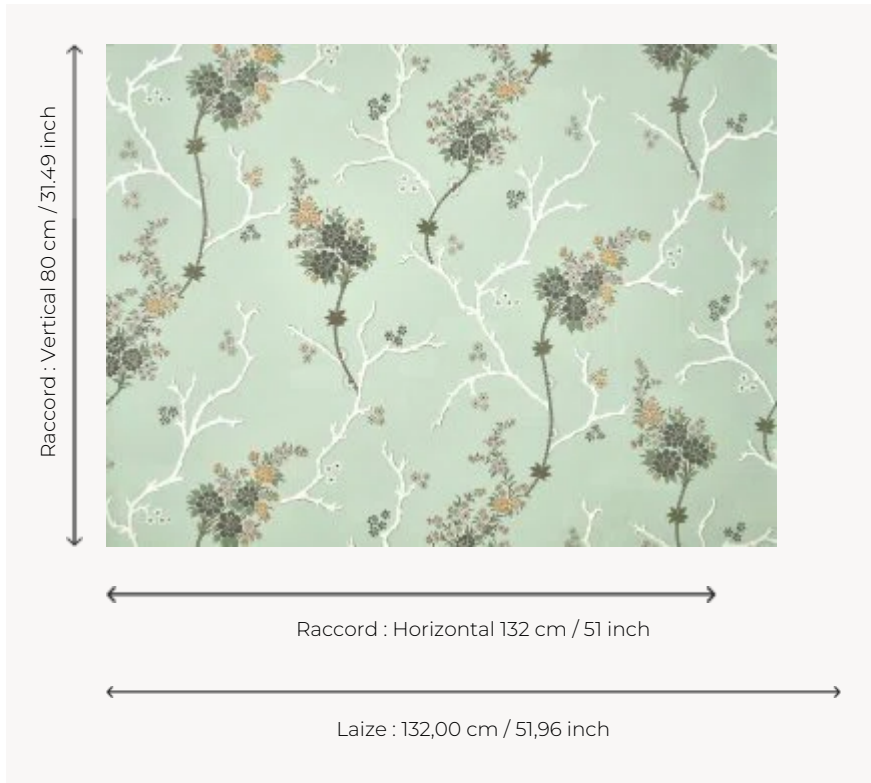

FP960002 KO TAO

Evocation of the marine flora of the Ko Tao region. Like a lacquer, the 3D printing highlights the delicate details of corals and underwater flowers. 3D printing on a wide width non-woven backing.

FP960002 - Aqua

Pierre Frey

TYPE	Wide width printed wallpapers - Embossed patterns
SALES UNIT	Available per meter/yard
BACKING	NON WOVEN
COMPOSITION	-
WIDTH	132 cm / 51,96 inch
REPEAT	H: 132 cm - 51,00 inch V: 80 cm - 31,49 inch Straight repeat
WEIGHT	200 gr / m ²
CARE	
TRIMMING	Trimmed
HANGING/REMOVING	Paste the wall Strippable
CERTIFICATIONS	ASTM E84 Class A
NOTES	Good lightfastness Raised pattern

3 Colors

FP960001
Sable

FP960002
Aqua

FP960003
Soleil