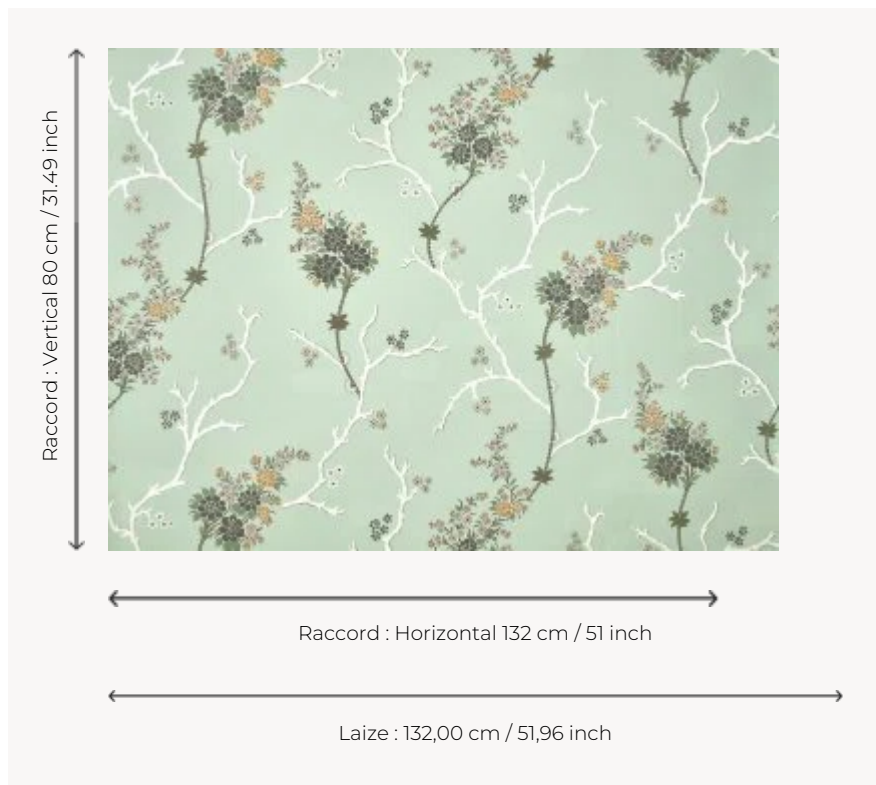

## FP960002 KO TAO

Evocation of the marine flora of the Ko Tao region. Like a lacquer, the 3D printing highlights the delicate details of corals and underwater flowers. 3D printing on a wide width non-woven backing.

### FP960002 - Aqua

### Pierre Frey

<b>TYPE</b>	Wide width printed wallpapers - Embossed patterns
<b>SALES UNIT</b>	Available per meter/yard
<b>BACKING</b>	NON WOVEN
<b>COMPOSITION</b>	-
<b>WIDTH</b>	132 cm / 51,96 inch
<b>REPEAT</b>	H: 132 cm - 51,00 inch V: 80 cm - 31,49 inch Straight repeat
<b>WEIGHT</b>	200 gr / m <sup>2</sup>
<b>CARE</b>	
<b>TRIMMING</b>	Trimmed
<b>HANGING/REMOVING</b>	Paste the wall Strippable
<b>CERTIFICATIONS</b>	ASTM E84 Class A
<b>NOTES</b>	Good lightfastness Raised pattern

## 3 Colors

FP960001  
Sable

FP960002  
Aqua

FP960003  
Soleil