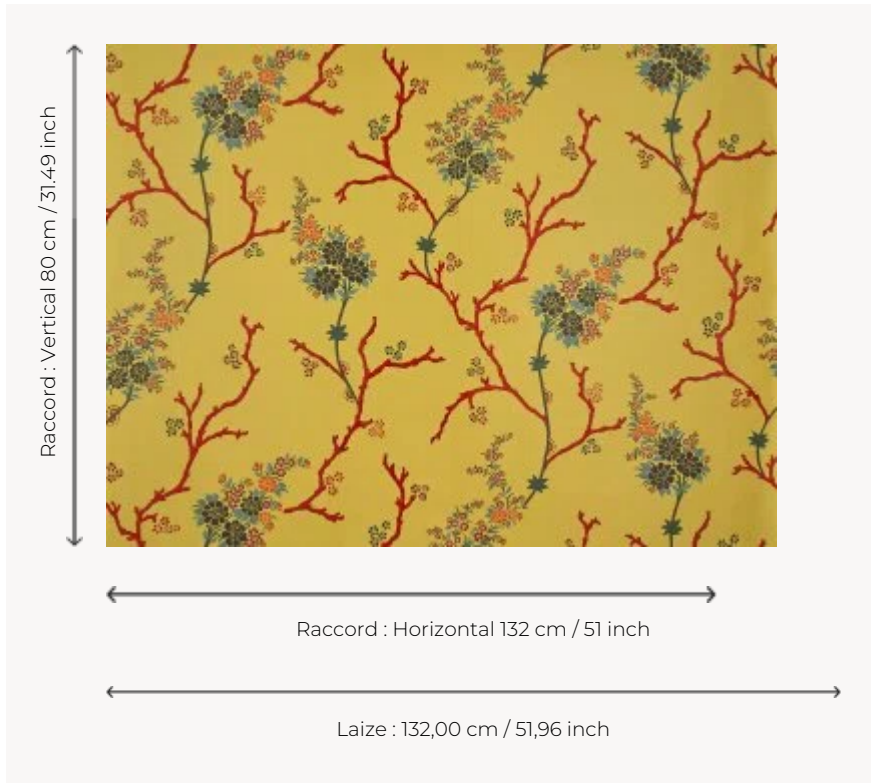

FP960003 KO TAO

Evocation of the marine flora of the Ko Tao region. Like a lacquer, the 3D printing highlights the delicate details of corals and underwater flowers. 3D printing on a wide width non-woven backing.

FP960003 - Soleil

Pierre Frey

TYPE	Wide width printed wallpapers - Embossed patterns
SALES UNIT	Available per meter/yard
BACKING	NON WOVEN
COMPOSITION	-
WIDTH	132 cm / 51,96 inch
REPEAT	H: 132 cm - 51,00 inch V: 80 cm - 31,49 inch Straight repeat
WEIGHT	200 gr / m ²
CARE	
TRIMMING	Trimmed
HANGING/REMOVING	Paste the wall Strippable
CERTIFICATIONS	ASTM E84 Class A
NOTES	Good lightfastness Raised pattern

3 Colors

FP960001
Sable

FP960002
Aqua

FP960003
Soleil