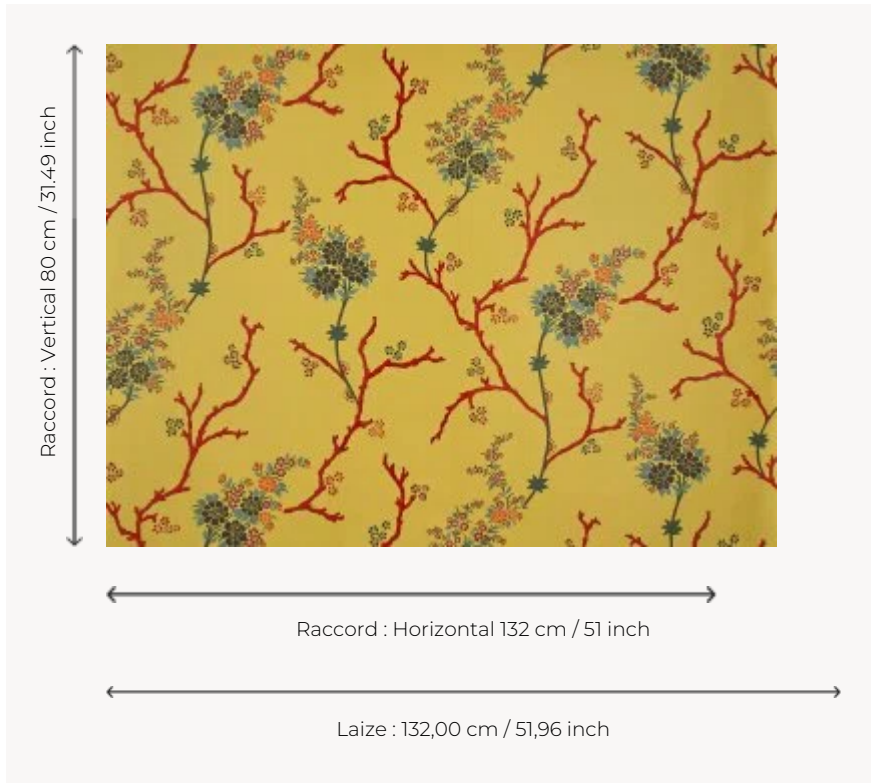

FP960003 KO TAO

Evocation of the marine flora of the Ko Tao region. Like a lacquer, the 3D printing highlights the delicate details of corals and underwater flowers. 3D printing on a wide width non-woven backing.

FP960003 - Soleil

Pierre Frey

TYPE	Wide width printed wallpapers - Embossed patterns
SALES UNIT	Available per meter/yard
BACKING	NON WOVEN
COMPOSITION	-
WIDTH	132 cm / 51,96 inch
REPEAT	H: 132 cm - 51,00 inch V: 80 cm - 31,49 inch Straight repeat
WEIGHT	200 gr / m ²
CARE	
TRIMMING	Trimmed
HANGING/REMOVING	Paste the wall Strippable
CERTIFICATIONS	ASTM E84 Class A
NOTES	Good lightfastness Raised pattern

3 Colors

FP960001
Sable

FP960002
Aqua

FP960003
Soleil