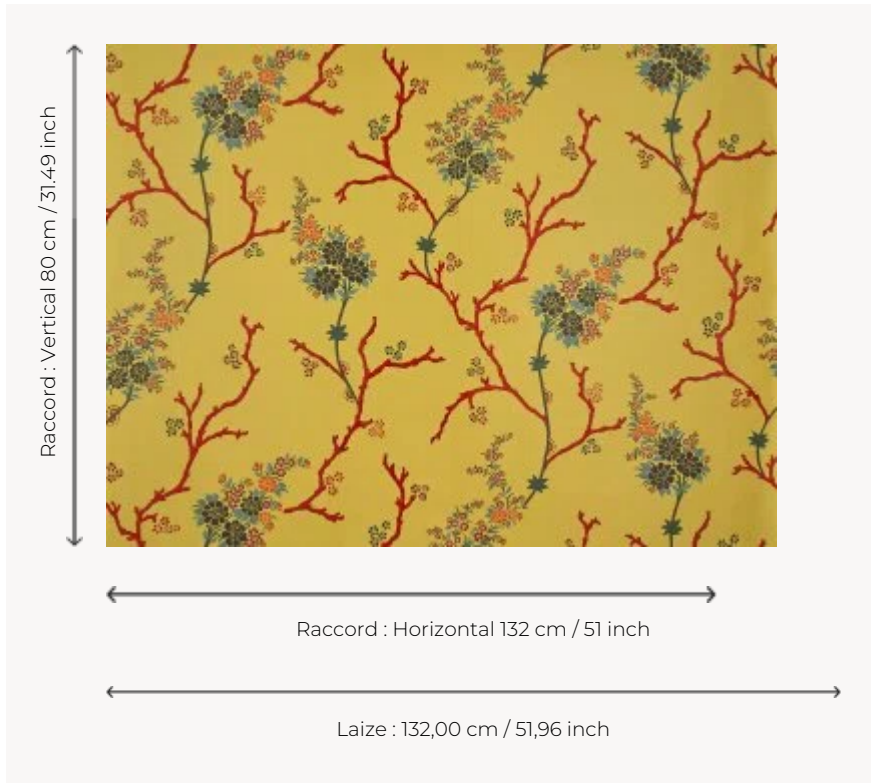

## FP960003 KO TAO

Evocation of the marine flora of the Ko Tao region. Like a lacquer, the 3D printing highlights the delicate details of corals and underwater flowers. 3D printing on a wide width non-woven backing.

### FP960003 - Soleil

### Pierre Frey

<b>TYPE</b>	Wide width printed wallpapers - Embossed patterns
<b>SALES UNIT</b>	Available per meter/yard
<b>BACKING</b>	NON WOVEN
<b>COMPOSITION</b>	-
<b>WIDTH</b>	132 cm / 51,96 inch
<b>REPEAT</b>	H: 132 cm - 51,00 inch V: 80 cm - 31,49 inch Straight repeat
<b>WEIGHT</b>	200 gr / m <sup>2</sup>
<b>CARE</b>	
<b>TRIMMING</b>	Trimmed
<b>HANGING/REMOVING</b>	Paste the wall Strippable
<b>CERTIFICATIONS</b>	ASTM E84 Class A
<b>NOTES</b>	Good lightfastness Raised pattern

## 3 Colors

FP960001  
Sable

FP960002  
Aqua

FP960003  
Soleil