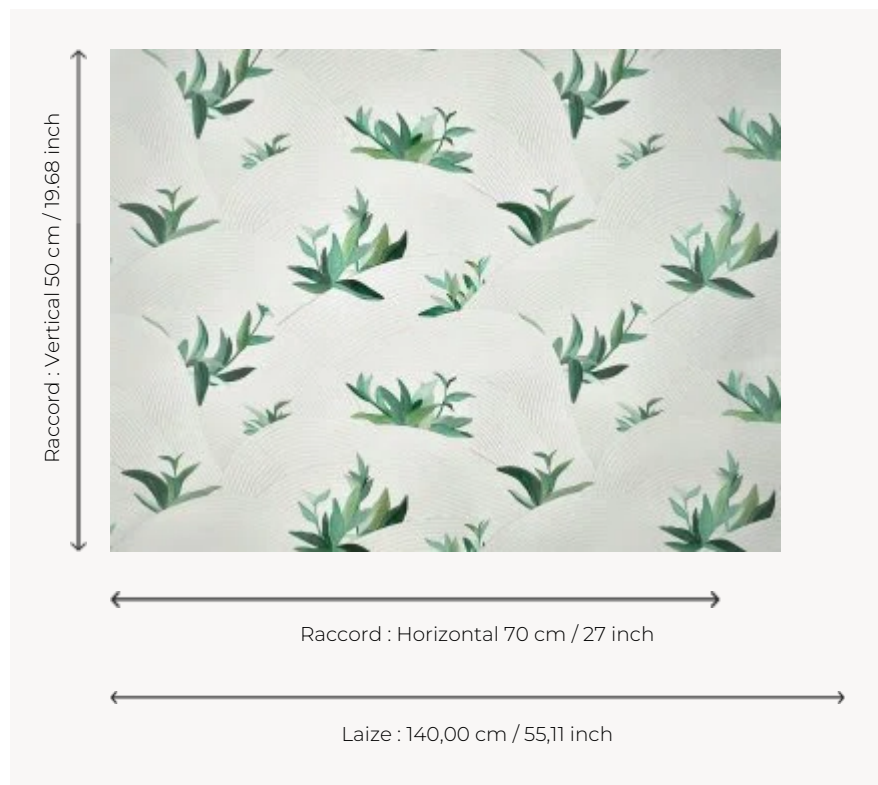

## FP961001 SALINAS VERDE

Contemporary wallpaper inspired by the salt desert of Salinas Grandes in Argentina where salt and agaves meet. The 3D printing as a lacquer in relief underlines the plants in a new way. 3D printing on wide width non-woven backing.

### FP961001 - Agave

### Pierre Frey

<b>TYPE</b>	Wide width printed wallpapers - Embossed patterns
<b>SALES UNIT</b>	Available per meter/yard
<b>BACKING</b>	NON WOVEN
<b>COMPOSITION</b>	-
<b>WIDTH</b>	140 cm / 55,11 inch
<b>REPEAT</b>	H: 70 cm - 27,00 inch V: 50 cm - 19,68 inch Straight repeat
<b>WEIGHT</b>	176 gr / m <sup>2</sup>
<b>CARE</b>	
<b>TRIMMING</b>	Trimmed
<b>HANGING/REMOVING</b>	Paste the wall Strippable
<b>CERTIFICATIONS</b>	ASTM E84 Class A
<b>NOTES</b>	Good lightfastness Raised pattern

# 1 Colors

FP961001  
Agave