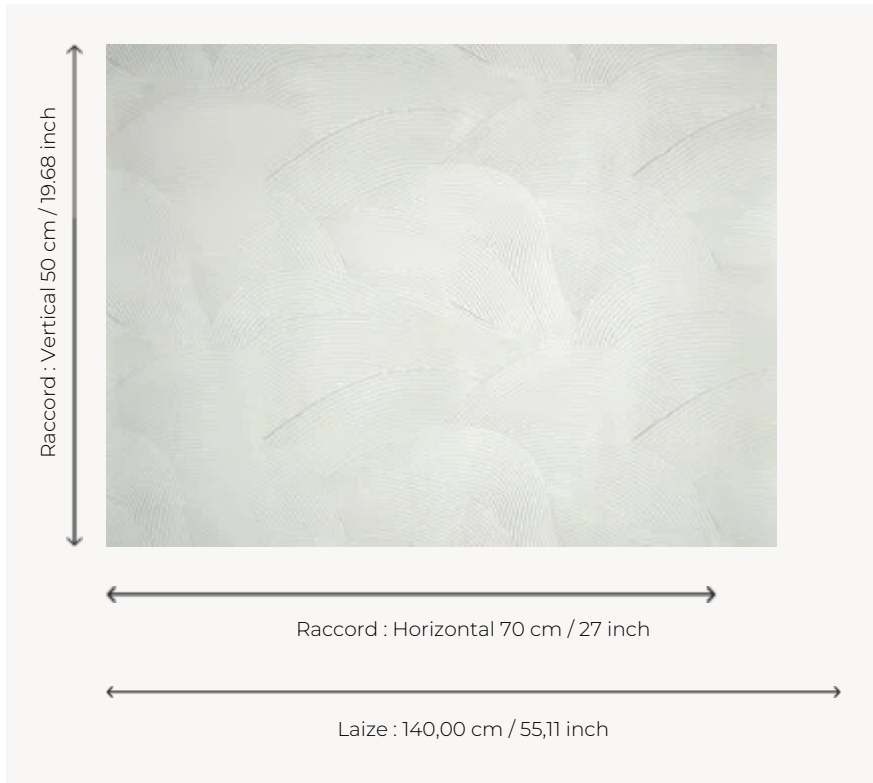

FP962001 SALINAS

SALINAS VERDE design background, inspired by the real salt desert Salinas Grandes in Argentina. 3D printing on wide-width non-woven backing.

FP962001 - Sel

Pierre Frey

TYPE	Wide width printed wallpapers
SALES UNIT	Available per meter/yard
BACKING	NON WOVEN
COMPOSITION	-
WIDTH	140 cm / 55,11 inch
REPEAT	H: 70 cm - 27,00 inch V: 50 cm - 19,68 inch Straight repeat
WEIGHT	166 gr / m ²
CARE	
TRIMMING	Trimmed
HANGING/REMOVING	Paste the wall Strippable
CERTIFICATIONS	ASTM E84 Class A
NOTES	Good lightfastness Raised pattern

1 Colors

FP962001
Sel