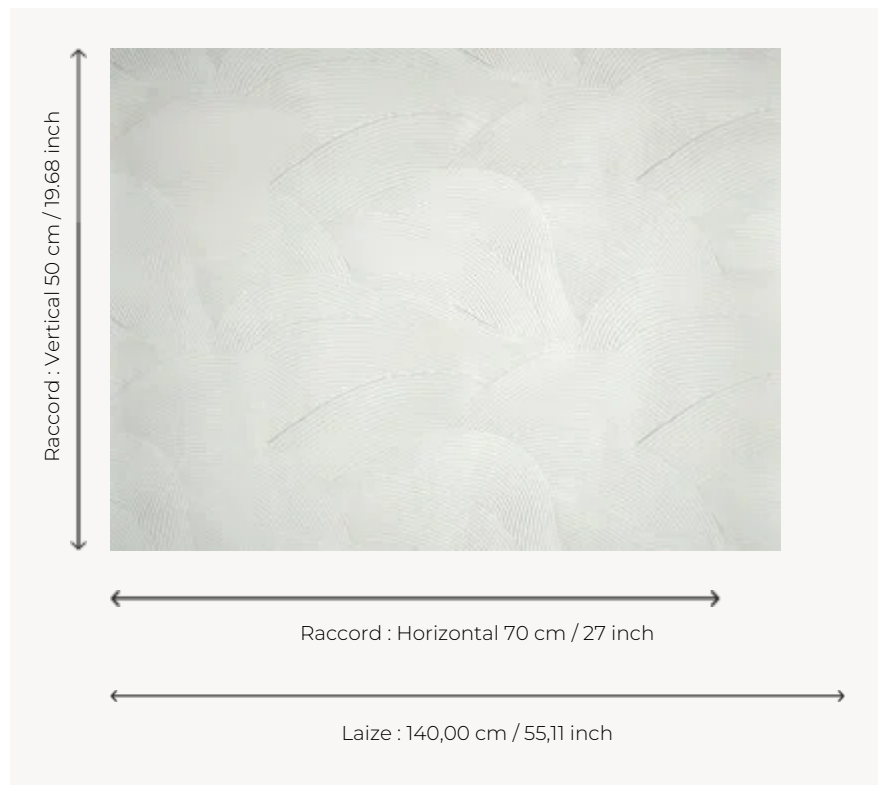

FP962001 SALINAS

SALINAS VERDE design background, inspired by the real salt desert Salinas Grandes in Argentina. 3D printing on wide-width non-woven backing.

FP962001 - Sel

Pierre Frey

TYPE	Wide width printed wallpapers
SALES UNIT	Available per meter/yard
BACKING	NON WOVEN
COMPOSITION	-
WIDTH	140 cm / 55,11 inch
REPEAT	H: 70 cm - 27,00 inch V: 50 cm - 19,68 inch Straight repeat
WEIGHT	166 gr / m ²
CARE	
TRIMMING	Trimmed
HANGING/REMOVING	Paste the wall Strippable
CERTIFICATIONS	ASTM E84 Class A
NOTES	Good lightfastness Raised pattern

1 Colors

FP962001
Sel