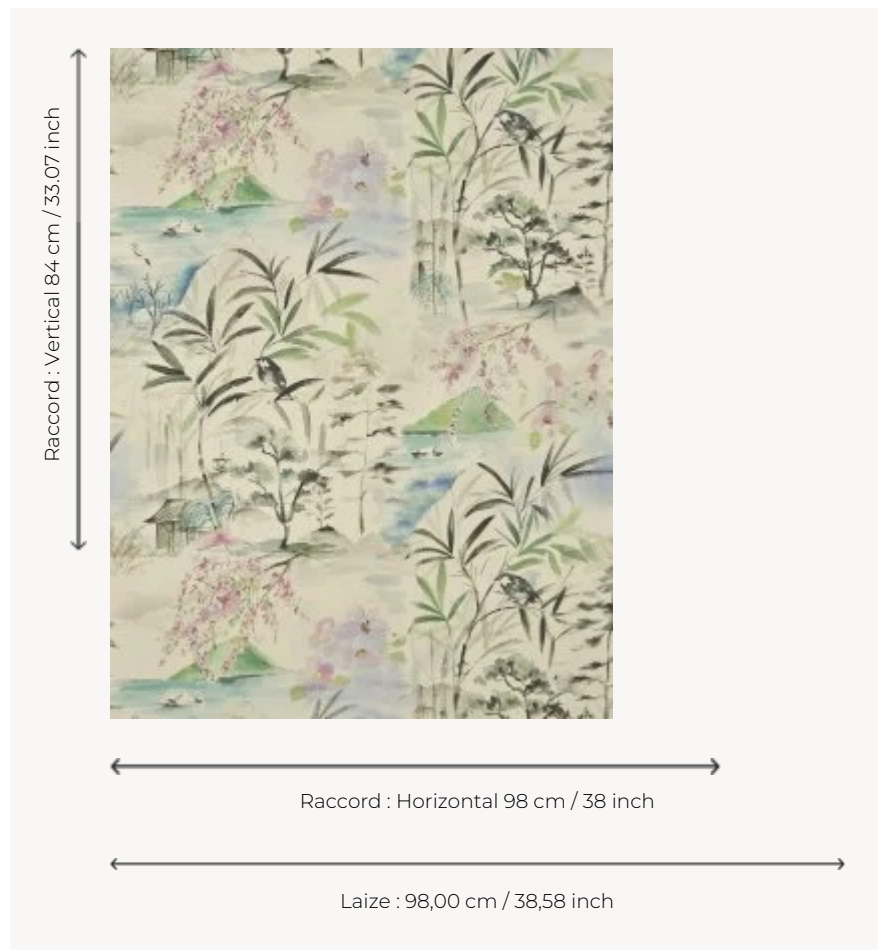

FP963001 OBOSHI

Pattern evoking the Oboshi park in Japan where the spectacle of cherry blossoms is magical.
Embossed vinyl wallpaper with a silk look on a non-woven backing.

FP963001 - Beige

Pierre Frey

TYPE	Wide width printed wallpapers - Vinyls
SALES UNIT	Available per meter/yard
BACKING	NON WOVEN
COMPOSITION	100 % Vinyl
WIDTH	98 cm / 38,58 inch
REPEAT	H: 98 cm - 38,00 inch V: 84 cm - 33,07 inch Straight repeat
WEIGHT	400 gr / m ²
CARE	 
TRIMMING	Trimmed
HANGING/REMOVING	Paste the wall Wet removable
CERTIFICATIONS	EUROCLASS B-s2,d0 ASTM E84 Class A
NOTES	Good lightfastness Flame retardant backing Stain and impact resistant

3 Colors

FP963001
Beige

FP963002
Poudre

FP963003
Celadon