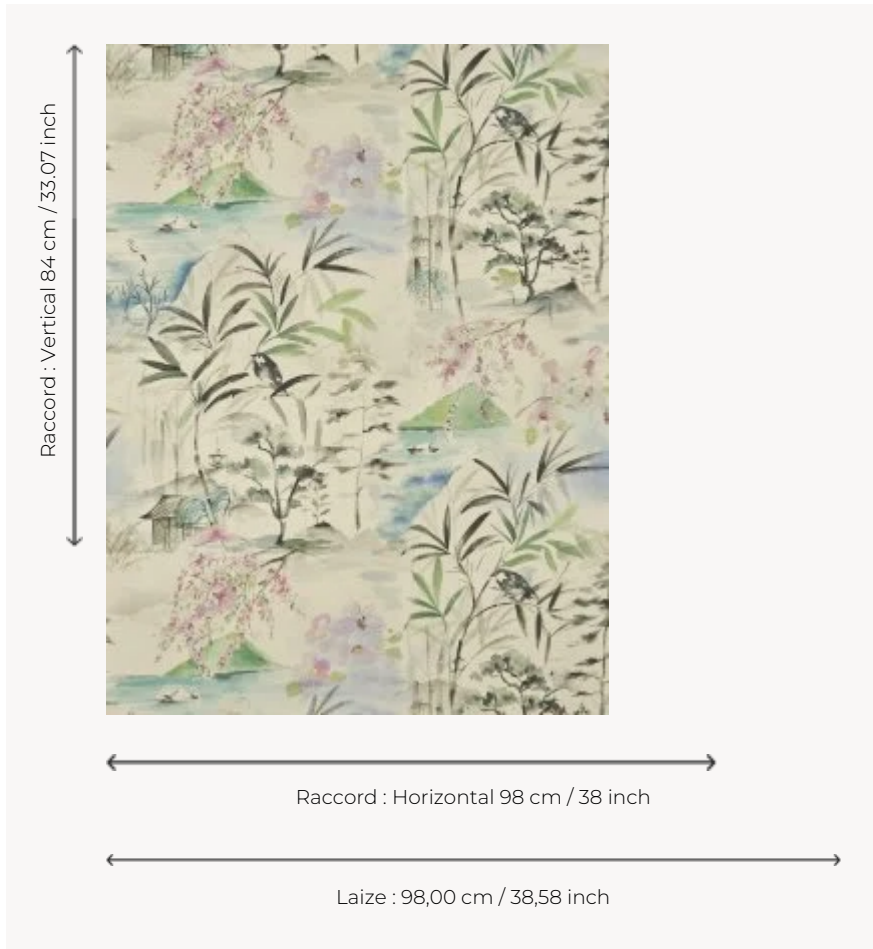

FP963001 OBOSHI

Pattern evoking the Oboshi park in Japan where the spectacle of cherry blossoms is magical.
Embossed vinyl wallpaper with a silk look on a non-woven backing.

FP963001 - Beige

Pierre Frey

TYPE	Wide width printed wallpapers - Vinyls
SALES UNIT	Available per meter/yard
BACKING	NON WOVEN
COMPOSITION	100 % Vinyl
WIDTH	98 cm / 38,58 inch
REPEAT	H: 98 cm - 38,00 inch V: 84 cm - 33,07 inch Straight repeat
WEIGHT	400 gr / m ²
CARE	 
TRIMMING	Trimmed
HANGING/REMOVING	Paste the wall Wet removable
CERTIFICATIONS	EUROCLASS B-s2,d0 ASTM E84 Class A
NOTES	Good lightfastness Flame retardant backing Stain and impact resistant

3 Colors

FP963001
Beige

FP963002
Poudre

FP963003
Celadon