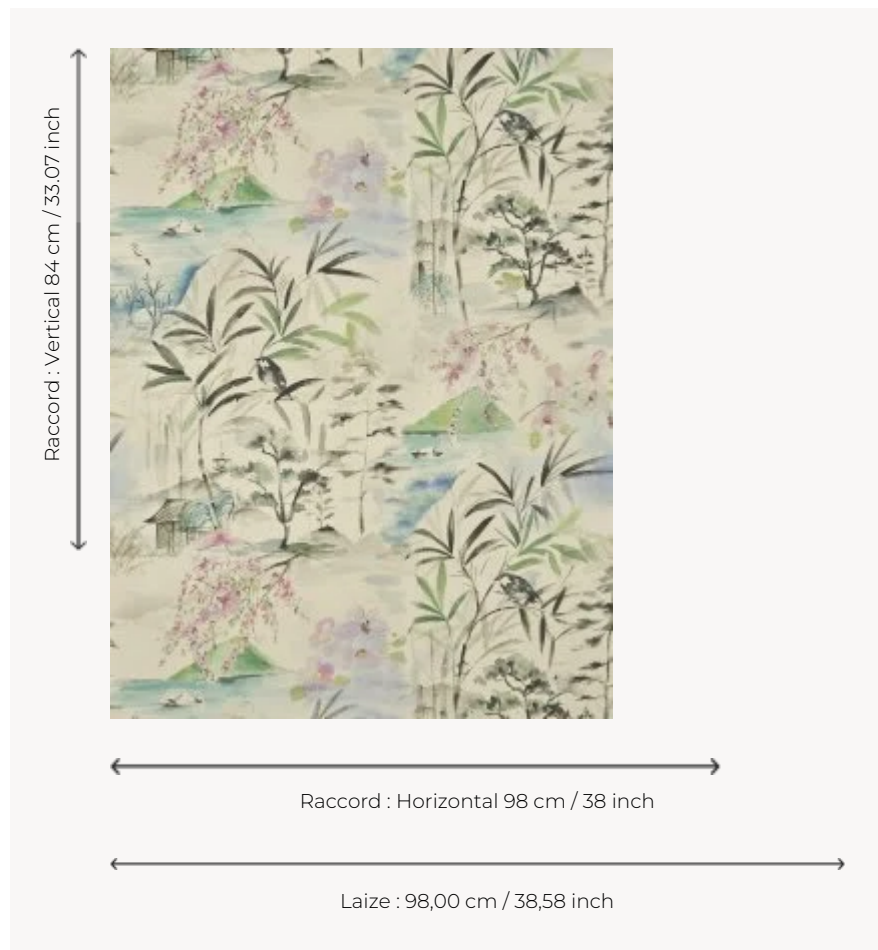

FP963001 OBOSHI

Pattern evoking the Oboshi park in Japan where the spectacle of cherry blossoms is magical.
Embossed vinyl wallpaper with a silk look on a non-woven backing.

FP963001 - Beige

Pierre Frey

TYPE	Wide width printed wallpapers - Vinyls
SALES UNIT	Available per meter/yard
BACKING	NON WOVEN
COMPOSITION	100 % Vinyl
WIDTH	98 cm / 38,58 inch
REPEAT	H: 98 cm - 38,00 inch V: 84 cm - 33,07 inch Straight repeat
WEIGHT	400 gr / m ²
CARE	 
TRIMMING	Trimmed
HANGING/REMOVING	Paste the wall Wet removable
CERTIFICATIONS	EUROCLASS B-s2,d0 ASTM E84 Class A
NOTES	Good lightfastness Flame retardant backing Stain and impact resistant

3 Colors

FP963001
Beige

FP963002
Poudre

FP963003
Celadon