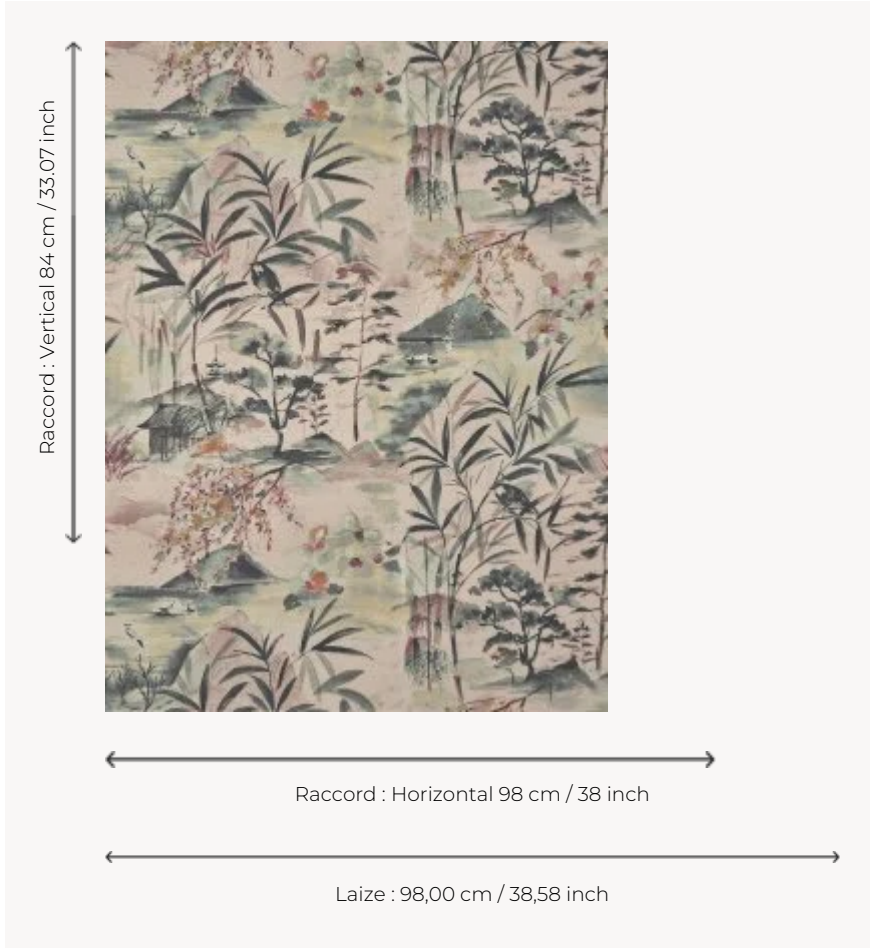

FP963002 OBOSHI

Pattern evoking the Oboshi park in Japan where the spectacle of cherry blossoms is magical.
Embossed vinyl wallpaper with a silk look on a non-woven backing.

FP963002 - Poudre

Pierre Frey

TYPE	Wide width printed wallpapers - Vinyls
SALES UNIT	Available per meter/yard
BACKING	NON WOVEN
COMPOSITION	100 % Vinyl
WIDTH	98 cm / 38,58 inch
REPEAT	H: 98 cm - 38,00 inch V: 84 cm - 33,07 inch Straight repeat
WEIGHT	400 gr / m ²
CARE	 
TRIMMING	Trimmed
HANGING/REMOVING	Paste the wall Wet removable
CERTIFICATIONS	EUROCLASS B-s2,d0 ASTM E84 Class A
NOTES	Good lightfastness Flame retardant backing Stain and impact resistant