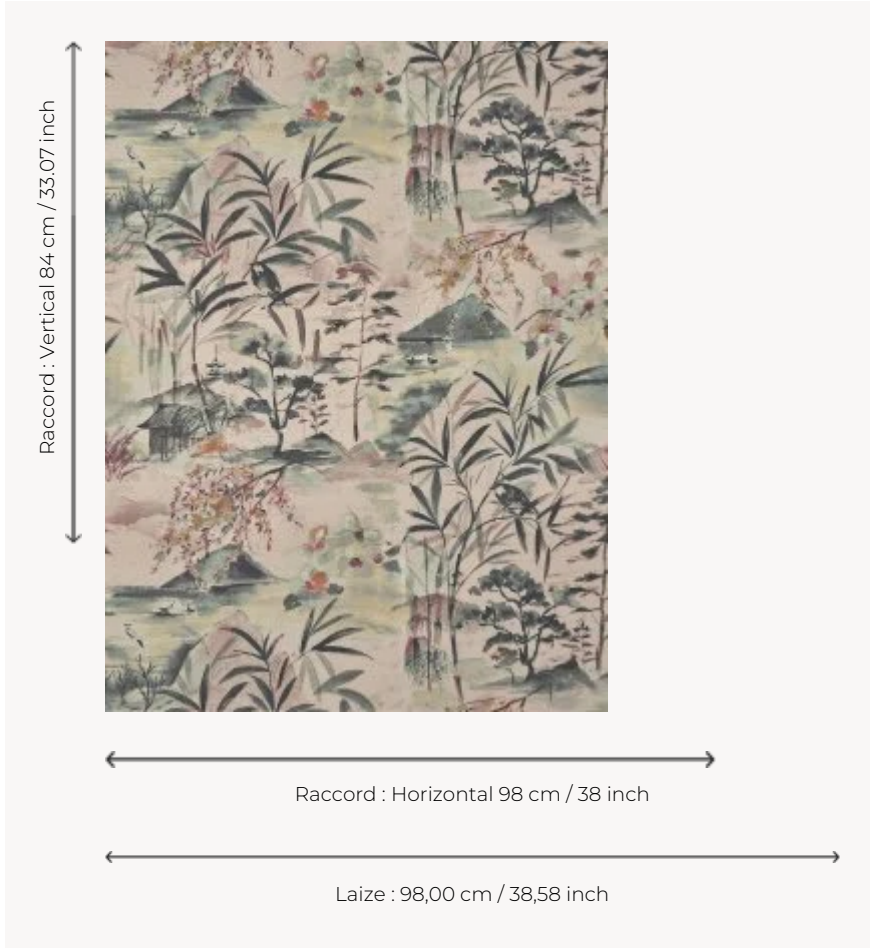

## FP963002 OBOSHI

Pattern evoking the Oboshi park in Japan where the spectacle of cherry blossoms is magical.  
Embossed vinyl wallpaper with a silk look on a non-woven backing.

### Pierre Frey

<b>TYPE</b>	Wide width printed wallpapers - Vinyls
<b>SALES UNIT</b>	Available per meter/yard
<b>BACKING</b>	NON WOVEN
<b>COMPOSITION</b>	100 % Vinyl
<b>WIDTH</b>	98 cm / 38,58 inch
<b>REPEAT</b>	H: 98 cm - 38,00 inch V: 84 cm - 33,07 inch Straight repeat
<b>WEIGHT</b>	400 gr / m <sup>2</sup>
<b>CARE</b>	 
<b>TRIMMING</b>	Trimmed
<b>HANGING/REMOVING</b>	Paste the wall Wet removable
<b>CERTIFICATIONS</b>	EUROCLASS B-s2,d0 ASTM E84 Class A
<b>NOTES</b>	Good lightfastness Flame retardant backing Stain and impact resistant