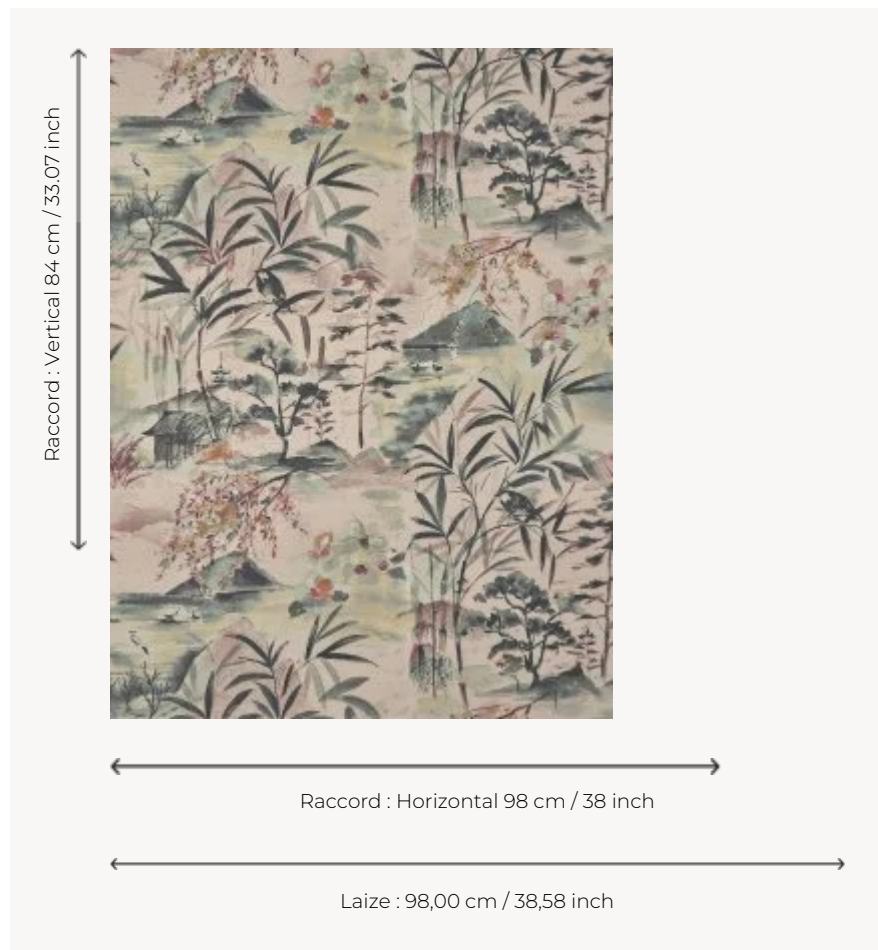

FP963002 OBOSHI

Pattern evoking the Oboshi park in Japan where the spectacle of cherry blossoms is magical.
Embossed vinyl wallpaper with a silk look on a non-woven backing.

FP963002 - Poudre

Pierre Frey

TYPE	Wide width printed wallpapers - Vinyls
SALES UNIT	Available per meter/yard
BACKING	NON WOVEN
COMPOSITION	100 % Vinyl
WIDTH	98 cm / 38,58 inch
REPEAT	H: 98 cm - 38,00 inch V: 84 cm - 33,07 inch Straight repeat
WEIGHT	400 gr / m ²
CARE	 
TRIMMING	Trimmed
HANGING/REMOVING	Paste the wall Wet removable
CERTIFICATIONS	EUROCLASS B-s2,d0 ASTM E84 Class A
NOTES	Good lightfastness Flame retardant backing Stain and impact resistant