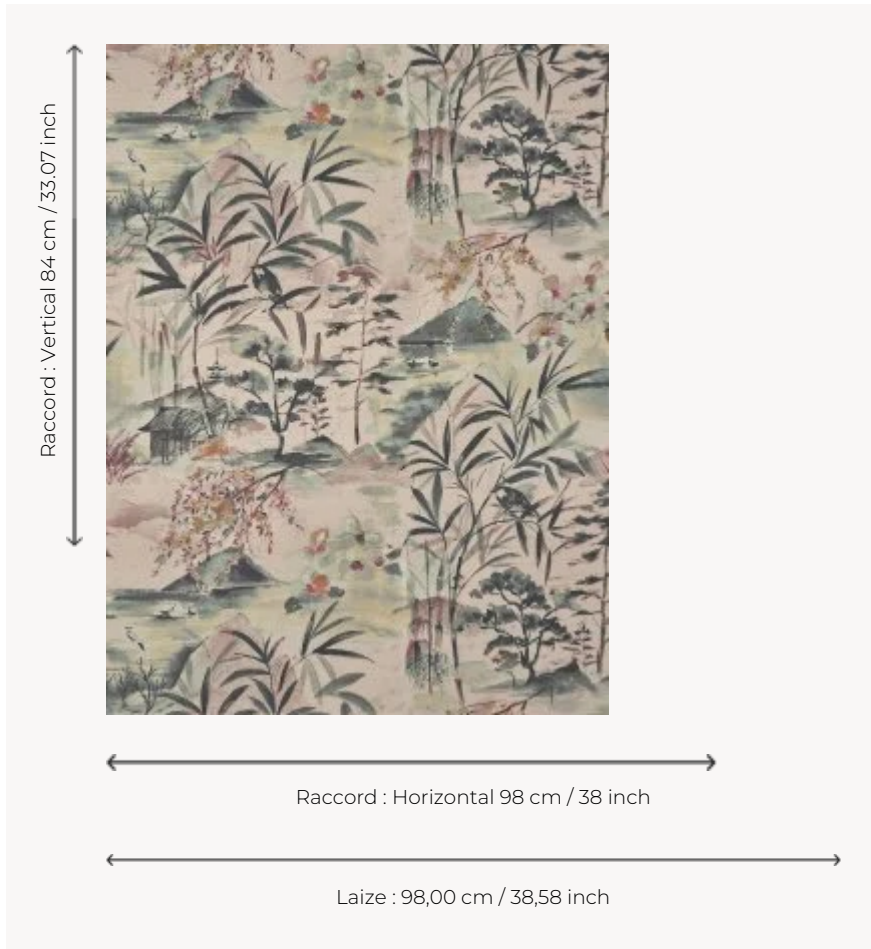

## FP963002 OBOSHI

Pattern evoking the Oboshi park in Japan where the spectacle of cherry blossoms is magical.  
Embossed vinyl wallpaper with a silk look on a non-woven backing.

### Pierre Frey

<b>TYPE</b>	Wide width printed wallpapers - Vinyls
<b>SALES UNIT</b>	Available per meter/yard
<b>BACKING</b>	NON WOVEN
<b>COMPOSITION</b>	100 % Vinyl
<b>WIDTH</b>	98 cm / 38,58 inch
<b>REPEAT</b>	H: 98 cm - 38,00 inch V: 84 cm - 33,07 inch Straight repeat
<b>WEIGHT</b>	400 gr / m <sup>2</sup>
<b>CARE</b>	 
<b>TRIMMING</b>	Trimmed
<b>HANGING/REMOVING</b>	Paste the wall Wet removable
<b>CERTIFICATIONS</b>	EUROCLASS B-s2,d0 ASTM E84 Class A
<b>NOTES</b>	Good lightfastness Flame retardant backing Stain and impact resistant