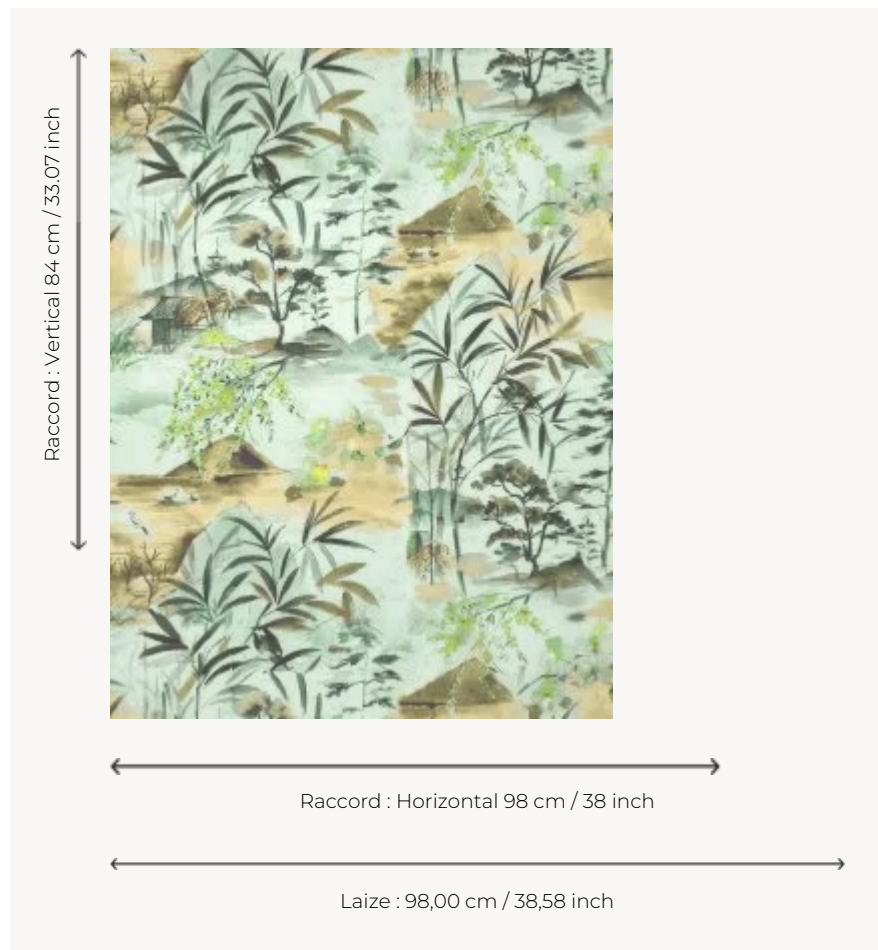

## FP963003 OBOSHI

Pattern evoking the Oboshi park in Japan where the spectacle of cherry blossoms is magical.  
Embossed vinyl wallpaper with a silk look on a non-woven backing.

### Pierre Frey

<b>TYPE</b>	Wide width printed wallpapers - Vinyls
<b>SALES UNIT</b>	Available per meter/yard
<b>BACKING</b>	NON WOVEN
<b>COMPOSITION</b>	100 % Vinyl
<b>WIDTH</b>	98 cm / 38,58 inch
<b>REPEAT</b>	H: 98 cm - 38,00 inch V: 84 cm - 33,07 inch Straight repeat
<b>WEIGHT</b>	400 gr / m <sup>2</sup>
<b>CARE</b>	 
<b>TRIMMING</b>	Trimmed
<b>HANGING/REMOVING</b>	Paste the wall Wet removable
<b>CERTIFICATIONS</b>	EUROCLASS B-s2,d0 ASTM E84 Class A
<b>NOTES</b>	Good lightfastness Flame retardant backing Stain and impact resistant