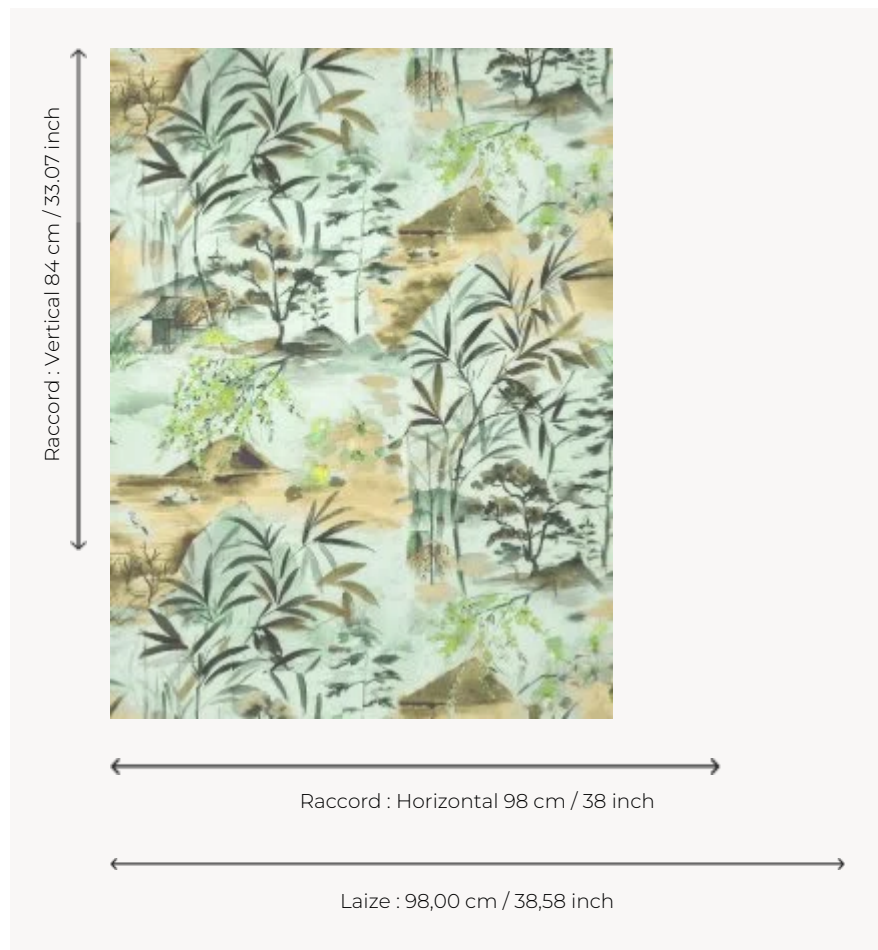

FP963003 OBOSHI

Pattern evoking the Oboshi park in Japan where the spectacle of cherry blossoms is magical.
Embossed vinyl wallpaper with a silk look on a non-woven backing.

FP963003 - Celadon

Pierre Frey

TYPE	Wide width printed wallpapers - Vinyls
SALES UNIT	Available per meter/yard
BACKING	NON WOVEN
COMPOSITION	100 % Vinyl
WIDTH	98 cm / 38,58 inch
REPEAT	H: 98 cm - 38,00 inch V: 84 cm - 33,07 inch Straight repeat
WEIGHT	400 gr / m ²
CARE	 
TRIMMING	Trimmed
HANGING/REMOVING	Paste the wall Wet removable
CERTIFICATIONS	EUROCLASS B-s2,d0 ASTM E84 Class A
NOTES	Good lightfastness Flame retardant backing Stain and impact resistant