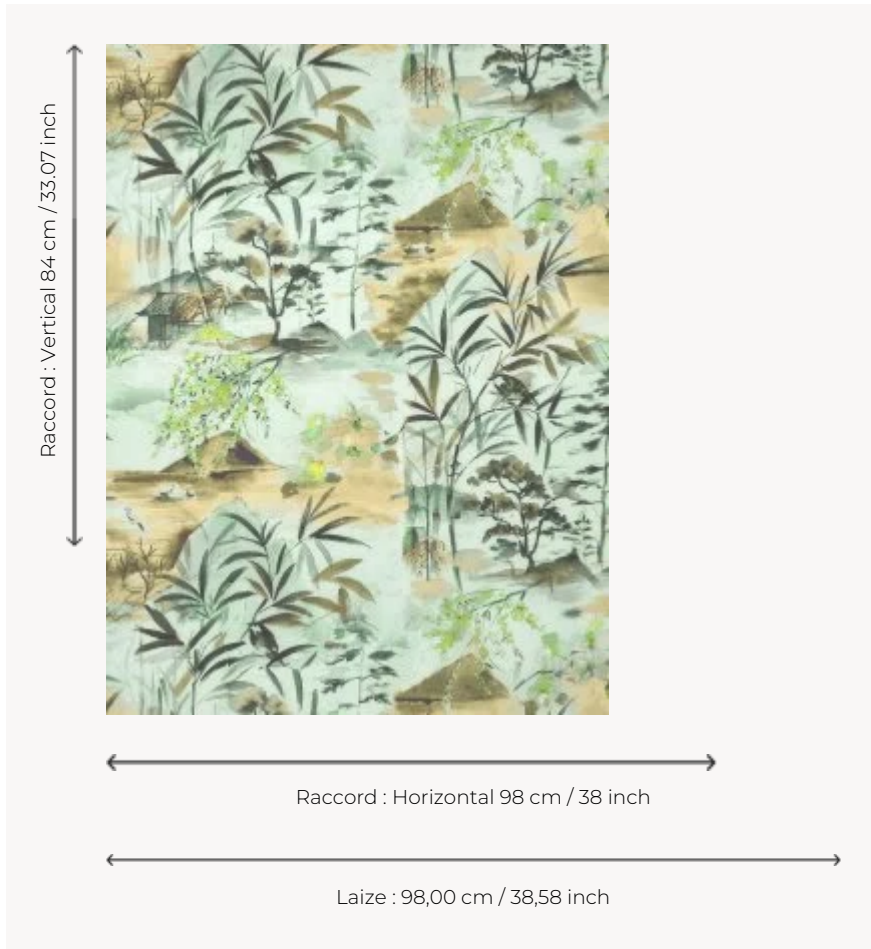

FP963003 OBOSHI

Pattern evoking the Oboshi park in Japan where the spectacle of cherry blossoms is magical.
Embossed vinyl wallpaper with a silk look on a non-woven backing.

FP963003 - Celadon

Pierre Frey

TYPE	Wide width printed wallpapers - Vinyls
SALES UNIT	Available per meter/yard
BACKING	NON WOVEN
COMPOSITION	100 % Vinyl
WIDTH	98 cm / 38,58 inch
REPEAT	H: 98 cm - 38,00 inch V: 84 cm - 33,07 inch Straight repeat
WEIGHT	400 gr / m ²
CARE	 
TRIMMING	Trimmed
HANGING/REMOVING	Paste the wall Wet removable
CERTIFICATIONS	EUROCLASS B-s2,d0 ASTM E84 Class A
NOTES	Good lightfastness Flame retardant backing Stain and impact resistant