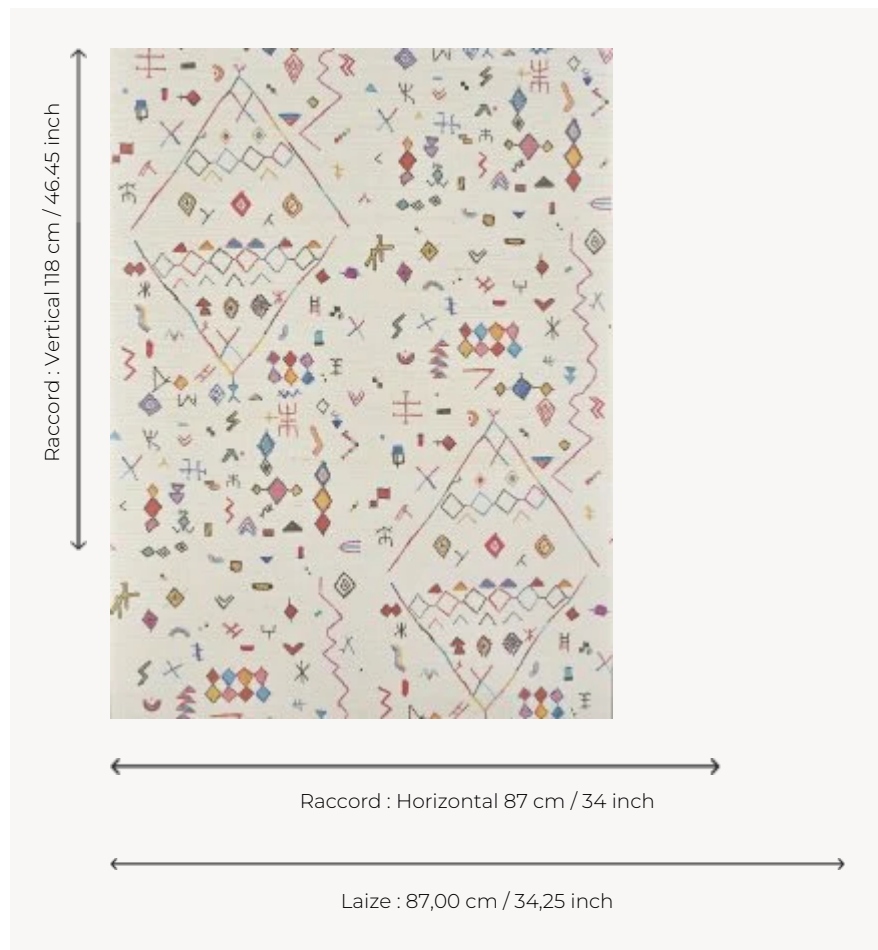

FP964001 TOUAREG

Creation of the artist Hala Salem inspired by North African patterns. Printed on a metallized raffia background laminated on non-woven backing.

FP964001 - Epices

Pierre Frey

TYPE	Small width printed wallpapers - Straws and similar materials
SALES UNIT	Available per meter/yard
BACKING	NON WOVEN
COMPOSITION	100 % Straw
WIDTH	87 cm / 34,25 inch
REPEAT	H: 87 cm - 34,00 inch V: 118 cm - 46,45 inch Straight repeat
WEIGHT	242 gr / m ²
CARE	
TRIMMING	Trimmed
HANGING/REMOVING	Paste the wall Wet removable
CERTIFICATIONS	EUROCLASS B-s1,d0 ASTM E84 Class A
NOTES	Flame retardant backing
INFORMATION	Panel effect Inherent irregularities from the natural fiber

2 Colors

FP964001
Epices

FP964002
Desert