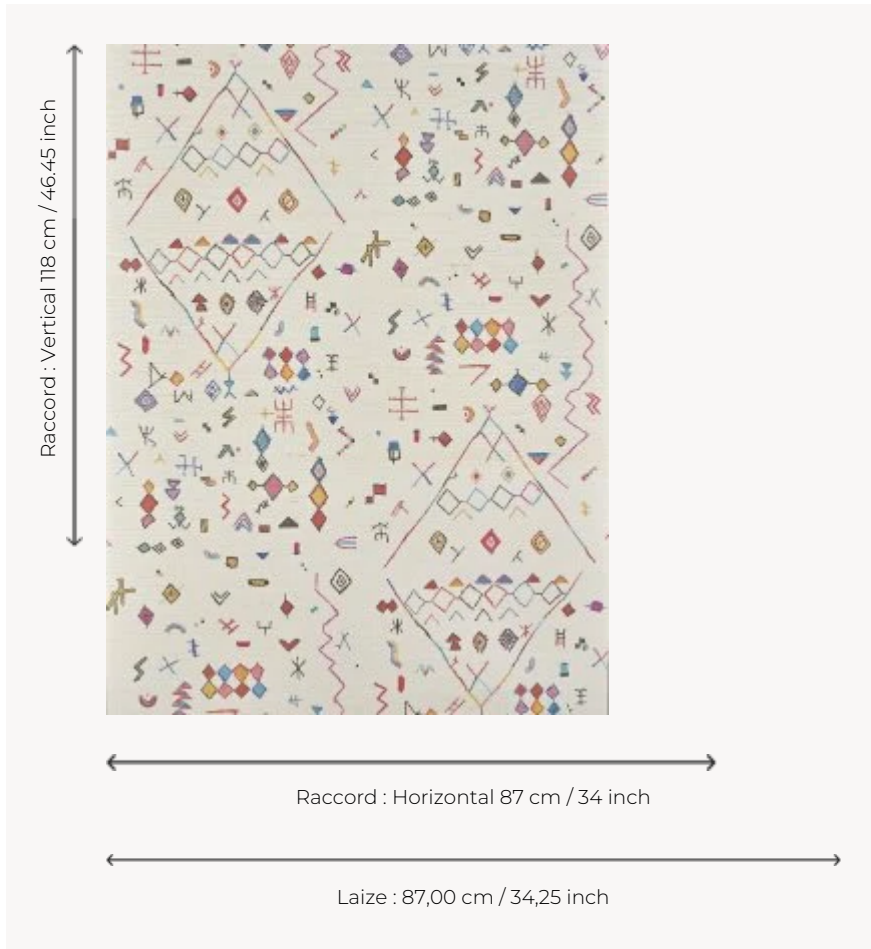

FP964001 TOUAREG

Creation of the artist Hala Salem inspired by North African patterns. Printed on a metallized raffia background laminated on non-woven backing.

FP964001 - Epices

Pierre Frey

| | |
|-------------------------|--|
| TYPE | Small width printed wallpapers - Straws and similar materials |
| SALES UNIT | Available per meter/yard |
| BACKING | NON WOVEN |
| COMPOSITION | 100 % Straw |
| WIDTH | 87 cm / 34,25 inch |
| REPEAT | H: 87 cm - 34,00 inch V: 118 cm - 46,45 inch Straight repeat |
| WEIGHT | 242 gr / m ² |
| CARE | |
| TRIMMING | Trimmed |
| HANGING/REMOVING | Paste the wall Wet removable |
| CERTIFICATIONS | EUROCLASS B-s1,d0 ASTM E84 Class A |
| NOTES | Flame retardant backing |
| INFORMATION | Panel effect Inherent irregularities from the natural fiber |

2 Colors

FP964001
Epices

FP964002
Desert