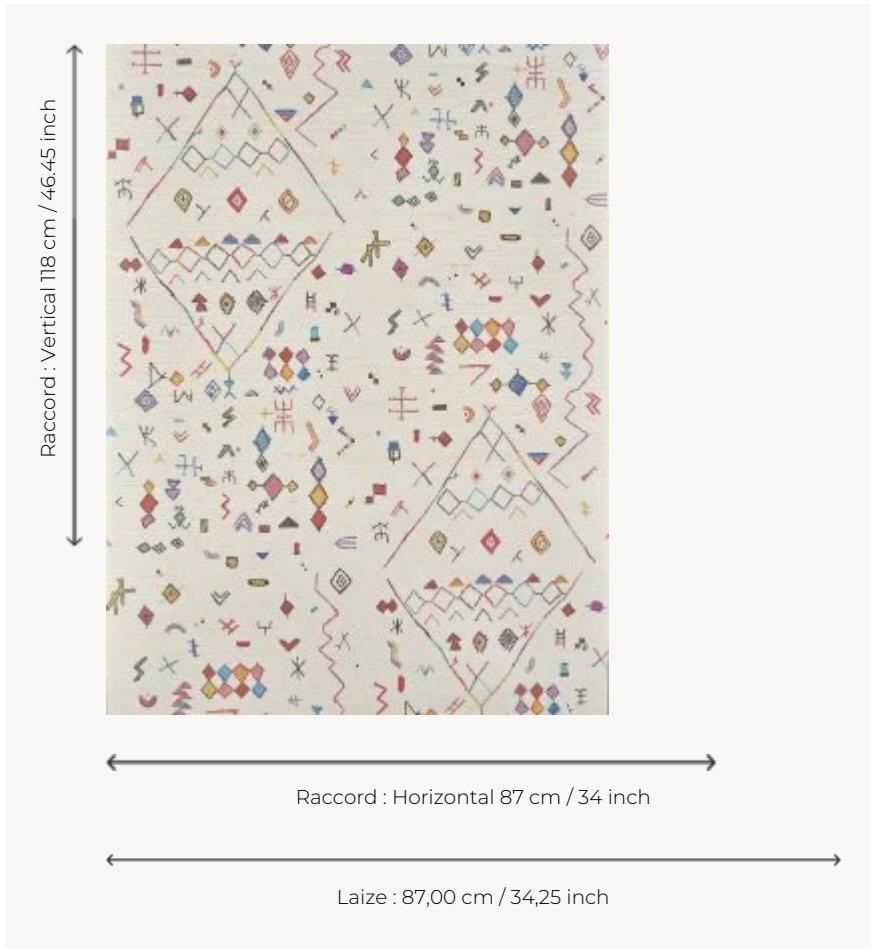

FP964001 TOUAREG

Creation of the artist Hala Salem inspired by North African patterns. Printed on a metallized raffia background laminated on non-woven backing.

FP964001 - Epices

Pierre Frey

TYPE	Small width printed wallpapers - Straws and similar materials
SALES UNIT	Available per meter/yard
BACKING	NON WOVEN
COMPOSITION	100 % Straw
WIDTH	87 cm / 34,25 inch
REPEAT	H: 87 cm - 34,00 inch V: 118 cm - 46,45 inch Straight repeat
WEIGHT	242 gr / m ²
CARE	
TRIMMING	Trimmed
HANGING/REMOVING	Paste the wall Wet removable
CERTIFICATIONS	EUROCLASS B-s1,d0 ASTM E84 Class A
NOTES	Flame retardant backing
INFORMATION	Panel effect Inherent irregularities from the natural fiber

2 Colors

FP964001
Epices

FP964002
Desert