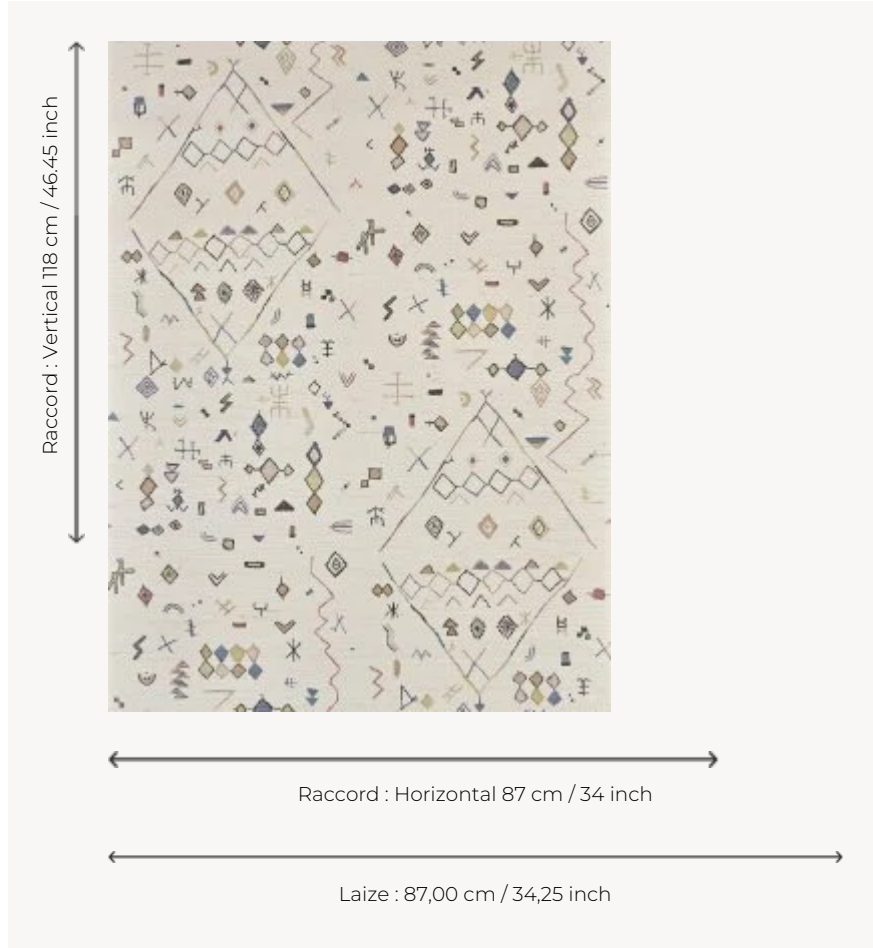

FP964002 TOUAREG

Creation of the artist Hala Salem inspired by North African patterns. Printed on a metallized raffia background laminated on non-woven backing.

FP964002 - Desert

Pierre Frey

TYPE	Small width printed wallpapers - Straws and similar materials
SALES UNIT	Available per meter/yard
BACKING	NON WOVEN
COMPOSITION	100 % Straw
WIDTH	87 cm / 34,25 inch
REPEAT	H: 87 cm - 34,00 inch V: 118 cm - 46,45 inch Straight repeat
WEIGHT	242 gr / m ²
CARE	
TRIMMING	Trimmed
HANGING/REMOVING	Paste the wall Wet removable
CERTIFICATIONS	EUROCLASS B-s1,d0 ASTM E84 Class A
NOTES	Flame retardant backing
INFORMATION	Panel effect Inherent irregularities from the natural fiber

2 Colors

FP964001
Epices

FP964002
Desert