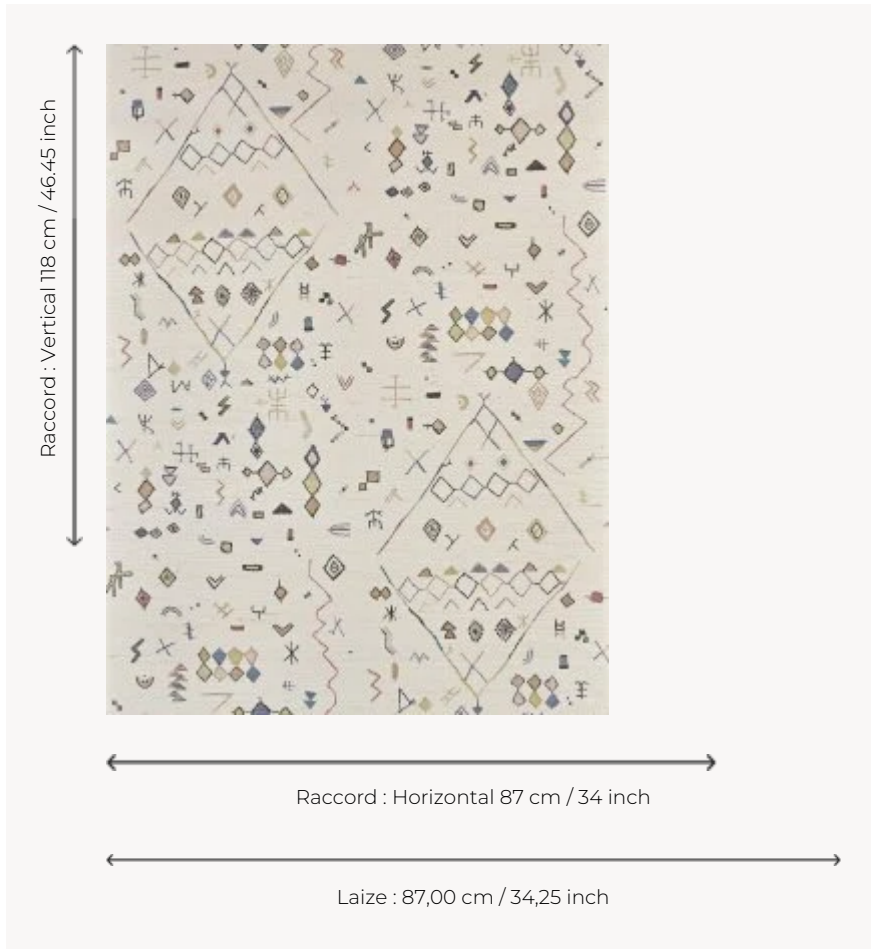

FP964002 TOUAREG

Creation of the artist Hala Salem inspired by North African patterns. Printed on a metallized raffia background laminated on non-woven backing.

FP964002 - Desert

Pierre Frey

TYPE	Small width printed wallpapers - Straws and similar materials
SALES UNIT	Available per meter/yard
BACKING	NON WOVEN
COMPOSITION	100 % Straw
WIDTH	87 cm / 34,25 inch
REPEAT	H: 87 cm - 34,00 inch V: 118 cm - 46,45 inch Straight repeat
WEIGHT	242 gr / m ²
CARE	
TRIMMING	Trimmed
HANGING/REMOVING	Paste the wall Wet removable
CERTIFICATIONS	EUROCLASS B-s1,d0 ASTM E84 Class A
NOTES	Flame retardant backing
INFORMATION	Panel effect Inherent irregularities from the natural fiber

2 Colors

FP964001
Epices

FP964002
Desert