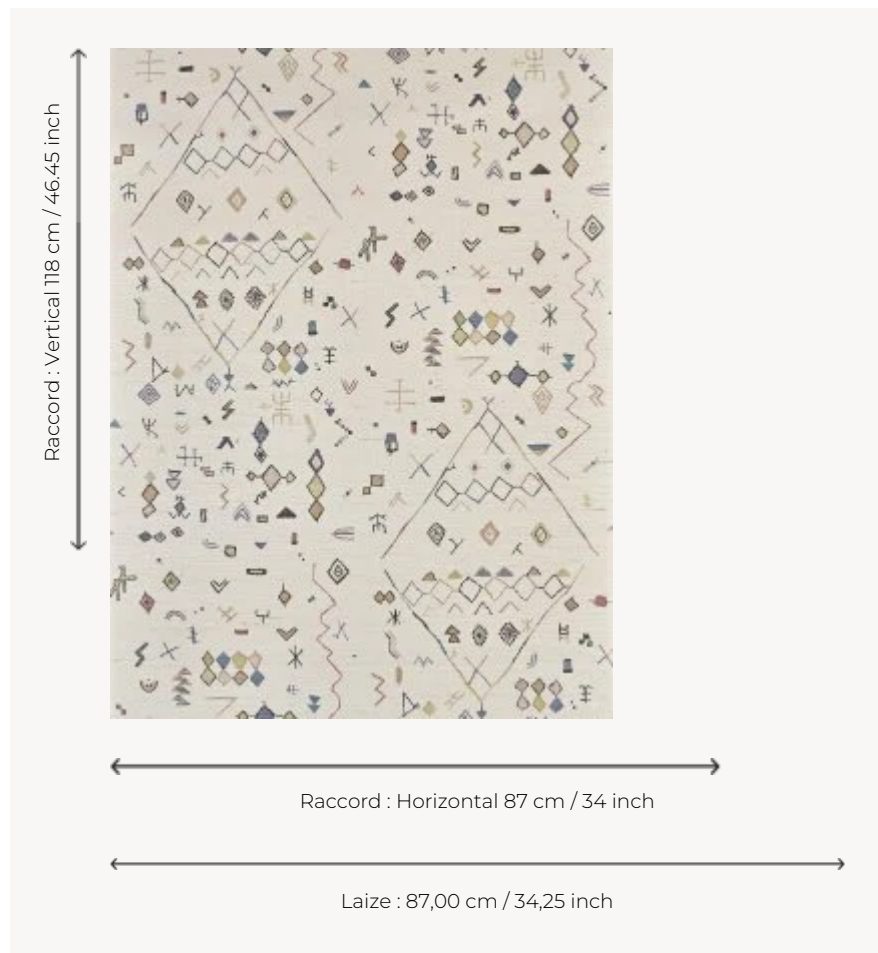

FP964002 TOUAREG

Creation of the artist Hala Salem inspired by North African patterns. Printed on a metallized raffia background laminated on non-woven backing.

FP964002 - Desert

Pierre Frey

TYPE	Small width printed wallpapers - Straws and similar materials
SALES UNIT	Available per meter/yard
BACKING	NON WOVEN
COMPOSITION	100 % Straw
WIDTH	87 cm / 34,25 inch
REPEAT	H: 87 cm - 34,00 inch V: 118 cm - 46,45 inch Straight repeat
WEIGHT	242 gr / m ²
CARE	
TRIMMING	Trimmed
HANGING/REMOVING	Paste the wall Wet removable
CERTIFICATIONS	EUROCLASS B-s1,d0 ASTM E84 Class A
NOTES	Flame retardant backing
INFORMATION	Panel effect Inherent irregularities from the natural fiber

2 Colors

FP964001
Epices

FP964002
Desert