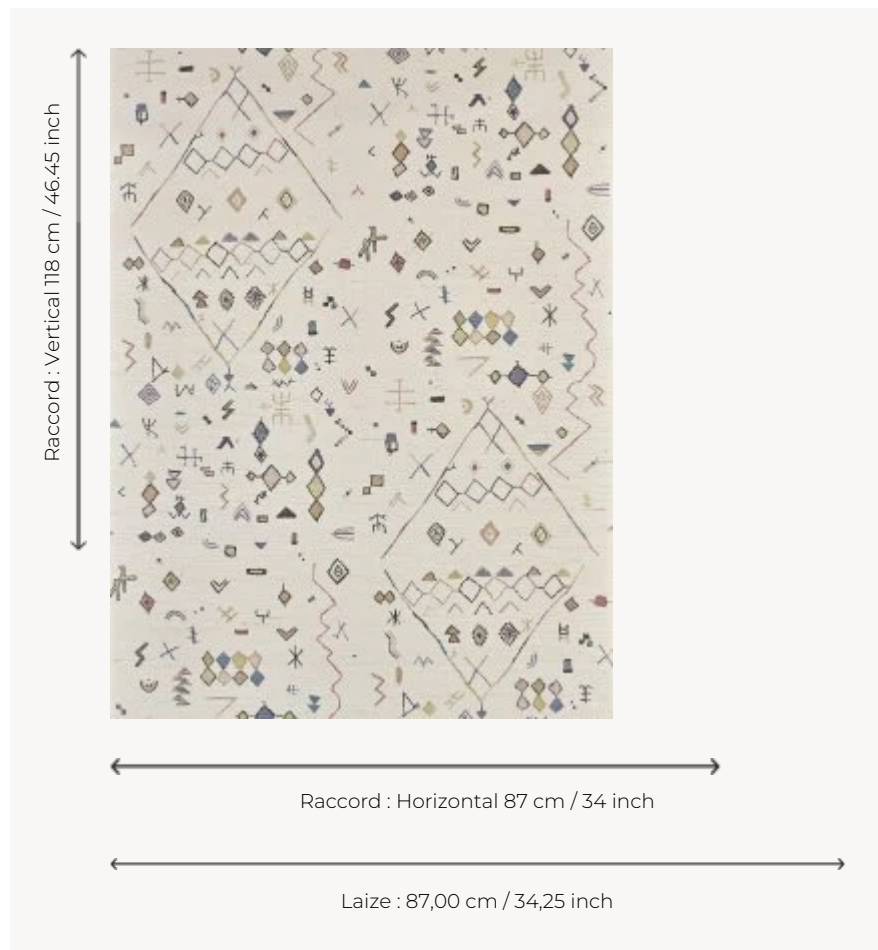

FP964002 TOUAREG

Creation of the artist Hala Salem inspired by North African patterns. Printed on a metallized raffia background laminated on non-woven backing.

FP964002 - Desert

Pierre Frey

TYPE	Small width printed wallpapers - Straws and similar materials
SALES UNIT	Available per meter/yard
BACKING	NON WOVEN
COMPOSITION	100 % Straw
WIDTH	87 cm / 34,25 inch
REPEAT	H: 87 cm - 34,00 inch V: 118 cm - 46,45 inch Straight repeat
WEIGHT	242 gr / m ²
CARE	
TRIMMING	Trimmed
HANGING/REMOVING	Paste the wall Wet removable
CERTIFICATIONS	EUROCLASS B-s1,d0 ASTM E84 Class A
NOTES	Flame retardant backing
INFORMATION	Panel effect Inherent irregularities from the natural fiber

2 Colors

FP964001
Epices

FP964002
Desert