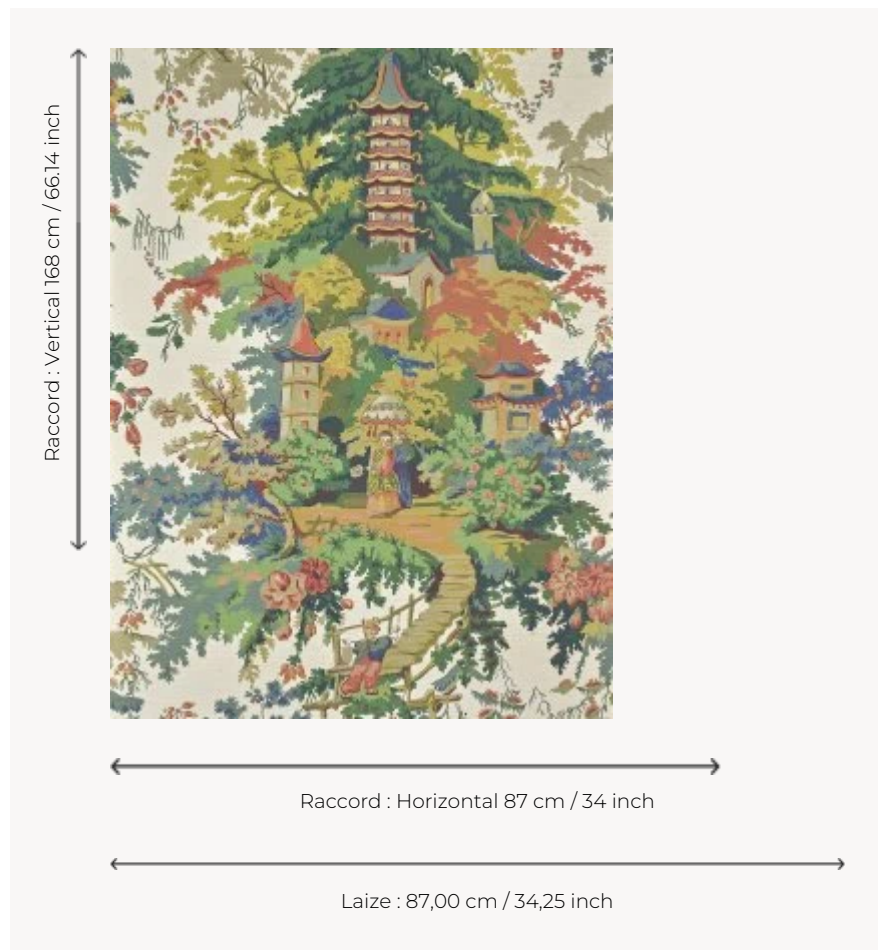

FP965001 JARDINS JAPONAIS

Reproduction of a 19th century gouache from the archives of Pierre Frey illustrating the composition and elegance of Japanese gardens. Printed on a raffia background laminated on non-woven backing.

FP965001 - Jour

Pierre Frey

TYPE	Small width printed wallpapers - Straws and similar materials
SALES UNIT	Available per meter/yard
BACKING	NON WOVEN
COMPOSITION	100 % Straw
WIDTH	87 cm / 34,25 inch
REPEAT	H: 87 cm - 34,00 inch V: 168 cm - 66,14 inch Half drop repeat
WEIGHT	297 gr / m ²
CARE	
TRIMMING	Trimmed
HANGING/REMOVING	Paste the wall Wet removable
CERTIFICATIONS	EUROCLASS B-s1,d0 ASTM E84 Class A
NOTES	Flame retardant backing
INFORMATION	Panel effect Inherent irregularities from the natural fiber

2 Colors

FP965001
Jour

FP965002
Nuit