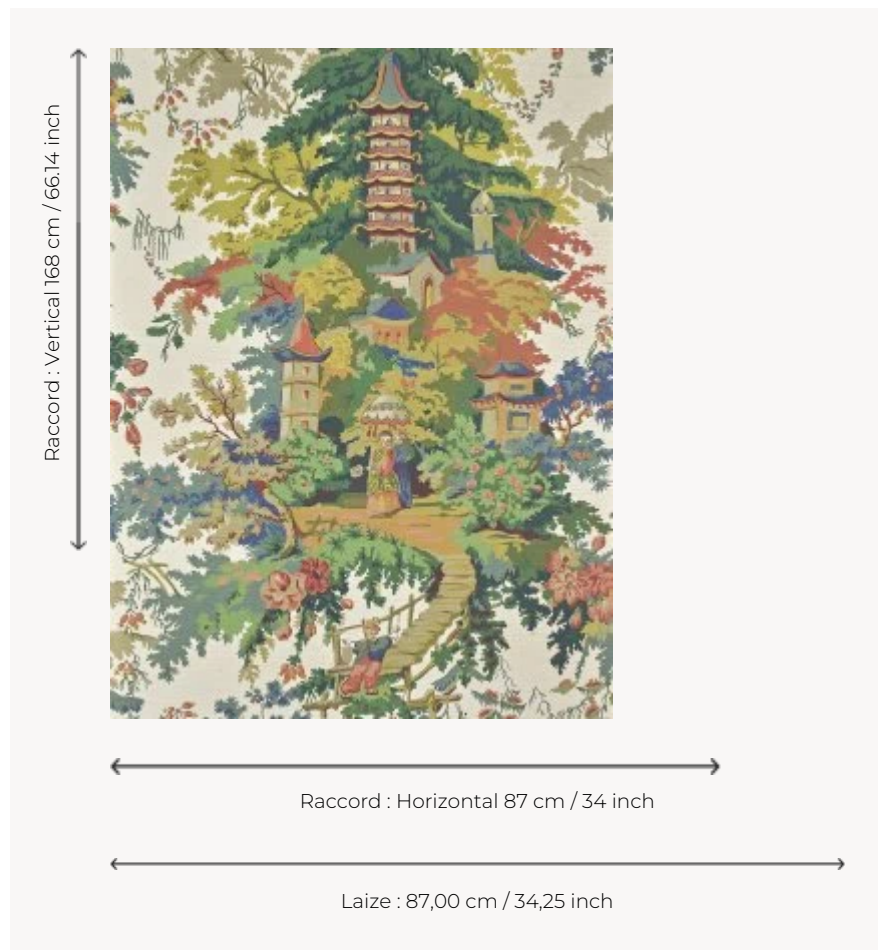

## FP965001 JARDINS JAPONAIS

Reproduction of a 19th century gouache from the archives of Pierre Frey illustrating the composition and elegance of Japanese gardens. Printed on a raffia background laminated on non-woven backing.

### Pierre Frey

<b>TYPE</b>	Small width printed wallpapers - Straws and similar materials
<b>SALES UNIT</b>	Available per meter/yard
<b>BACKING</b>	NON WOVEN
<b>COMPOSITION</b>	100 % Straw
<b>WIDTH</b>	87 cm / 34,25 inch
<b>REPEAT</b>	H: 87 cm - 34,00 inch V: 168 cm - 66,14 inch Half drop repeat
<b>WEIGHT</b>	297 gr / m <sup>2</sup>
<b>CARE</b>	
<b>TRIMMING</b>	Trimmed
<b>HANGING/REMOVING</b>	Paste the wall Wet removable
<b>CERTIFICATIONS</b>	EUROCLASS B-s1,d0 ASTM E84 Class A
<b>NOTES</b>	Flame retardant backing
<b>INFORMATION</b>	Panel effect Inherent irregularities from the natural fiber

## 2 Colors

FP965001  
Jour

FP965002  
Nuit