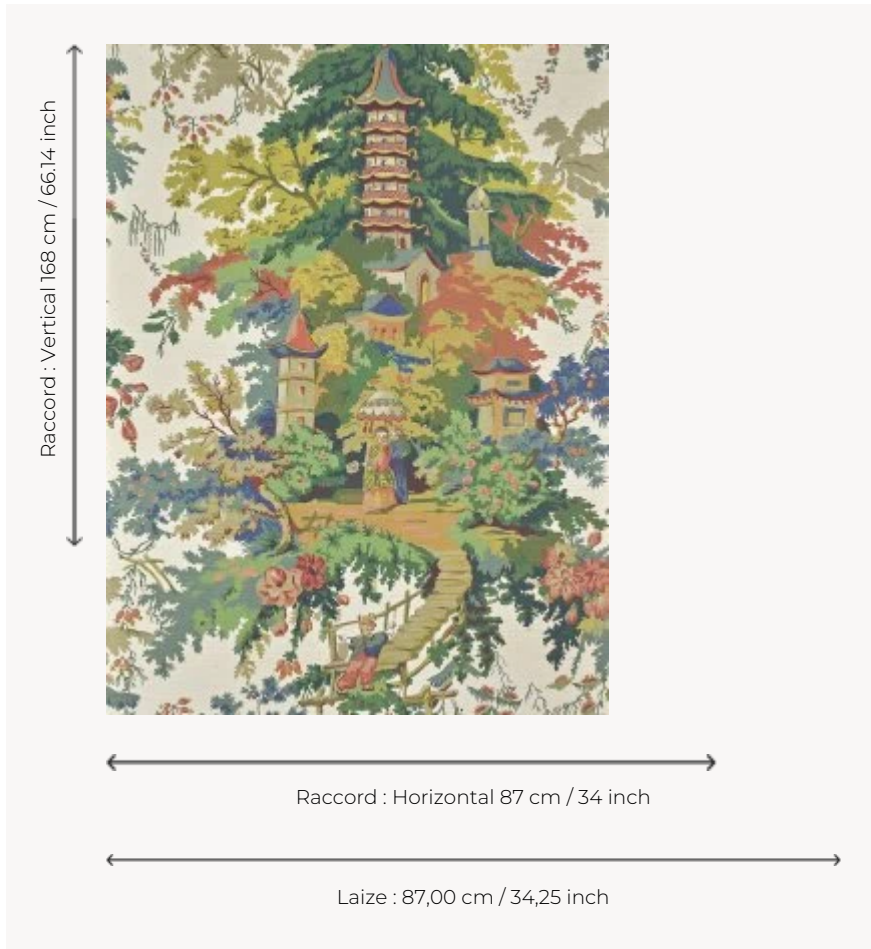

## FP965001 JARDINS JAPONAIS

Reproduction of a 19th century gouache from the archives of Pierre Frey illustrating the composition and elegance of Japanese gardens. Printed on a raffia background laminated on non-woven backing.

### Pierre Frey

<b>TYPE</b>	Small width printed wallpapers - Straws and similar materials
<b>SALES UNIT</b>	Available per meter/yard
<b>BACKING</b>	NON WOVEN
<b>COMPOSITION</b>	100 % Straw
<b>WIDTH</b>	87 cm / 34,25 inch
<b>REPEAT</b>	H: 87 cm - 34,00 inch V: 168 cm - 66,14 inch Half drop repeat
<b>WEIGHT</b>	297 gr / m <sup>2</sup>
<b>CARE</b>	
<b>TRIMMING</b>	Trimmed
<b>HANGING/REMOVING</b>	Paste the wall Wet removable
<b>CERTIFICATIONS</b>	EUROCLASS B-s1,d0 ASTM E84 Class A
<b>NOTES</b>	Flame retardant backing
<b>INFORMATION</b>	Panel effect Inherent irregularities from the natural fiber

## 2 Colors

FP965001  
Jour

FP965002  
Nuit