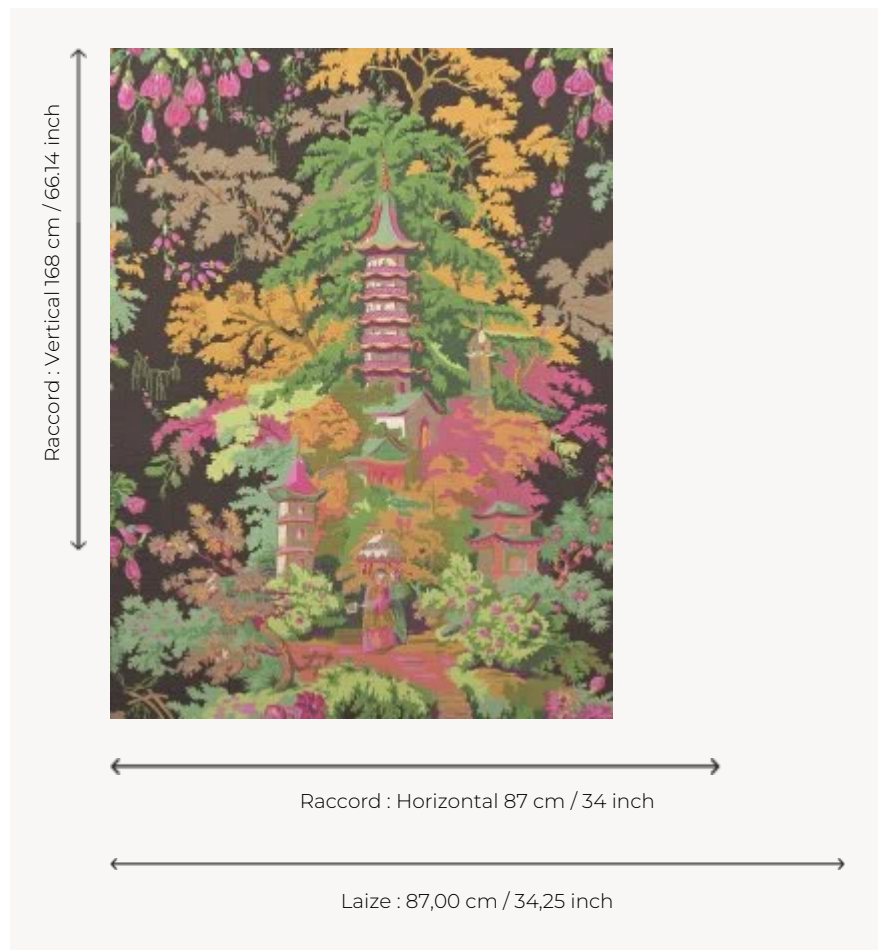

FP965002 JARDINS JAPONAIS

Reproduction of a 19th century gouache from the archives of Pierre Frey illustrating the composition and elegance of Japanese gardens. Printed on a raffia background laminated on non-woven backing.

FP965002 - Nuit

Pierre Frey

TYPE	Small width printed wallpapers - Straws and similar materials
SALES UNIT	Available per meter/yard
BACKING	NON WOVEN
COMPOSITION	100 % Straw
WIDTH	87 cm / 34,25 inch
REPEAT	H: 87 cm - 34,00 inch V: 168 cm - 66,14 inch Half drop repeat
WEIGHT	297 gr / m ²
CARE	
TRIMMING	Trimmed
HANGING/REMOVING	Paste the wall Wet removable
CERTIFICATIONS	EUROCLASS B-s1,d0 ASTM E84 Class A
NOTES	Flame retardant backing
INFORMATION	Panel effect Inherent irregularities from the natural fiber

2 Colors

FP965001
Jour

FP965002
Nuit