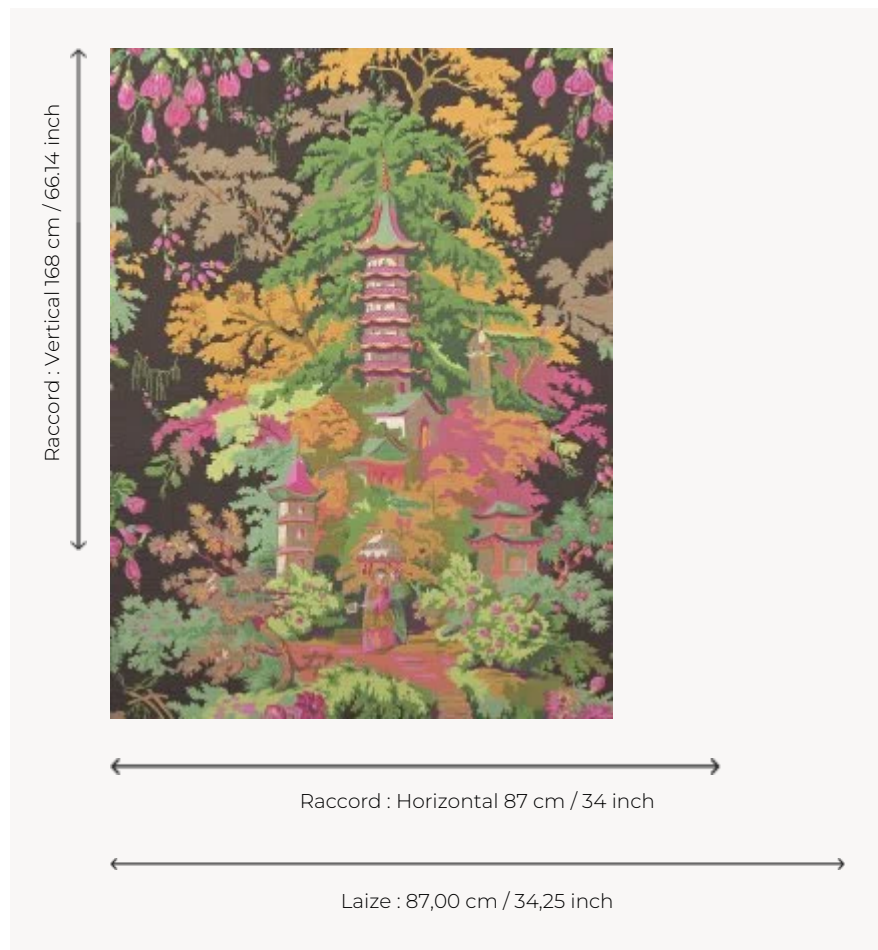

FP965002 JARDINS JAPONAIS

Reproduction of a 19th century gouache from the archives of Pierre Frey illustrating the composition and elegance of Japanese gardens. Printed on a raffia background laminated on non-woven backing.

FP965002 - Nuit

Pierre Frey

TYPE	Small width printed wallpapers - Straws and similar materials
SALES UNIT	Available per meter/yard
BACKING	NON WOVEN
COMPOSITION	100 % Straw
WIDTH	87 cm / 34,25 inch
REPEAT	H: 87 cm - 34,00 inch V: 168 cm - 66,14 inch Half drop repeat
WEIGHT	297 gr / m ²
CARE	
TRIMMING	Trimmed
HANGING/REMOVING	Paste the wall Wet removable
CERTIFICATIONS	EUROCLASS B-s1,d0 ASTM E84 Class A
NOTES	Flame retardant backing
INFORMATION	Panel effect Inherent irregularities from the natural fiber

2 Colors

FP965001

Jour

FP965002

Nuit