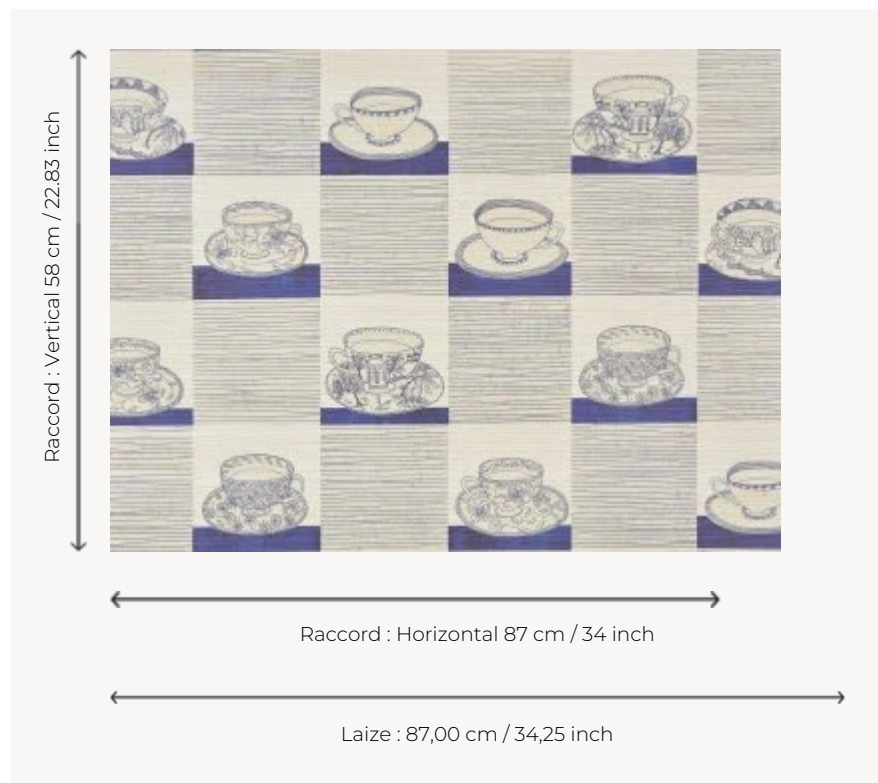

FP968001 - Indigo

Pierre Frey

TYPE	Small width printed wallpapers - Straws and similar materials
SALES UNIT	Available per meter/yard
BACKING	NON WOVEN
COMPOSITION	100 % Straw
WIDTH	87 cm / 34,25 inch
REPEAT	H: 87 cm - 34,00 inch V: 58 cm - 22,83 inch Straight repeat
WEIGHT	242 gr / m ²
CARE	
TRIMMING	Trimmed
HANGING/REMOVING	Paste the wall Wet removable
CERTIFICATIONS	EUROCLASS B-s1,d0 ASTM E84 Class A
NOTES	Flame retardant backing
INFORMATION	Panel effect Inherent irregularities from the natural fiber