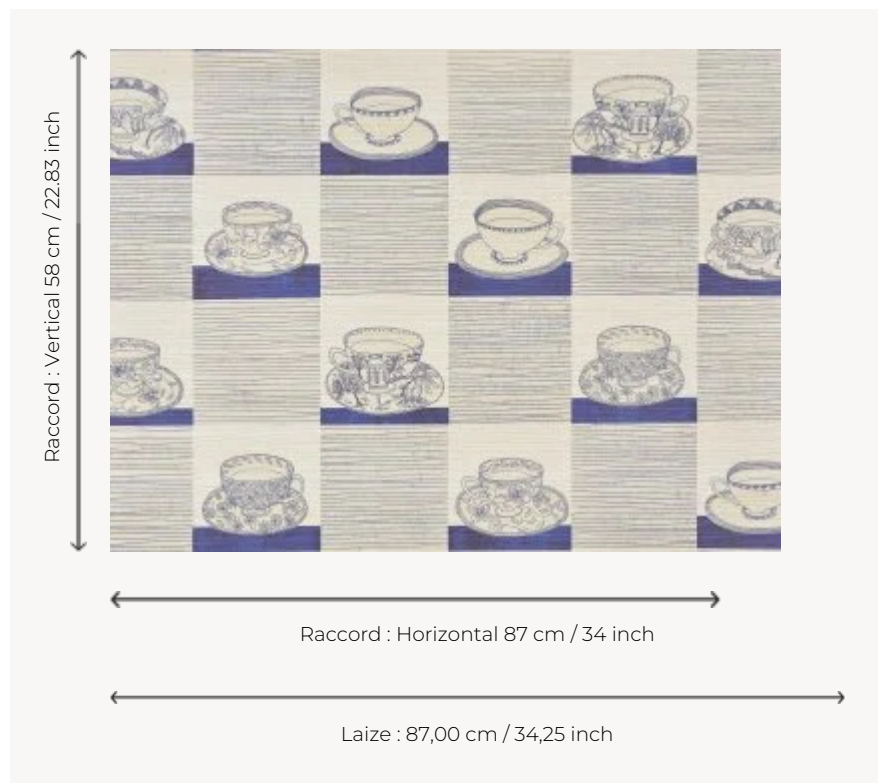

### Pierre Frey

<b>TYPE</b>	Small width printed wallpapers - Straws and similar materials
<b>SALES UNIT</b>	Available per meter/yard
<b>BACKING</b>	NON WOVEN
<b>COMPOSITION</b>	100 % Straw
<b>WIDTH</b>	87 cm / 34,25 inch
<b>REPEAT</b>	H: 87 cm - 34,00 inch V: 58 cm - 22,83 inch Straight repeat
<b>WEIGHT</b>	242 gr / m <sup>2</sup>
<b>CARE</b>	
<b>TRIMMING</b>	Trimmed
<b>HANGING/REMOVING</b>	Paste the wall Wet removable
<b>CERTIFICATIONS</b>	EUROCLASS B-s1,d0 ASTM E84 Class A
<b>NOTES</b>	Flame retardant backing
<b>INFORMATION</b>	Panel effect Inherent irregularities from the natural fiber