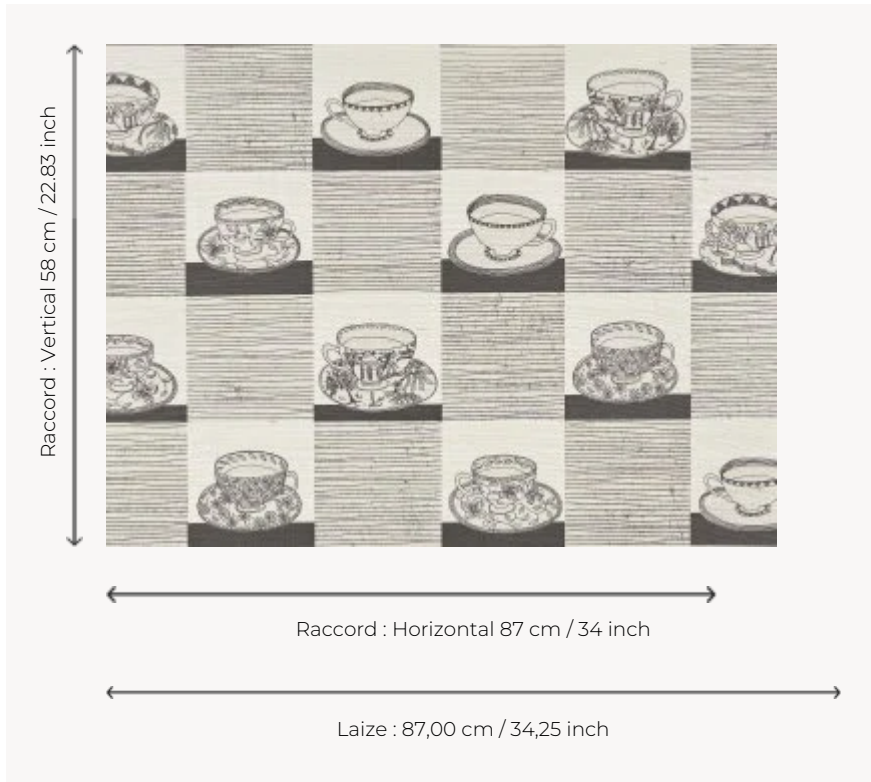

FP968002 A L'HEURE DU THE

Adaptation of a painted work reproducing tea cups with flowery and vegetable decors announcing the soft perfumes of teas and herbal teas. Printed on a metallized raffia background laminated on non-woven backing.

FP968002 - Noir

Pierre Frey

TYPE	Small width printed wallpapers - Straws and similar materials
SALES UNIT	Available per meter/yard
BACKING	NON WOVEN
COMPOSITION	100 % Straw
WIDTH	87 cm / 34,25 inch
REPEAT	H: 87 cm - 34,00 inch V: 58 cm - 22,83 inch Straight repeat
WEIGHT	242 gr / m ²
CARE	
TRIMMING	Trimmed
HANGING/REMOVING	Paste the wall Wet removable
CERTIFICATIONS	EUROCLASS B-s1,d0 ASTM E84 Class A
NOTES	Flame retardant backing
INFORMATION	Panel effect Inherent irregularities from the natural fiber