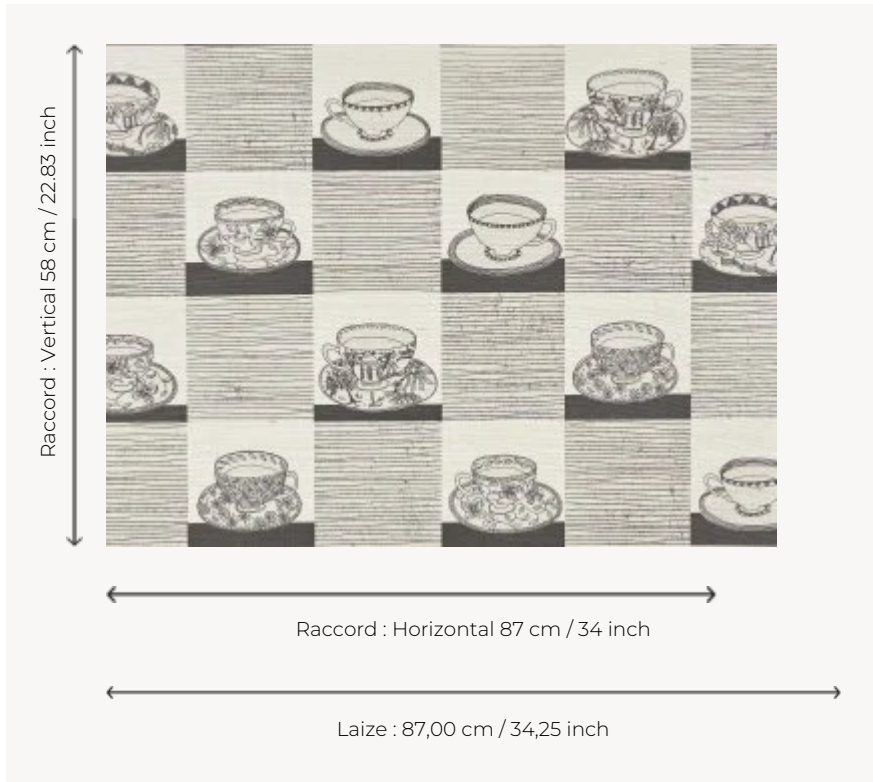

FP968002 A L'HEURE DU THE

Adaptation of a painted work reproducing tea cups with flowery and vegetable decors announcing the soft perfumes of teas and herbal teas. Printed on a metallized raffia background laminated on non-woven backing.

FP968002 - Noir

Pierre Frey

TYPE	Small width printed wallpapers - Straws and similar materials
SALES UNIT	Available per meter/yard
BACKING	NON WOVEN
COMPOSITION	100 % Straw
WIDTH	87 cm / 34,25 inch
REPEAT	H: 87 cm - 34,00 inch V: 58 cm - 22,83 inch Straight repeat
WEIGHT	242 gr / m ²
CARE	
TRIMMING	Trimmed
HANGING/REMOVING	Paste the wall Wet removable
CERTIFICATIONS	EUROCLASS B-s1,d0 ASTM E84 Class A
NOTES	Flame retardant backing
INFORMATION	Panel effect Inherent irregularities from the natural fiber