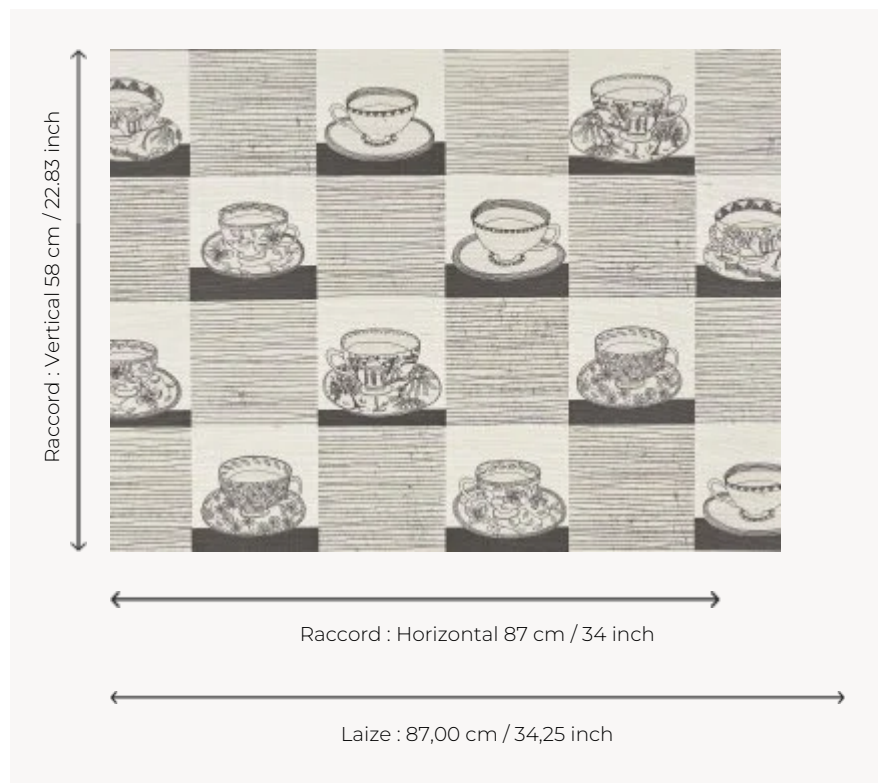

FP968002 A L'HEURE DU THE

Adaptation of a painted work reproducing tea cups with flowery and vegetable decors announcing the soft perfumes of teas and herbal teas. Printed on a metallized raffia background laminated on non-woven backing.

FP968002 - Noir

Pierre Frey

TYPE	Small width printed wallpapers - Straws and similar materials
SALES UNIT	Available per meter/yard
BACKING	NON WOVEN
COMPOSITION	100 % Straw
WIDTH	87 cm / 34,25 inch
REPEAT	H: 87 cm - 34,00 inch V: 58 cm - 22,83 inch Straight repeat
WEIGHT	242 gr / m ²
CARE	
TRIMMING	Trimmed
HANGING/REMOVING	Paste the wall Wet removable
CERTIFICATIONS	EUROCLASS B-s1,d0 ASTM E84 Class A
NOTES	Flame retardant backing
INFORMATION	Panel effect Inherent irregularities from the natural fiber