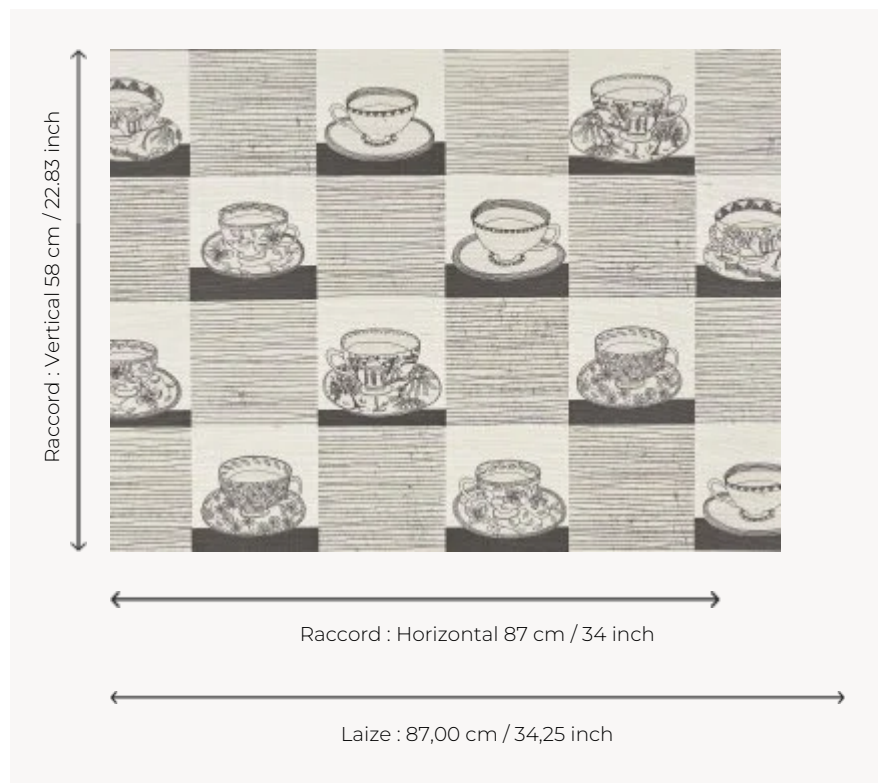

FP968002 A L'HEURE DU THE

Adaptation of a painted work reproducing tea cups with flowery and vegetable decors announcing the soft perfumes of teas and herbal teas. Printed on a metallized raffia background laminated on non-woven backing.

FP968002 - Noir

Pierre Frey

TYPE	Small width printed wallpapers - Straws and similar materials
SALES UNIT	Available per meter/yard
BACKING	NON WOVEN
COMPOSITION	100 % Straw
WIDTH	87 cm / 34,25 inch
REPEAT	H: 87 cm - 34,00 inch V: 58 cm - 22,83 inch Straight repeat
WEIGHT	242 gr / m ²
CARE	
TRIMMING	Trimmed
HANGING/REMOVING	Paste the wall Wet removable
CERTIFICATIONS	EUROCLASS B-s1,d0 ASTM E84 Class A
NOTES	Flame retardant backing
INFORMATION	Panel effect Inherent irregularities from the natural fiber