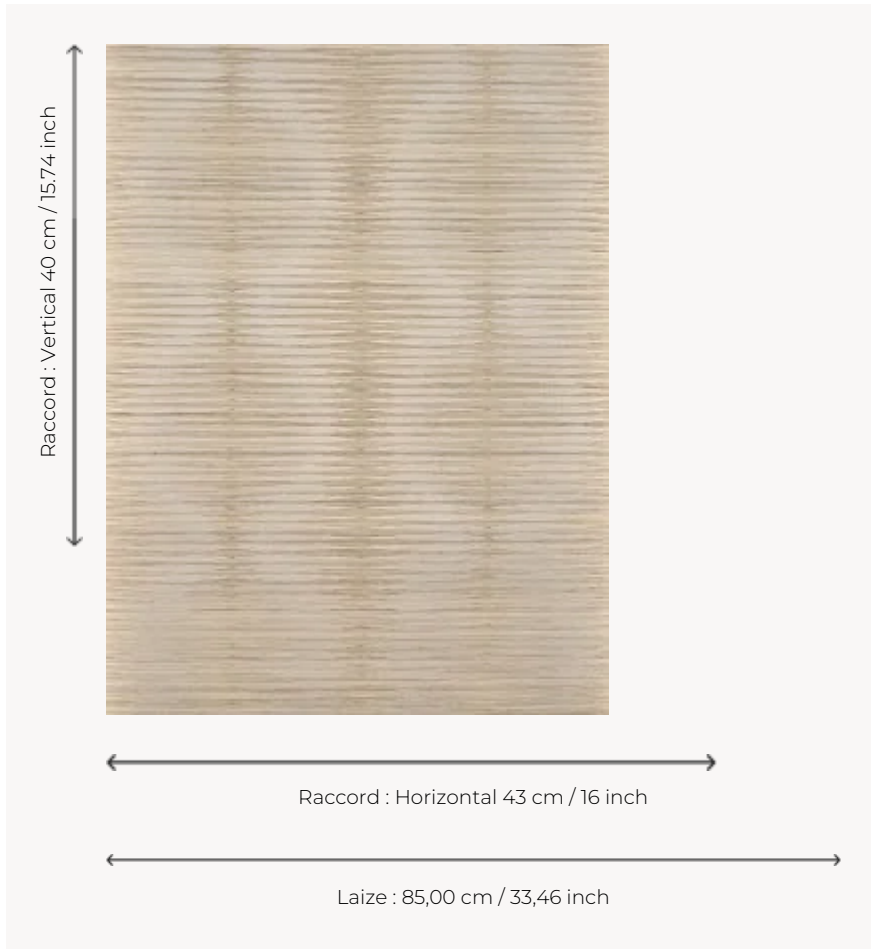

FP970001 VAIMA

Stopover on the beach for this magnificent drawing embroidered on straw and backed on paper evoking a geometrical vision of the sea with reflections of the sun on the paradisiacal oceans.

FP970001 - Sable

Pierre Frey

TYPE	Embossed patterns - Straws and similar materials - Embroideries
SALES UNIT	Available per roll of 7,20 mts
BACKING	PAPER
COMPOSITION	31 % Viscose - 23 % Sisa - 20 % Paper - 14 % Cotton - 12 % Polyester
WIDTH	85 cm / 33,46 inch
REPEAT	H: 43 cm - 16,00 inch V: 40 cm - 15,74 inch Straight repeat
WEIGHT	465 gr / m ²
CARE	
TRIMMING	Trimmed
HANGING/REMOVING	Paste the paper Wet removable
INFORMATION	Panel effect
BOOK	F9979PPFREY40

3 Colors

FP970001
Sable

FP970002
Lagon

FP970003
Dune