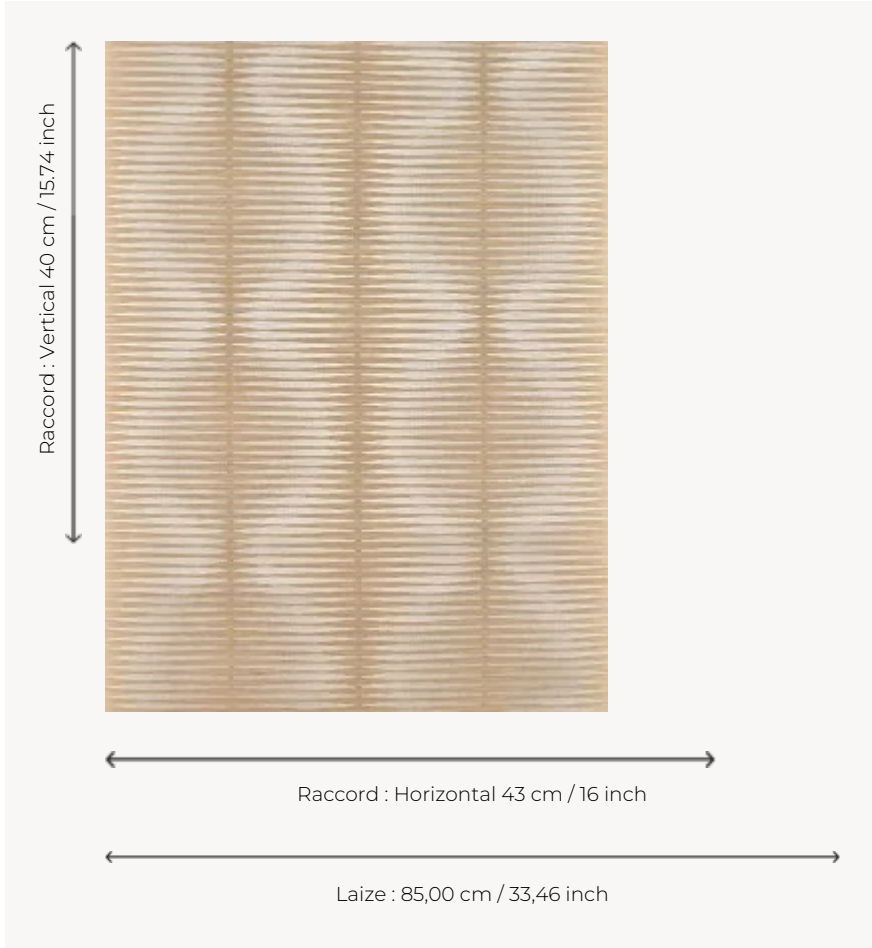

FP970003 VAIMA

Stopover on the beach for this magnificent drawing embroidered on straw and backed on paper evoking a geometrical vision of the sea with reflections of the sun on the paradisiacal oceans.

FP970003 - Dune

Pierre Frey

TYPE	Embossed patterns - Straws and similar materials - Embroideries
SALES UNIT	Available per roll of 7,20 mts
BACKING	PAPER
COMPOSITION	31 % Viscose - 23 % Sisa - 20 % Paper - 14 % Cotton - 12 % Polyester
WIDTH	85 cm / 33,46 inch
REPEAT	H: 43 cm - 16,00 inch V: 40 cm - 15,74 inch Straight repeat
WEIGHT	465 gr / m ²
CARE	
TRIMMING	Trimmed
HANGING/REMOVING	Paste the paper Wet removable
INFORMATION	Panel effect
BOOK	F9979PPFREY40

3 Colors

FP970001
Sable

FP970002
Lagon

FP970003
Dune