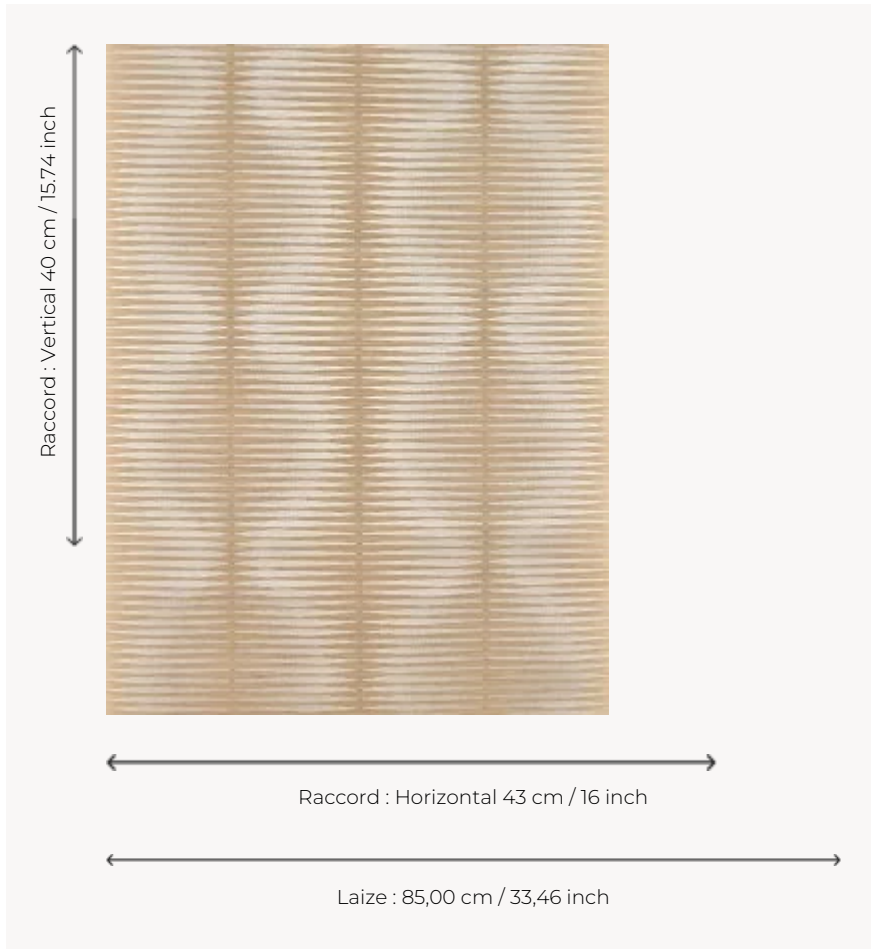

FP970003 VAIMA

Stopover on the beach for this magnificent drawing embroidered on straw and backed on paper evoking a geometrical vision of the sea with reflections of the sun on the paradisiacal oceans.

FP970003 - Dune

Pierre Frey

TYPE	Embossed patterns - Straws and similar materials - Embroideries
SALES UNIT	Available per roll of 7,20 mts
BACKING	PAPER
COMPOSITION	31 % Viscose - 23 % Sisa - 20 % Paper - 14 % Cotton - 12 % Polyester
WIDTH	85 cm / 33,46 inch
REPEAT	H: 43 cm - 16,00 inch V: 40 cm - 15,74 inch Straight repeat
WEIGHT	465 gr / m ²
CARE	
TRIMMING	Trimmed
HANGING/REMOVING	Paste the paper Wet removable
INFORMATION	Panel effect
BOOK	F9979PPFREY40

3 Colors

FP970001
Sable

FP970002
Lagon

FP970003
Dune