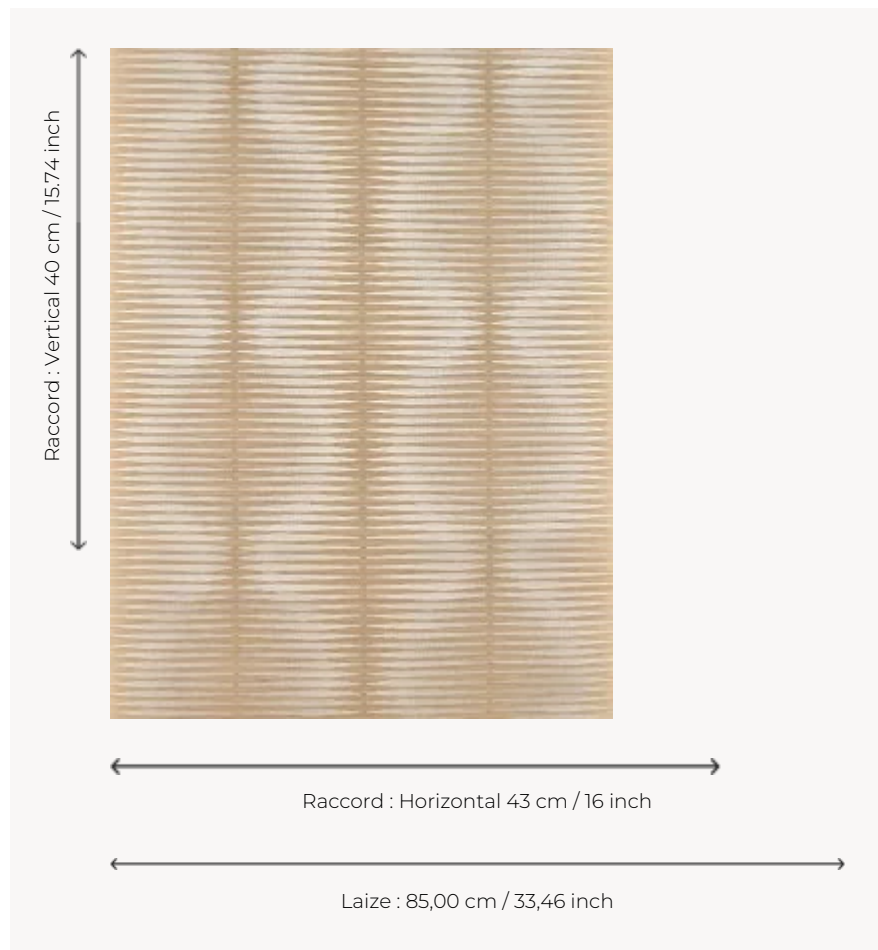

FP970003 VAIMA

Stopover on the beach for this magnificent drawing embroidered on straw and backed on paper evoking a geometrical vision of the sea with reflections of the sun on the paradisiacal oceans.

FP970003 - Dune

Pierre Frey

TYPE	Embossed patterns - Straws and similar materials - Embroideries
SALES UNIT	Available per roll of 7,20 mts
BACKING	PAPER
COMPOSITION	31 % Viscose - 23 % Sisa - 20 % Paper - 14 % Cotton - 12 % Polyester
WIDTH	85 cm / 33,46 inch
REPEAT	H: 43 cm - 16,00 inch V: 40 cm - 15,74 inch Straight repeat
WEIGHT	465 gr / m ²
CARE	
TRIMMING	Trimmed
HANGING/REMOVING	Paste the paper Wet removable
INFORMATION	Panel effect
BOOK	F9979PPFREY40

3 Colors

FP970001
Sable

FP970002
Lagon

FP970003
Dune