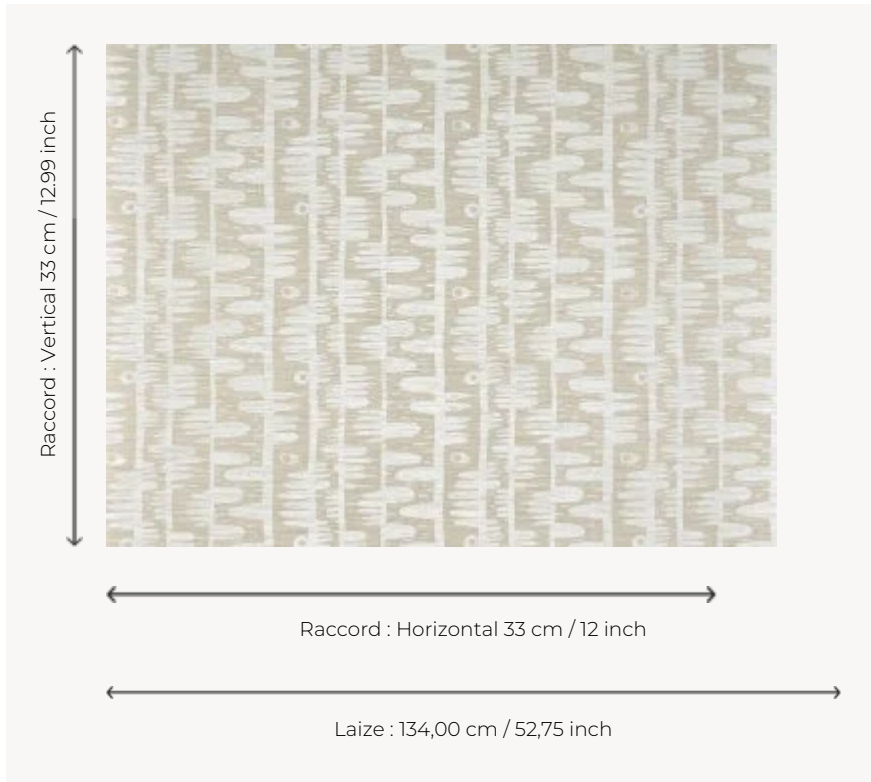

FP971001 TEHEA

The semi-automatic hand screen print on a textile ground backed with non-woven fabric evokes Polynesian straw and weaving crafts. This gives this abstract design with exotic accents an authentic and unique look.

FP971001 - Nacre

Pierre Frey

TYPE	Wide width printed wallpapers - Straws and similar materials
SALES UNIT	Available per meter/yard
BACKING	NON WOVEN
COMPOSITION	38 % Polyester - 33 % Viscose - 28 % Polyamide - 1 % Cotton
WIDTH	134 cm / 52,75 inch
REPEAT	H: 33 cm - 12,00 inch V: 33 cm - 12,99 inch Straight repeat
WEIGHT	310 gr / m ²
CARE	
TRIMMING	Trimmed
HANGING/REMOVING	Paste the wall Wet removable
NOTES	Traditional printing technique
INFORMATION	Panel effect
BOOK	F9979PPFREY40

2 Colors

FP971001
Nacre

FP971002
Charbon