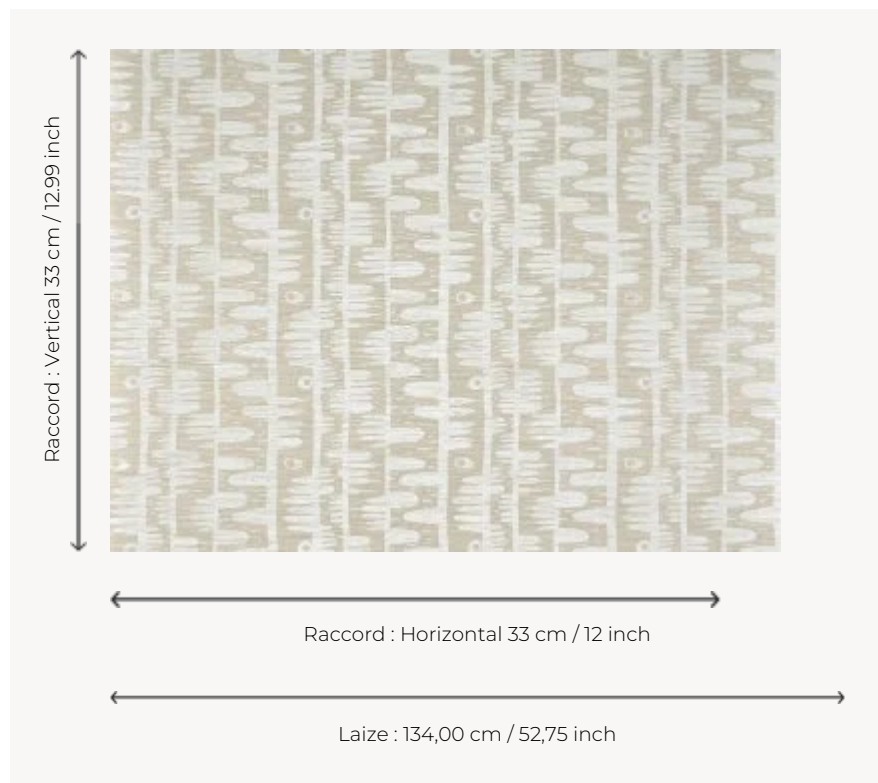

FP971001 TEHEA

The semi-automatic hand screen print on a textile ground backed with non-woven fabric evokes Polynesian straw and weaving crafts. This gives this abstract design with exotic accents an authentic and unique look.

FP971001 - Nacre

Pierre Frey

TYPE	Wide width printed wallpapers - Straws and similar materials
SALES UNIT	Available per meter/yard
BACKING	NON WOVEN
COMPOSITION	38 % Polyester - 33 % Viscose - 28 % Polyamide - 1 % Cotton
WIDTH	134 cm / 52,75 inch
REPEAT	H: 33 cm - 12,00 inch V: 33 cm - 12,99 inch Straight repeat
WEIGHT	310 gr / m ²
CARE	
TRIMMING	Trimmed
HANGING/REMOVING	Paste the wall Wet removable
NOTES	Traditional printing technique
INFORMATION	Panel effect
BOOK	F9979PPFREY40

2 Colors

FP971001
Nacre

FP971002
Charbon