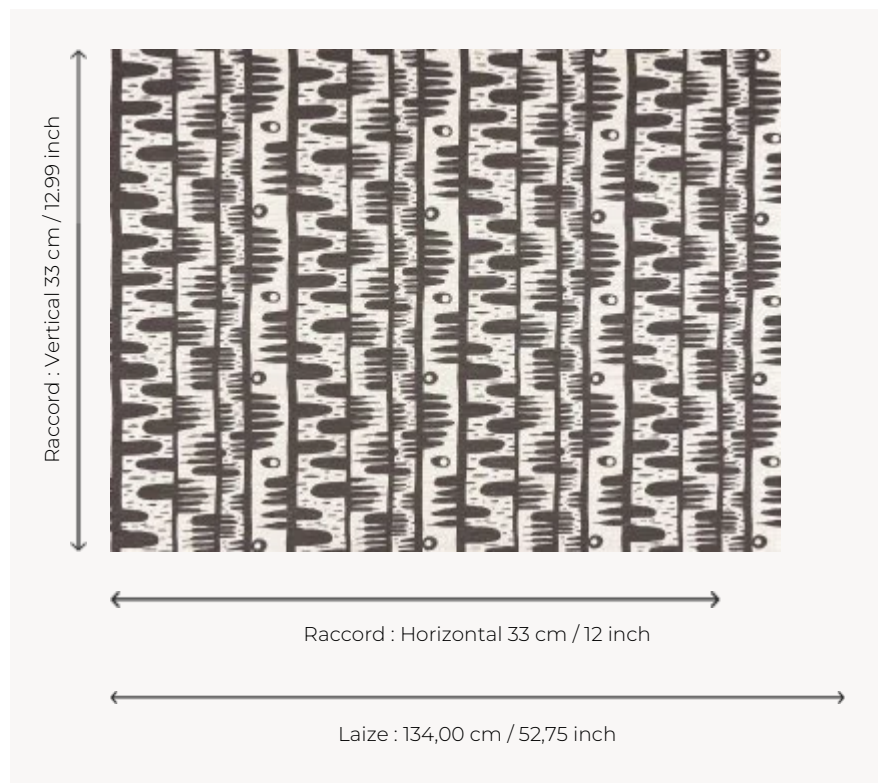

FP971002 TEHEA

The semi-automatic hand screen print on a textile ground backed with non-woven fabric evokes Polynesian straw and weaving crafts. This gives this abstract design with exotic accents an authentic and unique look.

FP971002 - Charbon

Pierre Frey

TYPE	Wide width printed wallpapers - Straws and similar materials
SALES UNIT	Available per meter/yard
BACKING	NON WOVEN
COMPOSITION	38 % Polyester - 33 % Viscose - 28 % Polyamide - 1 % Cotton
WIDTH	134 cm / 52,75 inch
REPEAT	H: 33 cm - 12,00 inch V: 33 cm - 12,99 inch Straight repeat
WEIGHT	310 gr / m ²
CARE	
TRIMMING	Trimmed
HANGING/REMOVING	Paste the wall Wet removable
NOTES	Traditional printing technique
INFORMATION	Panel effect
BOOK	F9979PPFREY40

2 Colors

FP971001
Nacre

FP971002
Charbon