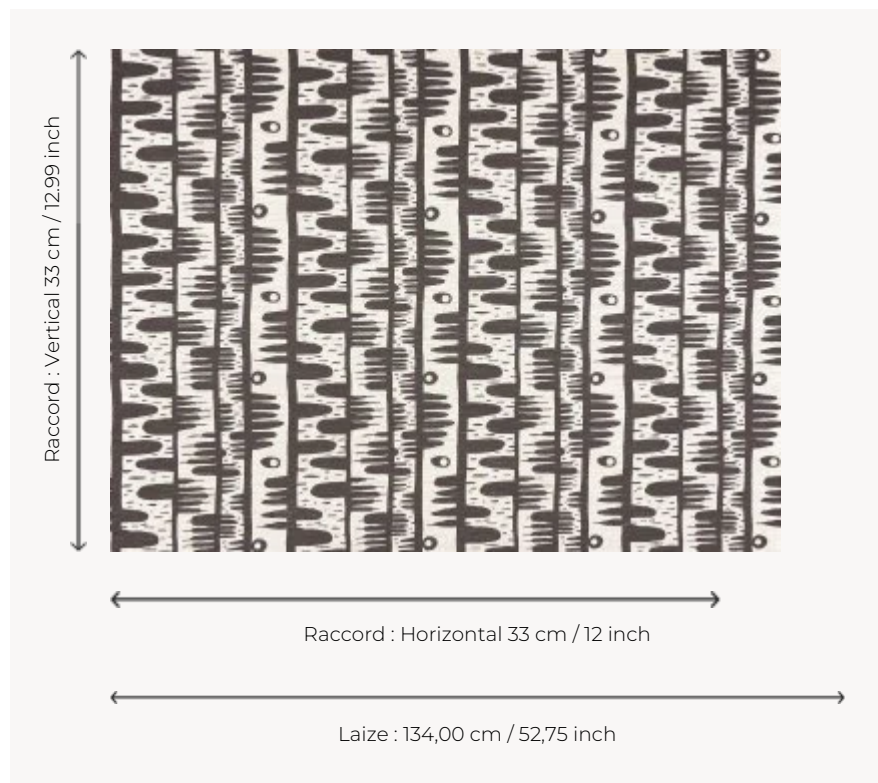

FP971002 TEHEA

The semi-automatic hand screen print on a textile ground backed with non-woven fabric evokes Polynesian straw and weaving crafts. This gives this abstract design with exotic accents an authentic and unique look.

FP971002 - Charbon

Pierre Frey

TYPE	Wide width printed wallpapers - Straws and similar materials
SALES UNIT	Available per meter/yard
BACKING	NON WOVEN
COMPOSITION	38 % Polyester - 33 % Viscose - 28 % Polyamide - 1 % Cotton
WIDTH	134 cm / 52,75 inch
REPEAT	H: 33 cm - 12,00 inch V: 33 cm - 12,99 inch Straight repeat
WEIGHT	310 gr / m ²
CARE	
TRIMMING	Trimmed
HANGING/REMOVING	Paste the wall Wet removable
NOTES	Traditional printing technique
INFORMATION	Panel effect
BOOK	F9979PPFREY40

2 Colors

FP971001
Nacre

FP971002
Charbon