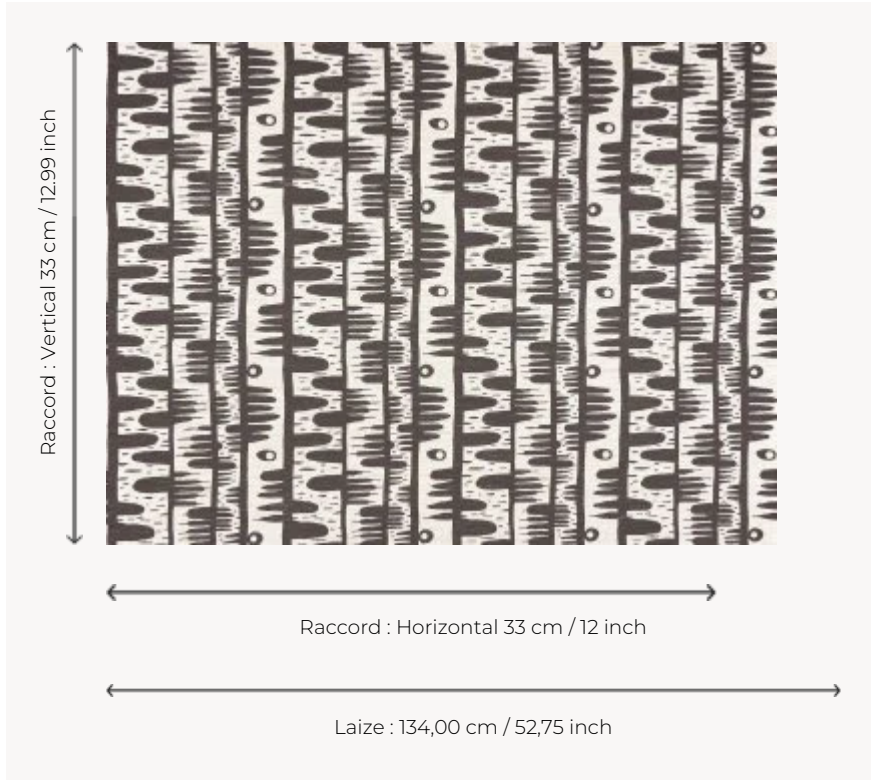

FP971002 TEHEA

The semi-automatic hand screen print on a textile ground backed with non-woven fabric evokes Polynesian straw and weaving crafts. This gives this abstract design with exotic accents an authentic and unique look.

FP971002 - Charbon

Pierre Frey

TYPE	Wide width printed wallpapers - Straws and similar materials
SALES UNIT	Available per meter/yard
BACKING	NON WOVEN
COMPOSITION	38 % Polyester - 33 % Viscose - 28 % Polyamide - 1 % Cotton
WIDTH	134 cm / 52,75 inch
REPEAT	H: 33 cm - 12,00 inch V: 33 cm - 12,99 inch Straight repeat
WEIGHT	310 gr / m ²
CARE	
TRIMMING	Trimmed
HANGING/REMOVING	Paste the wall Wet removable
NOTES	Traditional printing technique
INFORMATION	Panel effect
BOOK	F9979PPFREY40

2 Colors

FP971001
Nacre

FP971002
Charbon