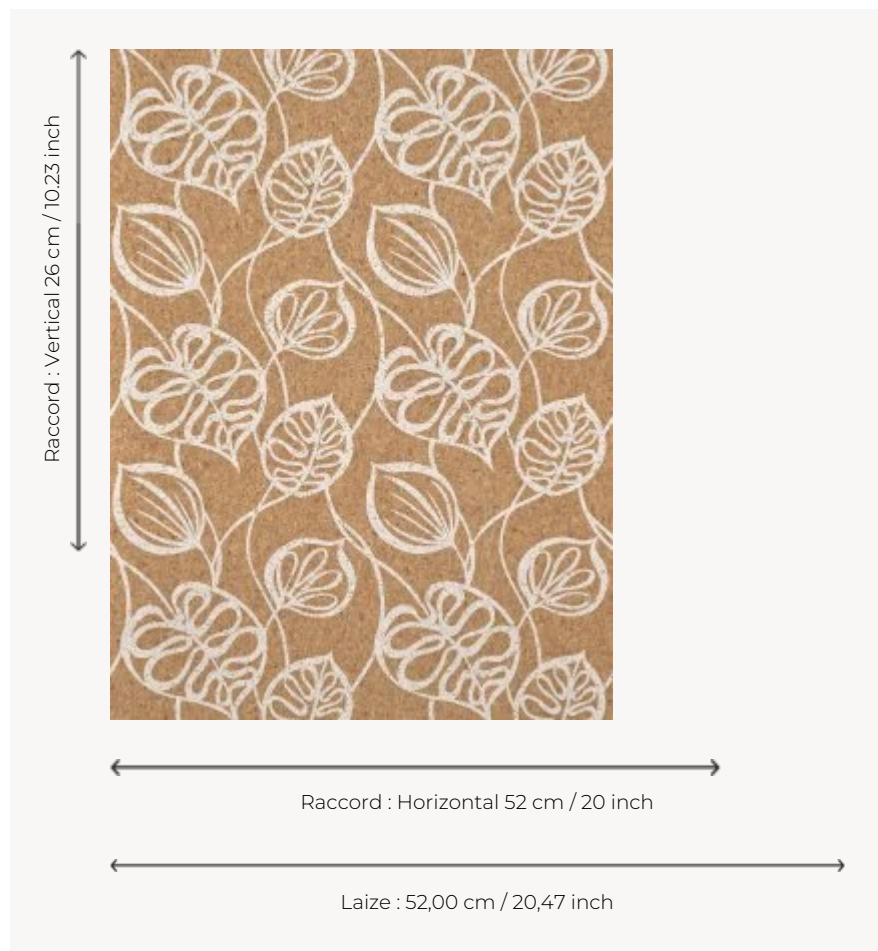

FP972001 MANAVA

Stylized tropical foliage illustrating Polynesian flora such as alyxia or cordia leaves. The cork support and the traditional rotary screen printing with a "hand painted" effect give the design a special character.

FP972001 - Sable

Pierre Frey

TYPE	Small width printed wallpapers - Corks
SALES UNIT	Available per roll of 10,05 mts
BACKING	NON WOVEN
COMPOSITION	100 % Cork
WIDTH	52 cm / 20,47 inch
REPEAT	H: 52 cm - 20,00 inch V: 26 cm - 10,23 inch Straight repeat
WEIGHT	260 gr / m ²
CARE	
TRIMMING	Trimmed
HANGING/REMOVING	Paste the wall Wet removable
CERTIFICATIONS	EUROCLASS C-s1,d0
NOTES	Good lightfastness
BOOK	F9979PPFREY40

3 Colors

FP972001
Sable

FP972002
Jungle

FP972003
Fusain