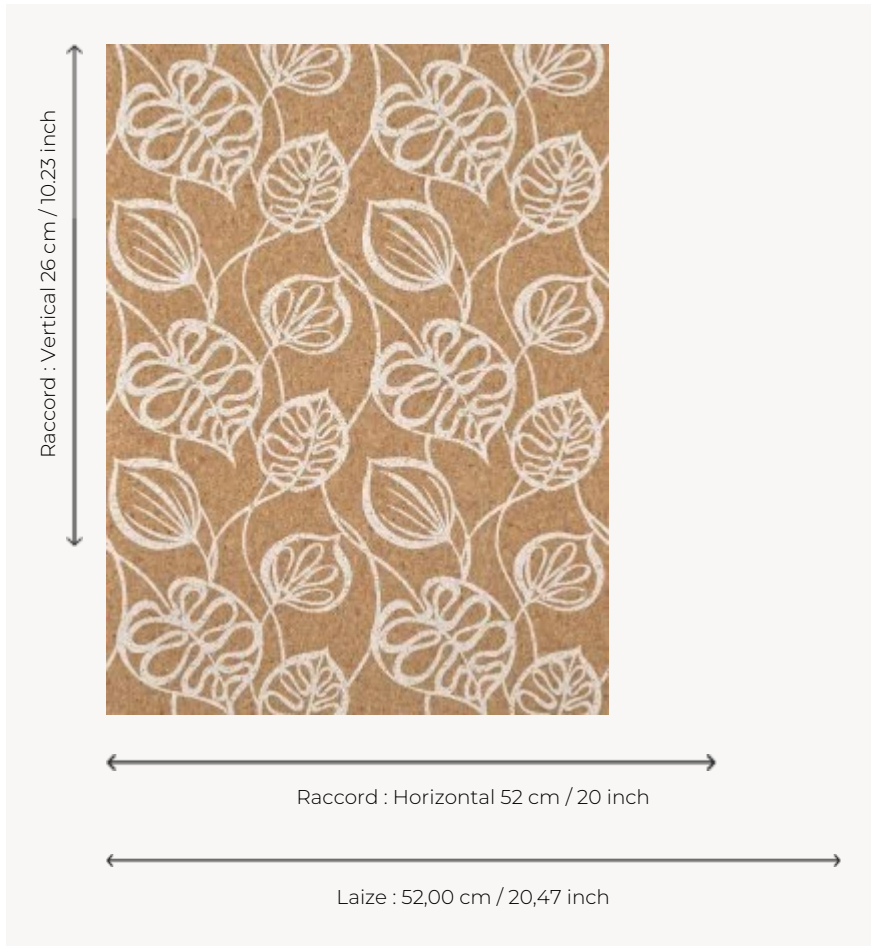

FP972001 MANAVA

Stylized tropical foliage illustrating Polynesian flora such as alyxia or cordia leaves. The cork support and the traditional rotary screen printing with a "hand painted" effect give the design a special character.

FP972001 - Sable

Pierre Frey

TYPE	Small width printed wallpapers - Corks
SALES UNIT	Available per roll of 10,05 mts
BACKING	NON WOVEN
COMPOSITION	100 % Cork
WIDTH	52 cm / 20,47 inch
REPEAT	H: 52 cm - 20,00 inch V: 26 cm - 10,23 inch Straight repeat
WEIGHT	260 gr / m ²
CARE	
TRIMMING	Trimmed
HANGING/REMOVING	Paste the wall Wet removable
CERTIFICATIONS	EUROCLASS C-s1,d0
NOTES	Good lightfastness
BOOK	F9979PPFREY40

3 Colors

FP972001
Sable

FP972002
Jungle

FP972003
Fusain