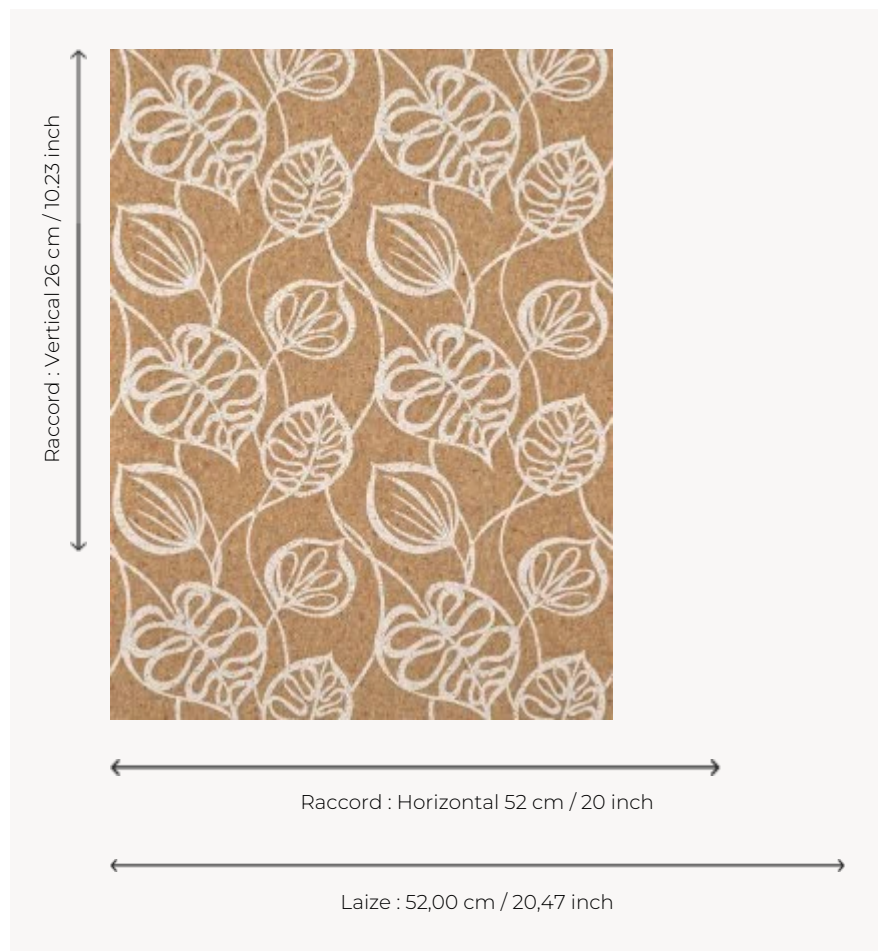

FP972001 MANAVA

Stylized tropical foliage illustrating Polynesian flora such as alyxia or cordia leaves. The cork support and the traditional rotary screen printing with a "hand painted" effect give the design a special character.

FP972001 - Sable

Pierre Frey

TYPE	Small width printed wallpapers - Corks
SALES UNIT	Available per roll of 10,05 mts
BACKING	NON WOVEN
COMPOSITION	100 % Cork
WIDTH	52 cm / 20,47 inch
REPEAT	H: 52 cm - 20,00 inch V: 26 cm - 10,23 inch Straight repeat
WEIGHT	260 gr / m ²
CARE	
TRIMMING	Trimmed
HANGING/REMOVING	Prepaste Wet removable
CERTIFICATIONS	EUROCLASS C-s1,d0
NOTES	Good lightfastness
BOOK	F9979PPFREY40

3 Colors

FP972001
Sable

FP972002
Jungle

FP972003
Fusain