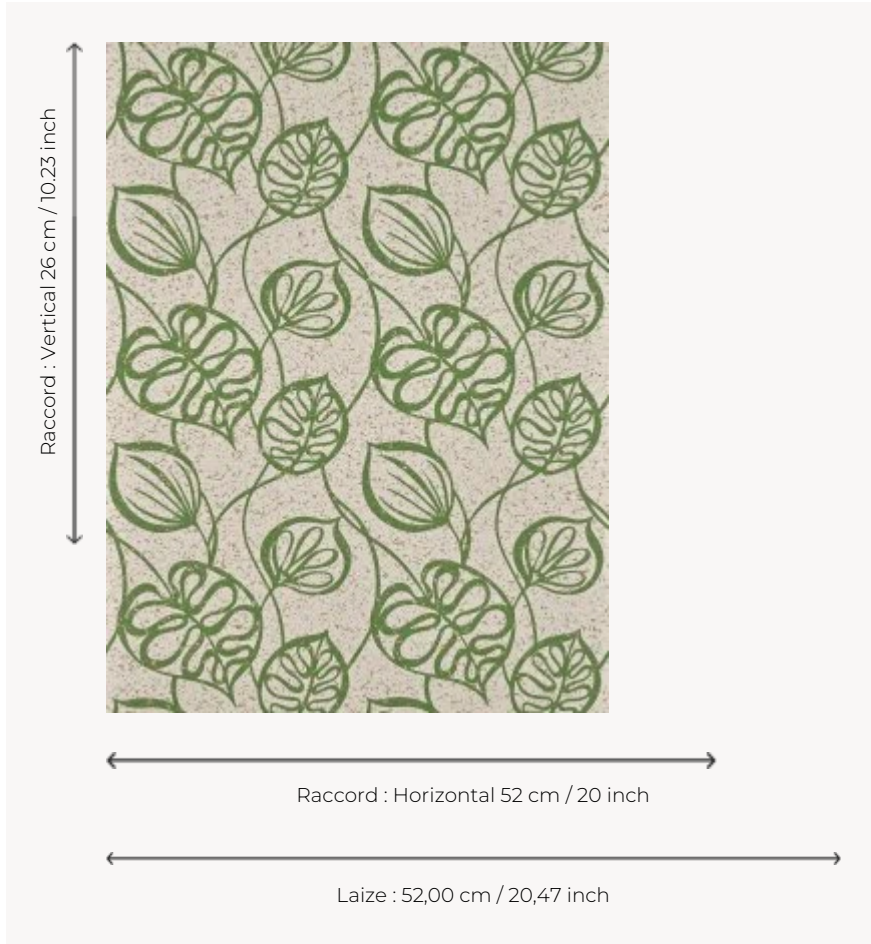

FP972002 MANAVA

Stylized tropical foliage illustrating Polynesian flora such as alyxia or cordia leaves. The cork support and the traditional rotary screen printing with a "hand painted" effect give the design a special character.

FP972002 - Jungle

Pierre Frey

TYPE	Small width printed wallpapers - Corks
SALES UNIT	Available per roll of 10,05 mts
BACKING	NON WOVEN
COMPOSITION	100 % Cork
WIDTH	52 cm / 20,47 inch
REPEAT	H: 52 cm - 20,00 inch V: 26 cm - 10,23 inch Straight repeat
WEIGHT	260 gr / m ²
CARE	
TRIMMING	Trimmed
HANGING/REMOVING	Prepaste Wet removable
CERTIFICATIONS	EUROCLASS C-s1,d0
NOTES	Good lightfastness
BOOK	F9979PPFREY40

3 Colors

FP972001
Sable

FP972002
Jungle

FP972003
Fusain