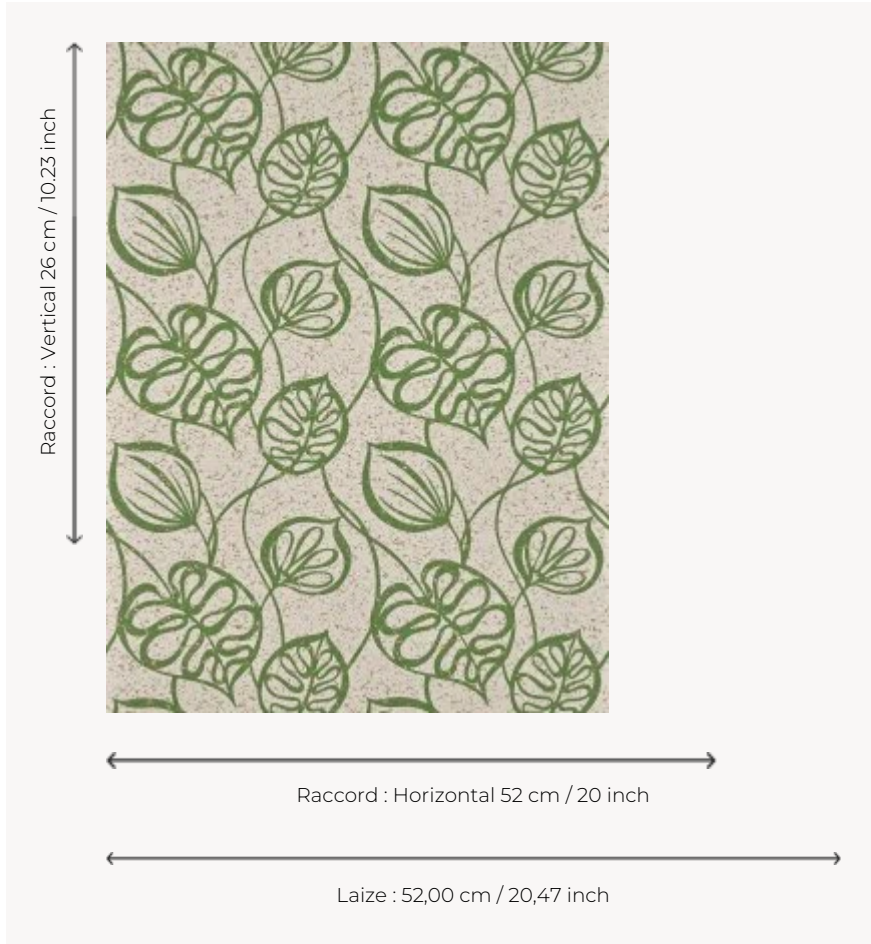

FP972002 MANAVA

Stylized tropical foliage illustrating Polynesian flora such as alyxia or cordia leaves. The cork support and the traditional rotary screen printing with a "hand painted" effect give the design a special character.

FP972002 - Jungle

Pierre Frey

TYPE	Small width printed wallpapers - Corks
SALES UNIT	Available per roll of 10,05 mts
BACKING	NON WOVEN
COMPOSITION	100 % Cork
WIDTH	52 cm / 20,47 inch
REPEAT	H: 52 cm - 20,00 inch V: 26 cm - 10,23 inch Straight repeat
WEIGHT	260 gr / m ²
CARE	
TRIMMING	Trimmed
HANGING/REMOVING	Paste the wall Wet removable
CERTIFICATIONS	EUROCLASS C-s1,d0
NOTES	Good lightfastness
BOOK	F9979PPFREY40

3 Colors

FP972001
Sable

FP972002
Jungle

FP972003
Fusain