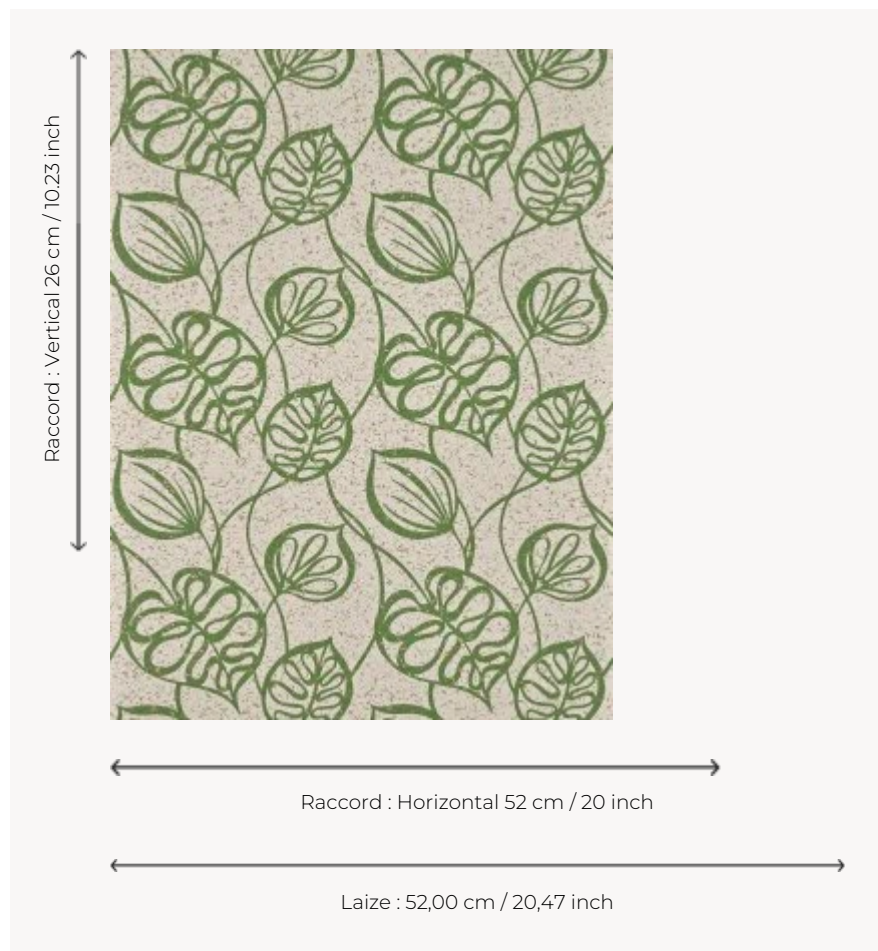

FP972002 MANAVA

Stylized tropical foliage illustrating Polynesian flora such as alyxia or cordia leaves. The cork support and the traditional rotary screen printing with a "hand painted" effect give the design a special character.

FP972002 - Jungle

Pierre Frey

TYPE	Small width printed wallpapers - Corks
SALES UNIT	Available per roll of 10,05 mts
BACKING	NON WOVEN
COMPOSITION	100 % Cork
WIDTH	52 cm / 20,47 inch
REPEAT	H: 52 cm - 20,00 inch V: 26 cm - 10,23 inch Straight repeat
WEIGHT	260 gr / m ²
CARE	
TRIMMING	Trimmed
HANGING/REMOVING	Paste the wall Wet removable
CERTIFICATIONS	EUROCLASS C-s1,d0
NOTES	Good lightfastness
BOOK	F9979PPFREY40

3 Colors

FP972001
Sable

FP972002
Jungle

FP972003
Fusain