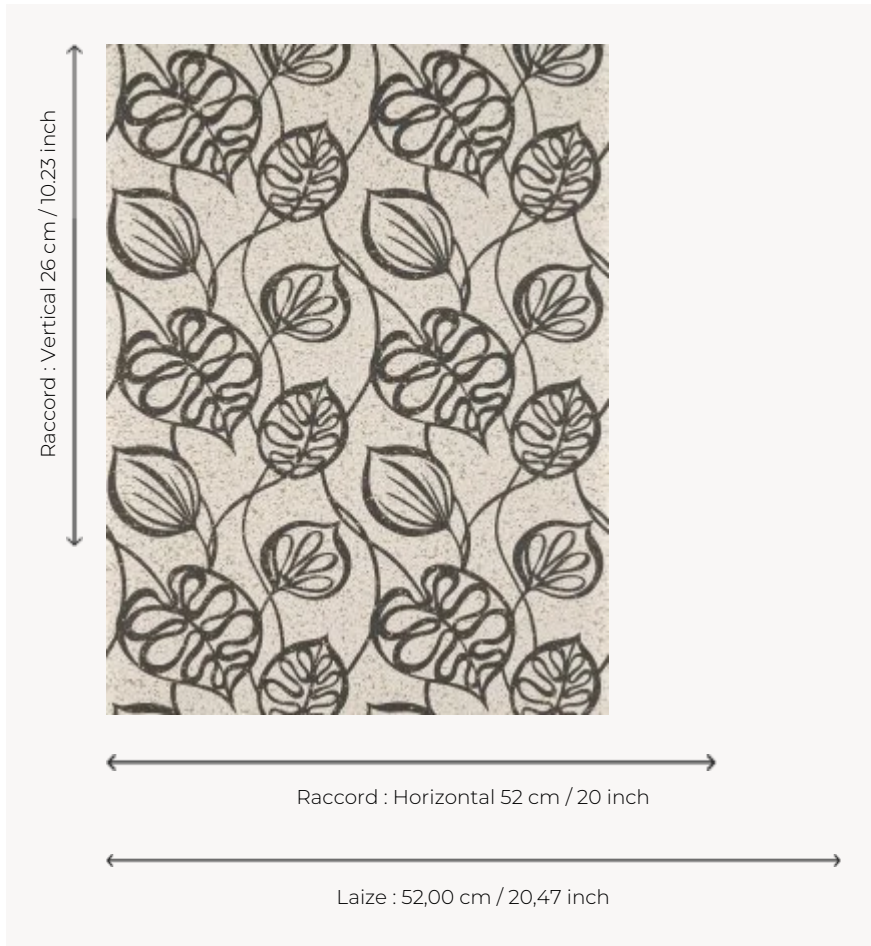

FP972003 MANAVA

Stylized tropical foliage illustrating Polynesian flora such as alyxia or cordia leaves. The cork support and the traditional rotary screen printing with a "hand painted" effect give the design a special character.

FP972003 - Fusain

Pierre Frey

TYPE	Small width printed wallpapers - Corks
SALES UNIT	Available per roll of 10,05 mts
BACKING	NON WOVEN
COMPOSITION	100 % Cork
WIDTH	52 cm / 20,47 inch
REPEAT	H: 52 cm - 20,00 inch V: 26 cm - 10,23 inch Straight repeat
WEIGHT	260 gr / m ²
CARE	
TRIMMING	Trimmed
HANGING/REMOVING	Prepaste Wet removable
CERTIFICATIONS	EUROCLASS C-s1,d0
NOTES	Good lightfastness
BOOK	F9979PPFREY40