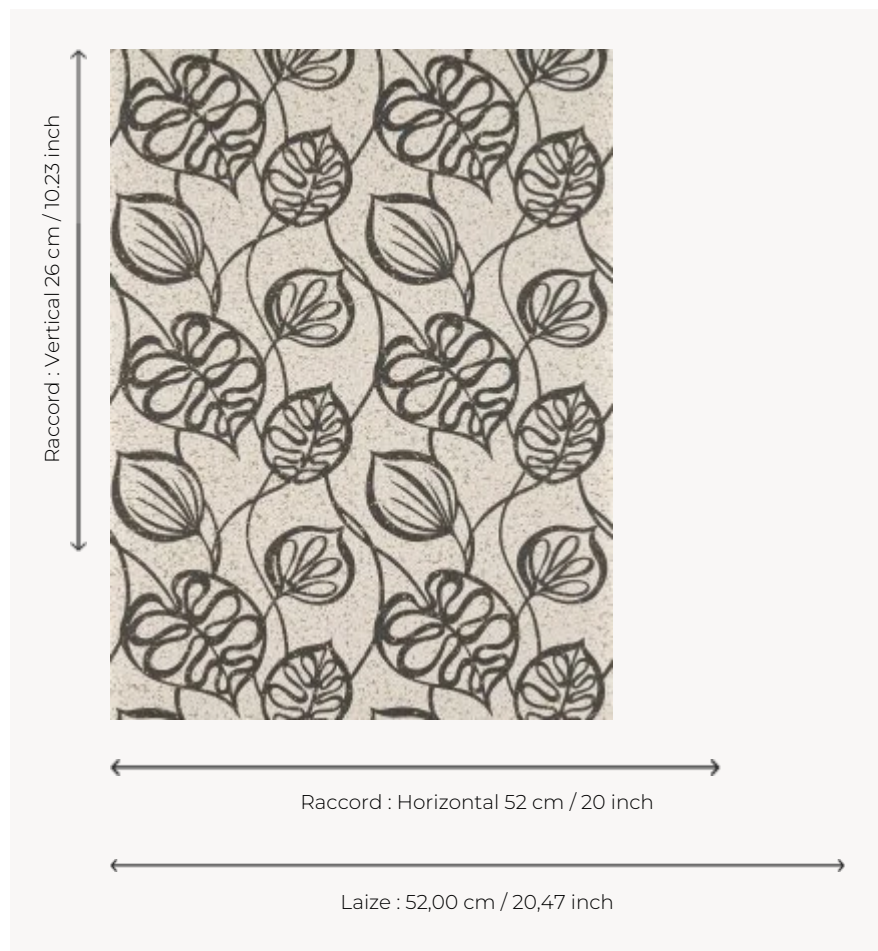

FP972003 MANAVA

Stylized tropical foliage illustrating Polynesian flora such as alyxia or cordia leaves. The cork support and the traditional rotary screen printing with a "hand painted" effect give the design a special character.

FP972003 - Fusain

Pierre Frey

TYPE	Small width printed wallpapers - Corks
SALES UNIT	Available per roll of 10,05 mts
BACKING	NON WOVEN
COMPOSITION	100 % Cork
WIDTH	52 cm / 20,47 inch
REPEAT	H: 52 cm - 20,00 inch V: 26 cm - 10,23 inch Straight repeat
WEIGHT	260 gr / m ²
CARE	
TRIMMING	Trimmed
HANGING/REMOVING	Prepaste Wet removable
CERTIFICATIONS	EUROCLASS C-s1,d0
NOTES	Good lightfastness
BOOK	F9979PPFREY40