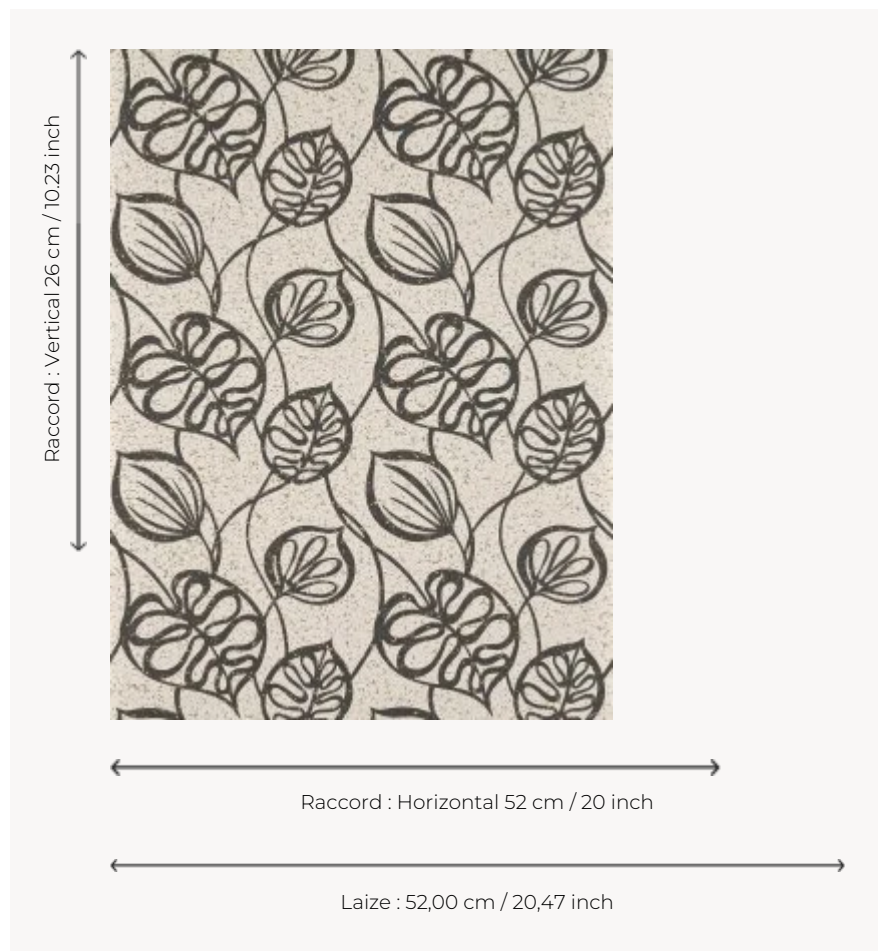

FP972003 MANAVA

Stylized tropical foliage illustrating Polynesian flora such as alyxia or cordia leaves. The cork support and the traditional rotary screen printing with a "hand painted" effect give the design a special character.

FP972003 - Fusain

Pierre Frey

TYPE	Small width printed wallpapers - Corks
SALES UNIT	Available per roll of 10,05 mts
BACKING	NON WOVEN
COMPOSITION	100 % Cork
WIDTH	52 cm / 20,47 inch
REPEAT	H: 52 cm - 20,00 inch V: 26 cm - 10,23 inch Straight repeat
WEIGHT	260 gr / m ²
CARE	
TRIMMING	Trimmed
HANGING/REMOVING	Paste the wall Wet removable
CERTIFICATIONS	EUROCLASS C-s1,d0
NOTES	Good lightfastness
BOOK	F9979PPFREY40