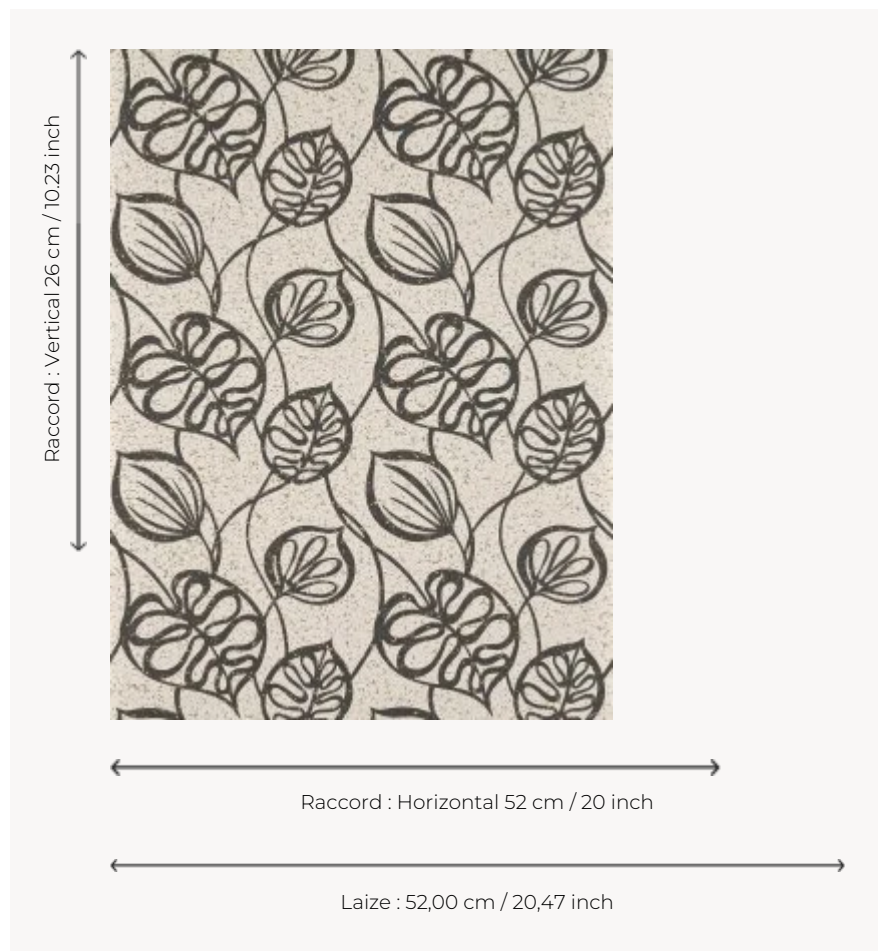

FP972003 MANAVA

Stylized tropical foliage illustrating Polynesian flora such as alyxia or cordia leaves. The cork support and the traditional rotary screen printing with a "hand painted" effect give the design a special character.

FP972003 - Fusain

Pierre Frey

TYPE	Small width printed wallpapers - Corks
SALES UNIT	Available per roll of 10,05 mts
BACKING	NON WOVEN
COMPOSITION	100 % Cork
WIDTH	52 cm / 20,47 inch
REPEAT	H: 52 cm - 20,00 inch V: 26 cm - 10,23 inch Straight repeat
WEIGHT	260 gr / m²
CARE	
TRIMMING	Trimmed
HANGING/REMOVING	Paste the wall Wet removable
CERTIFICATIONS	EUROCLASS C-s1,d0
NOTES	Good lightfastness
BOOK	F9979PPFREY40