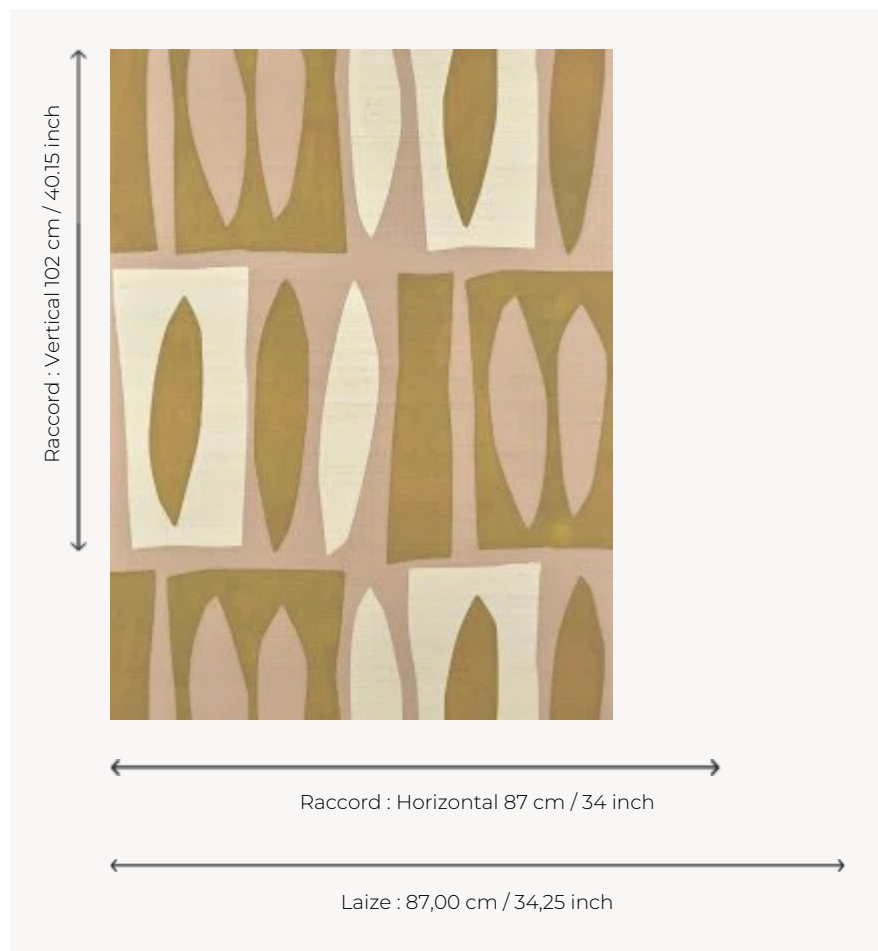

FP973001 TUAMOTU

Contemporary drawing realized with ink illustrating an abstraction of the elegant and fascinating silhouettes of the islands of the Tuamotu archipelago. The printing on a straw support backed on non-woven fabric gives the wallpaper a natural originality.

FP973001 - Aurore

Pierre Frey

TYPE	Small width printed wallpapers - Straws and similar materials
SALES UNIT	Available per meter/yard
BACKING	NON WOVEN
COMPOSITION	100 % Straw
WIDTH	87 cm / 34,25 inch
REPEAT	H: 87 cm - 34,00 inch V: 102 cm - 40,15 inch Straight repeat
WEIGHT	230 gr / m ²
CARE	
TRIMMING	Trimmed
HANGING/REMOVING	Paste the wall Strippable
CERTIFICATIONS	EUROCLASS C-s1,d0 ASTM E84 Class A
NOTES	Flame retardant backing
INFORMATION	Panel effect Inherent irregularities from the natural fiber
BOOK	F9979PPFREY40