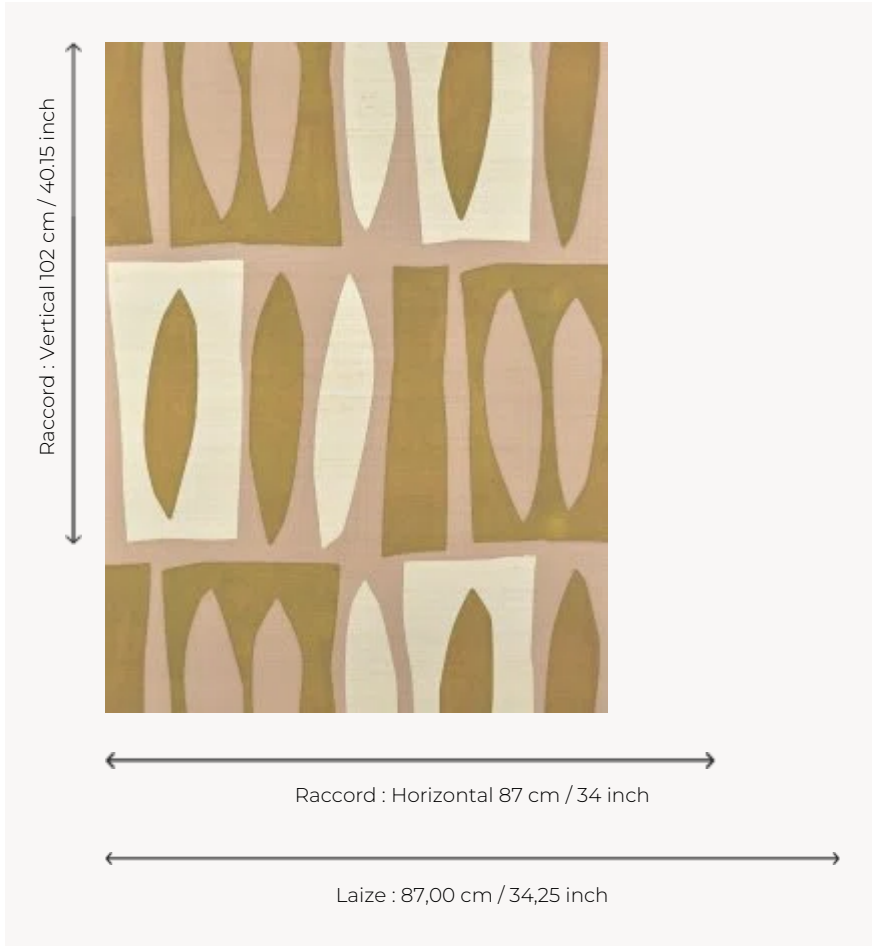

FP973001 TUAMOTU

Contemporary drawing realized with ink illustrating an abstraction of the elegant and fascinating silhouettes of the islands of the Tuamotu archipelago. The printing on a straw support backed on non-woven fabric gives the wallpaper a natural originality.

FP973001 - Aurore

Pierre Frey

TYPE	Small width printed wallpapers - Straws and similar materials
SALES UNIT	Available per meter/yard
BACKING	NON WOVEN
COMPOSITION	100 % Straw
WIDTH	87 cm / 34,25 inch
REPEAT	H: 87 cm - 34,00 inch V: 102 cm - 40,15 inch Straight repeat
WEIGHT	230 gr / m ²
CARE	
TRIMMING	Trimmed
HANGING/REMOVING	Paste the wall Strippable
CERTIFICATIONS	EUROCLASS C-s1,d0 ASTM E84 Class A
NOTES	Flame retardant backing
INFORMATION	Panel effect Inherent irregularities from the natural fiber
BOOK	F9979PPFREY40