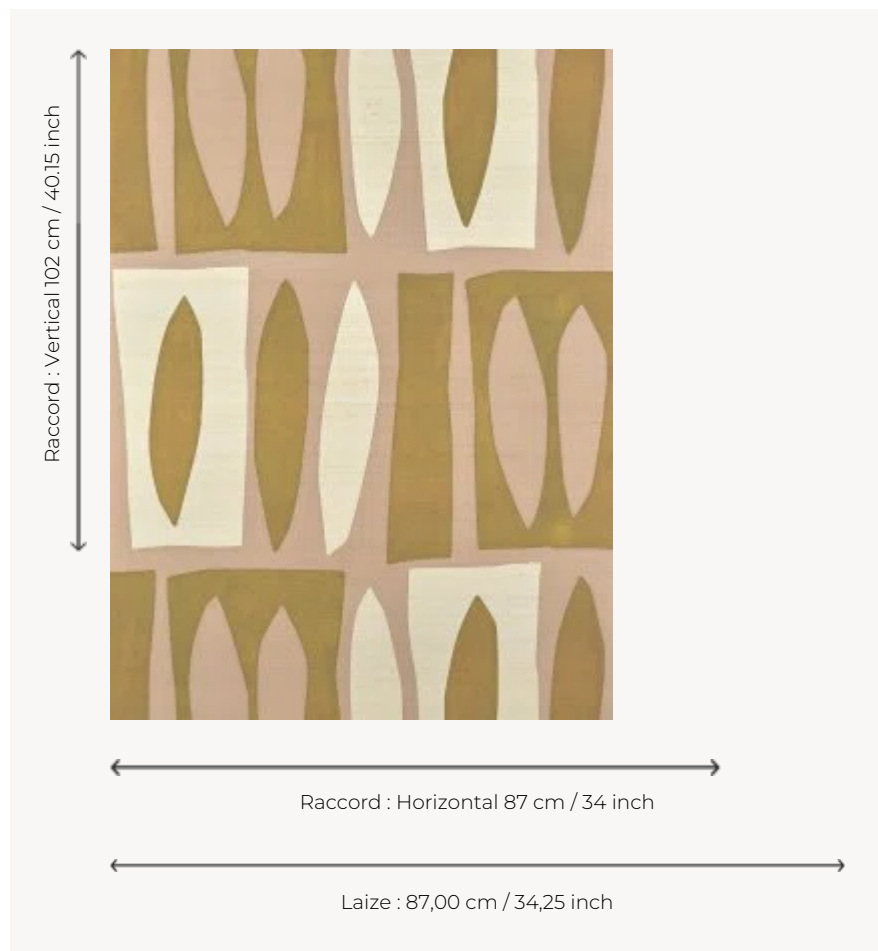

FP973001 TUAMOTU

Contemporary drawing realized with ink illustrating an abstraction of the elegant and fascinating silhouettes of the islands of the Tuamotu archipelago. The printing on a straw support backed on non-woven fabric gives the wallpaper a natural originality.

FP973001 - Aurore

Pierre Frey

TYPE	Small width printed wallpapers - Straws and similar materials
SALES UNIT	Available per meter/yard
BACKING	NON WOVEN
COMPOSITION	100 % Straw
WIDTH	87 cm / 34,25 inch
REPEAT	H: 87 cm - 34,00 inch V: 102 cm - 40,15 inch Straight repeat
WEIGHT	230 gr / m ²
CARE	
TRIMMING	Trimmed
HANGING/REMOVING	Paste the wall Strippable
CERTIFICATIONS	EUROCLASS C-s1,d0 ASTM E84 Class A
NOTES	Flame retardant backing
INFORMATION	Panel effect Inherent irregularities from the natural fiber
BOOK	F9979PPFREY40