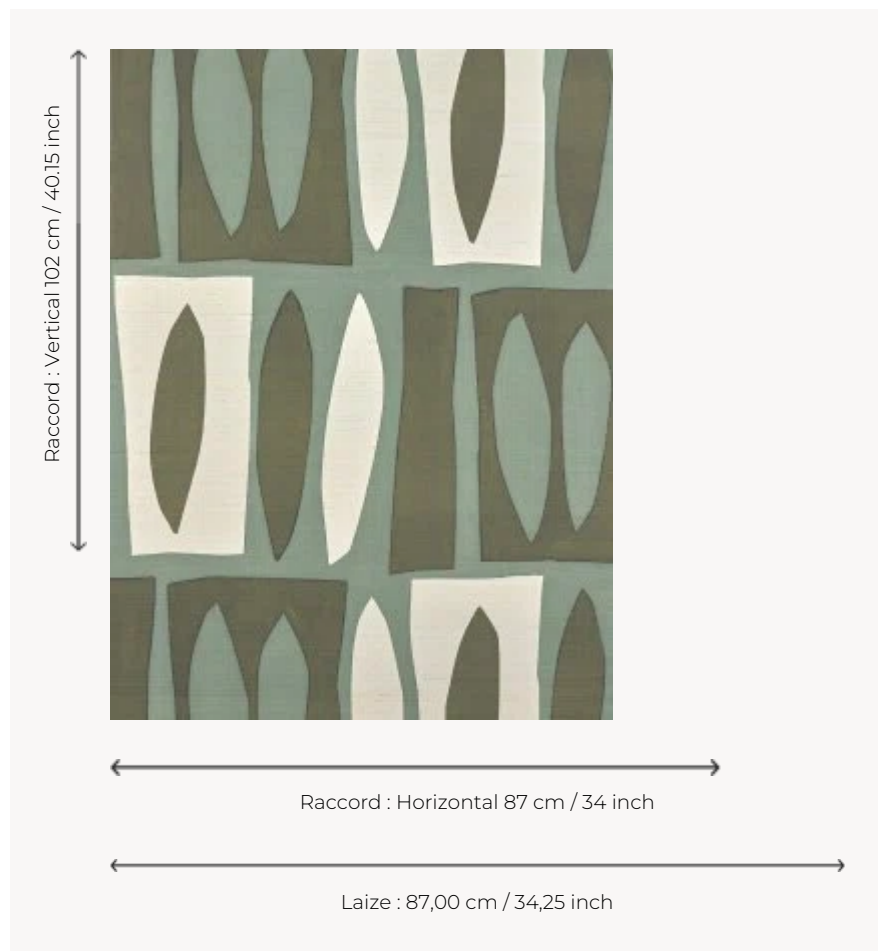

FP973002 TUAMOTU

Contemporary drawing realized with ink illustrating an abstraction of the elegant and fascinating silhouettes of the islands of the Tuamotu archipelago. The printing on a straw support backed on non-woven fabric gives the wallpaper a natural originality.

FP973002 - Lagon

Pierre Frey

TYPE	Small width printed wallpapers - Straws and similar materials
SALES UNIT	Available per meter/yard
BACKING	NON WOVEN
COMPOSITION	100 % Straw
WIDTH	87 cm / 34,25 inch
REPEAT	H: 87 cm - 34,00 inch V: 102 cm - 40,15 inch Straight repeat
WEIGHT	230 gr / m ²
CARE	
TRIMMING	Trimmed
HANGING/REMOVING	Paste the wall Strippable
CERTIFICATIONS	EUROCLASS C-s1,d0 ASTM E84 Class A
NOTES	Flame retardant backing
INFORMATION	Panel effect Inherent irregularities from the natural fiber
BOOK	F9979PPFREY40