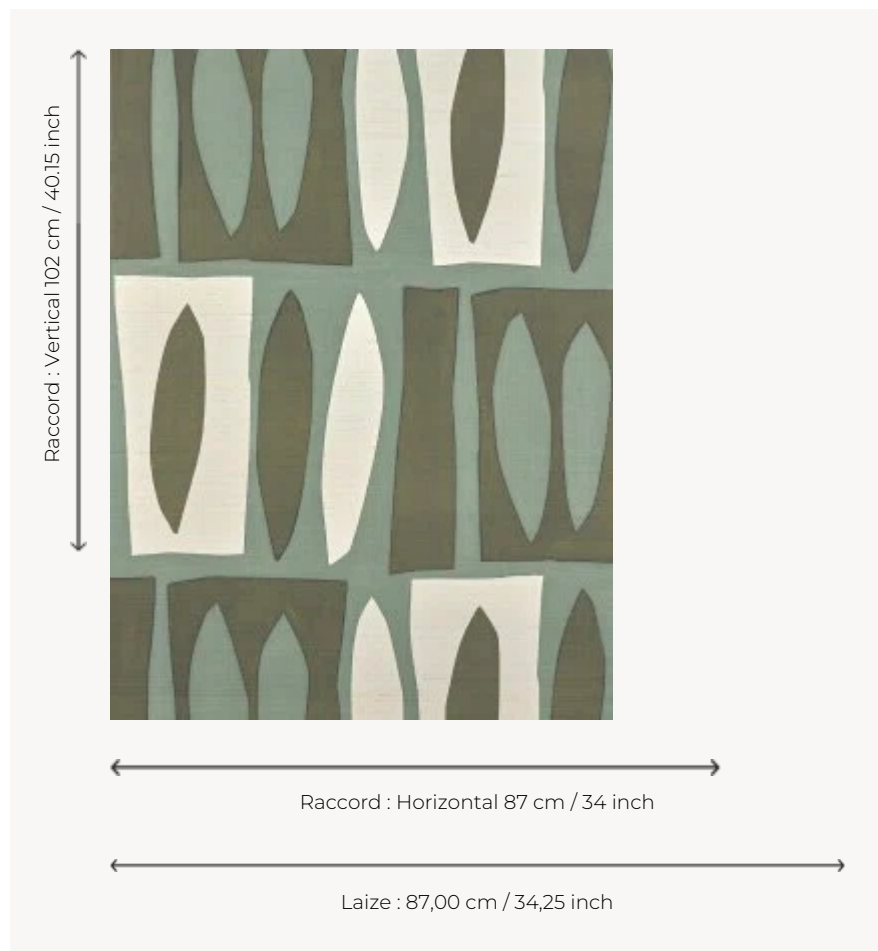

FP973002 TUAMOTU

Contemporary drawing realized with ink illustrating an abstraction of the elegant and fascinating silhouettes of the islands of the Tuamotu archipelago. The printing on a straw support backed on non-woven fabric gives the wallpaper a natural originality.

FP973002 - Lagon

Pierre Frey

TYPE	Small width printed wallpapers - Straws and similar materials
SALES UNIT	Available per meter/yard
BACKING	NON WOVEN
COMPOSITION	100 % Straw
WIDTH	87 cm / 34,25 inch
REPEAT	H: 87 cm - 34,00 inch V: 102 cm - 40,15 inch Straight repeat
WEIGHT	230 gr / m ²
CARE	
TRIMMING	Trimmed
HANGING/REMOVING	Paste the wall Strippable
CERTIFICATIONS	EUROCLASS C-s1,d0 ASTM E84 Class A
NOTES	Flame retardant backing
INFORMATION	Panel effect Inherent irregularities from the natural fiber
BOOK	F9979PPFREY40